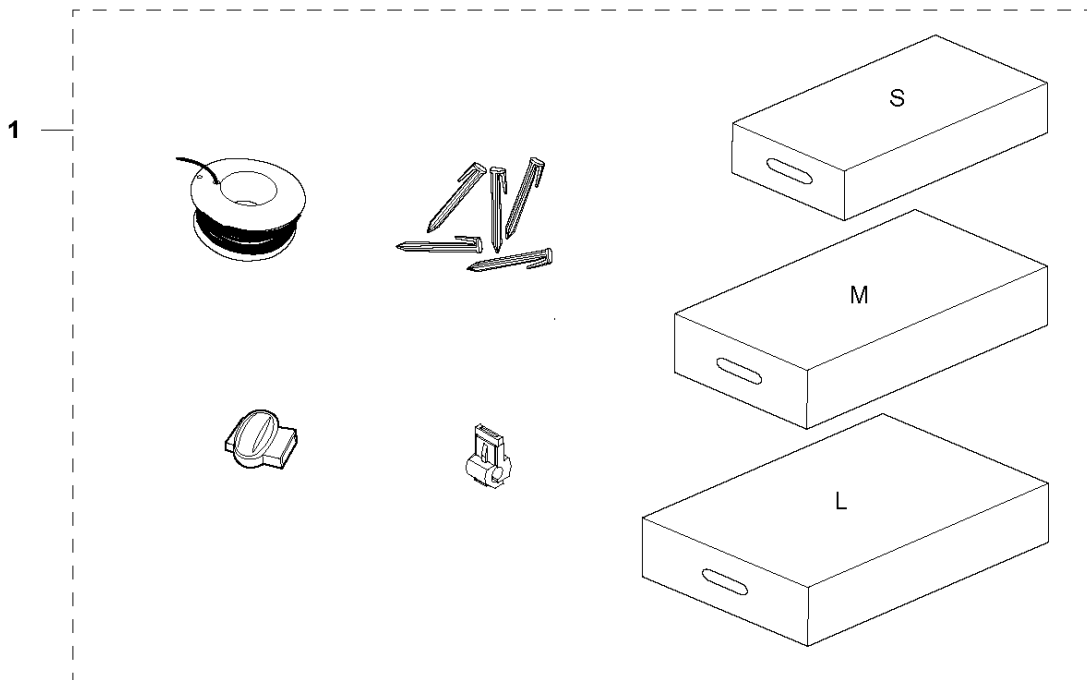

H AUTOMOWER 310, 315 INSTALLATION ACCESSORIES

Ref	Artikelnr	Beskrivning	Anmärkning	ANT SATS AL
1	967 62 36-01	INSTALLATION KIT	Installation KIT S: Wire (150 m), Staples (300 pcs), Connectors (3 pcs), Couplers (5 pcs)	1
1	967 62 36-02	INSTALLATION KIT	Installation KIT M: Wire (250 m), Staples (400 pcs), Connectors (3 pcs), Couplers (5 pcs)	1
1	967 62 36-03	INSTALLATION KIT	Installation KIT L: Wire (400 m), Staples (600 pcs), Connectors (5 pcs), Couplers (5 pcs)	1
2	535 12 90-01	KOPPLING	Loop Wire Connector	1
2	577 86 48-01	KOPPLING	Loop Wire Connector, Blister Pack, 5 pcs	1
2	535 12 90-02	KOPPLING	Loop Wire Connector, Blister Pack, 100 pcs	1
3	501 98 02-01	KOPPLING	Coupler	1
3	577 86 47-01	KOPPLING	Coupler, Blister Pack, 5 pcs	2
3	501 98 02-03	KOPPLING	Coupler, 100 pcs	1
4	583 97 34-01	KLAMMER	Staples, 100 pcs	1
5	577 86 46-03	BLADE SET	Long Life - Safety Blade, Blister Pack, 9 pcs	1
5	577 60 65-05	BLADE SET	Long Life - Safety Blade, 45 pcs	1
5	577 60 66-04	BLADE SET	Long Life - Safety Blade, 300 pcs	1
6	577 86 43-02	VAJER	Wire, Blister Pack, (50 m)	1
6	580 66 20-02	VAJER	Wire (150 m)	1
6	577 86 43-01	VAJER	Wire, Blister Pack, (150 m)	1
7	580 66 20-01	VAJER	Wire (250 m)	1
8	522 91 41-01	VAJER	Wire (500 m)	1
9	580 66 20-04	VAJER	Wire (800 m)	1
10	593 16 36-01	DRIVENHET	Power Supply Unit EU	1
11	590 44 22-02	DRIVENHET	Power Supply Unit UK, IE	1
11	584 86 26-01	DRIVENHET	EU	1
11	590 44 22-03	DRIVENHET	Power Supply Unit CH	1
11	584 86 26-04	DRIVENHET	Power Supply Unit US, CA	1
11	584 86 26-05	DRIVENHET	Power Supply Unit AU, NZ	1
11	584 86 26-06	DRIVENHET	Power Supply Unit JP	1
12	544 17 75-01	MÅTTBAND	Measuring Tape	1
13	579 82 51-01	KABLAGE KPL	Low voltage cable 20m	1
14	579 82 51-02	KABLAGE KPL	Low voltage cable 10m	1
15	579 82 51-03	KABLAGE KPL	Low voltage cable 3m	1
15	579 82 51-04	KABLAGE KPL	Low Voltage Cable (5 m)	1
16	115875706	TBD	Operator's Manual, Swedish	1
16	115875711	TBD	Operator's Manual, Danish	1
16	115875721	TBD	Operator's Manual, Finnish	1
16	115875726	TBD	Operator's Manual, Norwegian	1
16	115875731	TBD	Operator's Manual, English	1
16	115875732	TBD	Operator's Manual, French	1
16	115875736	TBD	Operator's Manual, French (CA)	1
16	115875741	TBD	Operator's Manual, Dutch	1
16	115875746	TBD	Operator's Manual, Italian	1
16	115875751	TBD	Operator's Manual, Spanish	1
16	115875756	TBD	Operator's Manual, German	1
16	115875758	TBD	Operator's Manual, Russian	1
16	115875759	TBD	Operator's Manual, Hungarian	1
16	115875761	TBD	Operator's Manual, Portuguese	1