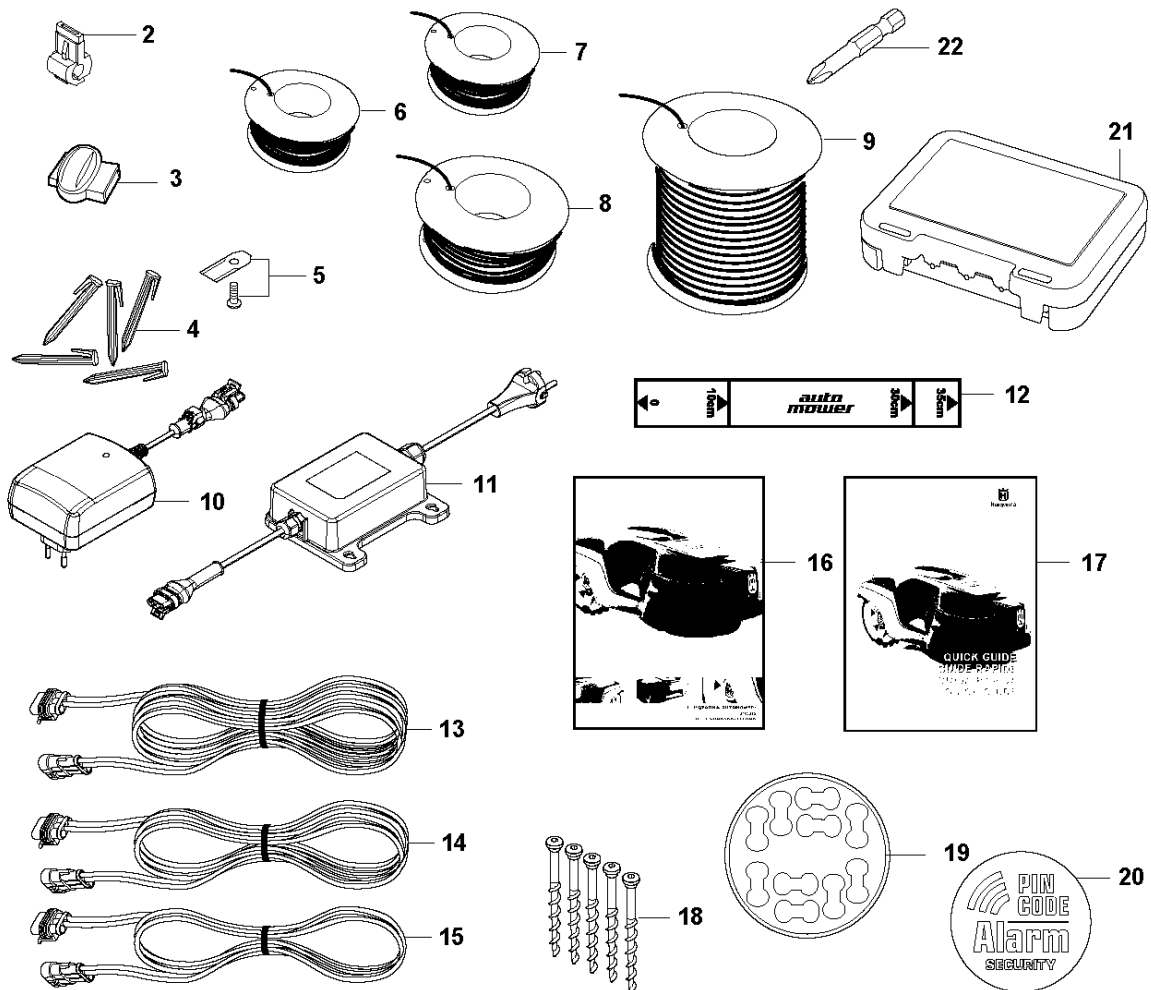

H AUTOMOWER 310, 315 INSTALLATION ACCESSORIES

Ref	Artikelnr	Beskrivning	Anmärkning	ANT SATS AL
1	967 62 36-01	INSTALLATION KIT	Installation KIT S: Wire (150 m), Staples (300 pcs), Connectors (3 pcs), Couplers (5 pcs)	1
1	967 62 36-02	INSTALLATION KIT	Installation KIT M: Wire (250 m), Staples (400 pcs), Connectors (3 pcs), Couplers (5 pcs)	1
1	967 62 36-03	INSTALLATION KIT	Installation KIT L: Wire (400 m), Staples (600 pcs), Connectors (5 pcs), Couplers (5 pcs)	1
2	535 12 90-01	KOPPLING	Loop Wire Connector	1
2	577 86 48-01	KOPPLING	Loop Wire Connector, Blister Pack, 5 pcs	1
2	535 12 90-02	KOPPLING	Loop Wire Connector, Blister Pack, 100 pcs	1
3	501 98 02-01	KOPPLING	Coupler	1
3	577 86 47-01	KOPPLING	Coupler, Blister Pack, 5 pcs	2
3	501 98 02-03	KOPPLING	Coupler, 100 pcs	1
4	583 97 34-01	KLAMMER	Staples, 100 pcs	1
5	577 86 46-03	BLADE SET	Long Life - Safety Blade, Blister Pack, 9 pcs	1
5	577 60 65-05	BLADE SET	Long Life - Safety Blade, 45 pcs	1
5	577 60 66-04	BLADE SET	Long Life - Safety Blade, 300 pcs	1
6	577 86 43-02	VAJER	Wire, Blister Pack, (50 m)	1
6	580 66 20-02	VAJER	Wire (150 m)	1
6	577 86 43-01	VAJER	Wire, Blister Pack, (150 m)	1
7	580 66 20-01	VAJER	Wire (250 m)	1
8	522 91 41-01	VAJER	Wire (500 m)	1
9	580 66 20-04	VAJER	Wire (800 m)	1
10	593 16 36-01	DRIVENHET	Power Supply Unit EU	1
11	590 44 22-02	DRIVENHET	Power Supply Unit UK, IE	1
11	584 86 26-01	DRIVENHET	EU	1
11	590 44 22-03	DRIVENHET	Power Supply Unit CH	1
11	584 86 26-04	DRIVENHET	Power Supply Unit US, CA	1
11	584 86 26-05	DRIVENHET	Power Supply Unit AU, NZ	1
11	584 86 26-06	DRIVENHET	Power Supply Unit JP	1
12	544 17 75-01	MÅTTBAND	Measuring Tape	1
13	579 82 51-01	KABLAGE KPL	Low voltage cable 20m	1
14	579 82 51-02	KABLAGE KPL	Low voltage cable 10m	1
15	579 82 51-03	KABLAGE KPL	Low voltage cable 3m	1
15	579 82 51-04	KABLAGE KPL	Low Voltage Cable (5 m)	1
16	115875706	TBD	Operator's Manual, Swedish	1
16	115875711	TBD	Operator's Manual, Danish	1
16	115875721	TBD	Operator's Manual, Finnish	1
16	115875726	TBD	Operator's Manual, Norwegian	1
16	115875731	TBD	Operator's Manual, English	1
16	115875732	TBD	Operator's Manual, French	1
16	115875736	TBD	Operator's Manual, French (CA)	1
16	115875741	TBD	Operator's Manual, Dutch	1
16	115875746	TBD	Operator's Manual, Italian	1
16	115875751	TBD	Operator's Manual, Spanish	1
16	115875756	TBD	Operator's Manual, German	1
16	115875758	TBD	Operator's Manual, Russian	1
16	115875759	TBD	Operator's Manual, Hungarian	1
16	115875761	TBD	Operator's Manual, Portuguese	1