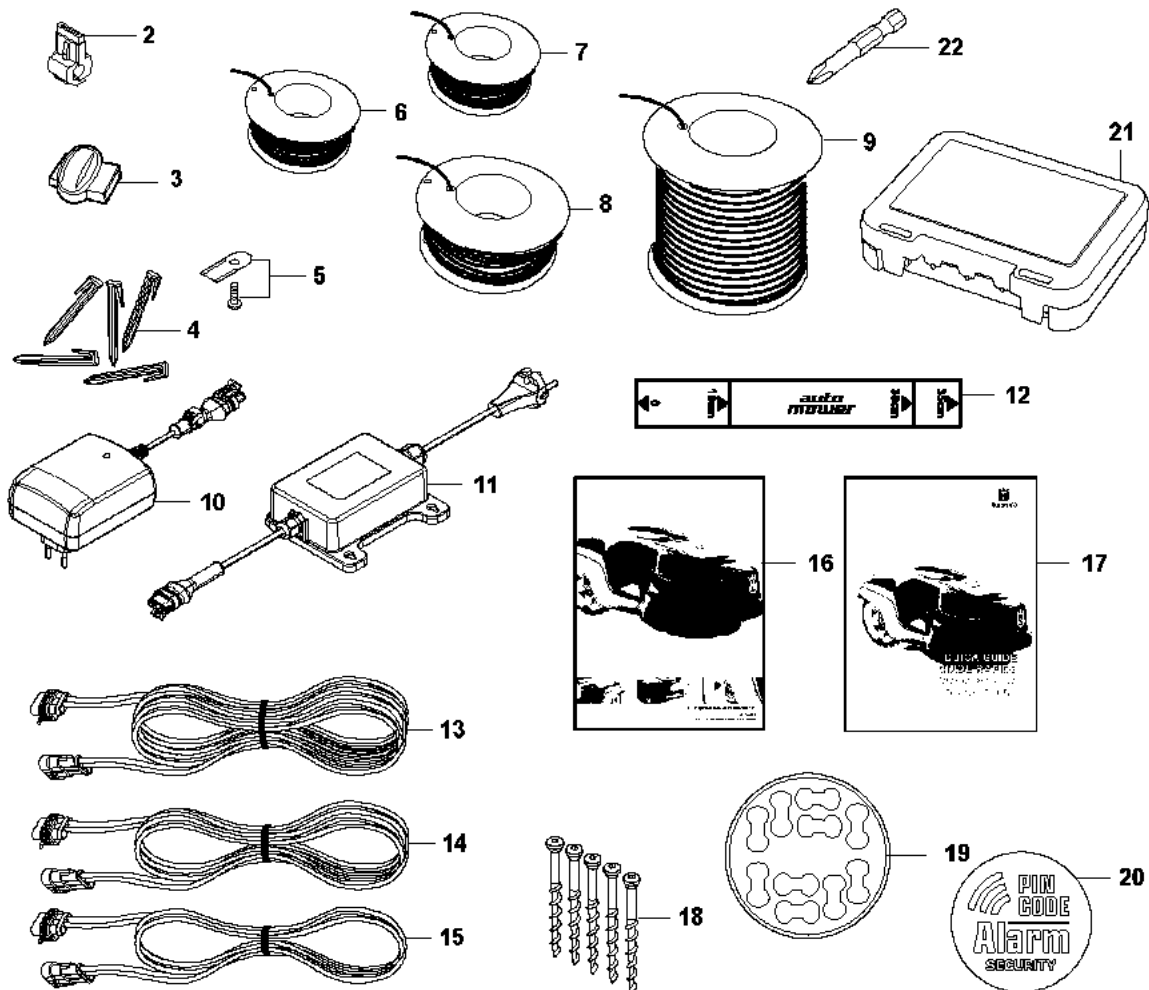

H AUTOMOWER 310, 315 INSTALLATION ACCESSORIES

Ref	Artikelnr	Beskrivning	Anmärkning	ANT SATS AL
1	967 62 36-01	INSTALLATION KIT	Installation KIT S: Wire (150 m), Staples (300 pcs), Connectors (3 pcs), Couplers (5 pcs)	1
1	967 62 36-02	INSTALLATION KIT	Installation KIT M: Wire (250 m), Staples (400 pcs), Connectors (3 pcs), Couplers (5 pcs)	1
1	967 62 36-03	INSTALLATION KIT	Installation KIT L: Wire (400 m), Staples (600 pcs), Connectors (5 pcs), Couplers (5 pcs)	1
2	535 12 90-01	KOPPLING	Loop Wire Connector	1
2	577 86 48-01	KOPPLING	Loop Wire Connector, Blister Pack, 5 pcs	1
2	535 12 90-02	KOPPLING	Loop Wire Connector, Blister Pack, 100 pcs	1
3	501 98 02-01	KOPPLING	Coupler	1
3	577 86 47-01	KOPPLING	Coupler, Blister Pack, 5 pcs	2
3	501 98 02-03	KOPPLING	Coupler, 100 pcs	1
4	583 97 34-01	KLAMMER	Staples, 100 pcs	1
5	577 86 46-03	BLADE SET	Long Life - Safety Blade, Blister Pack, 9 pcs	1
5	577 60 65-05	BLADE SET	Long Life - Safety Blade, 45 pcs	1
5	577 60 66-04	BLADE SET	Long Life - Safety Blade, 300 pcs	1
6	577 86 43-02	VAJER	Wire, Blister Pack, (50 m)	1
6	580 66 20-02	VAJER	Wire (150 m)	1
6	577 86 43-01	VAJER	Wire, Blister Pack, (150 m)	1
7	580 66 20-01	VAJER	Wire (250 m)	1
8	522 91 41-01	VAJER	Wire (500 m)	1
9	580 66 20-04	VAJER	Wire (800 m)	1
10	593 16 36-01	DRIVENHET	Power Supply Unit EU	1
11	584 86 26-02	DRIVENHET	Power Supply Unit UK, IE	1
11	584 86 26-03	DRIVENHET	Power Supply Unit CH	1
11	584 86 26-04	DRIVENHET	Power Supply Unit US, CA	1
11	584 86 26-05	DRIVENHET	Power Supply Unit AU, NZ	1
11	584 86 26-06	DRIVENHET	Power Supply Unit JP	1
12	544 17 75-01	MÄTTBAND	Measuring Tape	1
13	579 82 51-01	KABLAGE KPL	Low voltage cable 20m	1
14	579 82 51-02	KABLAGE KPL	Low voltage cable 10m	1
15	579 82 51-03	KABLAGE KPL	Low voltage cable 3m	1
15	579 82 51-04	KABLAGE KPL	Low Voltage Cable (5 m)	1
16	115875706	TBD	Operator's Manual, Swedish	1
16	115875711	TBD	Operator's Manual, Danish	1
16	115875721	TBD	Operator's Manual, Finnish	1
16	115875726	TBD	Operator's Manual, Norwegian	1
16	115875731	TBD	Operator's Manual, English	1
16	115875732	TBD	Operator's Manual, French	1
16	115875736	TBD	Operator's Manual, French (CA)	1
16	115875741	TBD	Operator's Manual, Dutch	1
16	115875746	TBD	Operator's Manual, Italian	1
16	115875751	TBD	Operator's Manual, Spanish	1
16	115875756	TBD	Operator's Manual, German	1
16	115875758	TBD	Operator's Manual, Russian	1
16	115875759	TBD	Operator's Manual, Hungarian	1
16	115875761	TBD	Operator's Manual, Portuguese	1
16	115875762	TBD	Operator's Manual, Polish	1