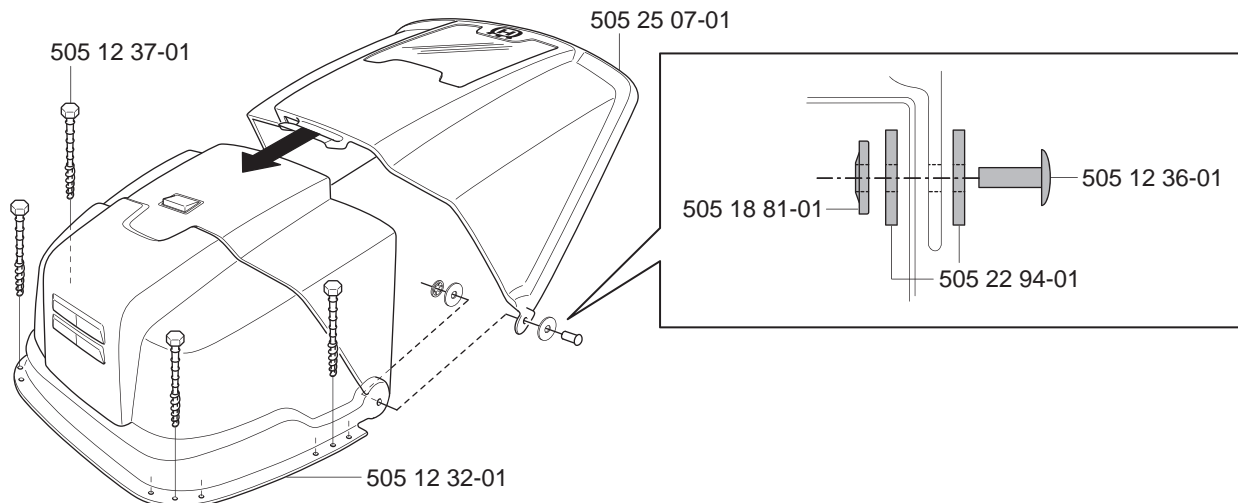

505 13 28-01

 x6

 510 20 99-01
Heavy wheel (400g)

 522 91 67-01

 522 51 64-01 **GSM module**
(not for North America)

compl 504 82 14-01

Quick Guide 210 C	115 13 03-XX	(US is -26)
Quick Guide 220 AC & 230 ACX	115 13 05-XX	(US is -26)
Quick Guide Solar Hybrid	115 09 82-XX	(US is -26)
Quick Guide 260 ACX	115 13 09-XX	(US is -26)
Owner's Manual 210 C	115 27 61-XX	
Owner's Manual 220 AC & 230 ACX	115 27 62-XX	
Owner's Manual Solar Hybrid	115 27 63-XX	
Owner's Manual 260 ACX	115 27 64-XX	
Technical Handbook 2010	115 27 65-XX	