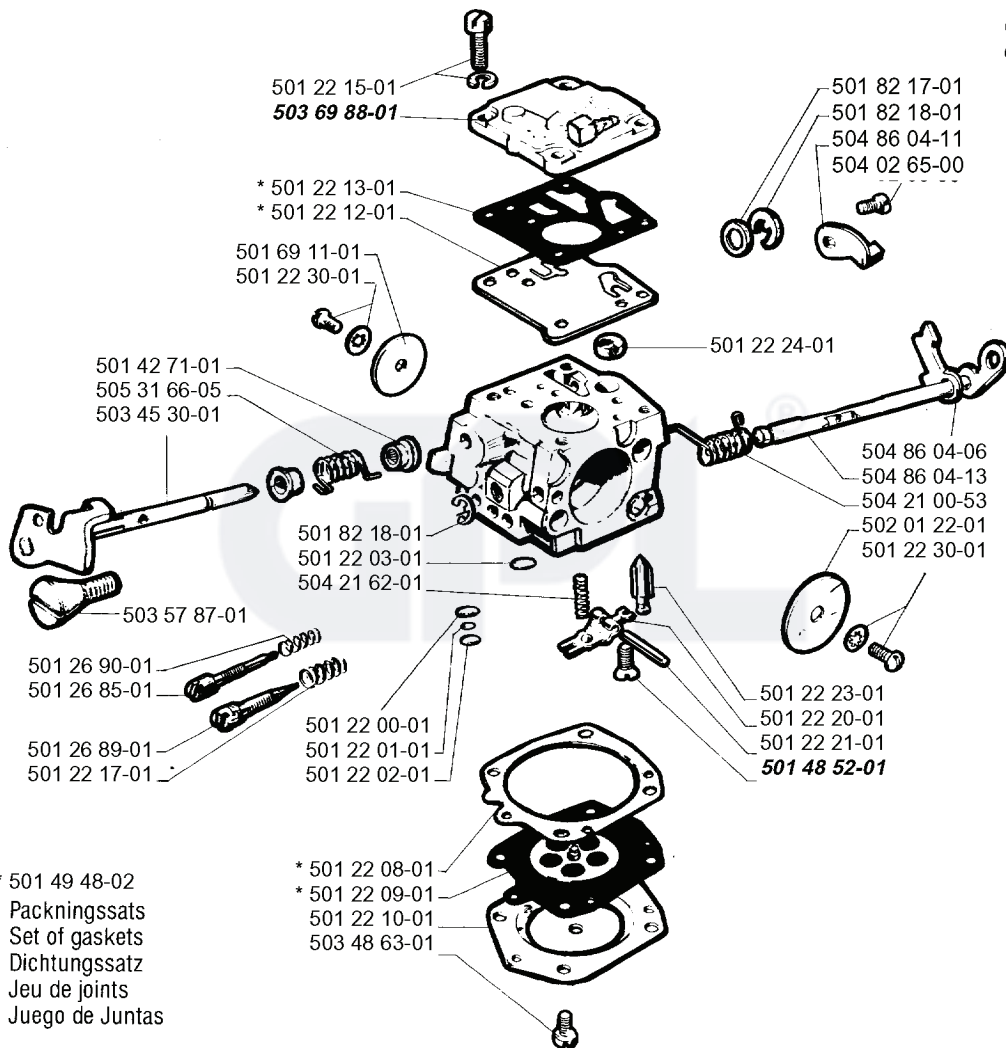

G

625 HS 237 A
670 HS 230 A