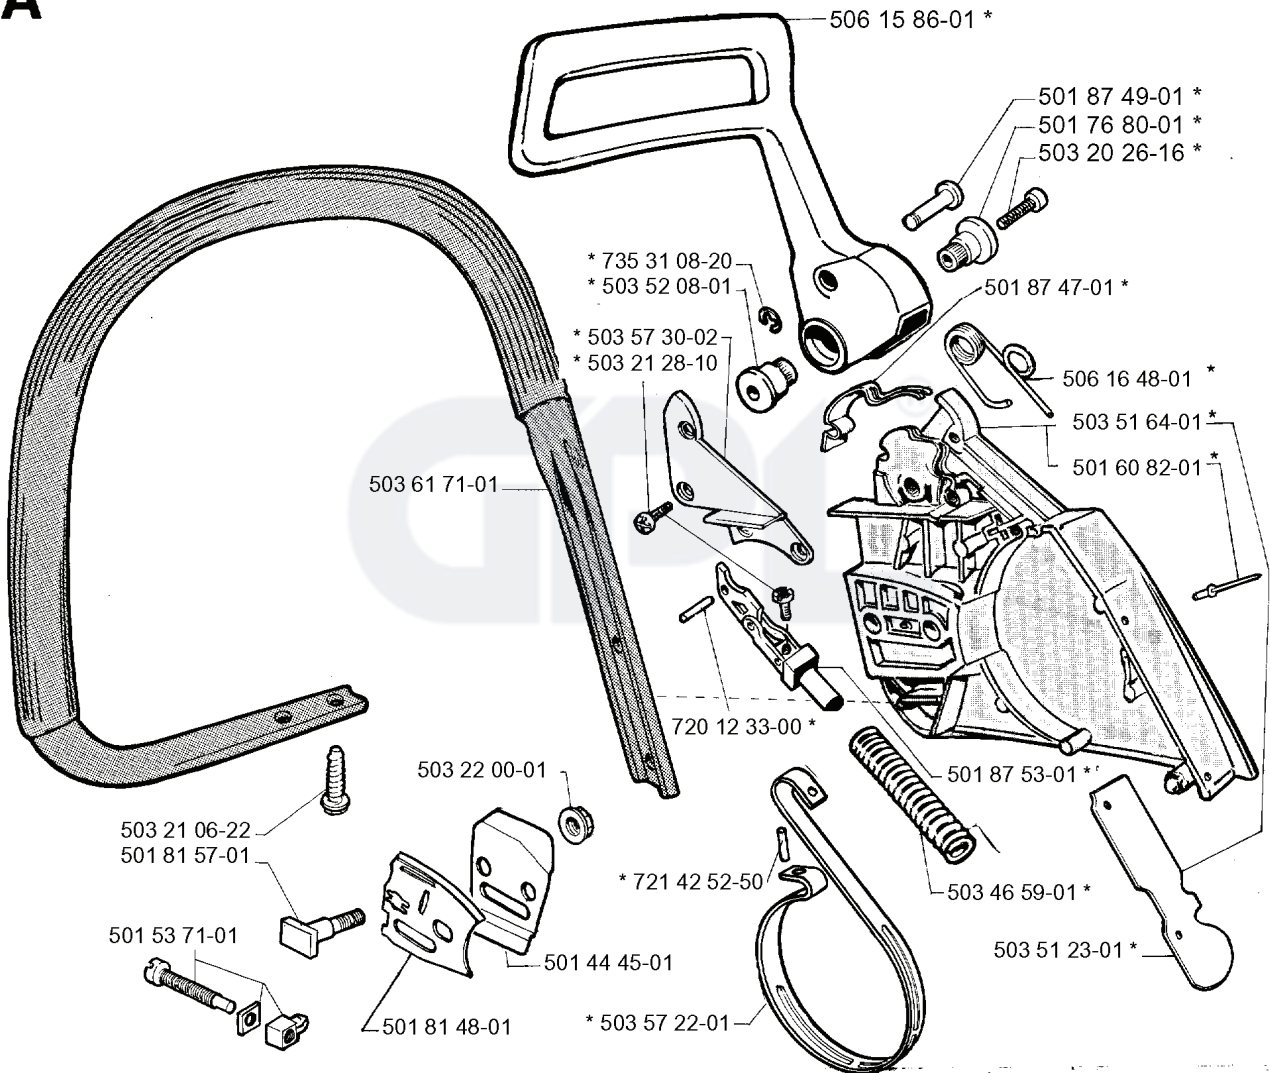

A

*Compl. 503 60 00-01