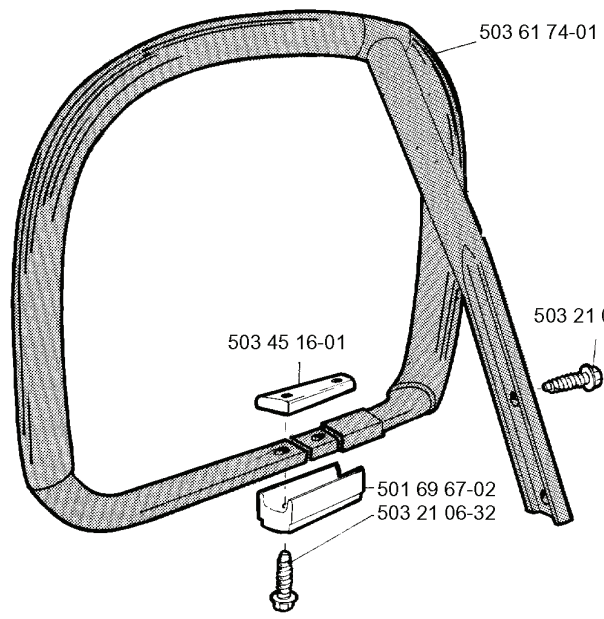

503 61 74-01

503 45 16-01

503 21 06-22

501 69 67-02
503 21 06-32