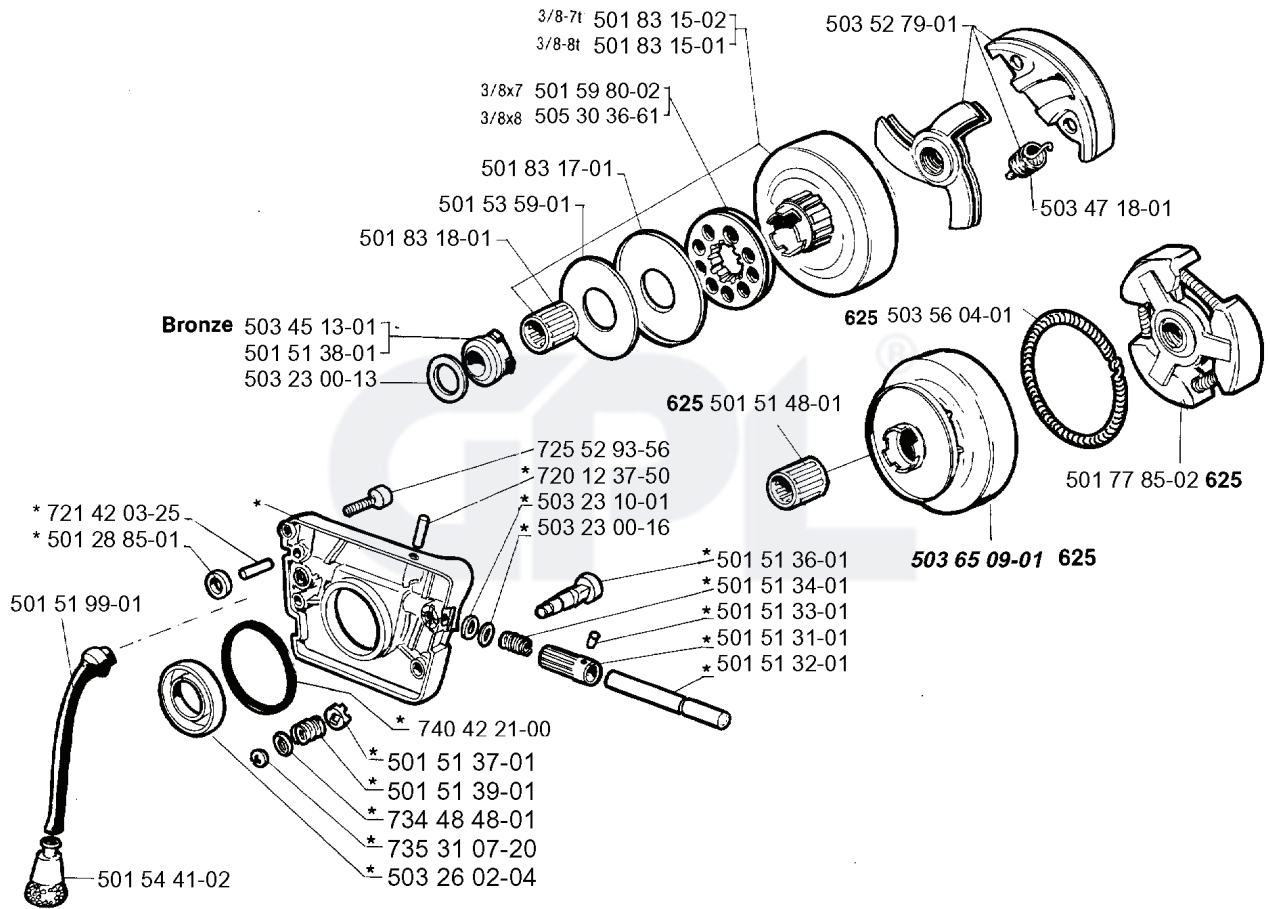

C

* Compl. 501 51 25-01

REF.	PART NO.	DESCRIPTION	REMARK	QTY.	KIT
501 83 15-02	501831502	CLUTCH DRUM ASSY		1	
501 83 15-01	501831501	CLUTCH DRUM ASSY		1	
501 59 80-02	501598002	RIM		1	
505 30 36-61	505303661	RIM		1	
501 83 17-01	501831701	WASHER		1	
501 53 59-01	501535901	WASHER		1	
501 83 18-01	501831801	NEEDLE BEARING		1	
503 45 13-01	503451301	GEAR WHEEL ASSY		1	
501 51 38-01	501513801	GEAR WHEEL		1	
503 23 00-13	503230013	WASHER		1	
721 42 03-25	721420325	PINNE FRP-LS3X6 OXSV		1	
501 28 85-01	501288501	SEAL		1	
501 51 99-01	501519901	OIL HOSE		1	
501 54 41-02	501544102	OIL SCREEN		1	
501 51 25-01	501512501	OIL PUMP ASSY		1	
503 26 02-04	503260204	SEALING RING		1	
735 31 07-20	735310720	E-CLIP		1	
734 48 48-01	734484801	WASHER		1	
501 51 39-01	501513901	SPRING		1	
501 51 37-01	501513701	FIXING WASHER		1	
740 42 21-00	740422100	O-RING		1	
503 23 00-16	503230016	WASHER		1	
503 23 10-01	503231001	WASHER		1	
720 12 37-50	720123750	PARALLEL PIN		1	
725 52 93-56	725529356	SCREW IHSCM		1	
501 51 48-01	501514801	NEEDLE BEARING		1	
501 51 36-01	501513601	ADJUSTMENT SCREW		1	
501 51 34-01	501513401	SPRING		1	
501 51 33-01	501513301	STOP SCREW		1	
501 51 31-01	501513101	GEAR WHEEL		1	
501 51 32-01	501513201	SHAFT		1	
503 65 09-01	503650901	CLUTCH DRUM ASSY		1	
501 77 85-02	501778502	CENTRIFUGAL CLUTCH		1	
503 56 04-01	503560401	CLUTCH SPRING		1	
503 47 18-01	503471801	CLUTCH SPRING		1	
503 52 79-01	503527901	CLUTCH ASSY		1	