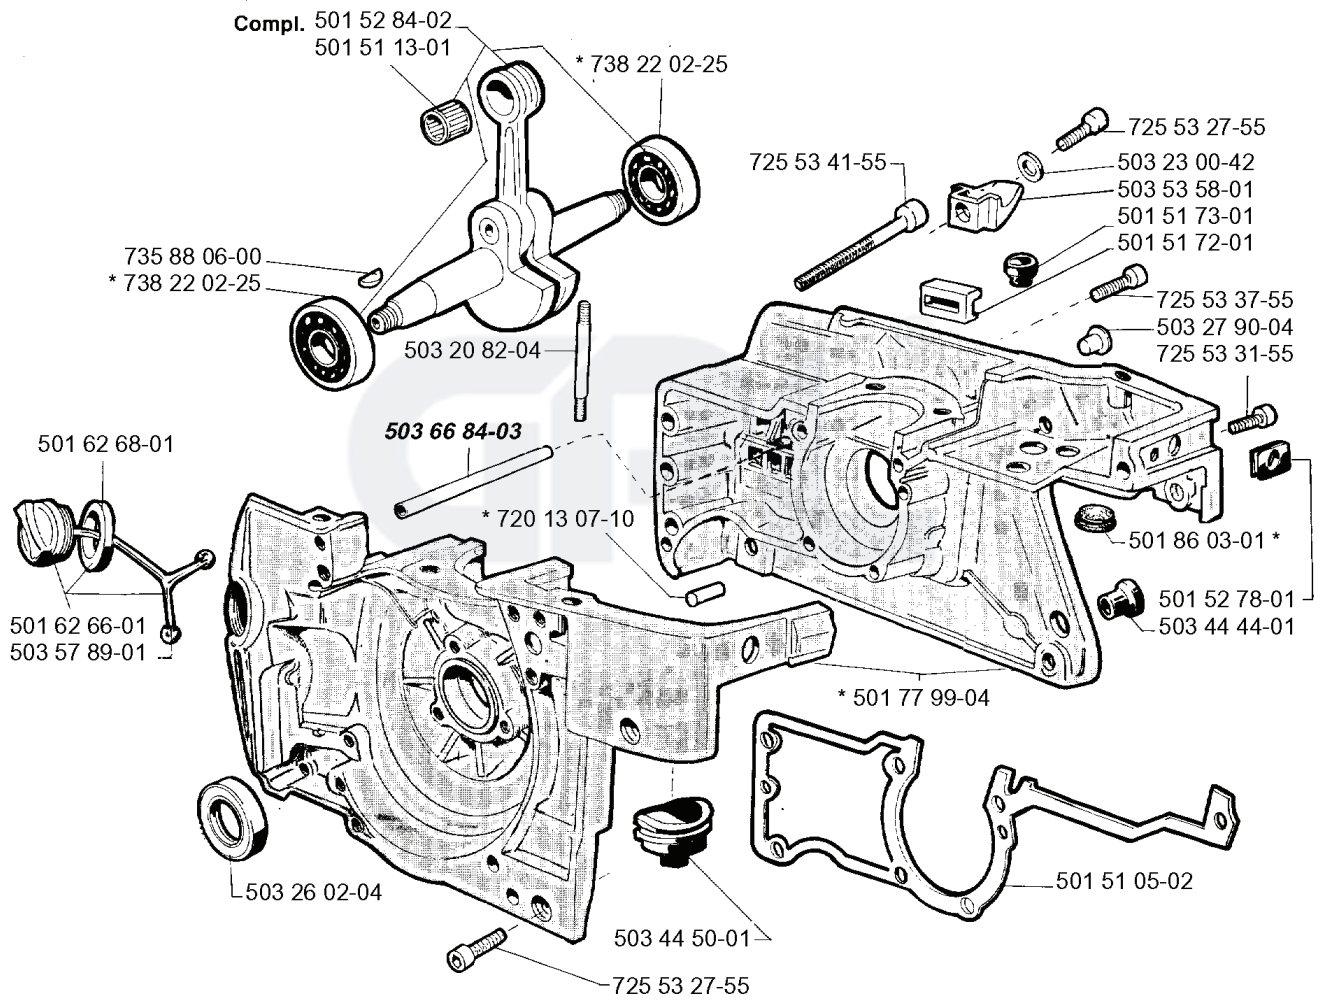

E

* Compl. 501 77 99-04

REF.	PART NO.	DESCRIPTION	REMARK	QTY.	KIT
5015284-02	501528402	CRANKSHAFT		1	
5015113-01	501511301	NEEDLE HOLDER		1	
7358806-00	735880600	WOODRUFF KEY		1	
7382202-25	738220225	BALL BEARING		1	
5016268-01	501626801	GASKET		1	
5016266-01	501626601	TANK		1	
5035789-01	503578901	HOLDER		1	
5032602-04	503260204	SEALING RING		1	
7255327-55	725532755	SCREW IHSCM		1	
5034450-01	503445001	BELLOWS		1	
7201307-10	720130710	PARALLEL PIN		1	
5036684-03	503668403	TANK VENT ASSY		1	
5032082-04	503208204	SCREW PIN		1	
7255341-55	725534155	SCREW IHSCM		1	
5017799-04	501779904	CRANKCASE ASSY		1	
5015105-02	501510502	GASKET		1	
5034444-01	503444401	BUSHING		1	
5015278-01	501527801	GROMMET		1	
5018603-01	501860301	BUFFER		1	
7255331-55	725533155	SCREW IHSCM		1	
5032790-04	503279004	PLUG		1	
7255337-55	725533755	SCREW IHSCM		1	
5015172-01	501517201	CHAIN GUIDE		1	
5015173-01	501517301	PLUG		1	
5035358-01	503535801	CHAIN CATCHER		1	
5032300-42	503230042	WASHER		1	