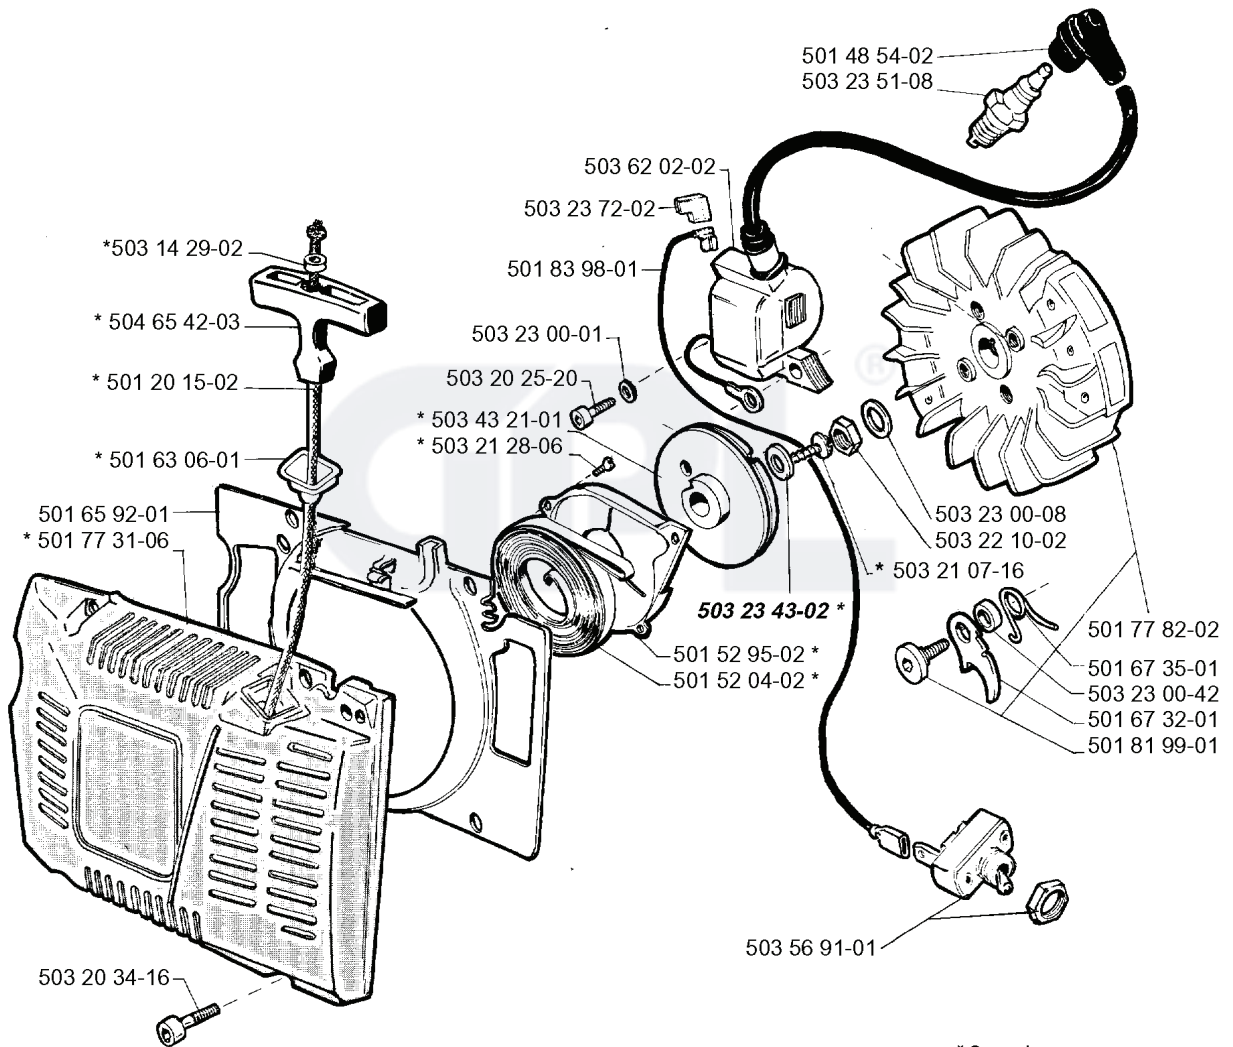

D

* Compl. 501 77 30-05