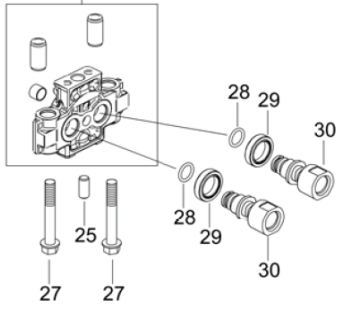

# RESERVDELSLISTA

KTM10LB  
 Ser. No. 0000001-Current  
 Rev. 2-15-10

ACTUAL PARTS  
 MAY NOT APPEAR  
 AS SHOWN

1- KTM10LB Transmission

KTM10LB Seal Kit	
Kit Includes	
#15	#51
#19	#55
#23	#72
#28	#81
#29	#99
All parts may not be used.	

200-

KTM10LB Repair Kit	
Kit Includes	
#24	#38
#200 - Seal Kit	
All parts may not be used.	

201-

Bolt Tightening Specs.	
Bolt Size	Torque
M8	16~18 ft.lb. (21~24 N.m)
M10	33~47 ft.lb. (45~64 N.m)

REF.	ART. NR	ARTIKELBESKRIVNING	ANMÄRKNING	KIT
2	502455701	UPPER HOUSING ASSY.		1
3	502455601	LOWER CASE		
4	535402852	BULT		
4	535414743	BULT		
5	502455801	PLATTA		
8	535402829	MAGNET		
9	502452001	MAGNET HOLDER		
10	502460801	BRICKA		
11	502456201	BYPASS SPRING		
13	535402817	HÄVARM		
14	502461201	LÅSRING		
15	535402832	PLUGG		
16	502461501	LÅSRING		
17	535402816	TAPP		
19	535414619	O-RING		
21	535414706	BULT		
23	506957501	BRICKA		
24	502455901	CENTER CASE		
25	502461601	DOWEL PIN 10 * 20		
26	577325801	BULT		
28	502462101	O-RING		
29	502462401	SEAL		
30	590622101	KOPPLING		1
36	502456401	THRUST METAL RETAINER		
37	502449201	LAGER		
38	535402874	CYLINDER		
43	535402883	LAGER		
44	535414686	PLATTA		
45	502456001	SWASH PLATE		
50	502457401	REGLAGEAXEL		
51	502462601	SEAL		
52	502457601	CONTROL BUSHING		
53	502461001	BRICKA		
54	502457501	AJUSTER BUSHING		
55	535402811	TÄTNING		
56	535414705	BULT		
60	535414638	PIN RETAINING SCREW		
61	502449401	DIFFERENTIAL GEAR KIT		
62	502458301	FINAL GEAR (54T)		
64	535414606	AXEL		
65	502460701	BRICKA		
66	502458101	REDUCTION GEAR L		
67	502452701	FINAL PINION GEAR (10T)		
68	502459301	AXLE SHAFT L/L. W/O DL		
69	502459201	AXLE SHAFT L/S. W/O DL		
70	535414645	BRICKA		
71	535414696	FLÅNSRING		
72	535402810	TÄTNING		
73	535414697	BUSHING		
75	535414616	DISTANSBRICKA		
76	535402838	HÄVARM		
77	535414617	AXEL		
78	502452801	BRAKE RETURN SPRING		
79	535414618	HÅLLARE		
80	535402840	PIN RETAINING SCREW		
82	535402841	TAPP		
99	502453401	SEALANT		
99	505348701	TÄTNING		
200	502459901	SEAL KIT		