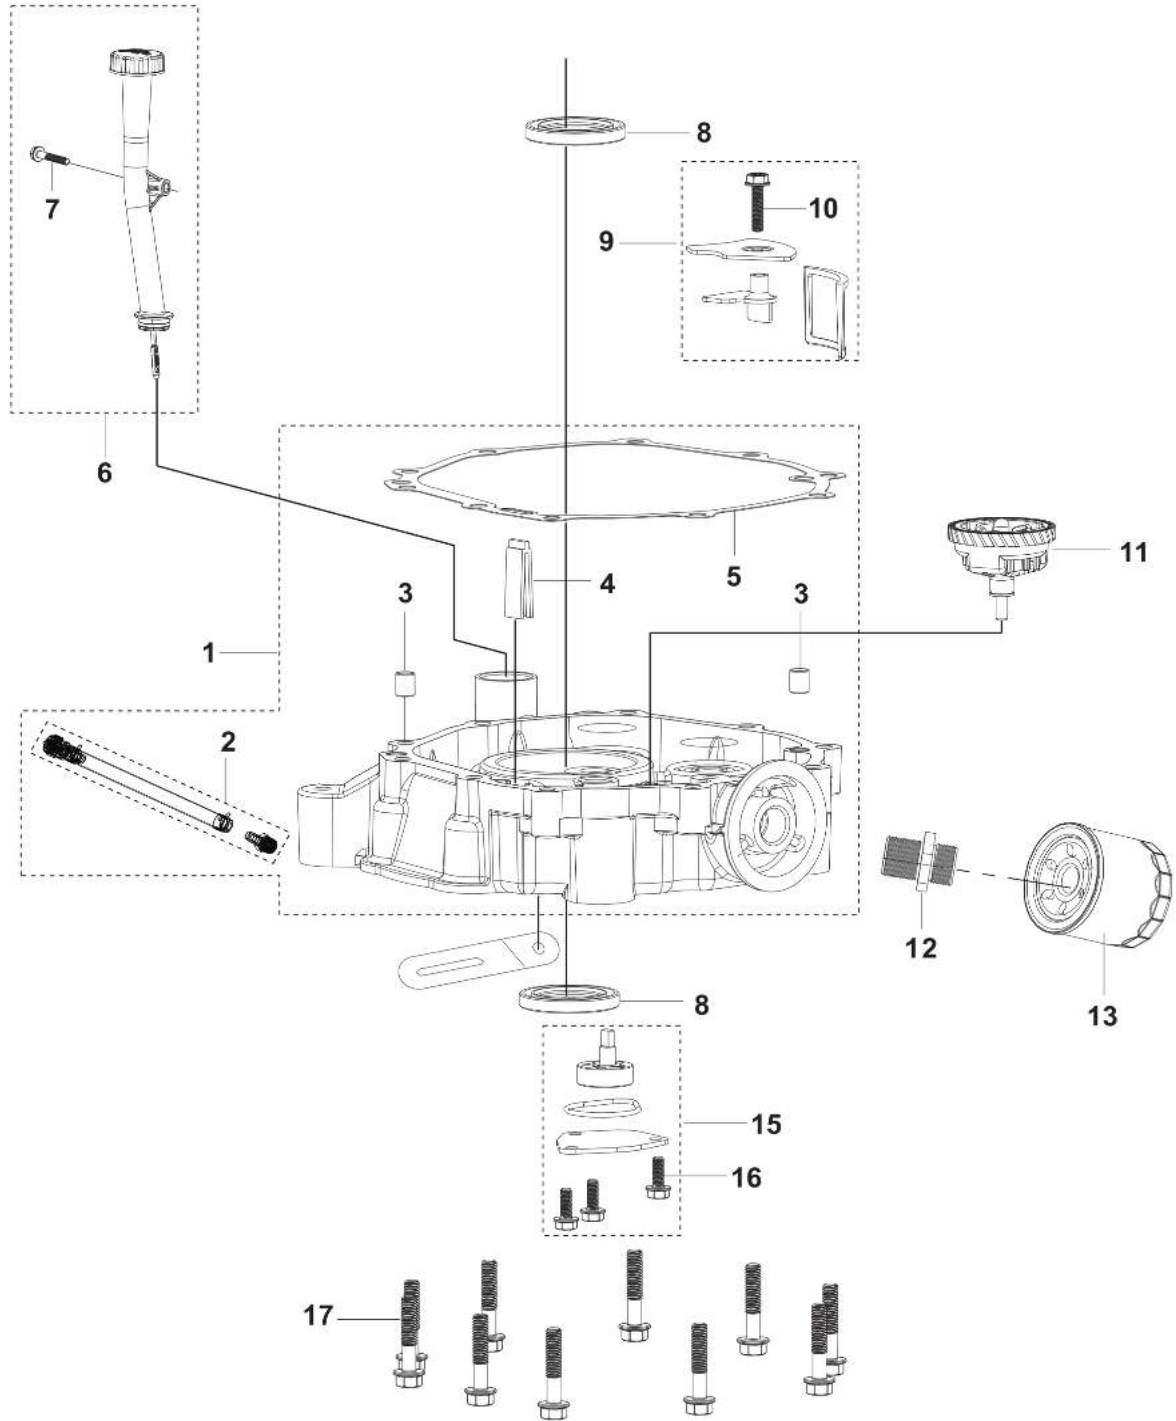

**HS 452AE
CRANKCASE COVER
FOR ENGINE: 531262103**

REF.	ART. NR	ARTIKELBESKRIVNING	ANMÄRKNING	KIT
1	546246901	CRANKCASE KIT	CRANKCASE COVER KIT	1
2	546246501	OIL PLUG		1
3	598607701	TAPP	LOCATION PIN - MULTIPACK: 20	1
4	599595801	BLOCK	OIL RETURN BLOCK - MULTIPACK: 5	1
5	599349077	PACKNING	CRANKCASE COVER GASKET	1
6	590972601	MÄTSTICKA		1
7	598607501	BULT	GB/T 5789: M6 L=35	1
8	599596801	SEAL	OIL SEAL	1
9	599349070	SIL	OIL STRAINER	1
10	598684559	BULT	GB/T 5789: M6 L=25	1
11	590972701	VÄXEL	GOVERNOR GEAR	1
12	598607601	OIL PLUG	OIL FILTER MOUNTING PLUG	1
13	591165901	OIL FILTER		1
15	599349071	OLJEPUMP KPL		1
16	531147125	BULT	GB/T 5789: M6 L=16	1
17	599349044	BULT	T370: M8 L=40 S=12	1