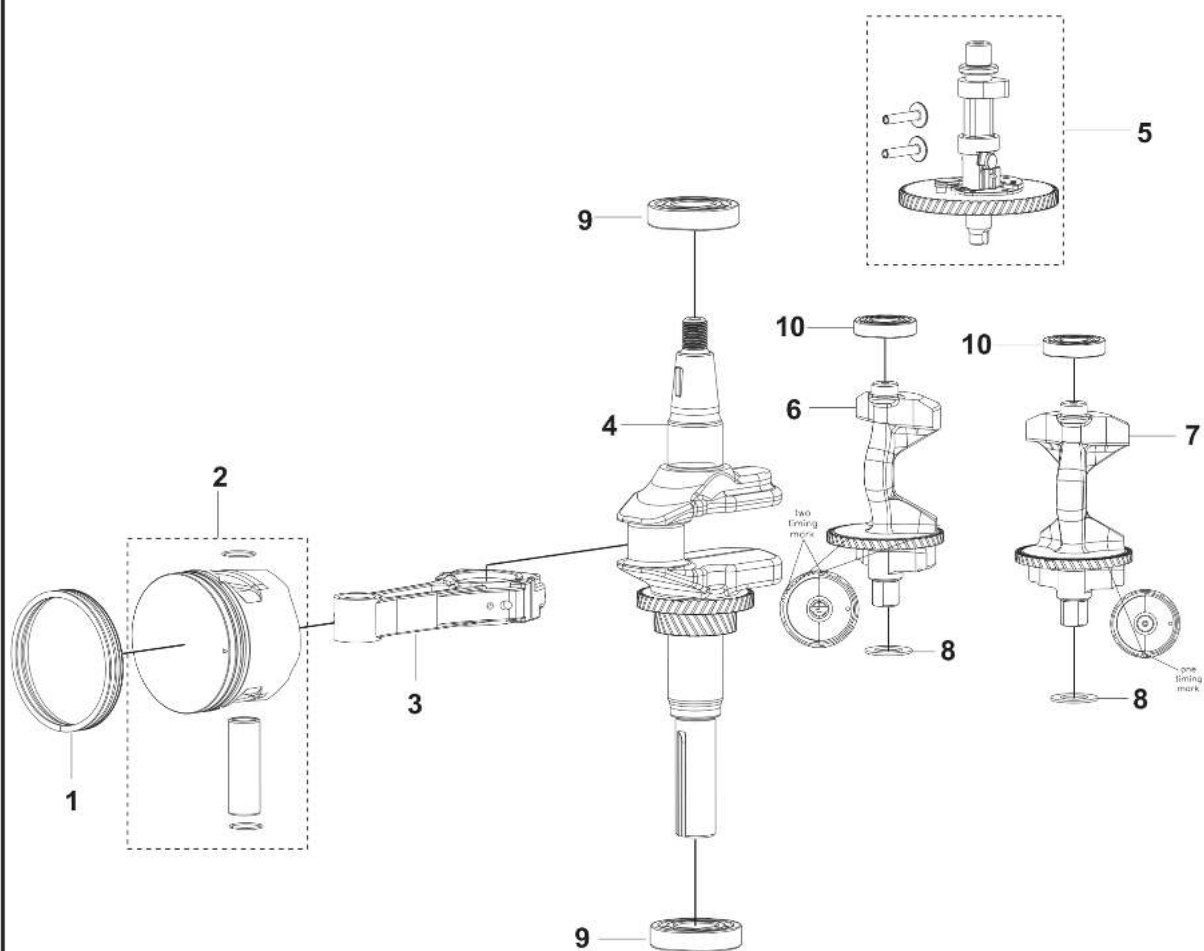

HS 452AE
PISTON & CRANKSHAFT

REF.	ART. NR	ARTIKELBESKRIVNING	ANMÄRKNING	KIT
1	599349210	KOLVRING	SET	1
2	599349206	KOLV KPL		1
3	599349030	VEVSTAKE	FOR ENGINE: 531262101	1
3	546028701	VEVSTAKE	FOR ENGINE: 531262102, 531262103	1
4	529834701	VEVAXEL		1
5	599349037	KAMAXEL	Kit	1
6	599349034	AXEL	BALANCING SHAFT	1
7	599349035	AXEL	BALANCING SHAFT	1
8	599349036	BRICKA	T370: 17.4 x 30 x 1.5	1
9	599349032	KULLAGER		1
10	599349033	KULLAGER		1