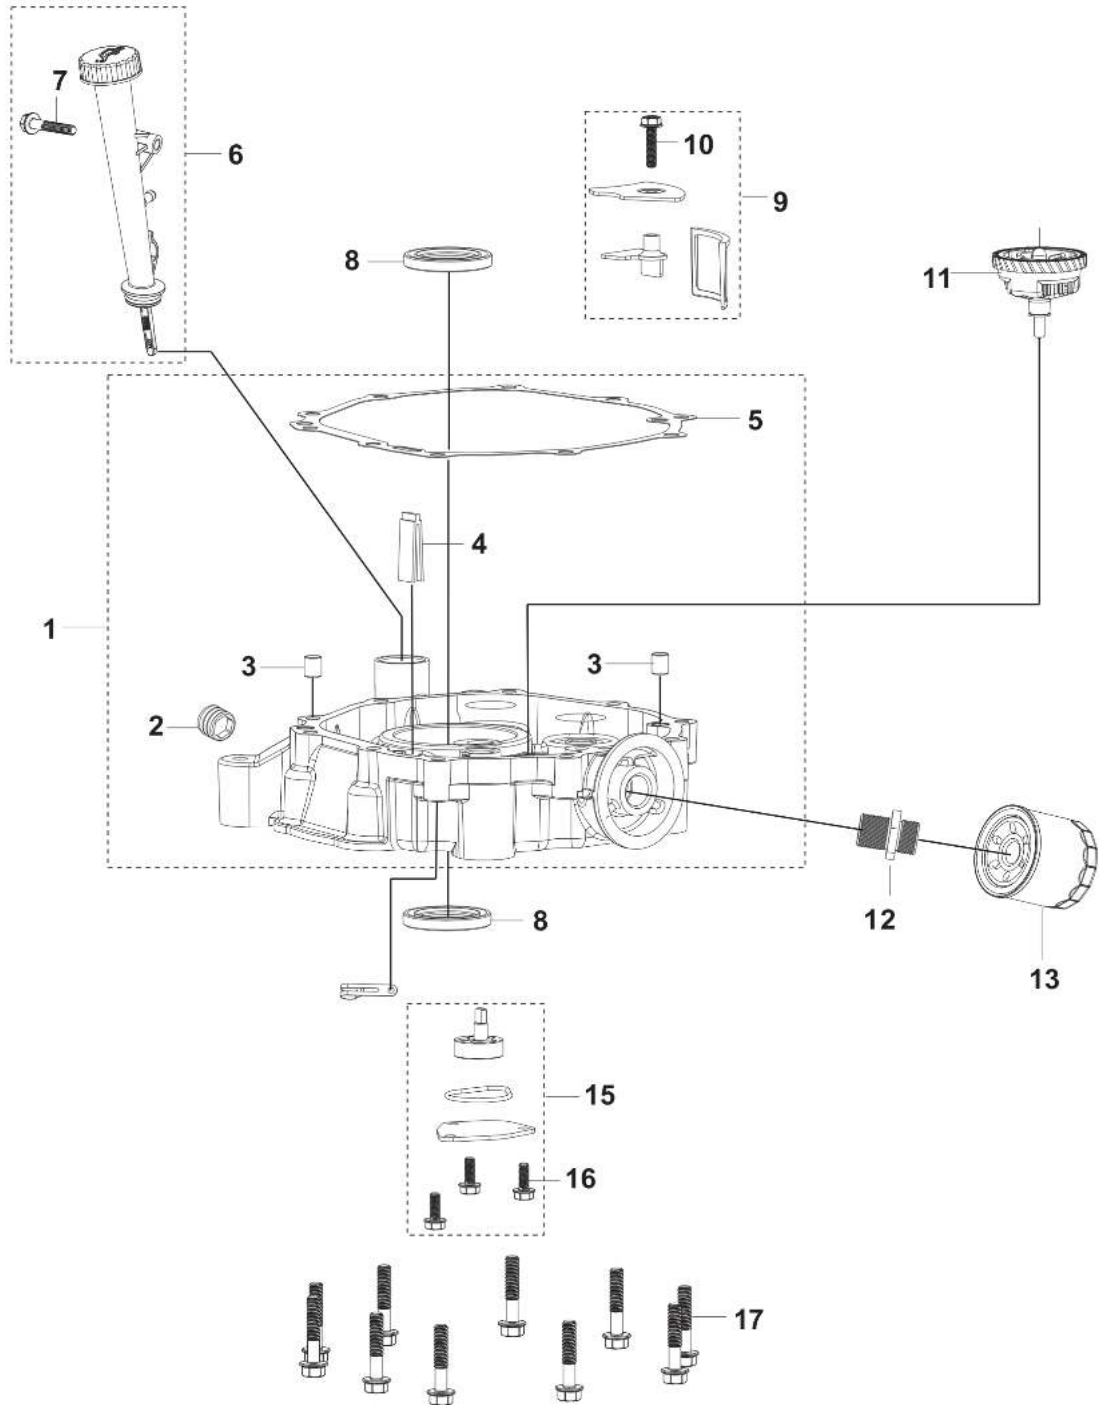

**HS 452AE
CRANKCASE COVER**

FOR ENGINE: 531262101, 531262102

REF.	ART. NR	ARTIKELBESKRIVNING	ANMÄRKNING	KIT
1	599349129	CRANKCASE KIT	CRANKCASE COVER KIT	1
2	598600101	OIL PLUG		1
3	598607701	TAPP	LOCATION PIN - MULTIPACK: 20	1
4	599595801	BLOCK	OIL RETURN BLOCK - MULTIPACK: 5	1
5	599349077	PACKNING	CRANKCASE COVER GASKET	1
6	536564701	MÄTSTICKA		1
7	598607501	BULT	GB/T 5789: M6 L=35	1
8	599596801	SEAL	OIL SEAL	1
9	599349070	SIL	OIL STRAINER	1
10	598684559	BULT	GB/T 5789: M6 L=25	1
11	590972701	VÄXEL	GOVERNOR GEAR	1
12	598607601	OIL PLUG	OIL FILTER MOUNTING PLUG	1
13	591165901	OIL FILTER		1
15	599349071	OLJEPUMP KPL		1
16	531147125	BULT	GB/T 5789: M6 L=16	1
17	599349044	BULT	T370: M8 L=40 S=12	1