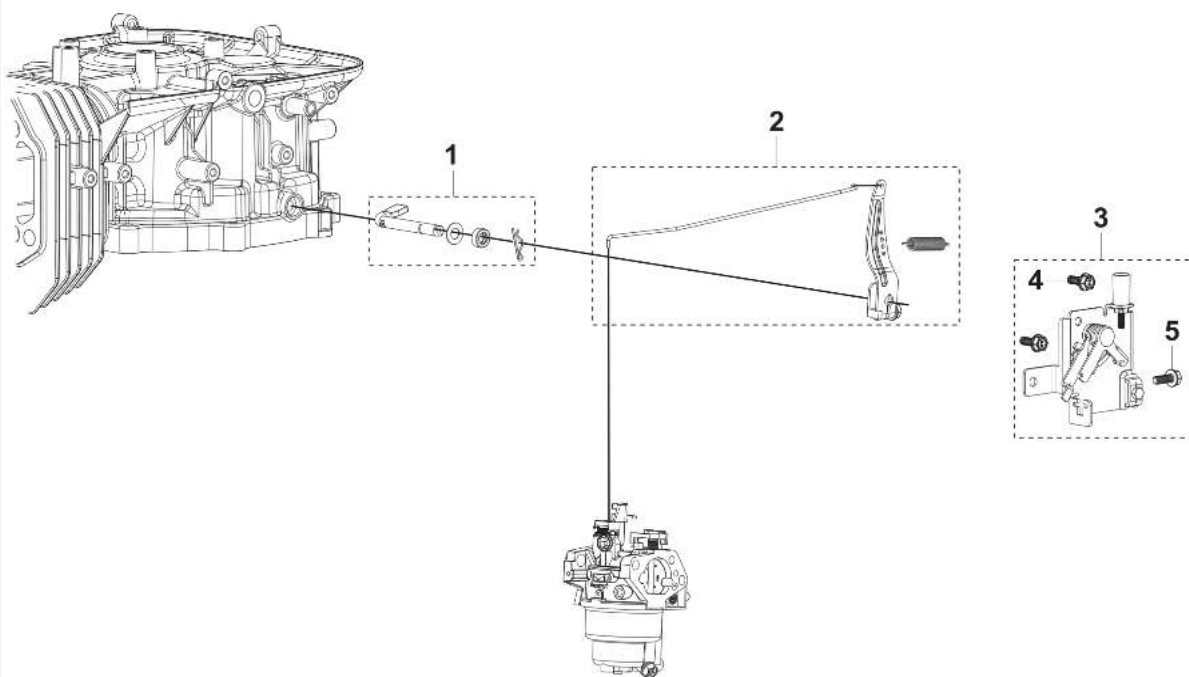

**HS 452AE
GOVERNOR**

REF.	ART. NR	ARTIKELBESKRIVNING	ANMÄRKNING	KIT
1	590972901	ARM	SPEED REGULATING ARM KIT	1
2	599349066	SPJÄLL KPL		1
3	599349067	GASHANDTAG	FOR ENGINE: 531262101	1
3	546029601	GASHANDTAG	FOR ENGINE: 531262102, 531262103	1
4	546028901	BULT	GB/T 5789: M6 L=14	1
5	531147125	BULT	GB/T 5789: M6 L=16	1