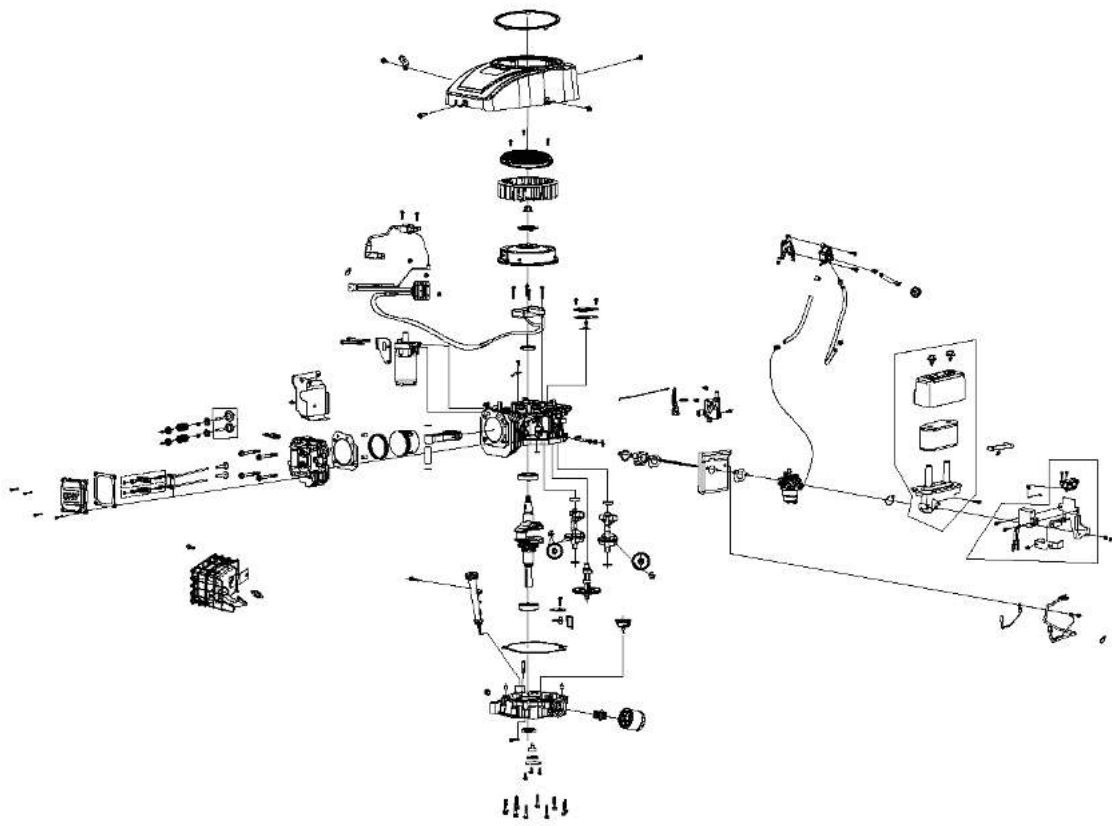

**HS 452AE
PRODUCT COMPLETE**

REF.	ART. NR	ARTIKELBESKRIVNING	ANMÄRKNING	KIT
1	531262101	MOTOR		1
1	531262102	MOTOR		1
1	531262103	MOTOR		1