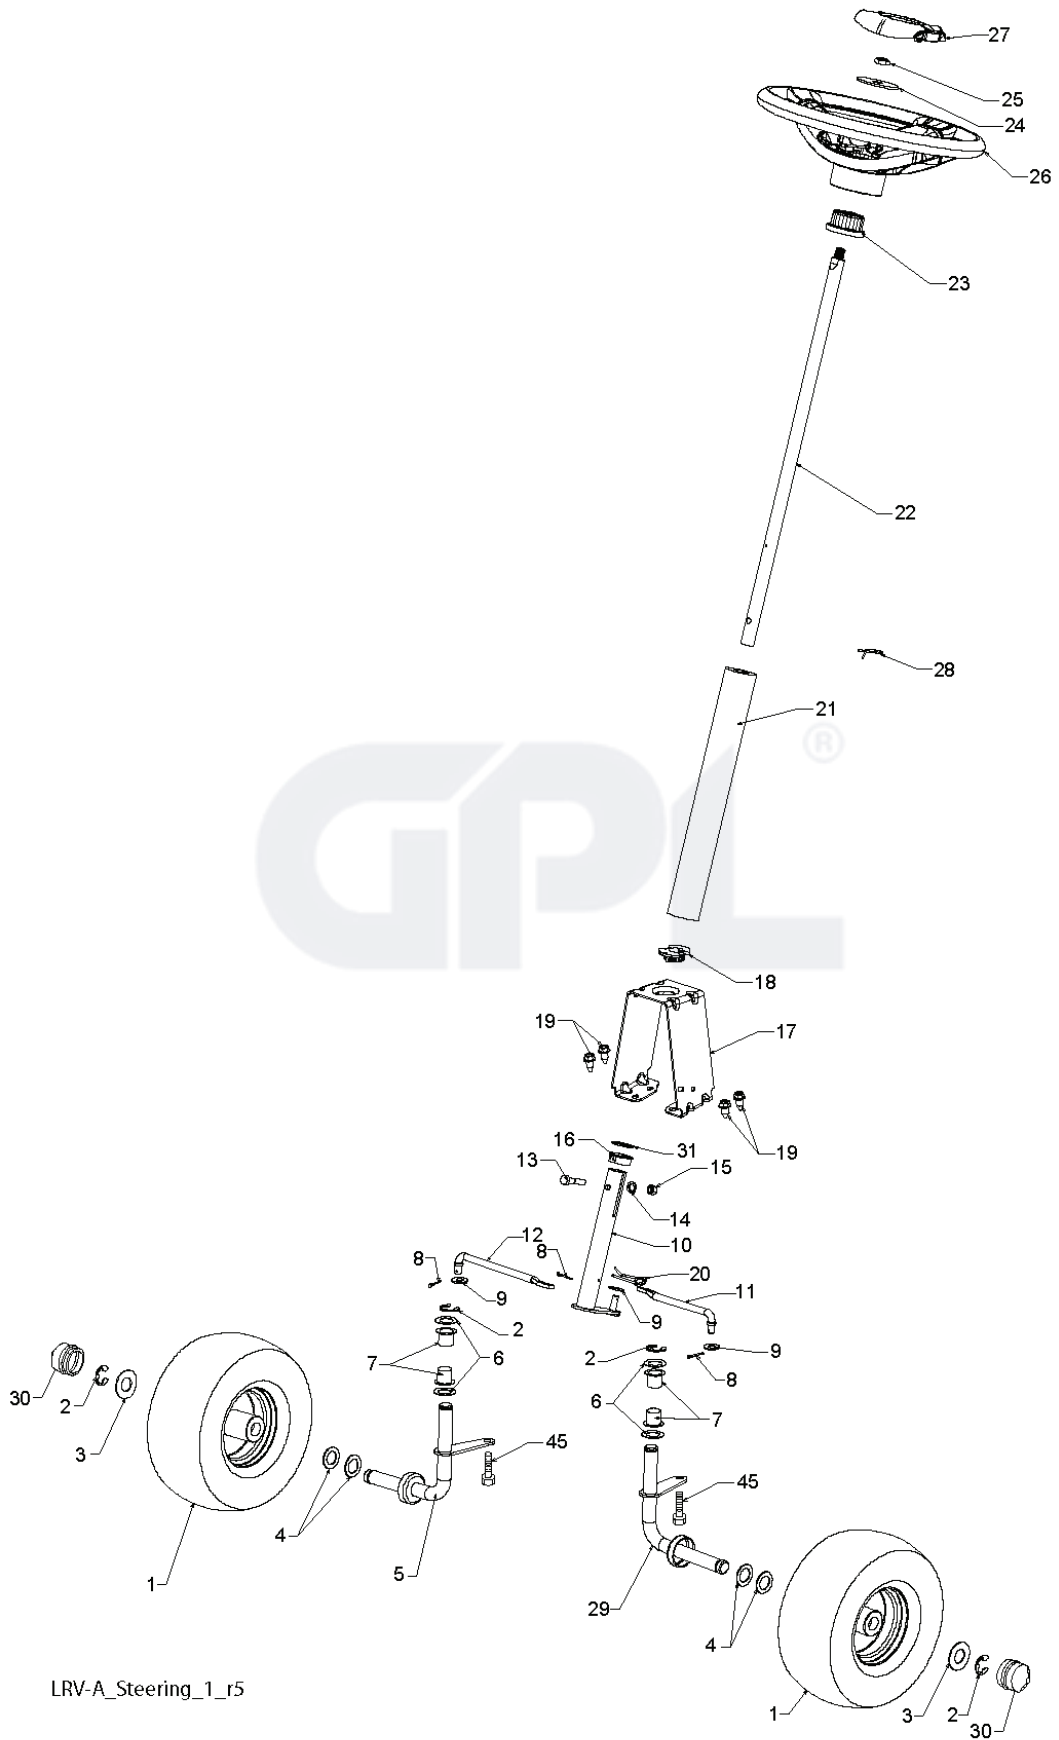

LRV-A\_Deck\_12\_r1

REF.	PART NO.	DESCRIPTION	REMARK	QTY.	KIT
1	532428193	DECK		1	
2	532192870	SPINDLE		1	
3	532432520	KEEPER		1	
4	532432594	PULLEY		1	
5	532428578	BELT		1	
6	532439376	CABLE GUARD		1	
7	532438691	LIFTING LEVER ASSY		1	
8	532429195	LINK		1	
9	532429397	LINK		1	
10	532438923	DEFLECTOR		1	
11	532428968	SUPPORT		1	
12	532131491	SHAFT		1	
13	532197026	TORSION SPRING		1	
14	532418863	ARM		1	
15	873900500	NUT		1	
16	532195161	STUD		1	
17	819191912	WASHER		1	
18	532194209	SPRING		1	
19	532196539	BOLT		1	
20	532194208	PIN		1	
21	819171912	WASHER		1	
22	532429350	LINK		1	
24	532429531	SPRING		1	
25	532124788	RETAINER RING		1	
26	532187690	WASHER		1	
27	532173984	SCREW		1	
28	532400234	NUT		1	
29	532439052	BLADE		1	
30	532193003	SCREW		1	
31	532193197	PULLEY		1	
32	532141043	GUARD		1	
33	532193414	BELT GUIDE		1	
34	872110612	BOLT		1	
35	532199470	ARM		1	
36	532137729	SCREW		1	
37	873900600	NUT		1	
38	532428435	IDLER		1	
39	817490508	SCREW		1	
40	819171616	WASHER		1	
41	532105304	HUB CAP		1	
42	532110452	NUT		1	
48	532438610	KEEPER		1	
49	532199092	SPACER		1	
50	817000616	SCREW		1	
51	532404742	DAMPING PIECE		1	
53	532415598	HOSE COUPLING		1	
54	532152927	SCREW		1	
55	532437819	GUARD		1	
56	532437818	GUARD		1	
57	817600406	SCREW		1	
58	532429758	COVER		1	

IGNITION SWITCH

POSITION	CIRCUIT "MAKE"
OFF	M+G+A1
RUN/OVERRIDE	B+A1
RUN	B+A1 L+A2
START	B + S + A1

SAFETY START MODULE  
VIEWED FROM MATING SIDE

WIRING INSULATED CLIPS

NOTE: IF WIRING INSULATED CLIPS WERE REMOVED FOR SERVICING OF UNIT, THEY SHOULD BE RE-INSTALLED TO PROPERLY SECURE YOUR WIRING.