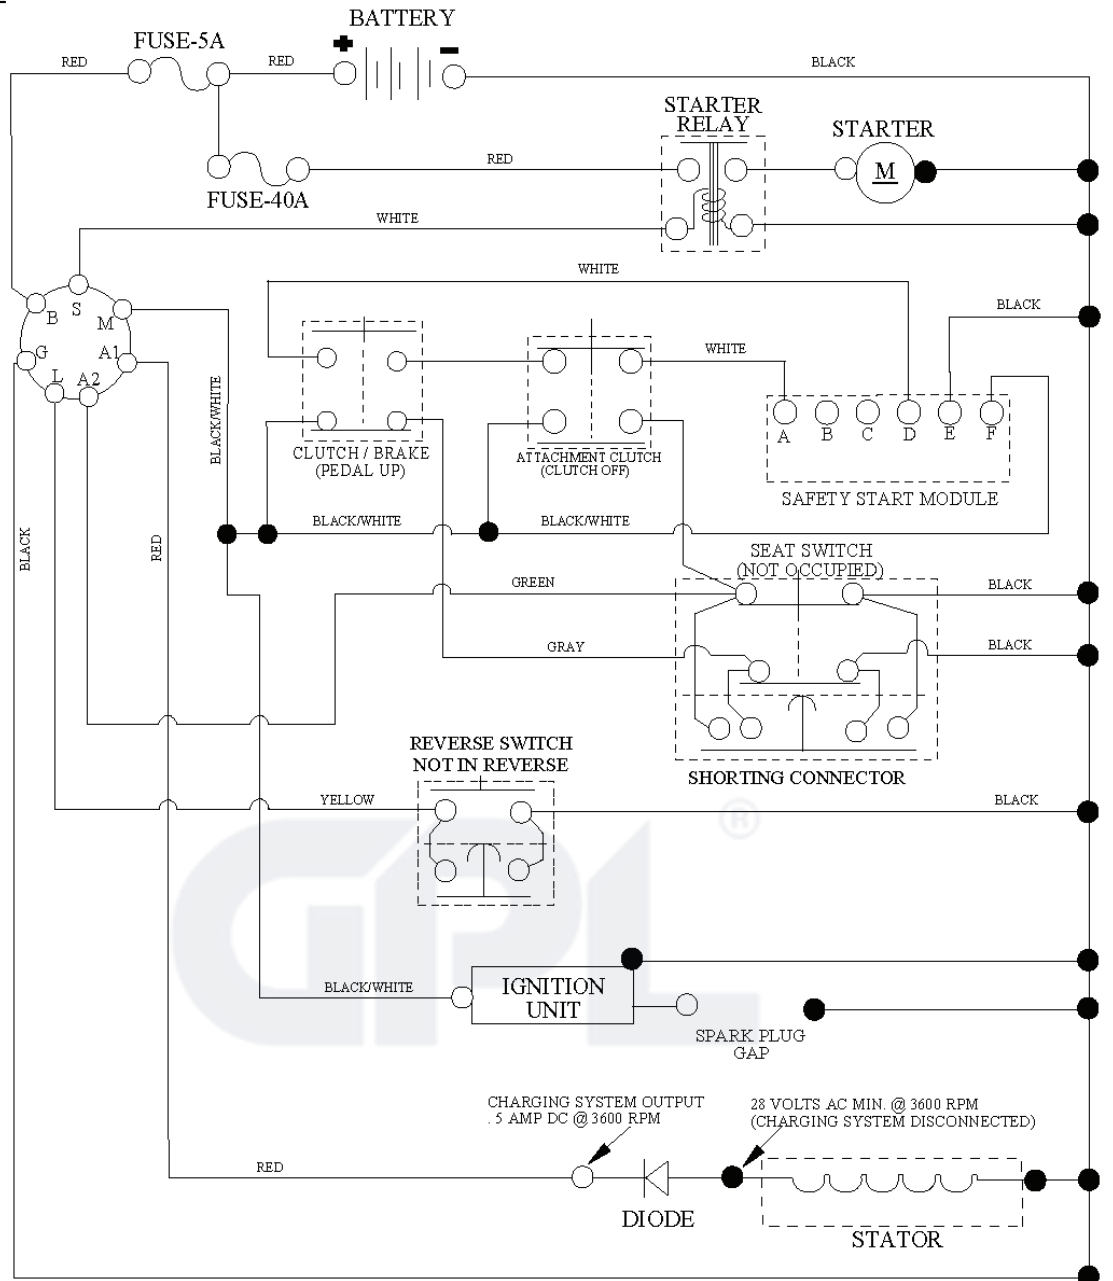

LRV4

---

REF.	PART NO.	DESCRIPTION	REMARK	QTY.	KIT
1	532437070	BATTERY		1	
2	532425416	FOAM PLASTIC		1	
3	532193350	IGNITION MODULE		1	
4	532411935	KEY		1	
5	532433330	FUSE		1	
6	532425937	FUSE		1	
7	532160784	SWITCH		1	
8	532431542	RELAY		1	
9	532109553	SWITCH		1	
10	532176138	MICRO SWITCH		1	
11	532431846	MODULE		1	
12	532192749	SWITCH,SEAT.DP W/RAMPS		1	
13	532442241	HARNESS		1	
14	532109748	RELAY		1	
26	532448038	HARNESS		1	
27	532448324	FUSE		1	
28	581826501	CHARGER		1	

IGNITION SWITCH

POSITION	CIRCUIT "MAKE"
OFF	M+G+A1
RUN/OVERRIDE	B+A1
RUN	B+A1 L+A2
START	B + S + A1

SAFETY START MODULE  
VIEWED FROM MATING SIDE

WIRING INSULATED CLIPS

NOTE: IF WIRING INSULATED CLIPS WERE REMOVED FOR SERVICING OF UNIT, THEY SHOULD BE RE-INSTALLED TO PROPERLY SECURE YOUR WIRING.