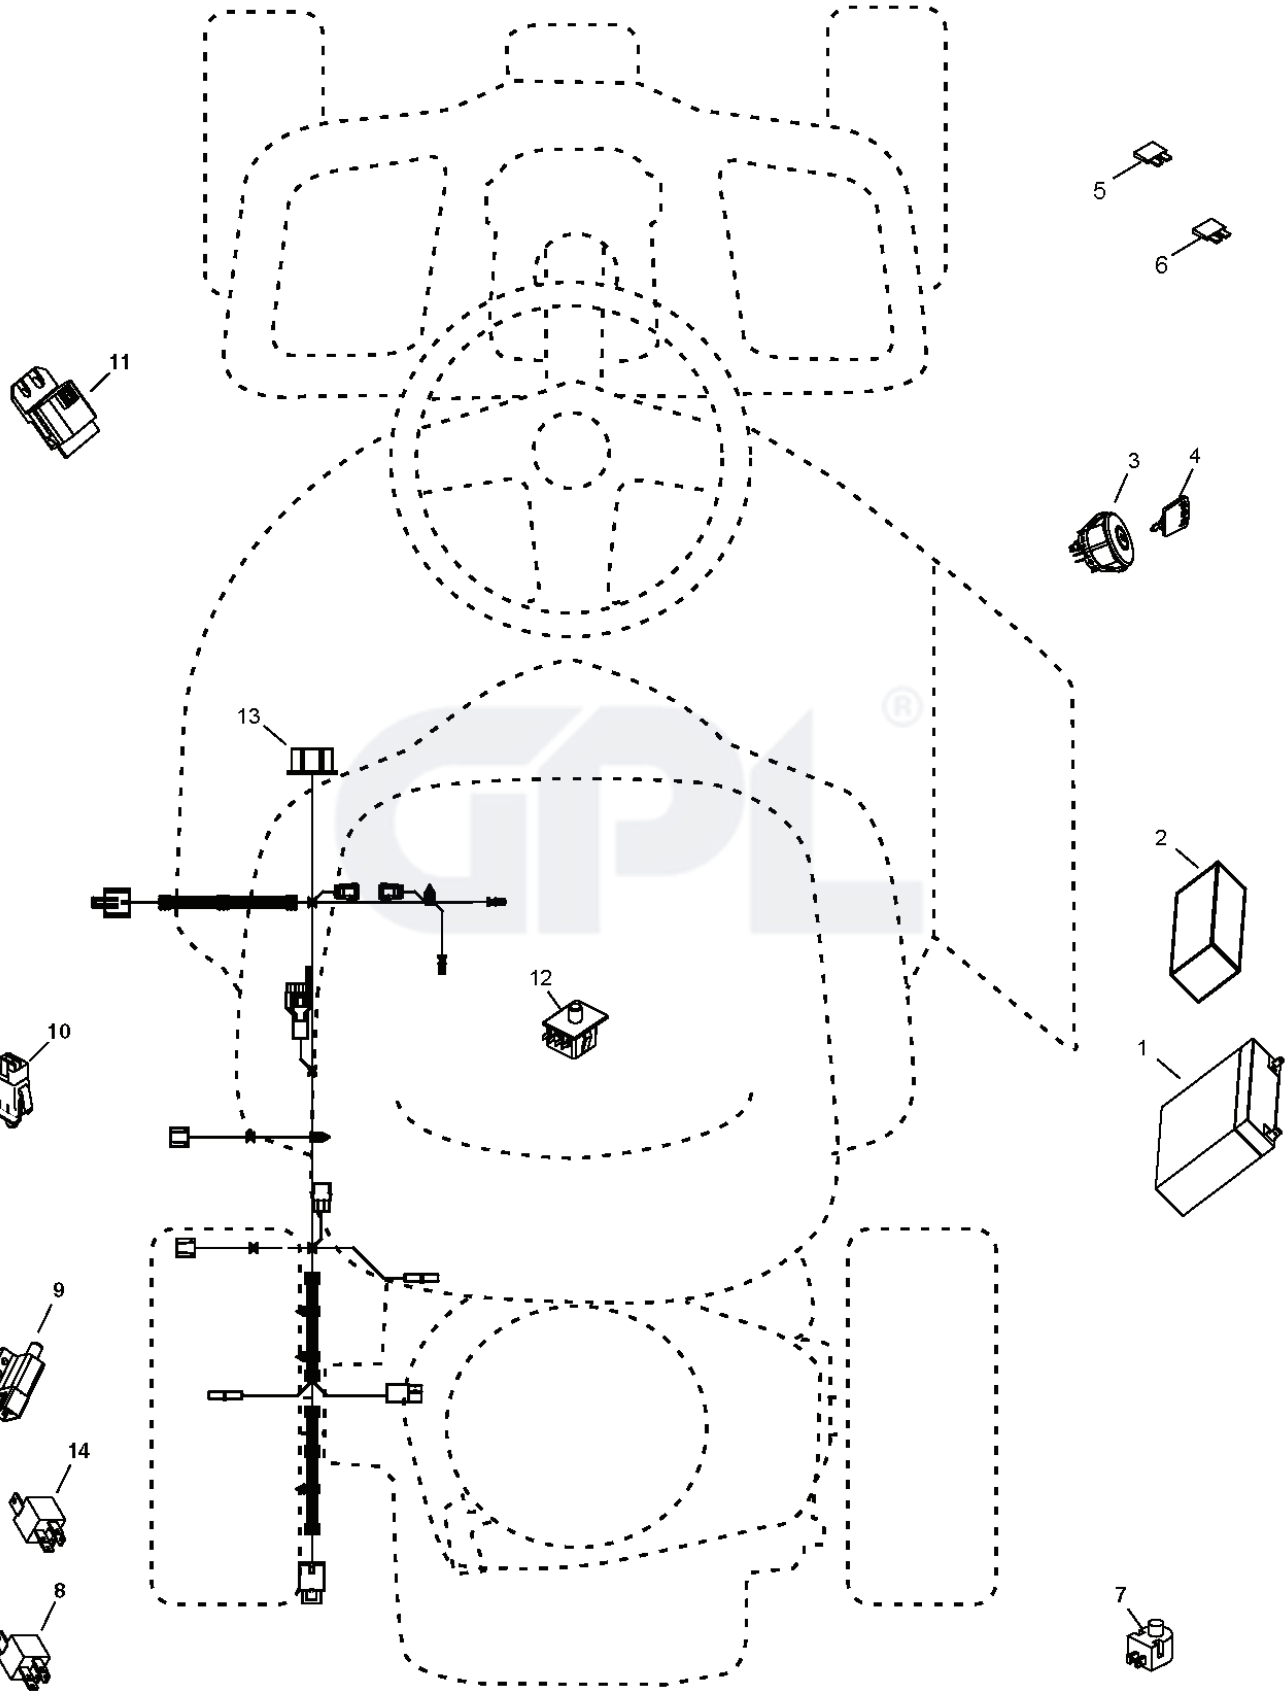

LRV1

REF.	PART NO.	DESCRIPTION	REMARK	QTY.	KIT
1	532437070	BATTERY		1	
2	532425416	FOAM PLASTIC		1	
3	532193350	IGNITION MODULE		1	
4	532411935	KEY		1	
5	532433330	FUSE		1	
6	532425937	FUSE		1	
7	532160784	SWITCH		1	
8	532431542	RELAY		1	
9	532109553	SWITCH		1	
10	532176138	MICRO SWITCH		1	
11	532431846	MODULE		1	
12	532192749	SWITCH,SEAT.DP W/RAMPS		1	
13	532442241	HARNESS		1	
14	532109748	RELAY		1	
	PART NO.		REMARK		KIT