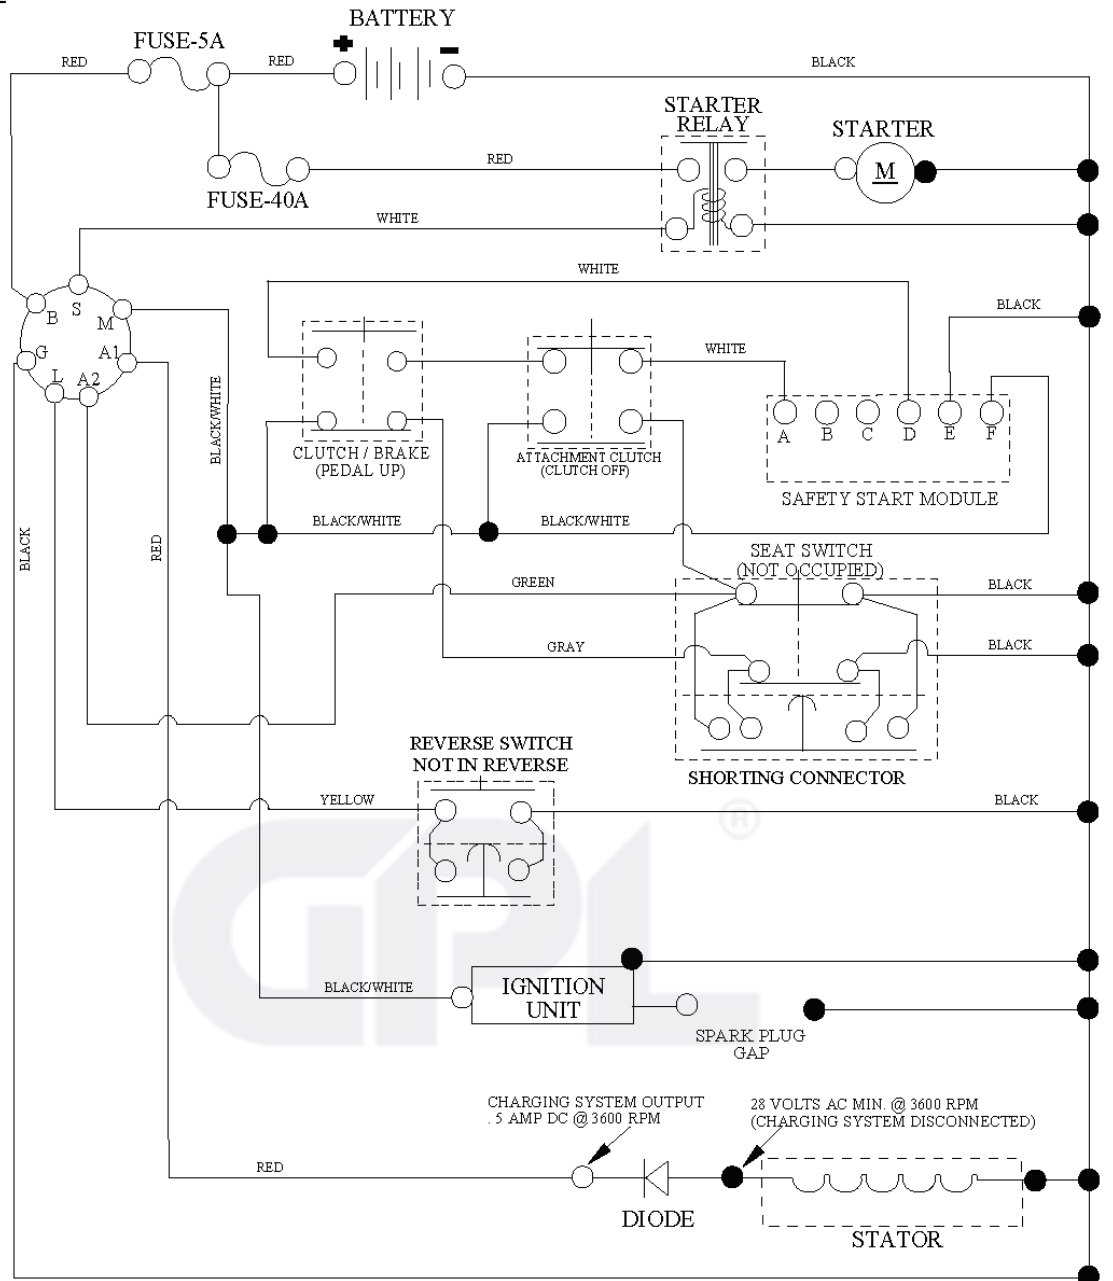

IGNITION SWITCH

POSITION	CIRCUIT "MAKE"
OFF	M+G+A1
RUN/OVERRIDE	B+A1
RUN	B+A1 L+A2
START	B + S + A1