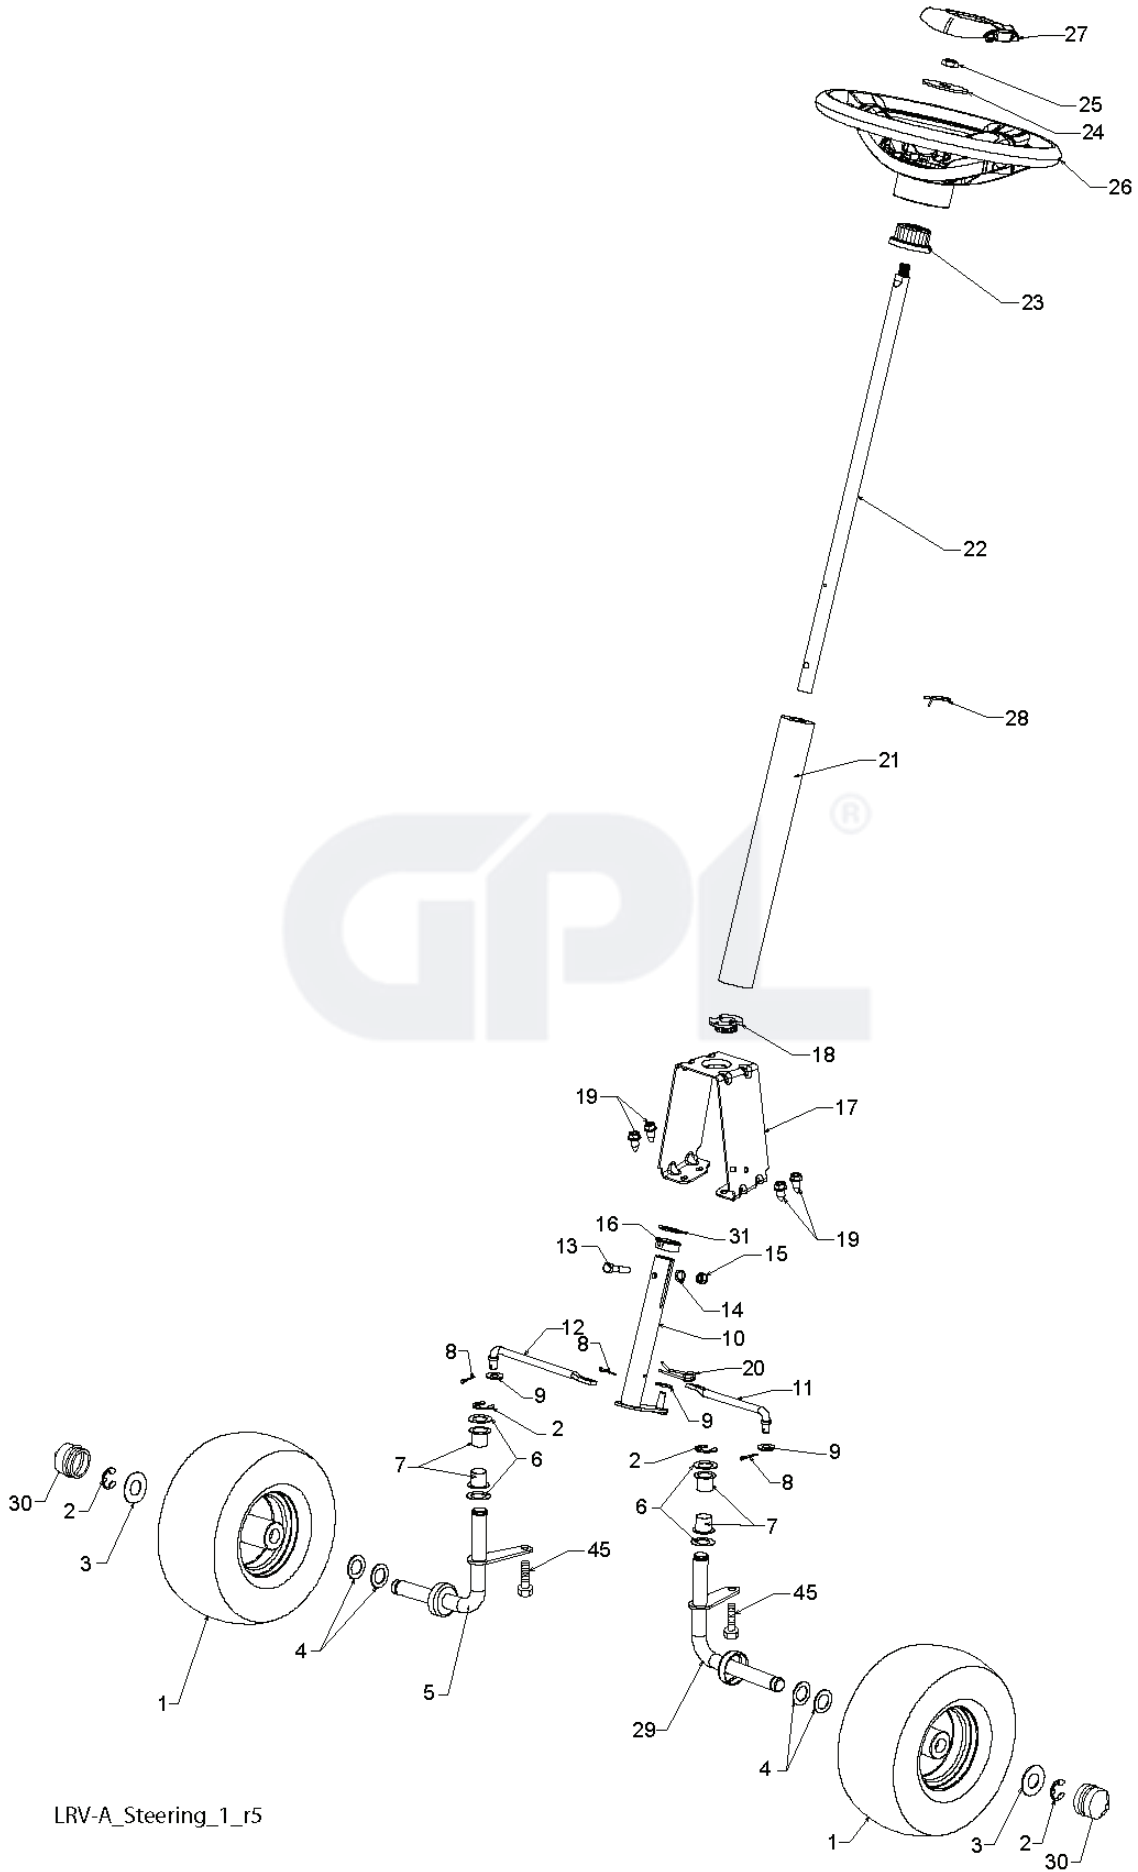

LRV-A_Deck_3_r2

REF.	PART NO.	DESCRIPTION	REMARK	QTY.	KIT
1	532428193	DECK		1	
2	532192870	SPINDLE		1	
3	532432520	KEEPER		1	
4	532432594	PULLEY		1	
5	532428578	BELT		1	
6	532439376	CABLE GUARD		1	
7	532438691	LIFTING LEVER ASSY		1	
8	532429195	LINK		1	
9	532429397	LINK		1	
10	532438923	DEFLECTOR		1	
11	532428968	SUPPORT		1	
12	532131491	SHAFT		1	
13	532197026	TORSION SPRING		1	
14	532418863	ARM		1	
15	873900500	NUT		1	
16	532195161	STUD		1	
17	819191912	WASHER		1	
18	532194209	SPRING		1	
19	532196539	BOLT		1	
20	532194208	PIN		1	
21	819171912	WASHER		1	
22	532429350	LINK		1	
24	532429531	SPRING		1	
25	532124788	RETAINER RING		1	
26	532187690	WASHER		1	
27	532173984	SCREW		1	
28	532400234	NUT		1	
29	532439052	BLADE		1	
30	532193003	SCREW		1	
31	532193197	PULLEY		1	
32	532141043	GUARD		1	
33	532193414	BELT GUIDE		1	
34	872110612	BOLT		1	
35	532199470	ARM		1	
36	532137729	SCREW		1	
37	873900600	NUT		1	
38	532428435	IDLER		1	
39	817490508	SCREW		1	
40	819171616	WASHER		1	
41	532105304	HUB CAP		1	
42	532110452	NUT		1	
46	532438610	KEEPER		1	
49	532199092	SPACER		1	
50	817000616	SCREW		1	
51	532404742	DAMPING PIECE		1	
53	532152927	SCREW		1	
54	532415598	HOSE COUPLING		1	
58	532429758	COVER		1	

IGNITION SWITCH

POSITION	CIRCUIT "MAKE"
OFF	M+G+A1
RUN/OVERRIDE	B+A1
RUN	B+A1 L+A2
START	B + S + A1

SAFETY START MODULE VIEWED FROM MATING SIDE

WIRING INSULATED CLIPS

NOTE: IF WIRING INSULATED CLIPS WERE REMOVED FOR SERVICING OF UNIT, THEY SHOULD BE RE-INSTALLED TO PROPERLY SECURE YOUR WIRING.