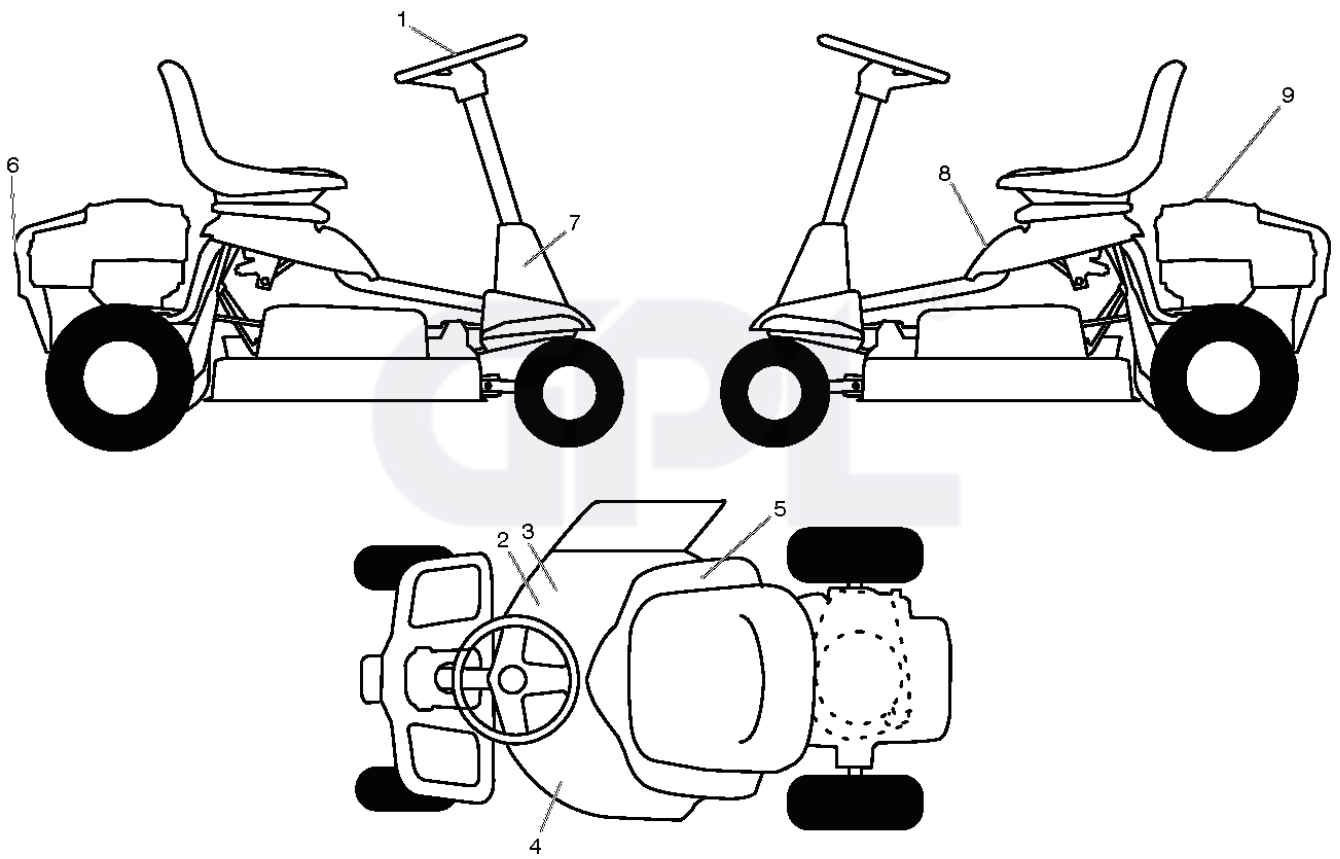

REF.	PART NO.	DESCRIPTION	REMARK	QTY.	KIT
1	532437966	DECAL		1	
2	532433596	DECAL		1	
3	532425113	DECAL		1	
4	532446192	DECAL		1	
5	532436756	DECAL		1	
6	532437311	DECAL		1	
7	532437312	DECAL		1	
8	532199732	DECAL		1	
9	532441094	DECAL		1	
	532432479	DECAL		1