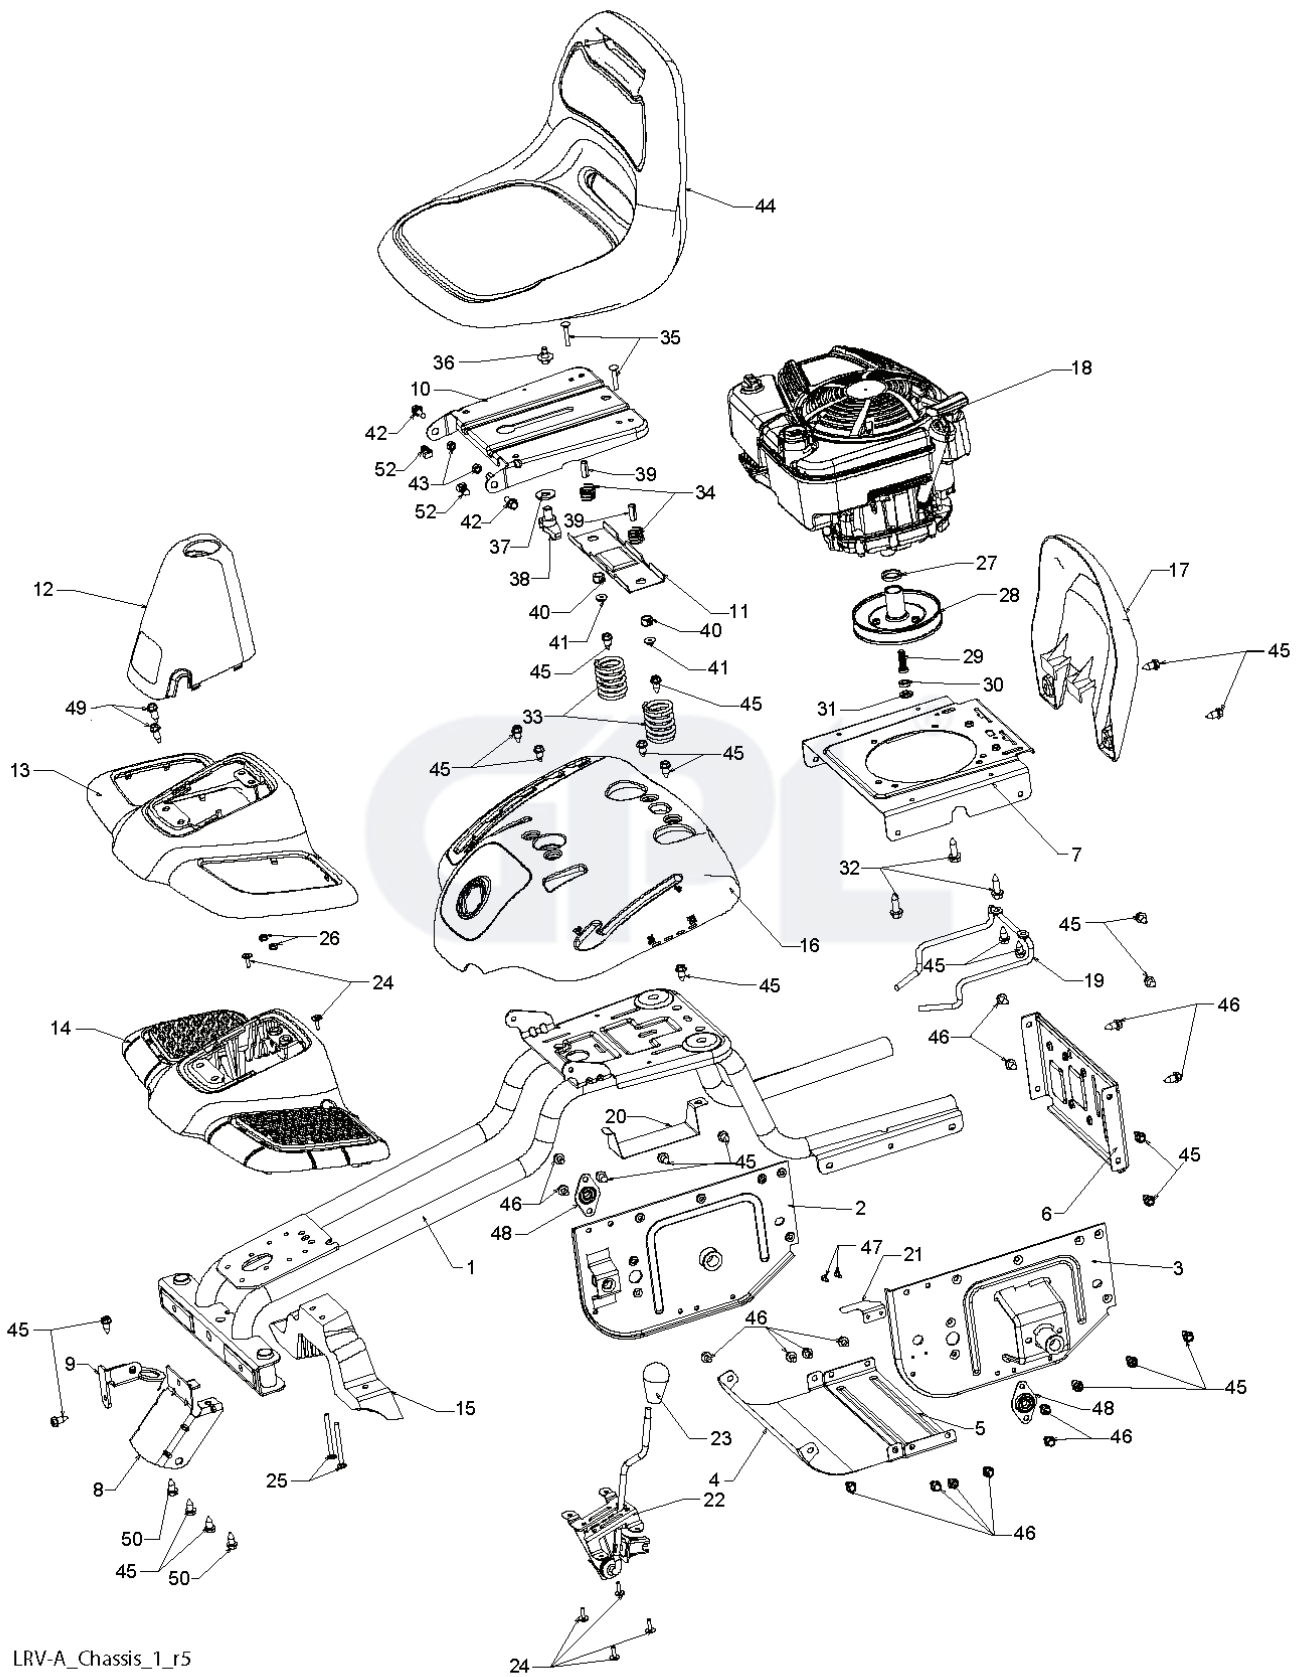

IGNITION SWITCH

POSITION	CIRCUIT "MAKE"
OFF	M+G+A1
RUN/OVERRIDE	B+A1
RUN	B+A1 L+A2
START	B + S + A1

SAFETY START MODULE VIEWED FROM MATING SIDE

WIRING INSULATED CLIPS

NOTE: IF WIRING INSULATED CLIPS WERE REMOVED FOR SERVICING OF UNIT, THEY SHOULD BE RE-INSTALLED TO PROPERLY SECURE YOUR WIRING.

LRV-A_Steering_1_r5

REF.	PART NO.	DESCRIPTION	REMARK	QTY.	KIT
1	532436500	WHEEL ASSY		1	
2	812000001	RETAINER RING		1	
3	532188967	WASHER		1	
4	532121749	WASHER		1	
5	532435324	SPINDLE		1	
6	532124931	WASHER		1	
7	532124937	BEARING COL. STRG.		1	
8	532421076	PEN		1	
9	819131414	WASHER		1	
10	532428057	SHAFT		1	
11	532428035	LINK		1	
12	532428036	LINK		1	
13	874780524	BOLT		1	
14	819131016	WASHER		1	
15	873800500	LOCK NUT		1	
16	532428044	BUSHING		1	
17	532428252	SUPPORT		1	
18	532195227	BUSHING		1	
19	817000512	SCREW		1	
20	532428045	CLIP		1	
21	532428347	COVER		1	
22	532428213	SHAFT		1	
23	532437747	ADAPTER WHEEL		1	
24	819183812	WASHER		1	
25	873940800	NUT		1	
26	532424551	STEERING WHEEL		1	
27	532441506	HUB CAP		1	
28	532199849	SPRING RETAINER		1	
29	532435323	SPINDLE		1	
30	532436499	HUB CAP		1	
31	819343210	WASHER		1	
45	532165492	BOLT		1	