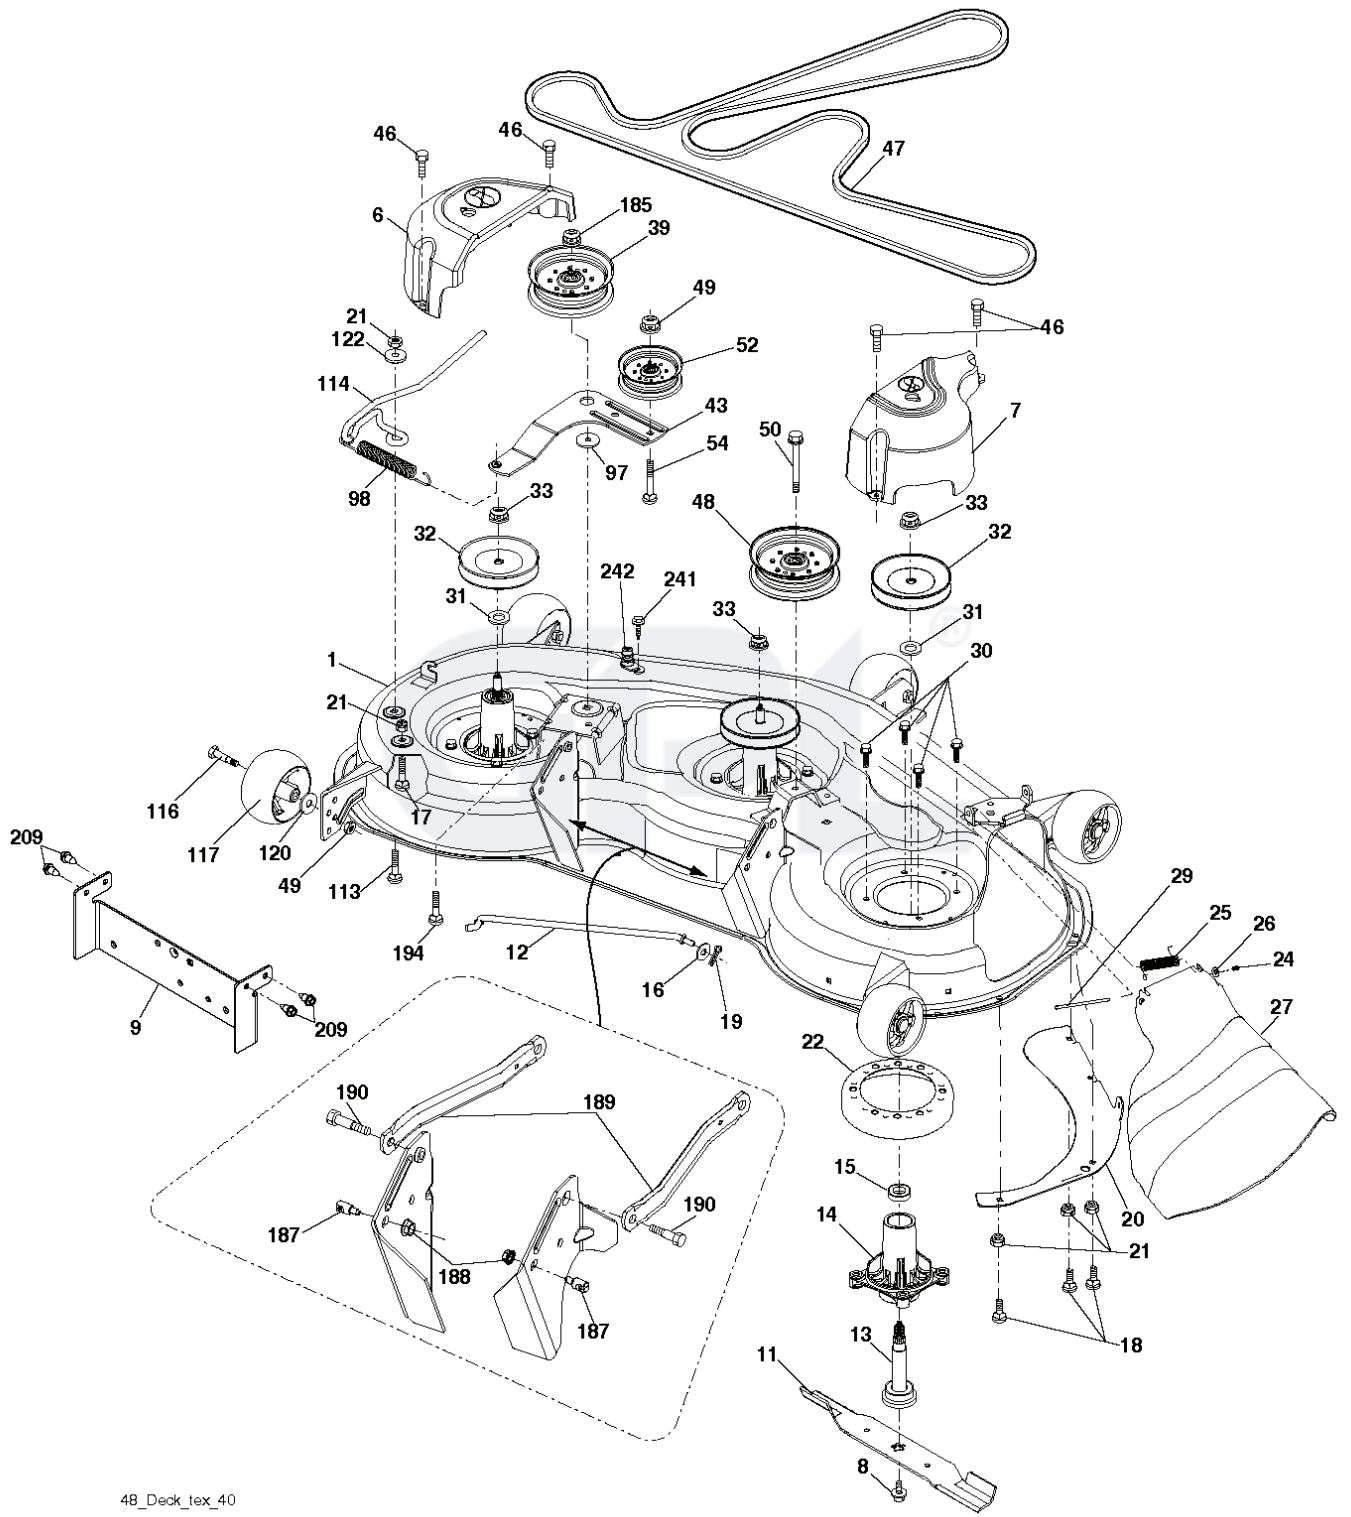

GPL®

wheel\_art\_1-vgt

---

REF.	PART NO.	DESCRIPTION	REMARK	QTY.	KIT
1	532059192	CAP VALVE		1	
2	532065139	NIPPLE		1	
3	532125121	RIM	FRONT	1	
4	532059904	HOSE	(Service Item Only)	1	
5	532106222	TIRE	FRONT (15 X 6-6)	1	
6	532124957	FITTING	(Front Wheel Only)	1	
7	532124959	BEARING	(Front Wheel Only)	1	
8	532193268	HUB CAP		1	
9	532138468	TIRE	REAR (20 X 8-8)	1	
10	532124926	HOSE	(Service Item Only)	1	
11	532125122	RIM	REAR	1	
--	532144334	SEALING FOAM		1	