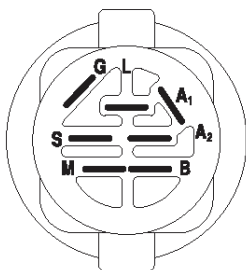

lift-tex\_3

---

REF.	PART NO.	DESCRIPTION	REMARK	QTY.	KIT
2	532422027	SHAFT		1	
3	532195231	LEVER		1	
7	580962301	GRIP		1	
10	532196314	SPRING		1	
87	532194209	SPRING		1	
88	532410710	SPRING		1	
89	819191912	WASHER		1	
90	532194208	PIN		1	
91	532195181	LINK		1	
97	817000612	SCREW		1	
98	532195264	LINK		1	

GPL®

PTO SWITCH  
(MATING SIDE)

IGNITION SWITCH

POSITION	CIRCUIT	"MAKE"
OFF	M+G+A1	
RUN/OVERRIDE	B+A1	
RUN	B+A1	L+A2
START	B + S + A1	

CHASSIS HARNESS  
CONNECTOR  
(MATING SIDE)

DASH HARNESS  
CONNECTOR

WIRING INSULATED CLIPS  
NOTE: IF WIRING INSULATED  
CLIPS WERE REMOVED FOR  
SERVICING OF UNIT, THEY  
SHOULD BE RE-INSTALLED TO  
PROPERLY SECURE YOUR  
WIRING.