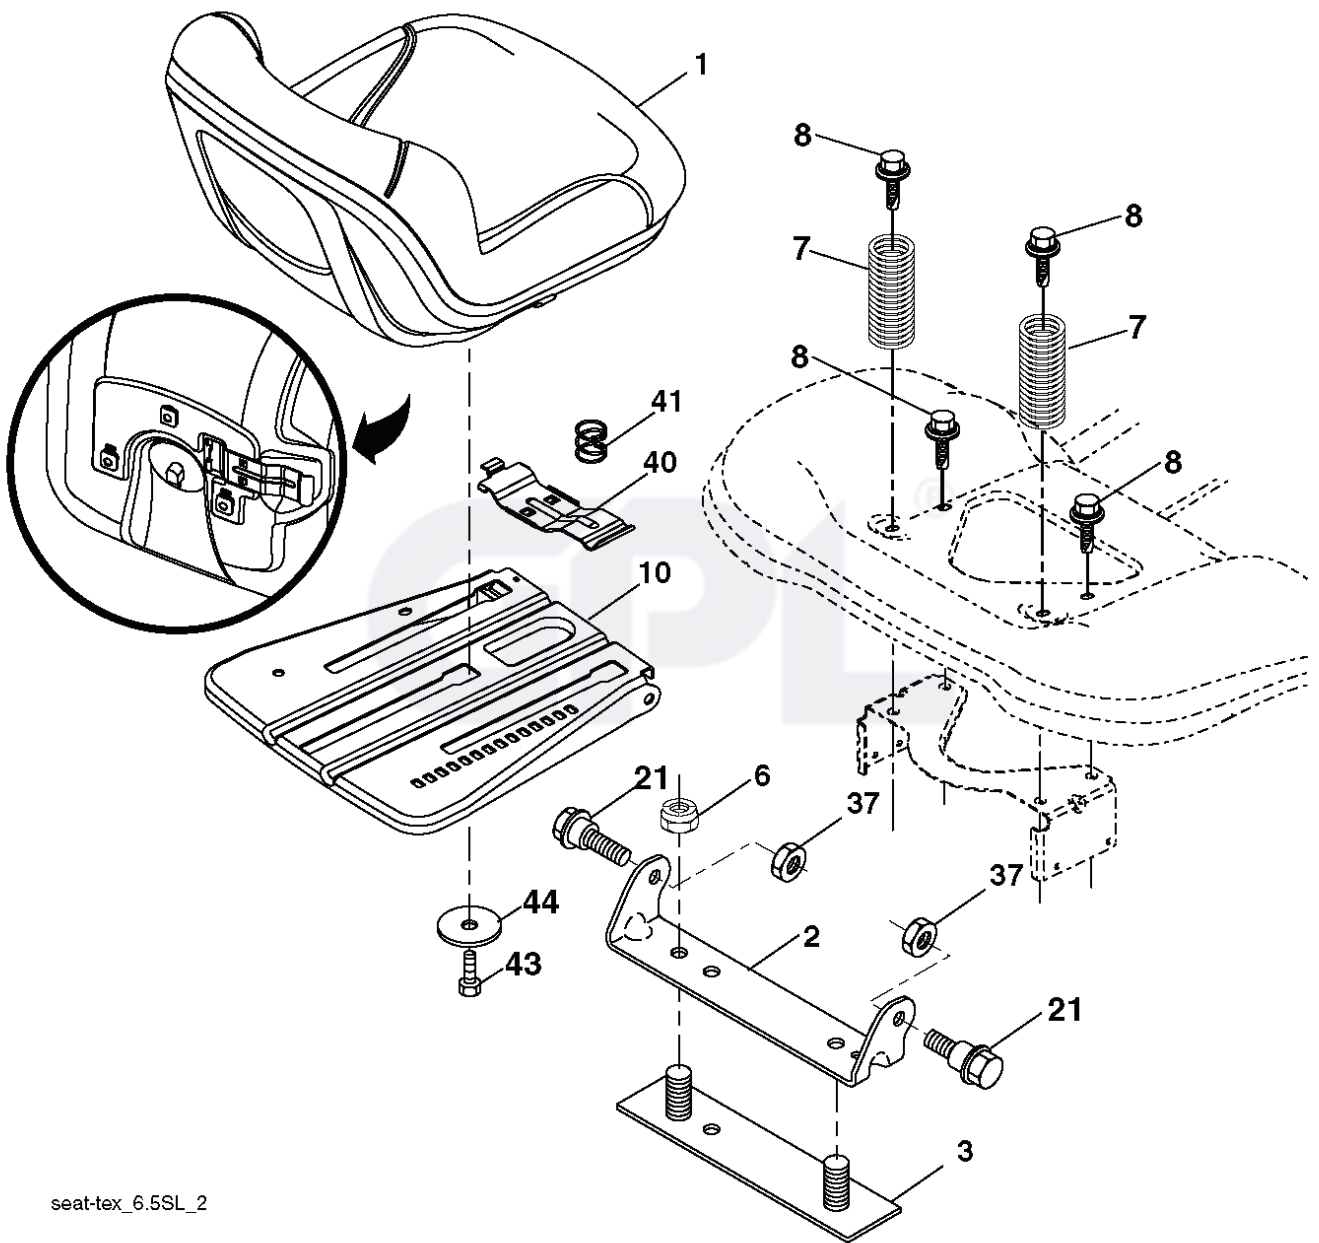

GPL®

PTO SWITCH  
(MATING SIDE)

IGNITION SWITCH

POSITION	CIRCUIT	"MAKE"
OFF	M+G+A1	
RUN/OVERRIDE	B+A1	
RUN	B+A1	L+A2
START	B + S + A1	

CHASSIS HARNESS  
CONNECTOR  
(MATING SIDE)

DASH HARNESS  
CONNECTOR

WIRING INSULATED CLIPS  
NOTE: IF WIRING INSULATED  
CLIPS WERE REMOVED FOR  
SERVICING OF UNIT, THEY  
SHOULD BE RE-INSTALLED TO  
PROPERLY SECURE YOUR  
WIRING.

NON-REMOVABLE  
CONNECTIONS

REMOVABLE  
CONNECTIONS

seat-tex\_6.5SL\_2

REF.	PART NO.	DESCRIPTION	REMARK	QTY.	KIT
1	581462201	SEAT		1	
2	532180166	BRACKET		1	
3	532140675	STRAP		1	
6	873800600	NUT		1	
7	532124181	SPRING		1	
8	532171877	BOLT		1	
10	532196977	PLATE		1	
21	532171852	BOLT		1	
37	873800500	LOCK NUT		1	
40	532197661	HANDLE		1	
41	532198200	SPRING		1	
43	874760612	BOLT		1	
44	819133812	WASHER		1	
	PART NO.		REMARK		KIT