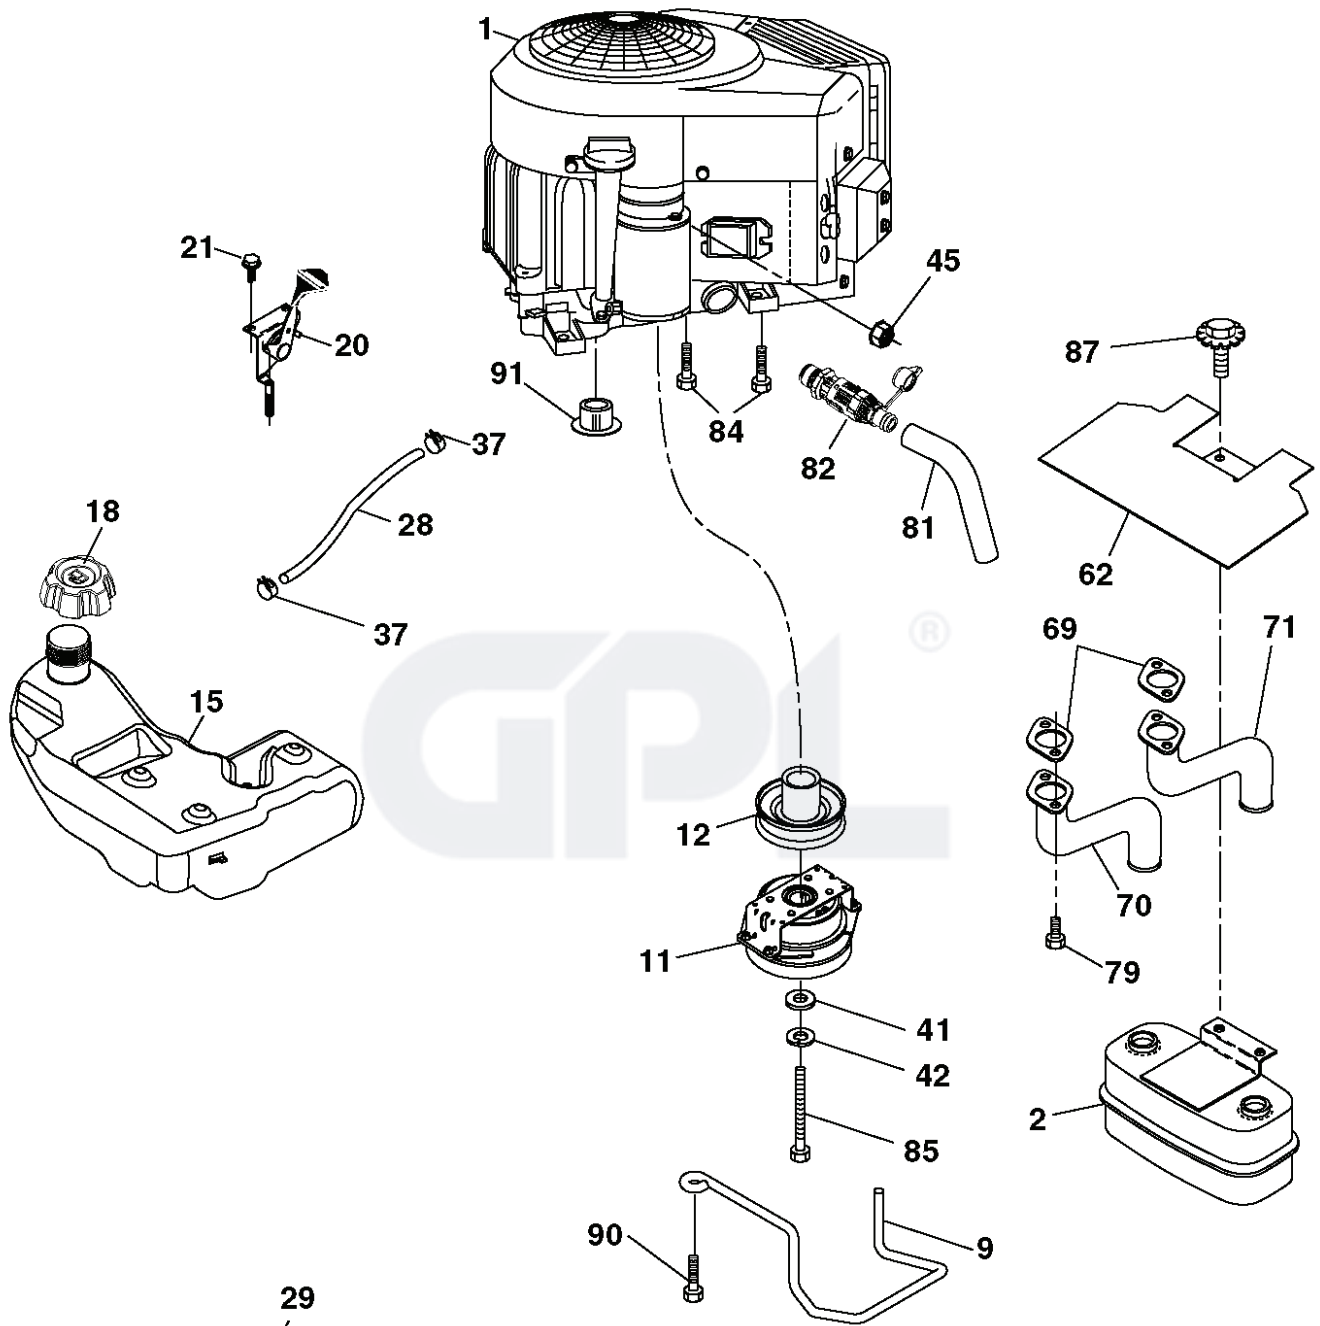

SPARK ARRESTER KIT

engine-tex_bs-2cyl_118

REF.	PART NO.	DESCRIPTION	REMARK	QTY.	KIT
1	000000000	W/O DESCRIPTION	ENGINE B&S MODEL NO. 445577-6187-G5 (581082501)	1	
2	532149723	MUFFLER		1	
9	584911601	KEEPER		1	
11	587241601	CLUTCH		1	
12	532402980	PULLEY		1	
15	532438080	FUEL TANK		1	
18	532430214	TANK CAP		1	
20	532423502	CONTROL		1	
21	532416358	SCREW		1	
28	532401135	LINE.FUEL.64'REAR.EMIS		1	
29	532137180	SPARK ARRESTER KIT		1	
37	532123487	HOSE CLAMP		1	
41	532126197	WASHER		1	
42	810040700	WASHER		1	
45	873510400	NUT		1	
62	532434017	SHIELD		1	
69	532165391	GASKET		1	
70	581881101	TUBE		1	
71	581881001	TUBE		1	
79	532183906	SCREW		1	
81	532148456	TUBE		1	
82	532428287	PLUG		1	
84	817060620	SCREW		1	
85	532179953	BOLT		1	
87	532171877	BOLT		1	
90	817000616	SCREW		1	
91	532187495	BUSHING		1