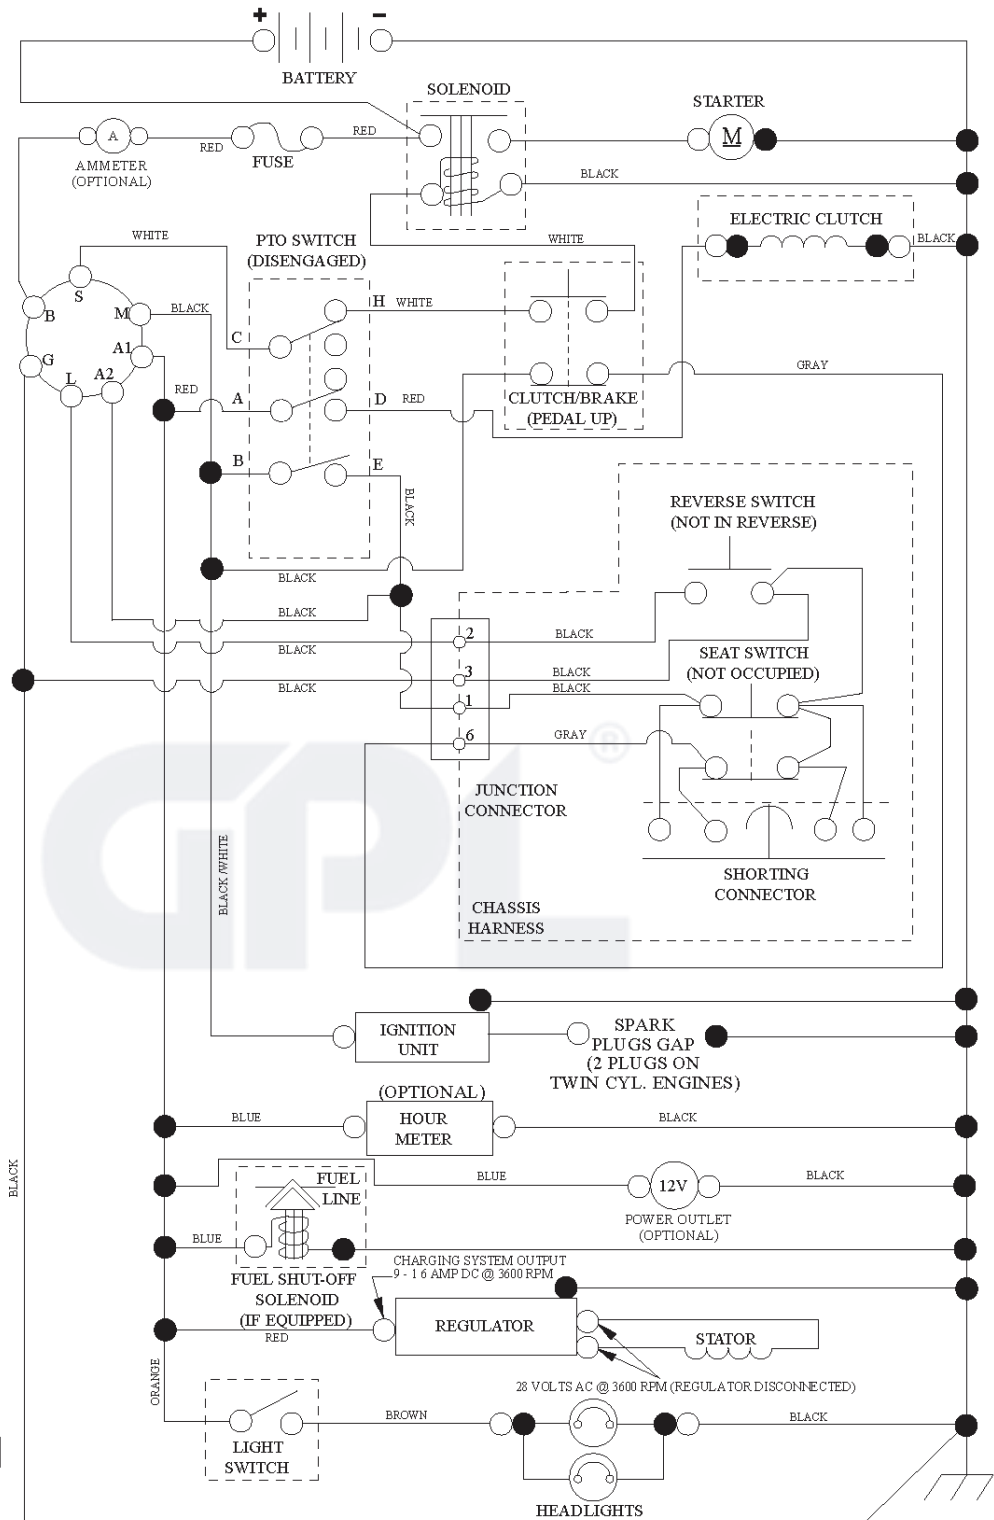

REF.	PART NO.	DESCRIPTION	REMARK	QTY.	KIT
1	532197216	DECK		1	
6	532197248	MANDREL COVER(L.H.)		1	
7	587452401	COVER		1	
8	532193003	SCREW		1	
9	583970701	STRAP		1	
11	532180054	BLADE		1	
12	532404851	ROD		1	
13	532187291	SHAFT		1	
14	532187281	BEARING HOUSING		1	
15	532110485	BEARING		1	
16	819131312	WASHER		1	
17	872110505	BOLT		1	
18	872140505	BOLT		1	
19	532194208	PIN		1	
20	532174378	BAFFLE		1	
21	873680500	NUT		1	
22	532174493	STRIPPER. MANDREL.BLACK		1	
24	532105304	HUB CAP		1	
25	532178102	SPRING		1	
26	532110452	NUT		1	
27	532181707	SHIELD		1	
29	532131491	SHAFT		1	
30	532173984	SCREW		1	
31	532187690	WASHER		1	
32	532153532	PULLEY		1	
33	532400234	NUT		1	
39	532197380	PULLEY		1	
43	532196065	ARM		1	
46	532137729	SCREW		1	
47	532197242	BELT		1	
48	532197379	PULLEY		1	
49	873900600	NUT		1	
50	817490636	SCREW		1	
52	532193197	PULLEY		1	
54	872110612	BOLT		1	
97	532178515	WASHER		1	
98	532196105	SPRING		1	
113	872110508	BOLT		1	
114	532197451	TIGE DE TENSION		1	
116	532193406	BOLT		1	
117	532174873	WHEEL		1	
120	819132012	WASHER		1	
122	532187557	BUSHING		1	
185	873900700	NUT		1	
187	532195161	STUD		1	
188	873900500	NUT		1	
189	532195185	ARM		1	
190	532196539	BOLT		1	
194	874490736	BOLT		1	
209	817000512	SCREW		1	
241	532152927	SCREW		1	
242	532415598	HOSE COUPLING		1	
--	532187292	MANDREL	MANDREL ASSEMBLY (Includes Housing (Key # 14). Shaft Assembly (Key # 13) and Bearing Only (Key # 15) and (Key # 33) Pulley/ Washer and Blade Bolt// Washers Not Included)	1	
--	532416405	COUPLING		1	
--	532418070	CUTTING DECK		1	

GPL®

PTO SWITCH  
(MATING SIDE)

IGNITION SWITCH

POSITION	CIRCUIT	"MAKE"
OFF	M+G+A1	
RUN/OVERRIDE	B+A1	
RUN	B+A1	L+A2
START	B + S + A1	

CHASSIS HARNESS  
CONNECTOR  
(MATING SIDE)

DASH HARNESS  
CONNECTOR

WIRING INSULATED CLIPS  
NOTE: IF WIRING INSULATED  
CLIPS WERE REMOVED FOR  
SERVICING OF UNIT, THEY  
SHOULD BE RE-INSTALLED TO  
PROPERLY SECURE YOUR  
WIRING.