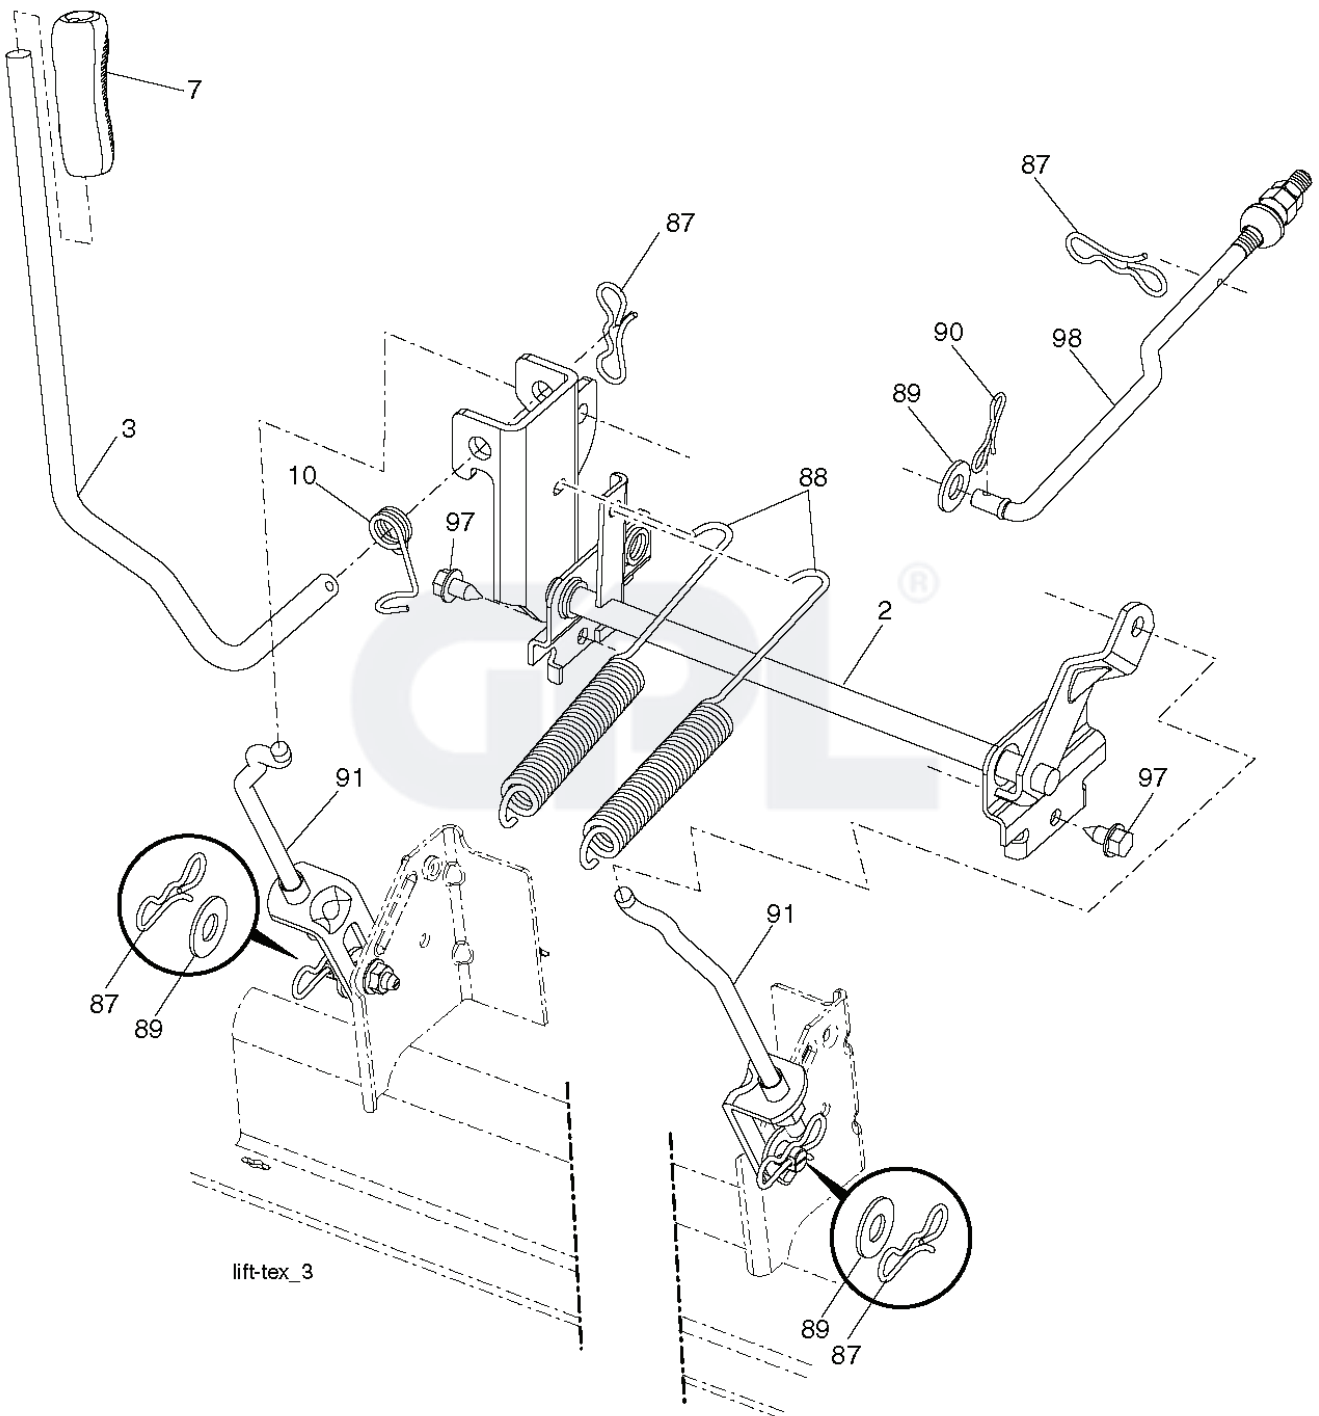

REF.	PART NO.	DESCRIPTION	REMARK	QTY.	KIT
1	532197216	DECK		1	
6	532197248	MANDREL COVER(L.H.)		1	
7	587452401	COVER		1	
8	532193003	SCREW		1	
9	583970701	STRAP		1	
11	532180054	BLADE		1	
12	532404851	ROD		1	
13	532187291	SHAFT		1	
14	532187281	BEARING HOUSING		1	
15	532110485	BEARING		1	
16	819131312	WASHER		1	
17	872110505	BOLT		1	
18	872140505	BOLT		1	
19	532194208	PIN		1	
20	532174378	BAFFLE		1	
21	873680500	NUT		1	
22	532174493	STRIPPER. MANDREL.BLACK		1	
24	532105304	HUB CAP		1	
25	532178102	SPRING		1	
26	532110452	NUT		1	
27	532181707	SHIELD		1	
29	532131491	SHAFT		1	
30	532173984	SCREW		1	
31	532187690	WASHER		1	
32	532153532	PULLEY		1	
33	532400234	NUT		1	
39	532197380	PULLEY		1	
43	532196065	ARM		1	
46	532137729	SCREW		1	
47	532197242	BELT		1	
48	532197379	PULLEY		1	
49	873900600	NUT		1	
50	817490636	SCREW		1	
52	532193197	PULLEY		1	
54	872110612	BOLT		1	
97	532178515	WASHER		1	
98	532196105	SPRING		1	
113	872110508	BOLT		1	
114	532197451	TIGE DE TENSION		1	
116	532193406	BOLT		1	
117	532174873	WHEEL		1	
120	819132012	WASHER		1	
122	532187557	BUSHING		1	
185	873900700	NUT		1	
187	532195161	STUD		1	
188	873900500	NUT		1	
189	532195185	ARM		1	
190	532196539	BOLT		1	
194	874490736	BOLT		1	
209	817000512	SCREW		1	
241	532152927	SCREW		1	
242	532415598	HOSE COUPLING		1	
--	532187292	MANDREL	MANDREL ASSEMBLY (Includes Housing (Key # 14). Shaft Assembly (Key # 13) and Bearing Only (Key # 15) and (Key # 33) Pulley/ Washer and Blade Bolt// Washers Not Included)	1	
--	532416405	COUPLING		1	
--	532418070	CUTTING DECK		1	

lift-tex_3