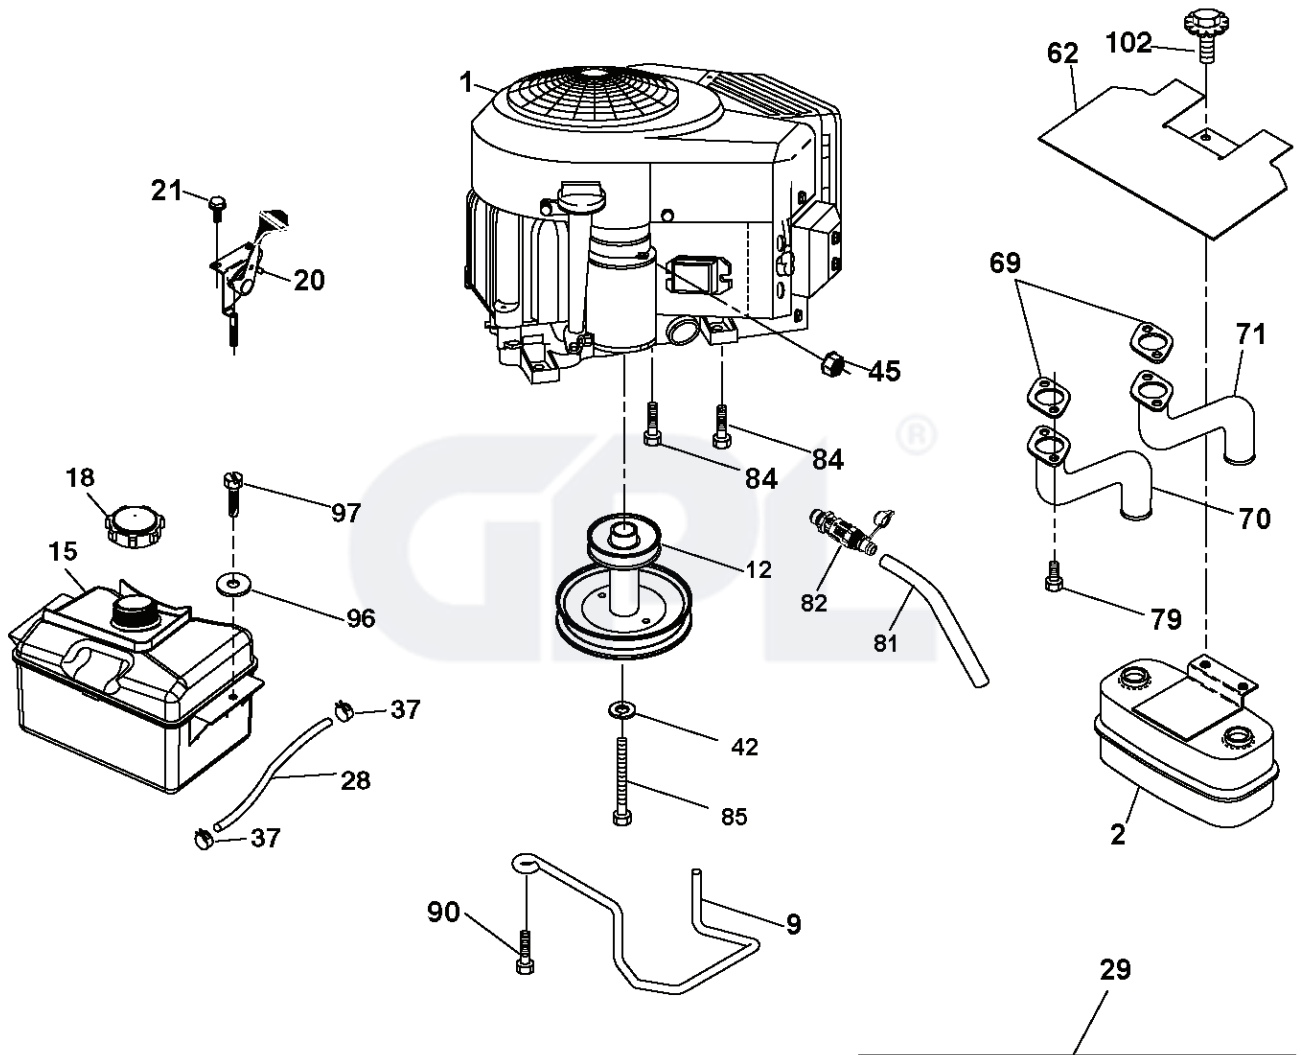

TR02S

Service Minder (If Equipped)

46

Charge Indicator (If Equipped)

143

(+) (-)

REF.	PART NO.	DESCRIPTION	REMARK	QTY.	KIT
1	532163465	BATTERY		1	
2	874760412	BOLT		1	
8	532193228	BOX		1	
16	532176138	MICRO SWITCH		1	
21	532183759	HARNESS		1	
22	532004152	BULB		1	
25	581498001	CABLE		1	
26	532175158	FUSE		1	
27	873510400	NUT		1	
28	532421686	CABLE		1	
29	532401545	SWITCH		1	
30	532193350	IGNITION MODULE		1	
33	532411933	KEY		1	
34	532110712	SWITCH		1	
40	581023101	HARNESS		1	
43	532192507	SOLENOID		1	
55	817060512	SCREW		1	
71	581023001	HARNESS		1	
79	532175242	HOLDER		1	
87	532197802	SWITCH		1	
90	532435395	TERMINAL COVER		1	
99	817670412	SCREW		1	
102	532404454	CABLE		1	
105	532407568	SWITCH		1	
106	532174814	NUT		1	

engine-tex_bs-2cyl_49_r1

SPARK ARRESTER KIT

REF.	PART NO.	DESCRIPTION	REMARK	QTY.	KIT
1	000000000	W/O DESCRIPTION	ENGINE B&S MODEL NO. 407777-3574-G5 (581082301)	1	
2	532149723	MUFFLER		1	
9	532194320	BELT GUIDE		1	
12	586478501	PULLEY		1	
15	532407545	FUEL TANK		1	
18	532430220	FUEL CAP		1	
20	532446504	THROTTLE CONTROL		1	
21	532416358	SCREW		1	
28	532137040	HOSE		1	
29	532137180	SPARK ARRESTER KIT		1	
37	532123487	HOSE CLAMP		1	
42	810040700	WASHER		1	
45	873510400	NUT		1	
62	532434017	SHIELD		1	
69	532165391	GASKET		1	
70	532159955	TUBE		1	
71	532160589	TUBE		1	
79	532183906	SCREW		1	
81	532148456	TUBE		1	
82	532428287	PLUG		1	
84	817060620	SCREW		1	
85	532173937	BOLT		1	
90	817000616	SCREW		1	
96	819091416	WASHER		1	
97	817670412	SCREW		1	
102	817000512	SCREW		1	