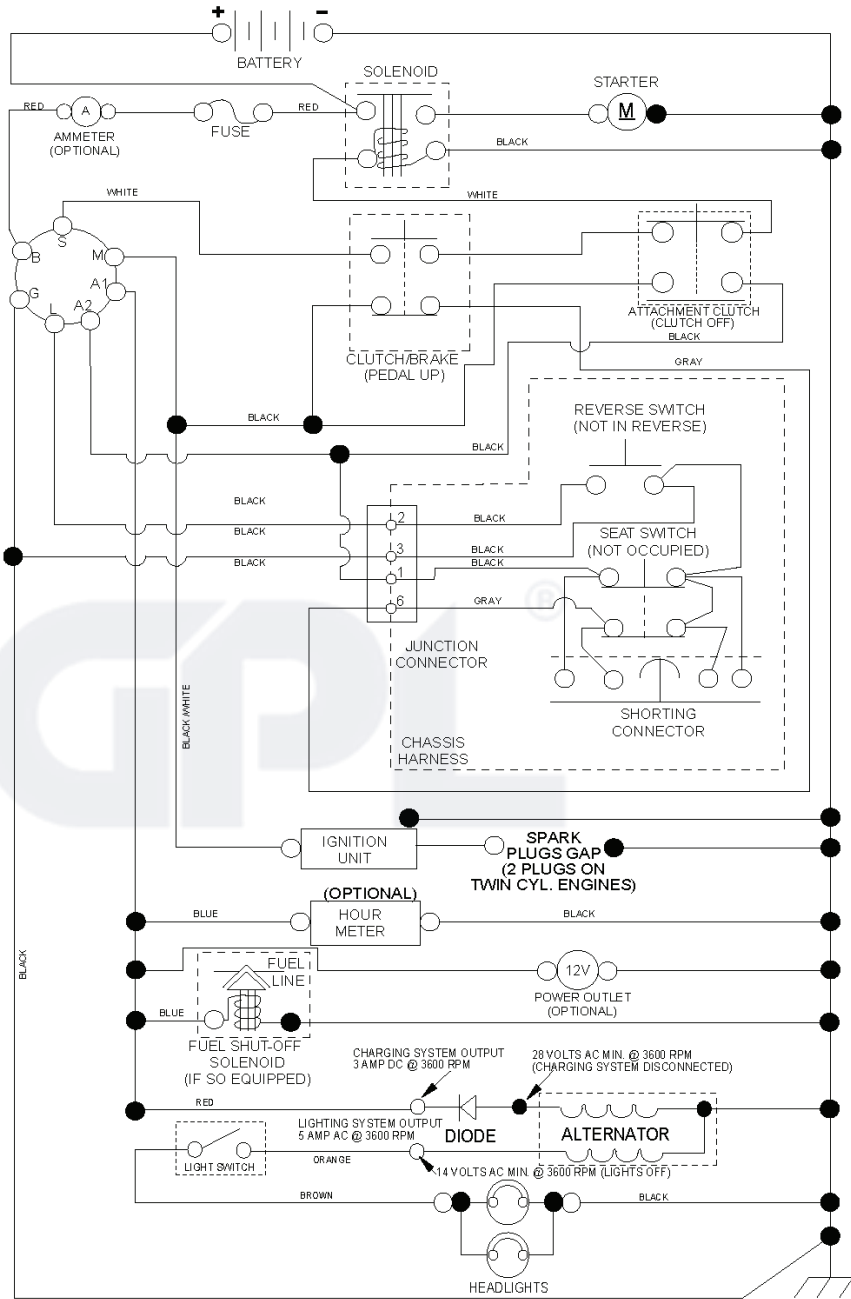

REF.	PART NO.	DESCRIPTION	REMARK	QTY.	KIT
1	581724001	DECAL		1	
2	581579701	DECAL		1	
3	581578101	DECAL		1	
4	581579601	DECAL		1	
5	581580001	DECAL		1	
6	584904601	DECAL		1	
8	581579201	DECAL		1	
9	532438382	DECAL		1	
10	581724601	DECAL		1	
11	581578001	DECAL		1	
13	532437966	DECAL		1	
14	532444422	DECAL		1	
15	532145005	DECAL		1	
16	532185651	DECAL		1	
17	581258501	DECAL		1	
18	532444452	DECAL		1	
--	532409505	PAD		1	
--	532409507	PAD		1	
--	581724801	DECAL		1	

engine-tex_bs-2cyl_49_r1

SPARK ARRESTER KIT

REF.	PART NO.	DESCRIPTION	REMARK	QTY.	KIT
1	000000000	W/O DESCRIPTION	ENGINE B&S MODEL NO. 407777-3574-G5 (581082301)	1	
2	532149723	MUFFLER		1	
9	532194320	BELT GUIDE		1	
12	586478501	PULLEY		1	
15	532407545	FUEL TANK		1	
18	532430220	FUEL CAP		1	
20	532446504	THROTTLE CONTROL		1	
21	532416358	SCREW		1	
28	532137040	HOSE		1	
29	532137180	SPARK ARRESTER KIT		1	
37	532123487	HOSE CLAMP		1	
42	810040700	WASHER		1	
45	873510400	NUT		1	
62	532434017	SHIELD		1	
69	532165391	GASKET		1	
70	532159955	TUBE		1	
71	532160589	TUBE		1	
79	532183906	SCREW		1	
81	532148456	TUBE		1	
82	532428287	PLUG		1	
84	817060620	SCREW		1	
85	532173937	BOLT		1	
90	817000616	SCREW		1	
96	819091416	WASHER		1	
97	817670412	SCREW		1	
102	817000512	SCREW		1	

IGNITION SWITCH

POSITION	CIRCUIT	"MAKE"
OFF	M+G+A1	
RUN/OVERRIDE	B+A1	
RUN	B+A1	L+A2
START	B+S+A1	

WIRING INSULATED CLIPS
 NOTE: IF WIRING INSULATED CLIPS WERE REMOVED FOR SERVICING OF UNIT, THEY SHOULD BE RE-INSTALLED TO PROPERLY SECURE YOUR WIRING.

seat-tex_6.5SL_3

REF.	PART NO.	DESCRIPTION	REMARK	QTY.	KIT
1	532406625	SEAT		1	
2	532180166	BRACKET		1	
3	532140675	STRAP		1	
6	873800600	NUT		1	
7	532124181	SPRING		1	
8	532171877	BOLT		1	
10	532196977	PLATE		1	
21	532171852	BOLT		1	
37	873800500	LOCK NUT		1	
40	532197661	HANDLE		1	
41	532198200	SPRING		1	
43	874760612	BOLT		1	
44	819133812	WASHER		1	