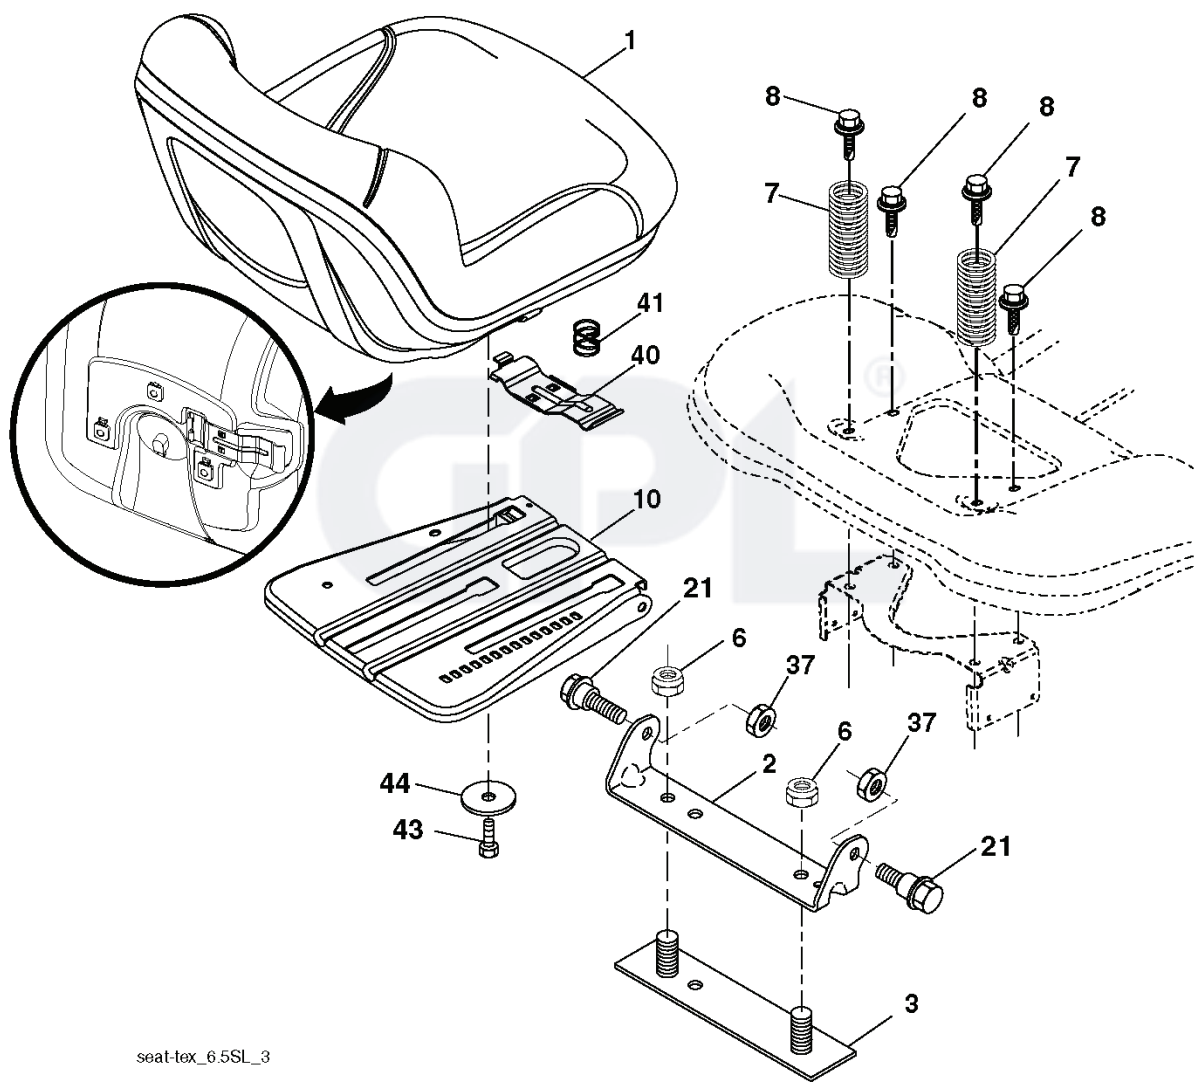

lift-tex_17_r3

*Key 91 may be substituted for Key 101

REF.	PART NO.	DESCRIPTION	REMARK	QTY.	KIT
2	532422027	SHAFT		1	
3	532195231	LEVER		1	
7	581238401	GRIP		1	
10	532196314	SPRING		1	
87	532194209	SPRING		1	
88	532410710	SPRING		1	
89	819191912	WASHER		1	
90	532194208	PIN		1	
91	532195181	LINK		1	
97	817000612	SCREW		1	
98	532195270	LINK		1	
100	873930600	NUT		1	
101	532407003	LINK		1	

IGNITION SWITCH

POSITION	CIRCUIT	"MAKE"
OFF	M+G+A1	
RUN/OVERRIDE	B+A1	
RUN	B+A1	L+A2
START	B+S+A1	

WIRING INSULATED CLIPS
 NOTE: IF WIRING INSULATED CLIPS WERE REMOVED FOR SERVICING OF UNIT, THEY SHOULD BE RE-INSTALLED TO PROPERLY SECURE YOUR WIRING.