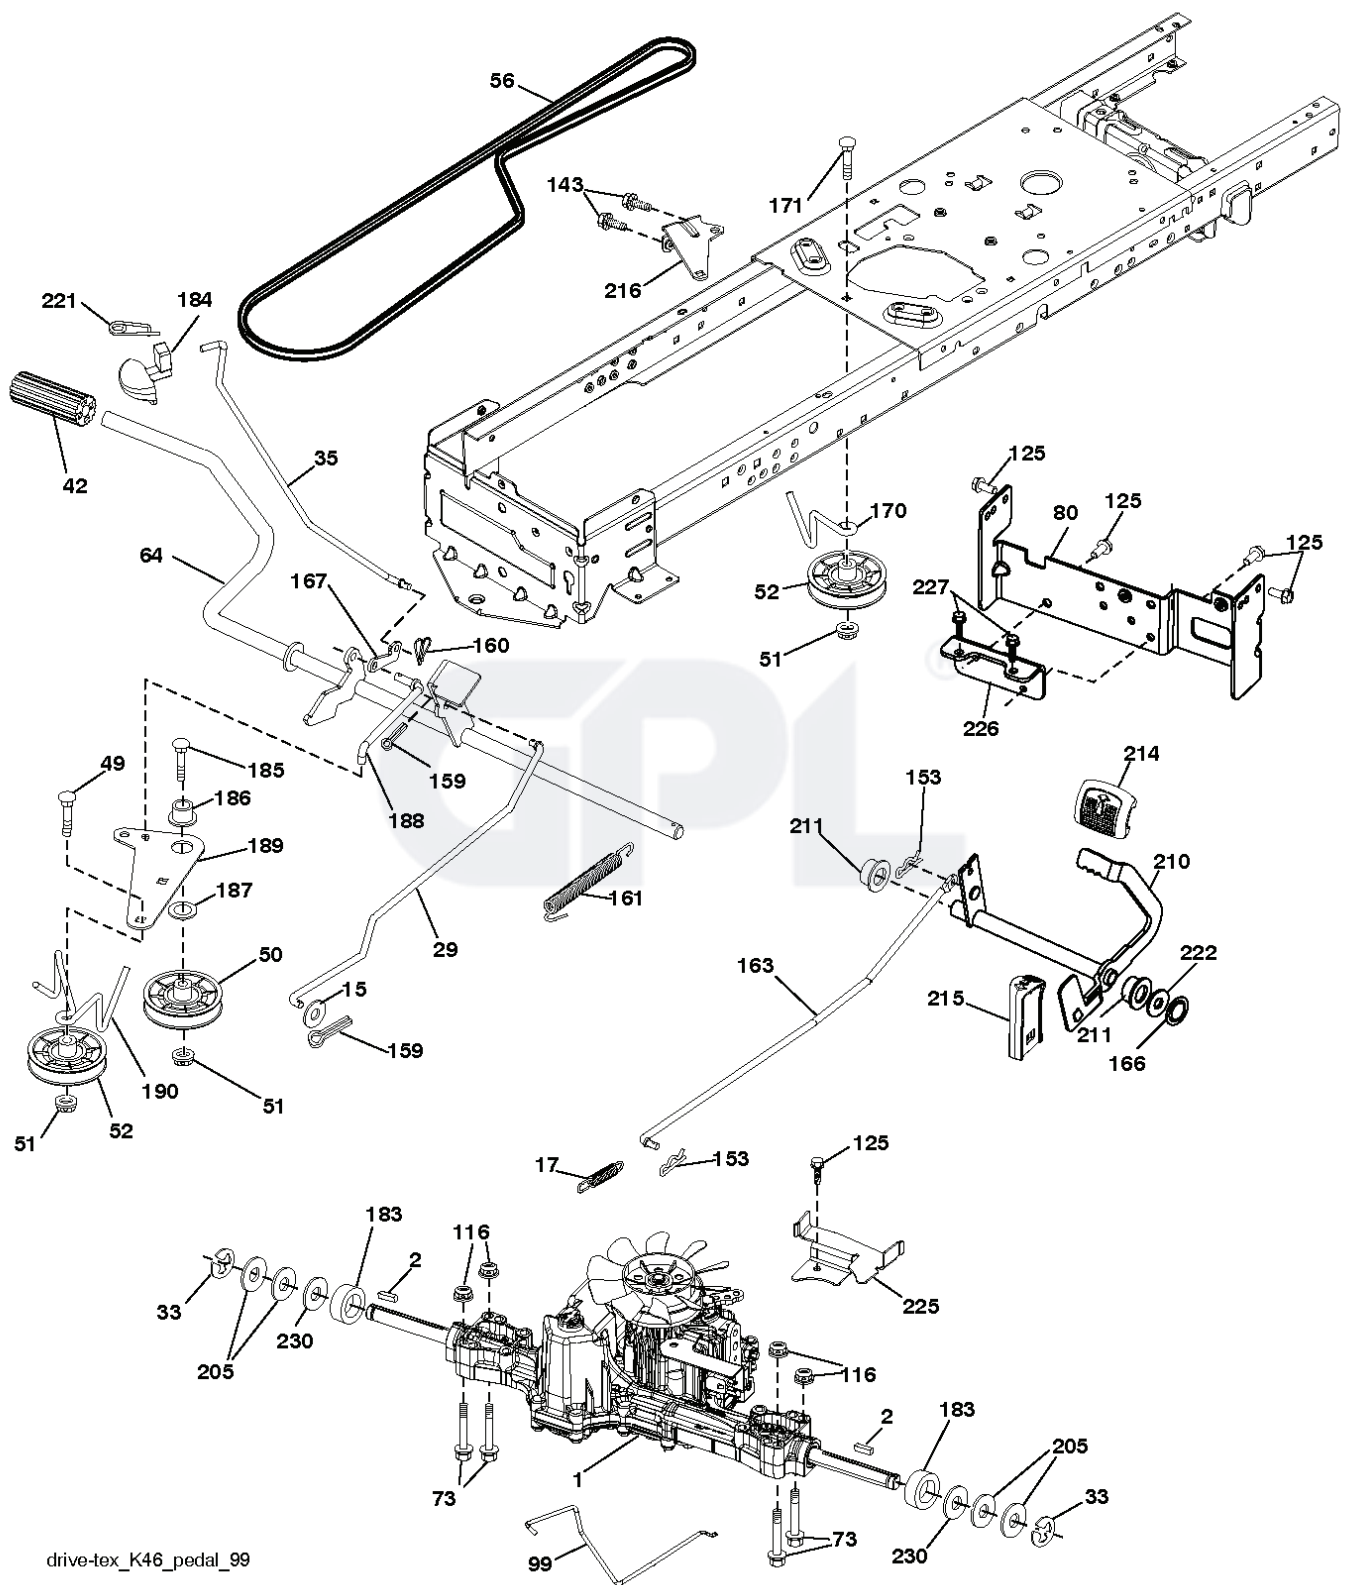

REF.	PART NO.	DESCRIPTION	REMARK	QTY.	KIT
1	532059192	CAP VALVE		1	
2	532065139	NIPPLE		1	
3	532125121	RIM	FRONT	1	
4	532059904	HOSE	(Service Item Only)	1	
5	532106222	TIRE	FRONT	1	
6	532124957	FITTING	(Front Wheel Only)	1	
7	532124959	BEARING	(Front Wheel Only)	1	
8	532193268	HUB CAP		1	
9	532138468	TIRE	REAR	1	
10	532124926	HOSE	(Service Item Only)	1	
11	532125122	RIM	REAR	1	
--	532144334	SEALING FOAM		1	

---

REF.	PART NO.	DESCRIPTION	REMARK	QTY.	KIT
1	581724001	DECAL		1	
2	581579701	DECAL		1	
3	581578101	DECAL		1	
4	581579601	DECAL		1	
5	581580001	DECAL		1	
6	581724103	DECAL		1	
7	532124433	DECAL		1	
8	581579201	DECAL		1	
9	532438382	DECAL		1	
10	581724601	DECAL		1	
11	581578001	DECAL		1	
12	581579101	DECAL		1	
13	532437966	DECAL		1	
14	532444422	DECAL		1	
15	532145005	DECAL		1	
16	532185651	DECAL		1	
17	581258501	DECAL		1	
18	532444452	DECAL		1	
19	581578601	DECAL		1	
--	532409505	PAD		1	
--	532409507	PAD		1	
--	581724801	DECAL		1	