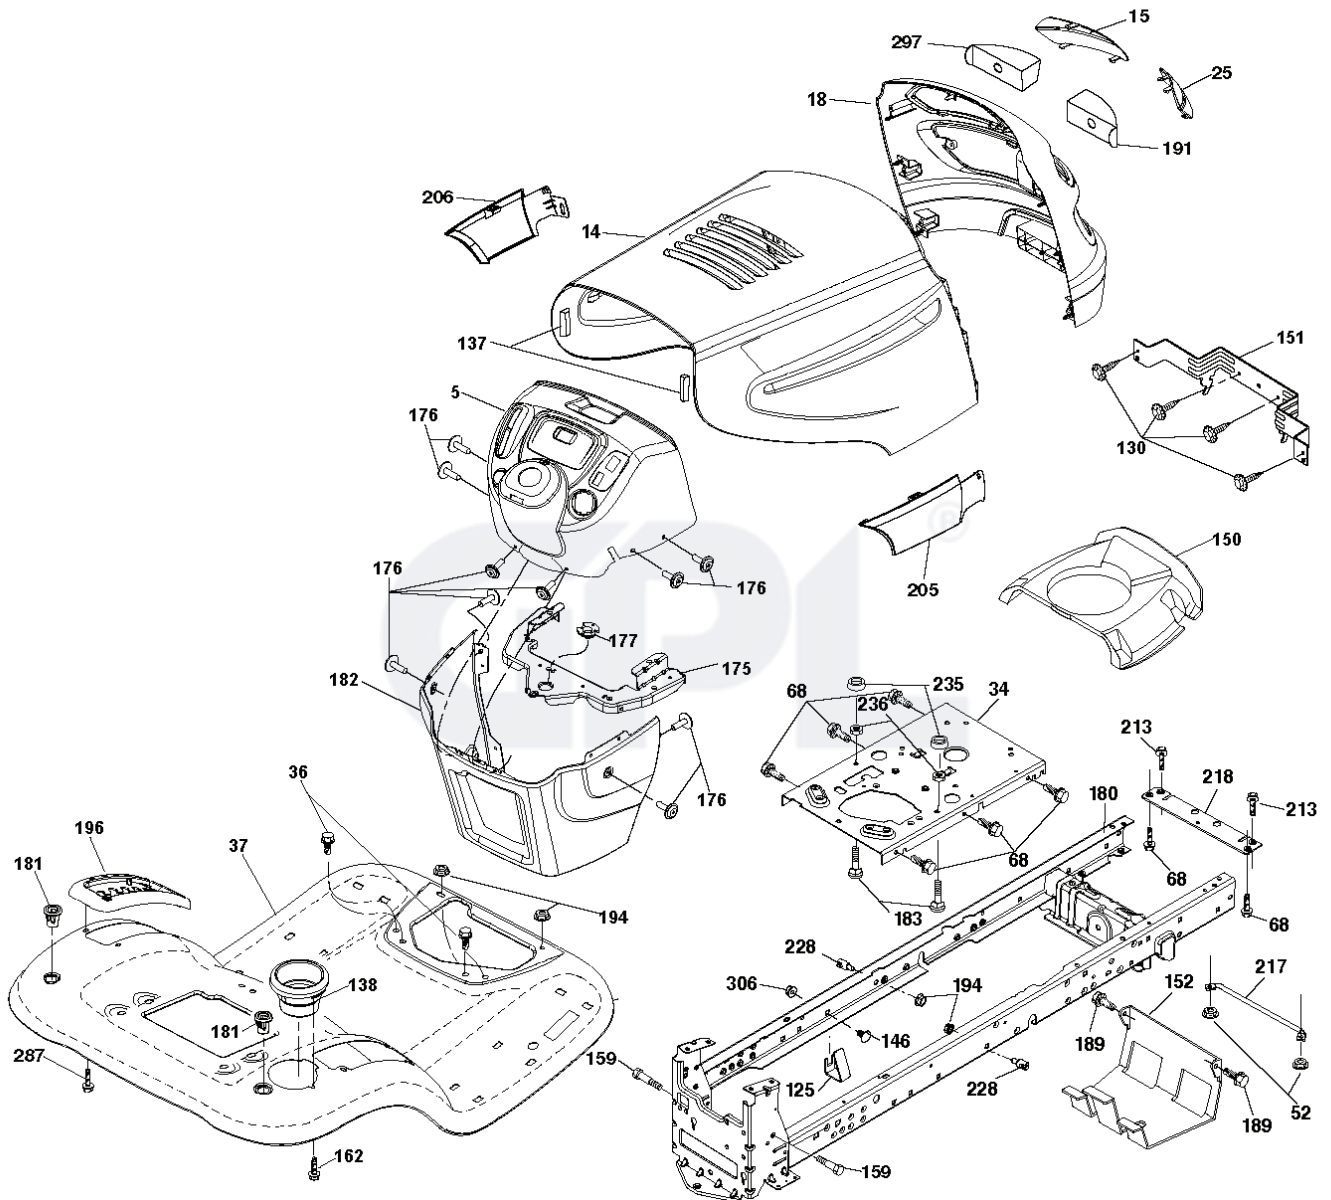

GPL®

steering-tex\_STDHRR\_5\_r2

REF.	PART NO.	DESCRIPTION	REMARK	QTY.	KIT
1	532424551	STEERING WHEEL		1	
2	532195968	SHAFT		1	
4	532403087	SPINDLE		1	
5	532403088	SPINDLE		1	
6	532124931	WASHER		1	
7	532121748	WASHER		1	
8	812000029	RETAINER RING		1	
9	532121232	HUB CAP		1	
13	532121749	WASHER		1	
14	810040600	WASHER		1	
15	873540600	NUT		1	
16	532429373	SHAFT		1	
19	532194729	PLATE		1	
20	532411291	STEERING COLUMN		1	
21	532186737	ADAPTER		1	
22	532420537	SUPPORT		1	
26	532441506	HUB CAP		1	
28	817000612	SCREW		1	
33	810040500	WASHER		1	
35	532194732	PLATE		1	
45	819113812	WASHER		1	
53	532188967	WASHER		1	
57	532407465	BRACKET		1	
58	532194747	BOLT		1	
59	532194748	WASHER		1	
60	873971000	NUT		1	
61	532194740	LINK		1	
62	532194741	LINK		1	
63	817000512	SCREW		1	
64	532199849	SPRING RETAINER		1	
66	871020748	BOLT		1	
67	532194737	BUSHING		1	
68	873900700	NUT		1	
69	532199162	WASHER		1	
70	532196197	BRACKET		1	
71	532190752	SHAFT		1	
72	532428982	BOLT		1	
122	532444962	CAP		1	

REF.	PART NO.	DESCRIPTION	REMARK	QTY.	KIT
1	532059192	CAP VALVE		1	
2	532065139	NIPPLE		1	
3	532125121	RIM	FRONT	1	
4	532059904	HOSE	(Service Item Only)	1	
5	532106222	TIRE	FRONT	1	
6	532124957	FITTING	(Front Wheel Only)	1	
7	532124959	BEARING	(Front Wheel Only)	1	
8	532193268	HUB CAP		1	
9	532138468	TIRE	REAR	1	
10	532124926	HOSE	(Service Item Only)	1	
11	532125122	RIM	REAR	1	
--	532144334	SEALING FOAM		1	