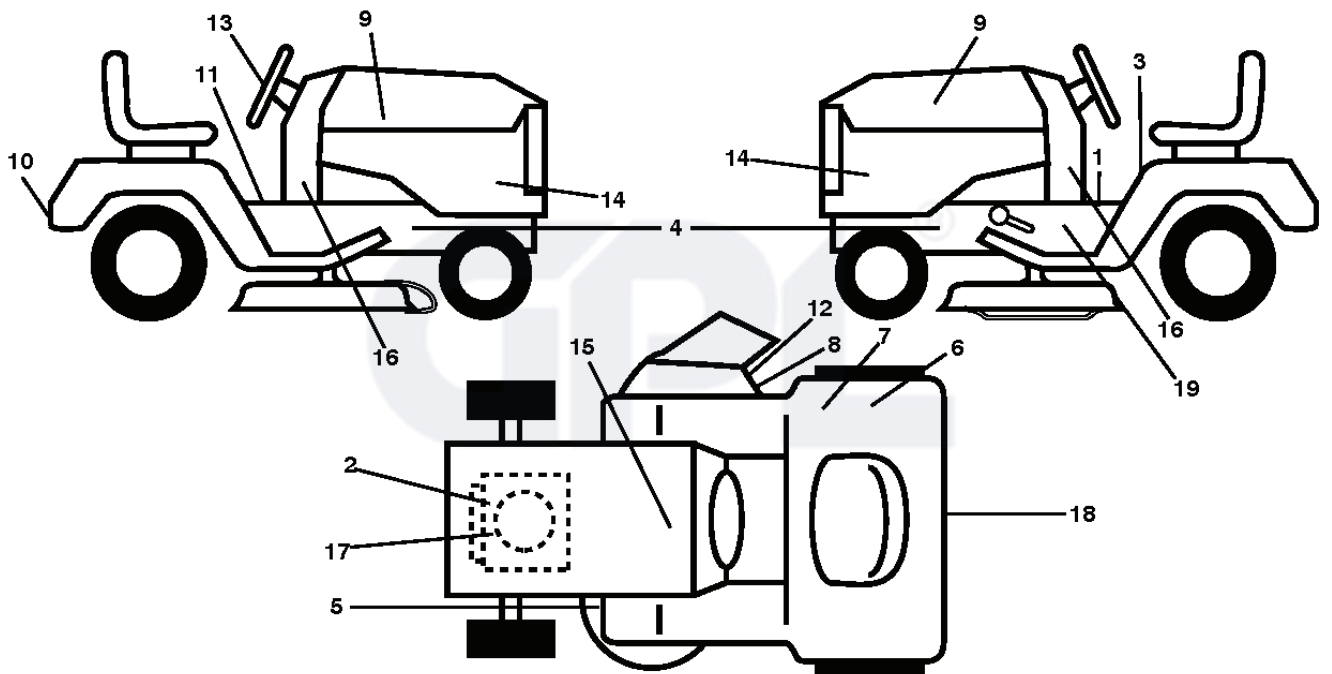

REF.	PART NO.	DESCRIPTION	REMARK	QTY.	KIT
1	581724001	DECAL		1	
2	581579701	DECAL		1	
3	581578101	DECAL		1	
4	581579601	DECAL		1	
5	581580001	DECAL		1	
6	581724103	DECAL		1	
7	532124433	DECAL		1	
8	581579201	DECAL		1	
9	532438382	DECAL		1	
10	581724601	DECAL		1	
11	581578001	DECAL		1	
12	581579101	DECAL		1	
13	532437966	DECAL		1	
14	532444422	DECAL		1	
15	532145005	DECAL		1	
16	532185651	DECAL		1	
17	581258501	DECAL		1	
18	532444452	DECAL		1	
19	581578601	DECAL		1	
--	532409505	PAD		1	
--	532409507	PAD		1	
--	581724801	DECAL		1