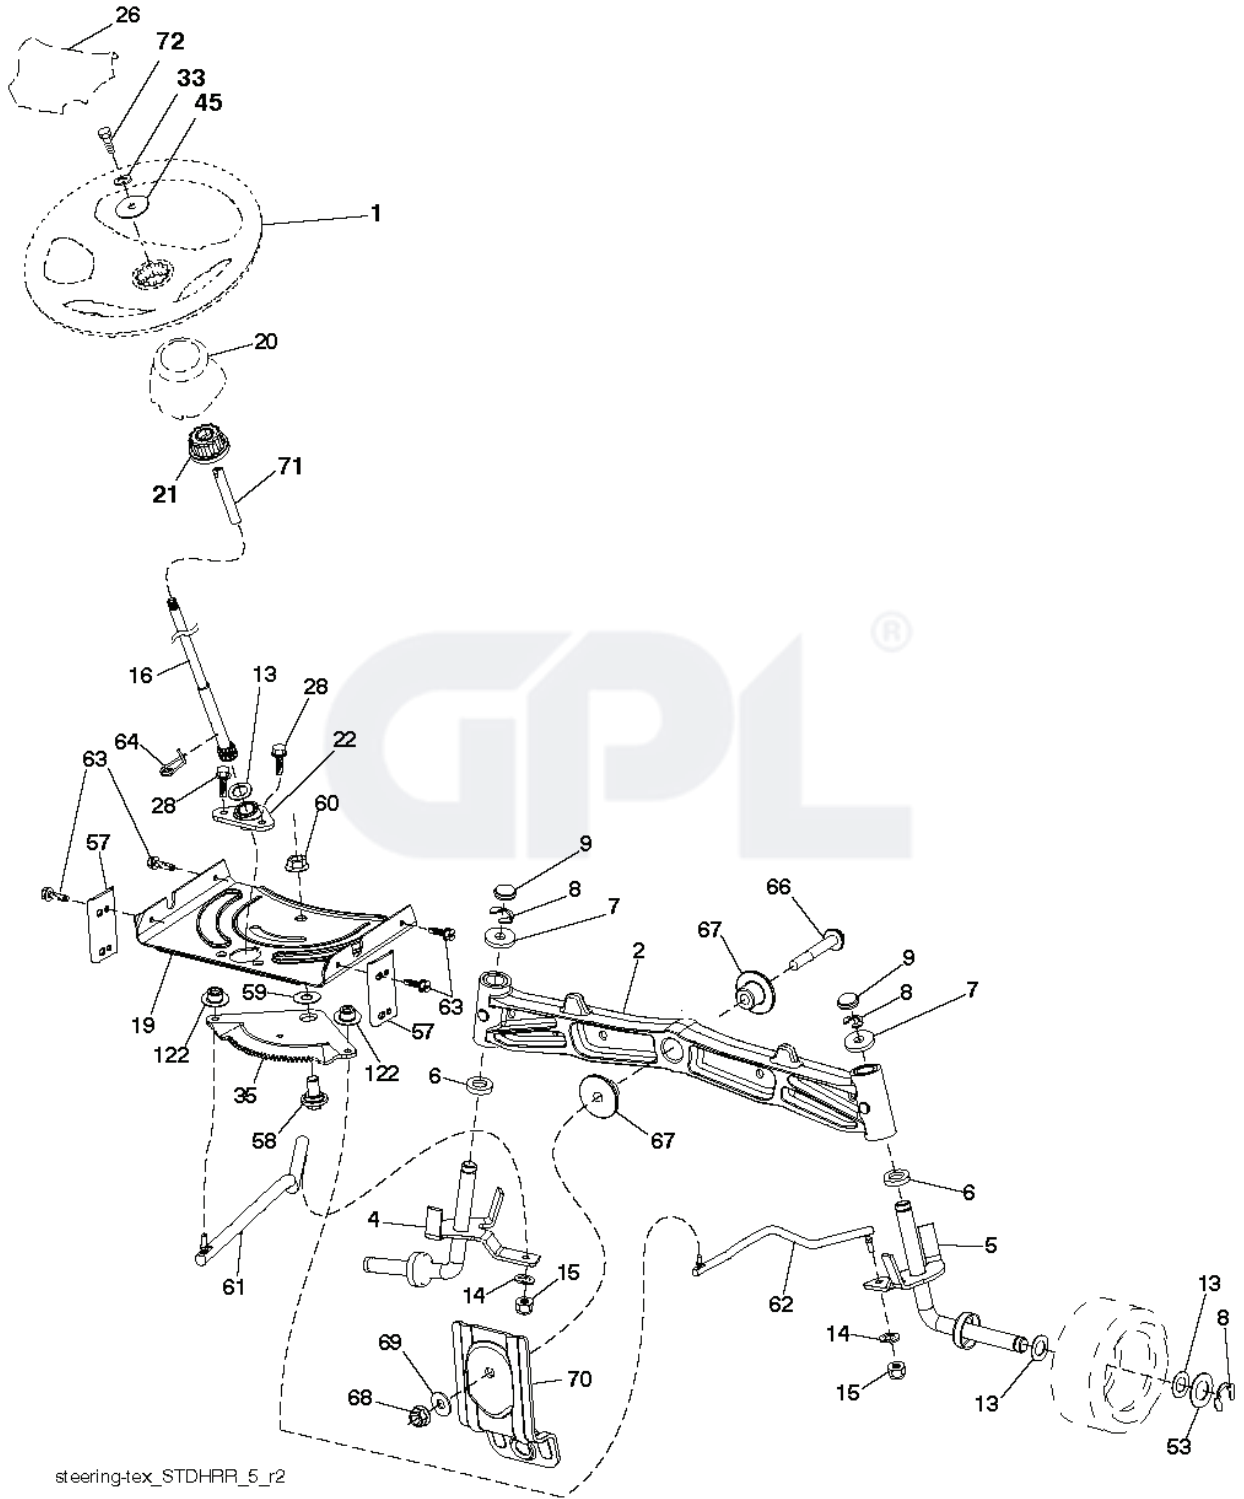

steering-tex_STDHRR_5_r2

REF.	PART NO.	DESCRIPTION	REMARK	QTY.	KIT
1	532424551	STEERING WHEEL		1	
2	532195968	SHAFT		1	
4	532403087	SPINDLE		1	
5	532403088	SPINDLE		1	
6	532124931	WASHER		1	
7	532121748	WASHER		1	
8	812000029	RETAINER RING		1	
9	532121232	HUB CAP		1	
13	532121749	WASHER		1	
14	810040600	WASHER		1	
15	873540600	NUT		1	
16	532429373	SHAFT		1	
19	532194729	PLATE		1	
20	532411291	STEERING COLUMN		1	
21	532186737	ADAPTER		1	
22	532420537	SUPPORT		1	
26	532441506	HUB CAP		1	
28	817000612	SCREW		1	
33	810040500	WASHER		1	
35	532194732	PLATE		1	
45	819113812	WASHER		1	
53	532188967	WASHER		1	
57	532407465	BRACKET		1	
58	532194747	BOLT		1	
59	532194748	WASHER		1	
60	873971000	NUT		1	
61	532194740	LINK		1	
62	532194741	LINK		1	
63	817000512	SCREW		1	
64	532199849	SPRING RETAINER		1	
66	871020748	BOLT		1	
67	532194737	BUSHING		1	
68	873900700	NUT		1	
69	532199162	WASHER		1	
70	532196197	BRACKET		1	
71	532190752	SHAFT		1	
72	532428982	BOLT		1	
122	532444962	CAP		1