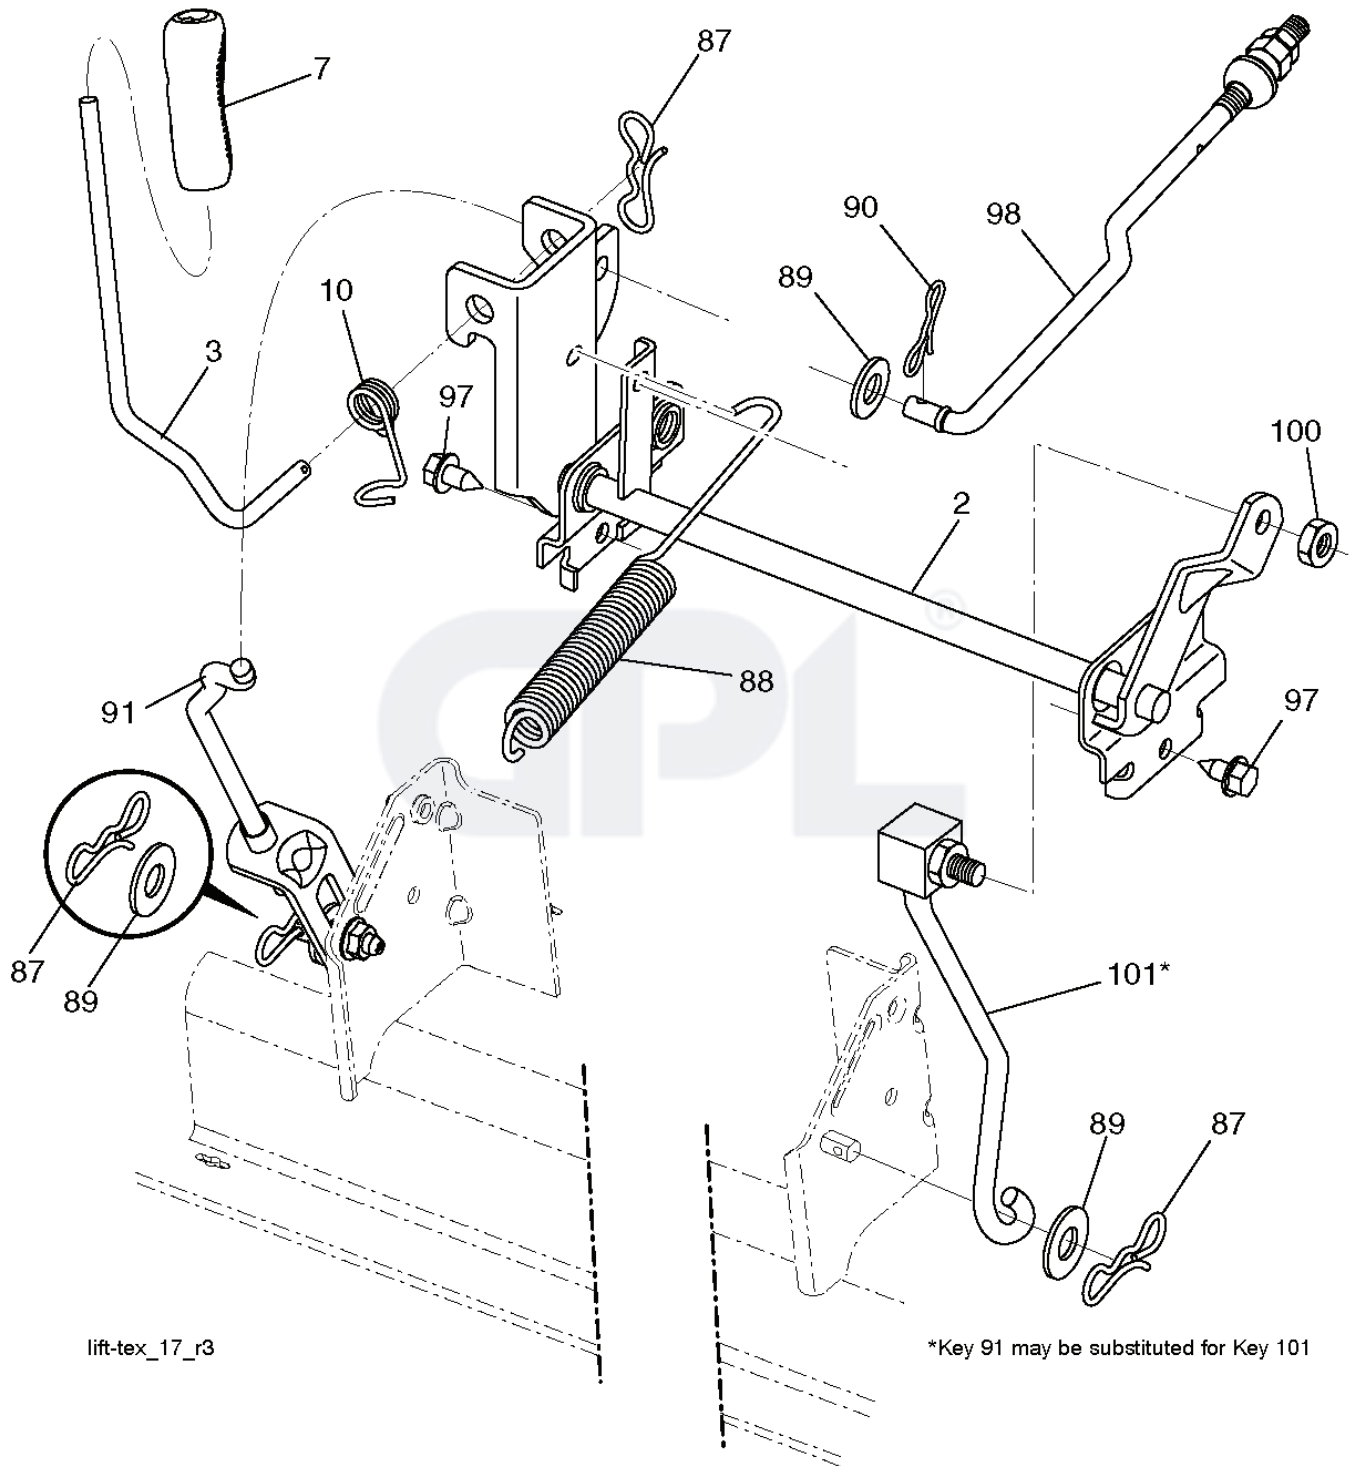

M22042H, 96041023501, 2012-06

---

**SPARE PARTS LIST**

REF.	PART NO.	DESCRIPTION	REMARK	QTY.	KIT
1	532196495	HOUSING		1	
6	532195186	ARM		1	
7	532416358	SCREW		1	
8	532193003	SCREW		1	
11	532138971	BLADE		1	
13	532192872	SHAFT ASSY		1	
14	532187281	BEARING HOUSING		1	
15	532110485	BEARING		1	
19	532196539	BOLT		1	
20	532159770	RAIL		1	
21	873680500	NUT		1	
23	532192557	HINGE		1	
24	532105304	HUB CAP		1	
25	532197026	TORSION SPRING		1	
26	532110452	NUT		1	
27	532403004	SHIELD		1	
29	532131491	SHAFT		1	
31	532187690	WASHER		1	
32	532197473	PULLEY		1	
33	532400234	NUT		1	
34	872110612	BOLT		1	
36	532197379	PULLEY		1	
37	819131316	WASHER		1	
38	532432520	KEEPER		1	
40	873900600	NUT		1	
41	584953901	BOLT		1	
42	532198410	SPRING		1	
43	532197256	SPRING		1	
46	532137729	SCREW		1	
47	532197250	BRACKET		1	
55	532437110	ARM		1	
56	532199092	SPACER		1	
57	817000616	SCREW		1	
59	532141043	GUARD		1	
60	532197261	ARM		1	
62	872110616	BOLT		1	
63	532199477	ARM		1	
64	532199790	LINK		1	
67	532409792	HANDLE		1	
68	532429636	BELT		1	
69	872140505	BOLT		1	
70	532198332	CLUTCH		1	
113	817000510	BOLT		1	
116	532124842	BOLT		1	
117	532188606	WHEEL		1	
119	819121414	WASHER		1	
122	532197258	BELT GUIDE		1	
123	532197259	BELT GUIDE		1	
144	532199204	BELT GUIDE		1	
145	532193197	PULLEY		1	
147	532401971	SPRING		1	
152	532435111	CABLE		1	
188	532195161	STUD		1	
189	873900500	NUT		1	
192	532197260	BRACKET		1	
195	817000612	SCREW		1	
241	532152927	SCREW		1	
242	532415598	HOSE COUPLING		1	
--	532192870	SPINDLE		1	
--	532437730	CUTTING DECK		1	

REF.	PART NO.	DESCRIPTION	REMARK	QTY.	KIT
1	532059192	CAP VALVE		1	
2	532065139	NIPPLE		1	
3	532125121	RIM	FRONT	1	
4	532059904	HOSE	(Service Item Only)	1	
5	532106222	TIRE	FRONT	1	
6	532124957	FITTING	(Front Wheel Only)	1	
7	532124959	BEARING	(Front Wheel Only)	1	
8	532193268	HUB CAP		1	
9	532138468	TIRE	REAR	1	
10	532124926	HOSE	(Service Item Only)	1	
11	532125122	RIM	REAR	1	
--	532144334	SEALING FOAM		1	