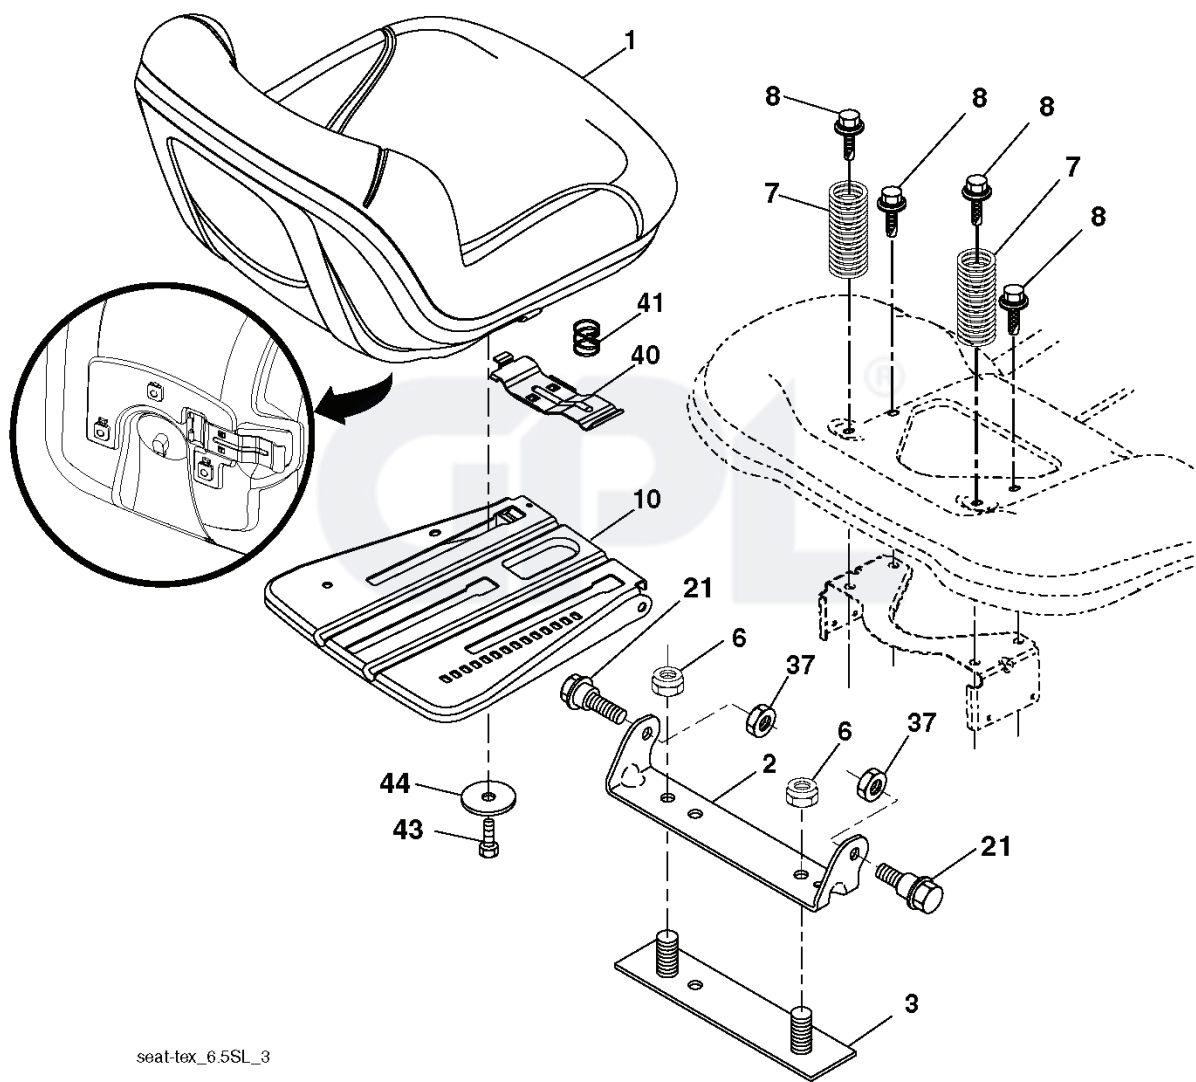

IGNITION SWITCH

POSITION	CIRCUIT	"MAKE"
OFF	M+G+A1	
RUN/OVERRIDE	B+A1	
RUN	B+A1	L+A2
START	B+S+A1	

**WIRING INSULATED CLIPS**  
 NOTE: IF WIRING INSULATED CLIPS WERE REMOVED FOR SERVICING OF UNIT, THEY SHOULD BE RE-INSTALLED TO PROPERLY SECURE YOUR WIRING.

seat-tex\_6.5SL\_3

REF.	PART NO.	DESCRIPTION	REMARK	QTY.	KIT
1	532406625	SEAT		1	
2	532180166	BRACKET		1	
3	532140675	STRAP		1	
6	873800600	NUT		1	
7	532124181	SPRING		1	
8	532171877	BOLT		1	
10	532196977	PLATE		1	
21	532171852	BOLT		1	
37	873800500	LOCK NUT		1	
40	532197661	HANDLE		1	
41	532198200	SPRING		1	
43	874760612	BOLT		1	
44	819133812	WASHER		1	
	PART NO.		REMARK		KIT