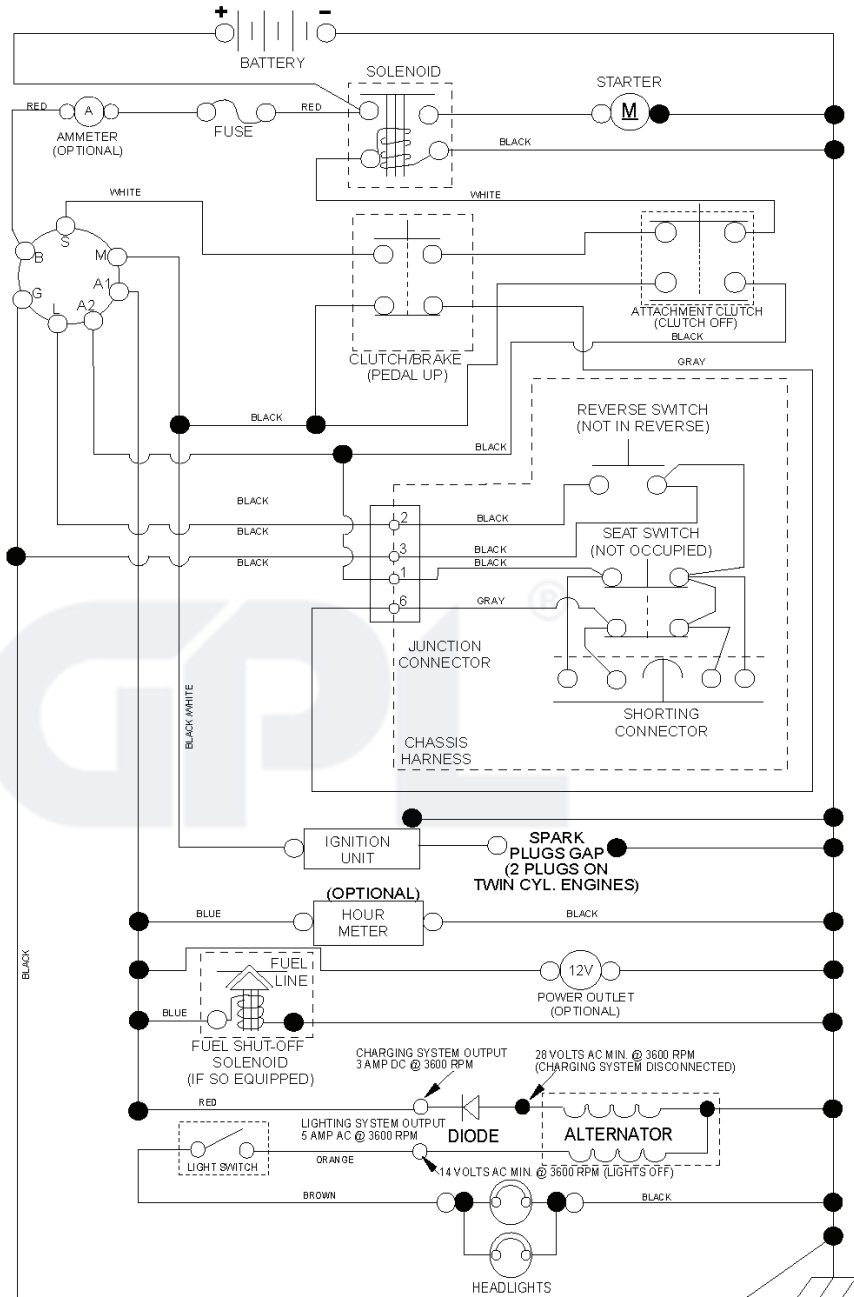

REF.	PART NO.	DESCRIPTION	REMARK	QTY.	KIT
1	532163465	BATTERY		1	
2	874760412	BOLT		1	
8	532193228	BOX		1	
16	532176138	MICRO SWITCH		1	
21	532183759	HARNESS		1	
22	532004152	BULB		1	
25	581498001	CABLE		1	
26	532175158	FUSE		1	
27	873510400	NUT		1	
28	532421686	CABLE		1	
29	532401545	SWITCH		1	
30	532193350	IGNITION MODULE		1	
33	532411933	KEY		1	
34	532110712	SWITCH		1	
40	581023101	HARNESS		1	
43	532192507	SOLENOID		1	
55	817060512	SCREW		1	
71	581023001	HARNESS		1	
79	532175242	HOLDER		1	
87	532197802	SWITCH		1	
90	532435395	TERMINAL COVER		1	
99	817670412	SCREW		1	
102	532404454	CABLE		1	
105	532407568	SWITCH		1	
106	532174814	NUT		1	

engine-tex\_bs-2cyl\_49

**SPARK ARRESTER KIT**

REF.	PART NO.	DESCRIPTION	REMARK	QTY.	KIT
1	000000000	W/O DESCRIPTION	ENGINE B&S MODEL NO. 407777-3574-G5 (581082301)	1	
2	532149723	MUFFLER		1	
9	532194320	BELT GUIDE		1	
12	532405471	PULLEY		1	
15	532407545	FUEL TANK		1	
18	532430220	FUEL CAP		1	
20	532446504	THROTTLE CONTROL		1	
21	532416358	SCREW		1	
28	532137040	HOSE		1	
29	532137180	SPARK ARRESTER KIT		1	
37	532123487	HOSE CLAMP		1	
42	810040700	WASHER		1	
45	873510400	NUT		1	
62	532434017	SHIELD		1	
69	532165391	GASKET		1	
70	581881101	TUBE		1	
71	581881001	TUBE		1	
79	532183906	SCREW		1	
81	532148456	TUBE		1	
82	532428287	PLUG		1	
84	817060620	SCREW		1	
85	532173937	BOLT		1	
87	532171877	BOLT		1	
90	817000616	SCREW		1	
96	819091416	WASHER		1	
97	817670412	SCREW		1	

IGNITION SWITCH

POSITION	CIRCUIT	"MAKE"
OFF	M+G+A1	
RUN/OVERRIDE	B+A1	
RUN	B+A1	L+A2
START	B+S+A1	

**WIRING INSULATED CLIPS**  
 NOTE: IF WIRING INSULATED CLIPS WERE REMOVED FOR SERVICING OF UNIT, THEY SHOULD BE RE-INSTALLED TO PROPERLY SECURE YOUR WIRING.