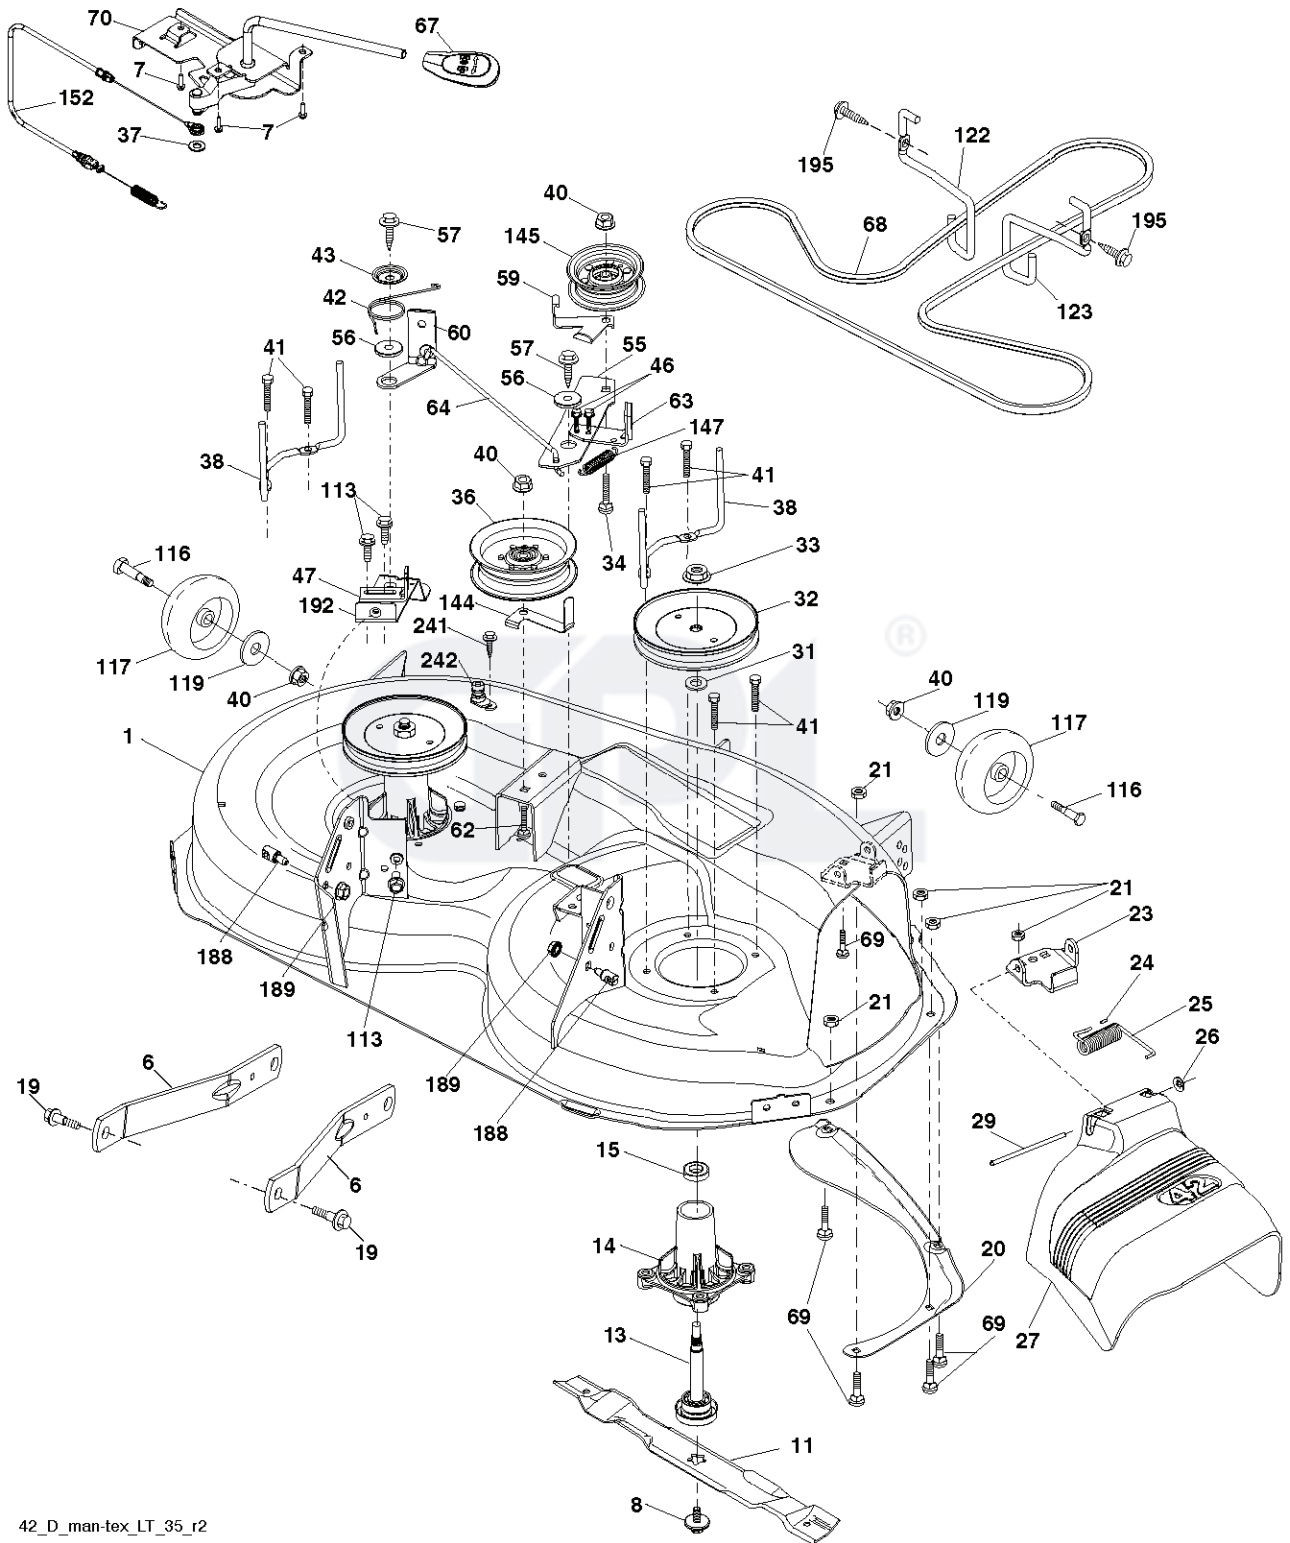

M22042H, 96041023501, 2012-06

---

**SPARE PARTS LIST**

REF.	PART NO.	DESCRIPTION	REMARK	QTY.	KIT
1	532196495	HOUSING		1	
6	532195186	ARM		1	
7	532416358	SCREW		1	
8	532193003	SCREW		1	
11	532138971	BLADE		1	
13	532192872	SHAFT ASSY		1	
14	532187281	BEARING HOUSING		1	
15	532110485	BEARING		1	
19	532196539	BOLT		1	
20	532159770	RAIL		1	
21	873680500	NUT		1	
23	532192557	HINGE		1	
24	532105304	HUB CAP		1	
25	532197026	TORSION SPRING		1	
26	532110452	NUT		1	
27	532403004	SHIELD		1	
29	532131491	SHAFT		1	
31	532187690	WASHER		1	
32	532197473	PULLEY		1	
33	532400234	NUT		1	
34	872110612	BOLT		1	
36	532197379	PULLEY		1	
37	819131316	WASHER		1	
38	532432520	KEEPER		1	
40	873900600	NUT		1	
41	584953901	BOLT		1	
42	532198410	SPRING		1	
43	532197256	SPRING		1	
46	532137729	SCREW		1	
47	532197250	BRACKET		1	
55	532437110	ARM		1	
56	532199092	SPACER		1	
57	817000616	SCREW		1	
59	532141043	GUARD		1	
60	532197261	ARM		1	
62	872110616	BOLT		1	
63	532199477	ARM		1	
64	532199790	LINK		1	
67	532409792	HANDLE		1	
68	532429636	BELT		1	
69	872140505	BOLT		1	
70	532198332	CLUTCH		1	
113	817000510	BOLT		1	
116	532124842	BOLT		1	
117	532188606	WHEEL		1	
119	819121414	WASHER		1	
122	532197258	BELT GUIDE		1	
123	532197259	BELT GUIDE		1	
144	532199204	BELT GUIDE		1	
145	532193197	PULLEY		1	
147	532401971	SPRING		1	
152	532435111	CABLE		1	
188	532195161	STUD		1	
189	873900500	NUT		1	
192	532197260	BRACKET		1	
195	817000612	SCREW		1	
241	532152927	SCREW		1	
242	532415598	HOSE COUPLING		1	
--	532192870	SPINDLE		1	
--	532437730	CUTTING DECK		1	

REF.	PART NO.	DESCRIPTION	REMARK	QTY.	KIT
1	532059192	CAP VALVE		1	
2	532065139	NIPPLE		1	
3	532125121	RIM	FRONT	1	
4	532059904	HOSE	(Service Item Only)	1	
5	532106222	TIRE	FRONT	1	
6	532124957	FITTING	(Front Wheel Only)	1	
7	532124959	BEARING	(Front Wheel Only)	1	
8	532193268	HUB CAP		1	
9	532138468	TIRE	REAR	1	
10	532124926	HOSE	(Service Item Only)	1	
11	532125122	RIM	REAR	1	
--	532144334	SEALING FOAM		1	