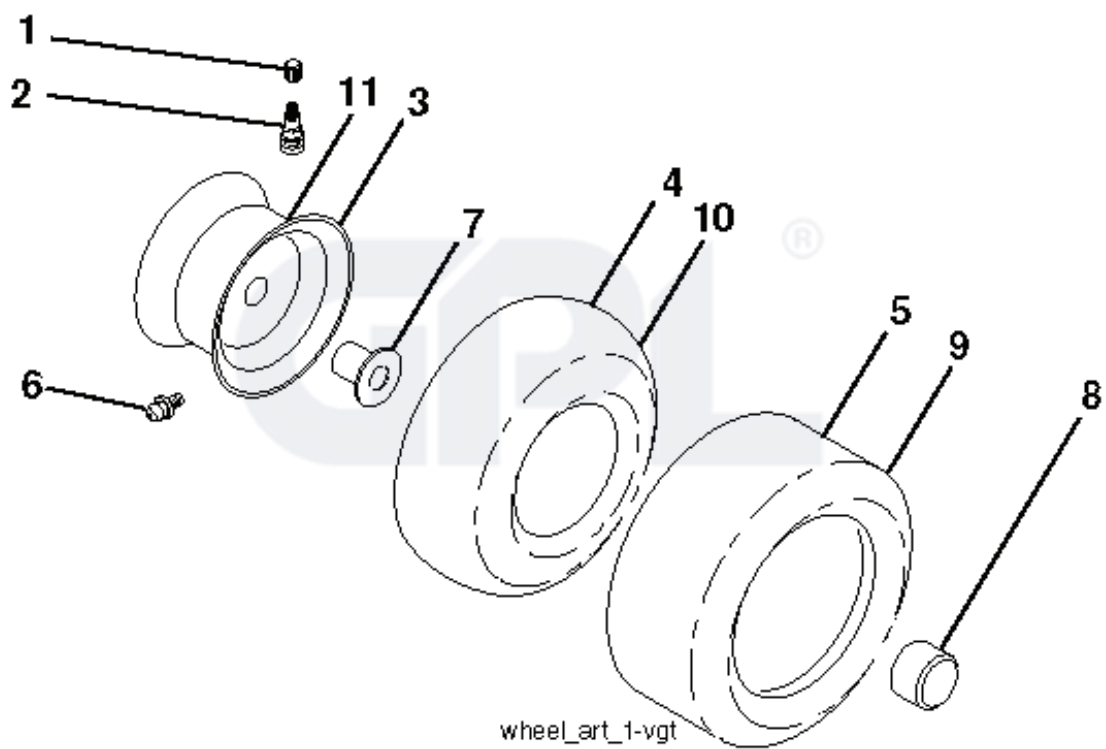

lift-tex\_17\_r3

\*Key 91 may be substituted for Key 101

---

REF.	PART NO.	DESCRIPTION	REMARK	QTY.	KIT
2	532422027	SHAFT		1	
3	532195231	LEVER		1	
7	581238401	GRIP		1	
10	532196314	SPRING		1	
87	532194209	SPRING		1	
88	532410710	SPRING		1	
89	819191912	WASHER		1	
90	532194208	PIN		1	
91	532195181	LINK		1	
97	817000612	SCREW		1	
98	532195270	LINK		1	
100	873930600	NUT		1	
101	532407003	LINK		1	

GPL®

steering-tex\_STDHRR\_5\_r2

REF.	PART NO.	DESCRIPTION	REMARK	QTY.	KIT
1	532424551	STEERING WHEEL		1	
2	532195968	SHAFT		1	
4	532403087	SPINDLE		1	
5	532403088	SPINDLE		1	
6	532124931	WASHER		1	
7	532121748	WASHER		1	
8	812000029	RETAINER RING		1	
9	532121232	HUB CAP		1	
13	532121749	WASHER		1	
14	810040600	WASHER		1	
15	873540600	NUT		1	
16	532429373	SHAFT		1	
19	532194729	PLATE		1	
20	532411291	STEERING COLUMN		1	
21	532186737	ADAPTER		1	
22	532420537	SUPPORT		1	
26	532441506	HUB CAP		1	
28	817000612	SCREW		1	
33	810040500	WASHER		1	
35	532194732	PLATE		1	
45	819113812	WASHER		1	
53	532188967	WASHER		1	
57	532407465	BRACKET		1	
58	532194747	BOLT		1	
59	532194748	WASHER		1	
60	873971000	NUT		1	
61	532194740	LINK		1	
62	532194741	LINK		1	
63	817000512	SCREW		1	
64	532199849	SPRING RETAINER		1	
66	871020748	BOLT		1	
67	532194737	BUSHING		1	
68	873900700	NUT		1	
69	532199162	WASHER		1	
70	532196197	BRACKET		1	
71	532190752	SHAFT		1	
72	532428982	BOLT		1	
122	532444962	CAP		1	

REF.	PART NO.	DESCRIPTION	REMARK	QTY.	KIT
1	532059192	CAP VALVE		1	
2	532065139	NIPPLE		1	
3	532125121	RIM	FRONT	1	
4	532059904	HOSE	(Service Item Only)	1	
5	532106222	TIRE	FRONT	1	
6	532124957	FITTING	(Front Wheel Only)	1	
7	532124959	BEARING	(Front Wheel Only)	1	
8	532193268	HUB CAP		1	
9	532138468	TIRE	REAR	1	
10	532124926	HOSE	(Service Item Only)	1	
11	532125122	RIM	REAR	1	
--	532144334	SEALING FOAM		1	