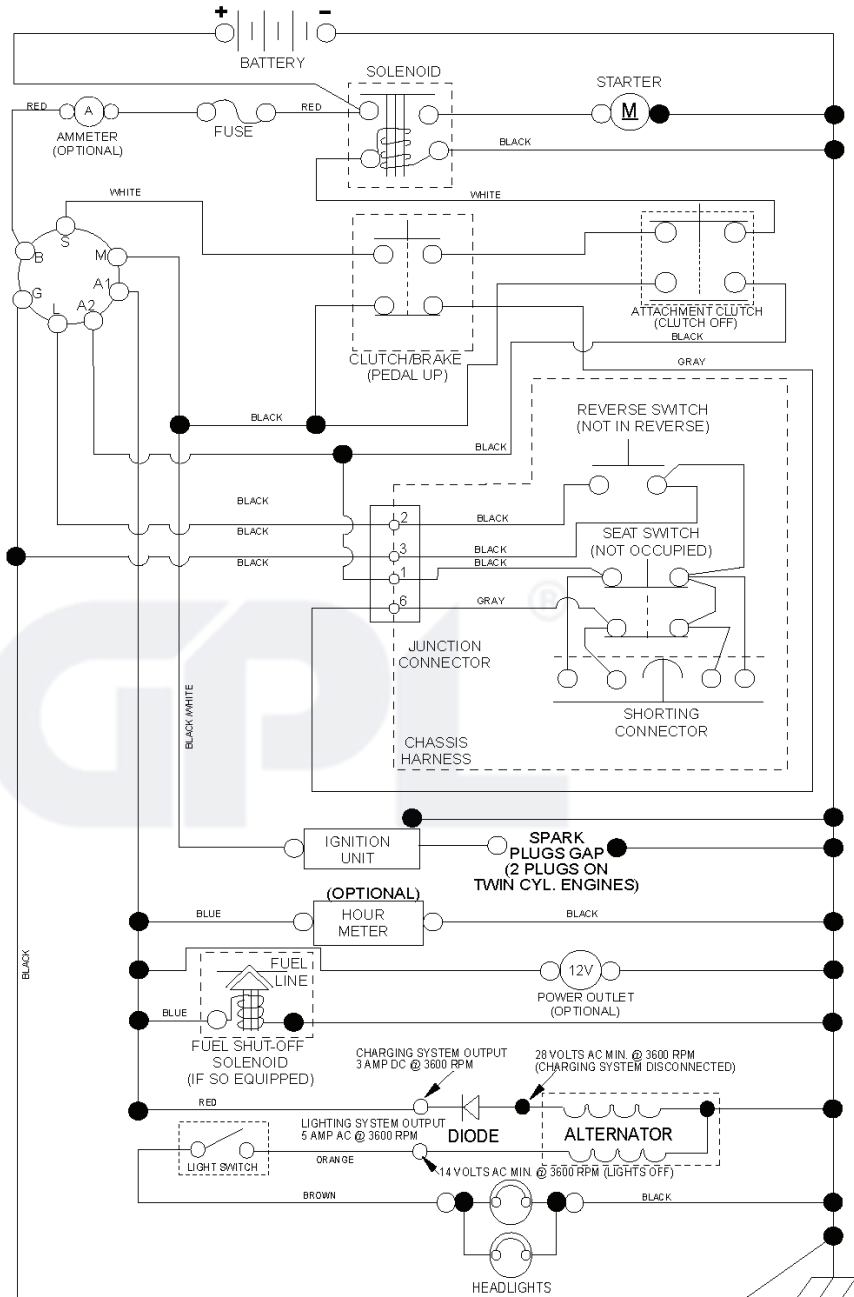

REF.	PART NO.	DESCRIPTION	REMARK	QTY.	KIT
1	532140837	DECAL		1	
2	532196841	DECAL		1	
3	532400389	LABEL		1	
4	532159736	DECAL		1	
5	532160396	DECAL		1	
6	532168869	DECAL		1	
7	532124433	DECAL		1	
8	532196357	DECALC."DANGER DEFLECTEUR"		1	
9	532431171	DECAL		1	
10	532162598	DECAL		1	
11	532159737	DECAL		1	
12	532182166	DECAL		1	
13	532442643	DECAL		1	
14	532434479	DECAL		1	
15	532145005	DECAL		1	
16	532185651	DECAL		1	
17	532429556	DECAL		1	
18	532434481	DECAL		1	
--	532166960	DECAL		1	
--	532409505	PAD		1	
--	532411273	PAD		1	

IGNITION SWITCH

POSITION	CIRCUIT	"MAKE"
OFF	M+G+A1	
RUN/OVERRIDE	B+A1	
RUN	B+A1	L+A2
START	B+S+A1	

**WIRING INSULATED CLIPS**  
 NOTE: IF WIRING INSULATED CLIPS WERE REMOVED FOR SERVICING OF UNIT, THEY SHOULD BE RE-INSTALLED TO PROPERLY SECURE YOUR WIRING.

seat-tex\_6.5SL\_3

---

REF.	PART NO.	DESCRIPTION	REMARK	QTY.	KIT
1	532411405	SEAT		1	
2	532180166	BRACKET		1	
3	532140675	STRAP		1	
6	873800600	NUT		1	
7	532124181	SPRING		1	
8	532171877	BOLT		1	
10	532196977	PLATE		1	
21	532171852	BOLT		1	
37	873800500	LOCK NUT		1	
40	532197661	HANDLE		1	
41	532198200	SPRING		1	
43	874760612	BOLT		1	
44	819133812	WASHER		1	