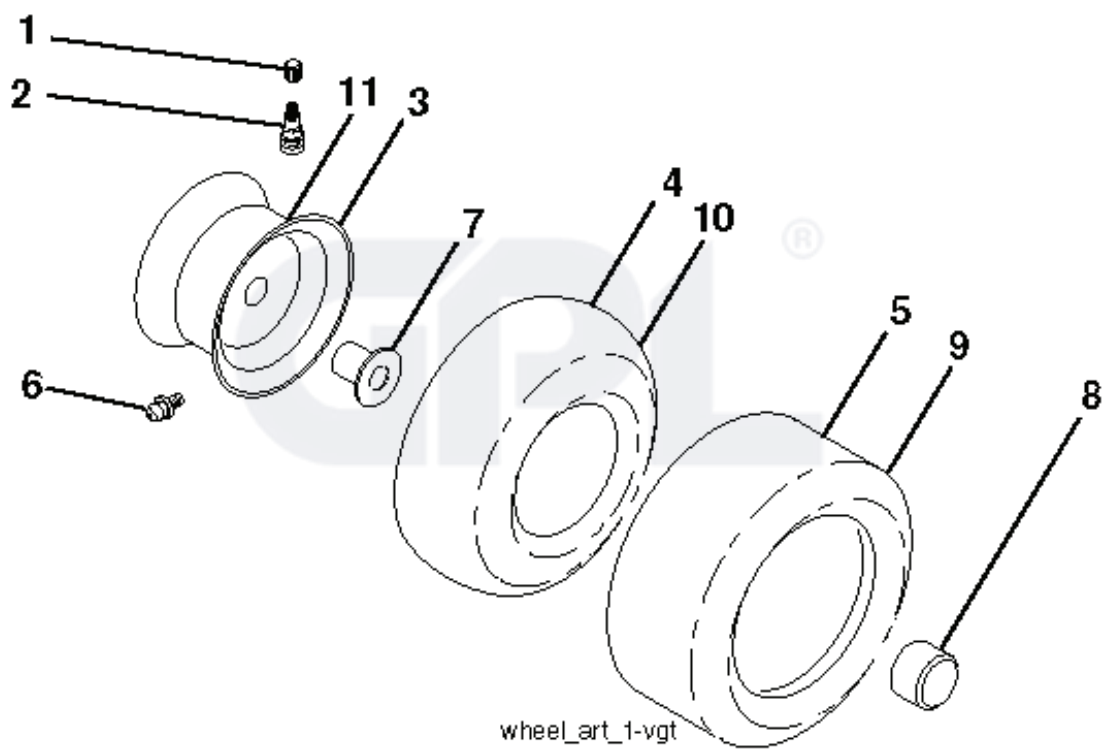

IGNITION SWITCH

POSITION	CIRCUIT	"MAKE"
OFF	M+G+A1	
RUN/OVERRIDE	B+A1	
RUN	B+A1	L+A2
START	B+S+A1	

**WIRING INSULATED CLIPS**  
 NOTE: IF WIRING INSULATED CLIPS WERE REMOVED FOR SERVICING OF UNIT, THEY SHOULD BE RE-INSTALLED TO PROPERLY SECURE YOUR WIRING.

seat-tex\_6.5SL\_3

---

REF.	PART NO.	DESCRIPTION	REMARK	QTY.	KIT
1	532411405	SEAT		1	
2	532180166	BRACKET		1	
3	532140675	STRAP		1	
6	873800600	NUT		1	
7	532124181	SPRING		1	
8	532171877	BOLT		1	
10	532196977	PLATE		1	
21	532171852	BOLT		1	
37	873800500	LOCK NUT		1	
40	532197661	HANDLE		1	
41	532198200	SPRING		1	
43	874760612	BOLT		1	
44	819133812	WASHER		1	

REF.	PART NO.	DESCRIPTION	REMARK	QTY.	KIT
1	532194637	STEERING WHEEL		1	
2	532195968	SHAFT		1	
4	532403087	SPINDLE		1	
5	532403088	SPINDLE		1	
6	532124931	WASHER		1	
7	532121748	WASHER		1	
8	812000029	RETAINER RING		1	
9	532121232	HUB CAP		1	
13	532121749	WASHER		1	
14	810040600	WASHER		1	
15	873540600	NUT		1	
16	532429373	SHAFT		1	
19	532194729	PLATE		1	
20	532411291	STEERING COLUMN		1	
21	532186737	ADAPTER		1	
22	532420537	SUPPORT		1	
26	532194603	HUB		1	
28	817000612	SCREW		1	
33	810040500	WASHER		1	
35	532194732	PLATE		1	
45	819113812	WASHER		1	
53	532188967	WASHER		1	
57	532407465	BRACKET		1	
58	532194747	BOLT		1	
59	532194748	WASHER		1	
60	873971000	NUT		1	
61	532194740	LINK		1	
62	532194741	LINK		1	
63	817000512	SCREW		1	
64	532199849	SPRING RETAINER		1	
66	871020748	BOLT		1	
67	532194737	BUSHING		1	
68	873900700	NUT		1	
69	532199162	WASHER		1	
70	532196197	BRACKET		1	
71	532190752	SHAFT		1	
72	532428982	BOLT		1	