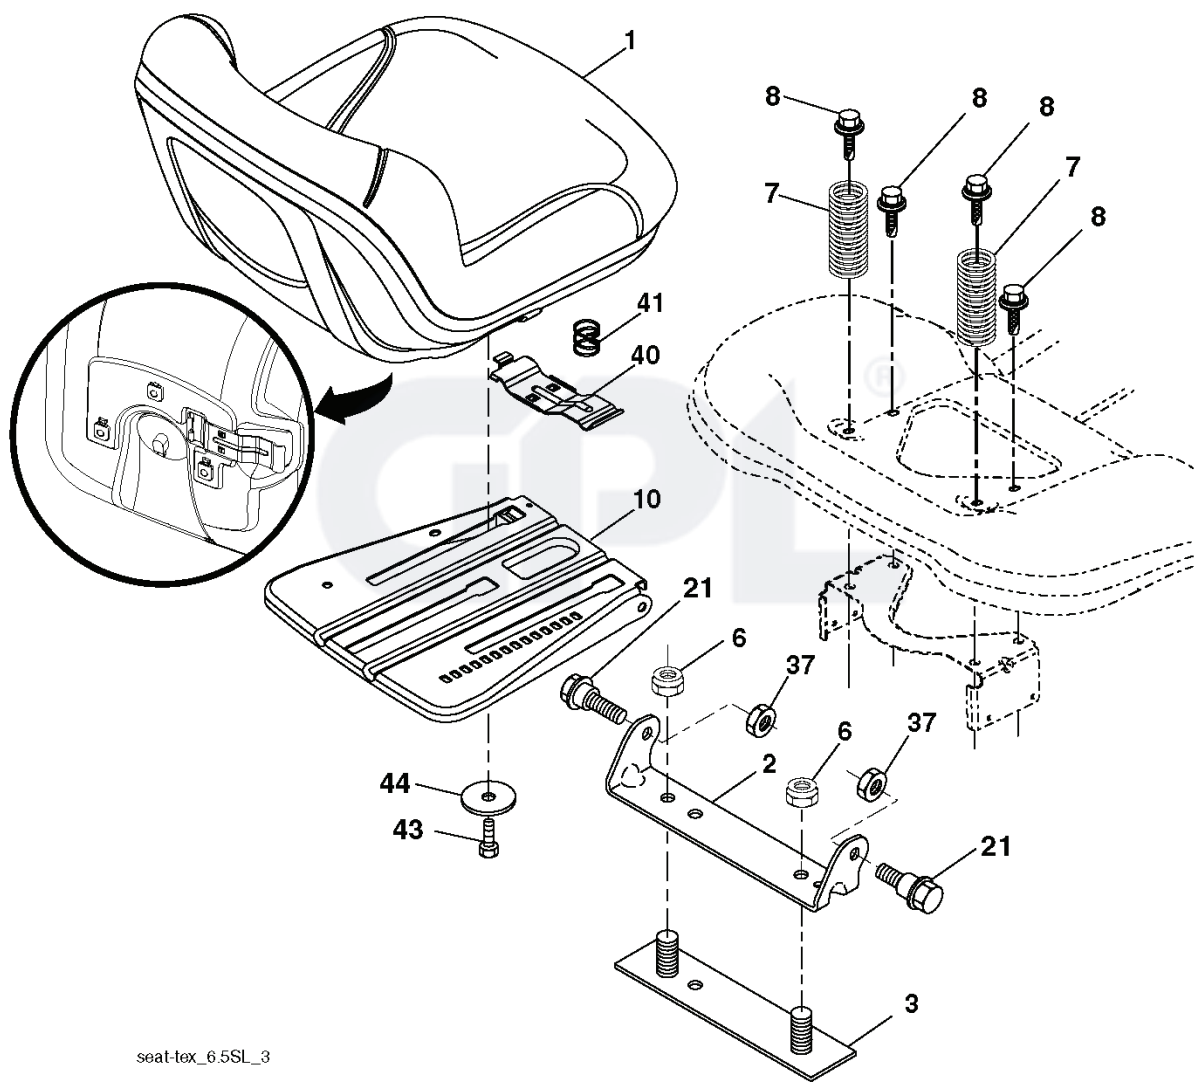

IGNITION SWITCH

POSITION	CIRCUIT	"MAKE"
OFF	M+G+A1	
RUN/OVERRIDE	B+A1	
RUN	B+A1	L+A2
START	B+S+A1	

**WIRING INSULATED CLIPS**  
 NOTE: IF WIRING INSULATED CLIPS WERE REMOVED FOR SERVICING OF UNIT, THEY SHOULD BE RE-INSTALLED TO PROPERLY SECURE YOUR WIRING.

seat-tex\_6.5SL\_3

---

REF.	PART NO.	DESCRIPTION	REMARK	QTY.	KIT
1	532411405	SEAT		1	
2	532180166	BRACKET		1	
3	532140675	STRAP		1	
6	873800600	NUT		1	
7	532124181	SPRING		1	
8	532171877	BOLT		1	
10	532196977	PLATE		1	
21	532171852	BOLT		1	
37	873800500	LOCK NUT		1	
40	532197661	HANDLE		1	
41	532198200	SPRING		1	
43	874760612	BOLT		1	
44	819133812	WASHER		1	