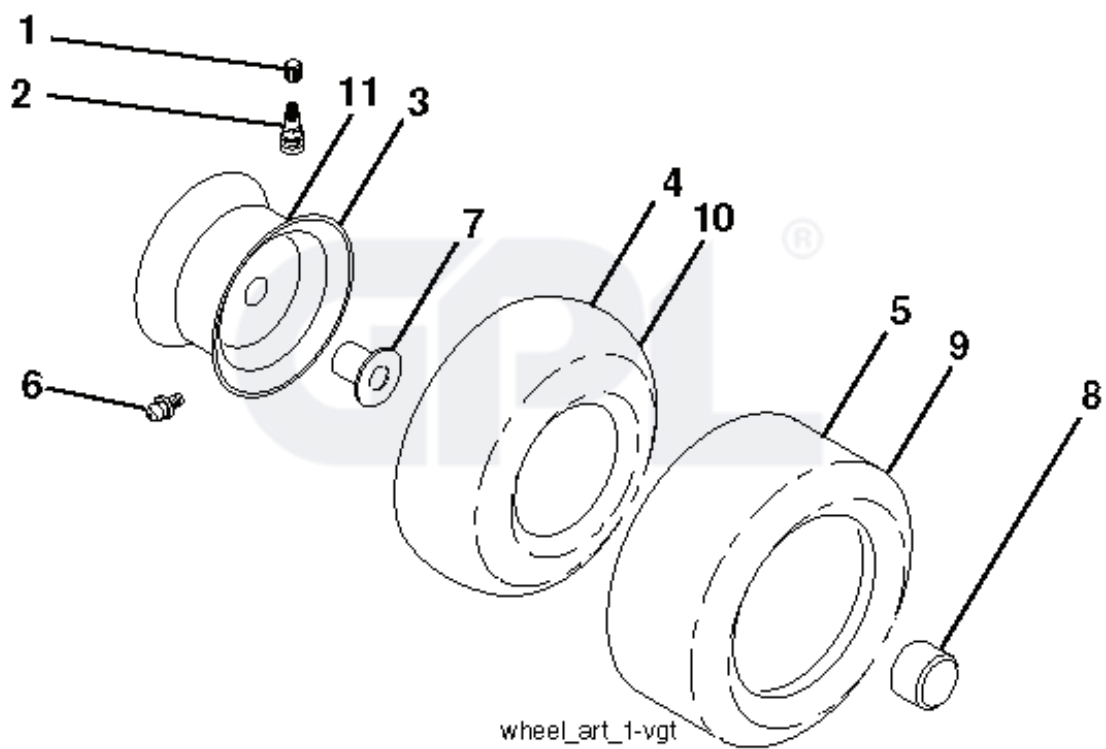

REF.	PART NO.	DESCRIPTION	REMARK	QTY.	KIT
1	532059192	CAP VALVE		1	
2	532065139	NIPPLE		1	
3	532125121	RIM		1	
4	532059904	HOSE		1	
5	532106222	TIRE		1	
6	532124957	FITTING		1	
7	532124959	BEARING		1	
8	532193268	HUB CAP		1	
9	532138468	TIRE		1	
10	532124926	HOSE		1	
11	532125122	RIM		1	
--	532144334	SEALING FOAM		1	
	PART NO.		REMARK		KIT