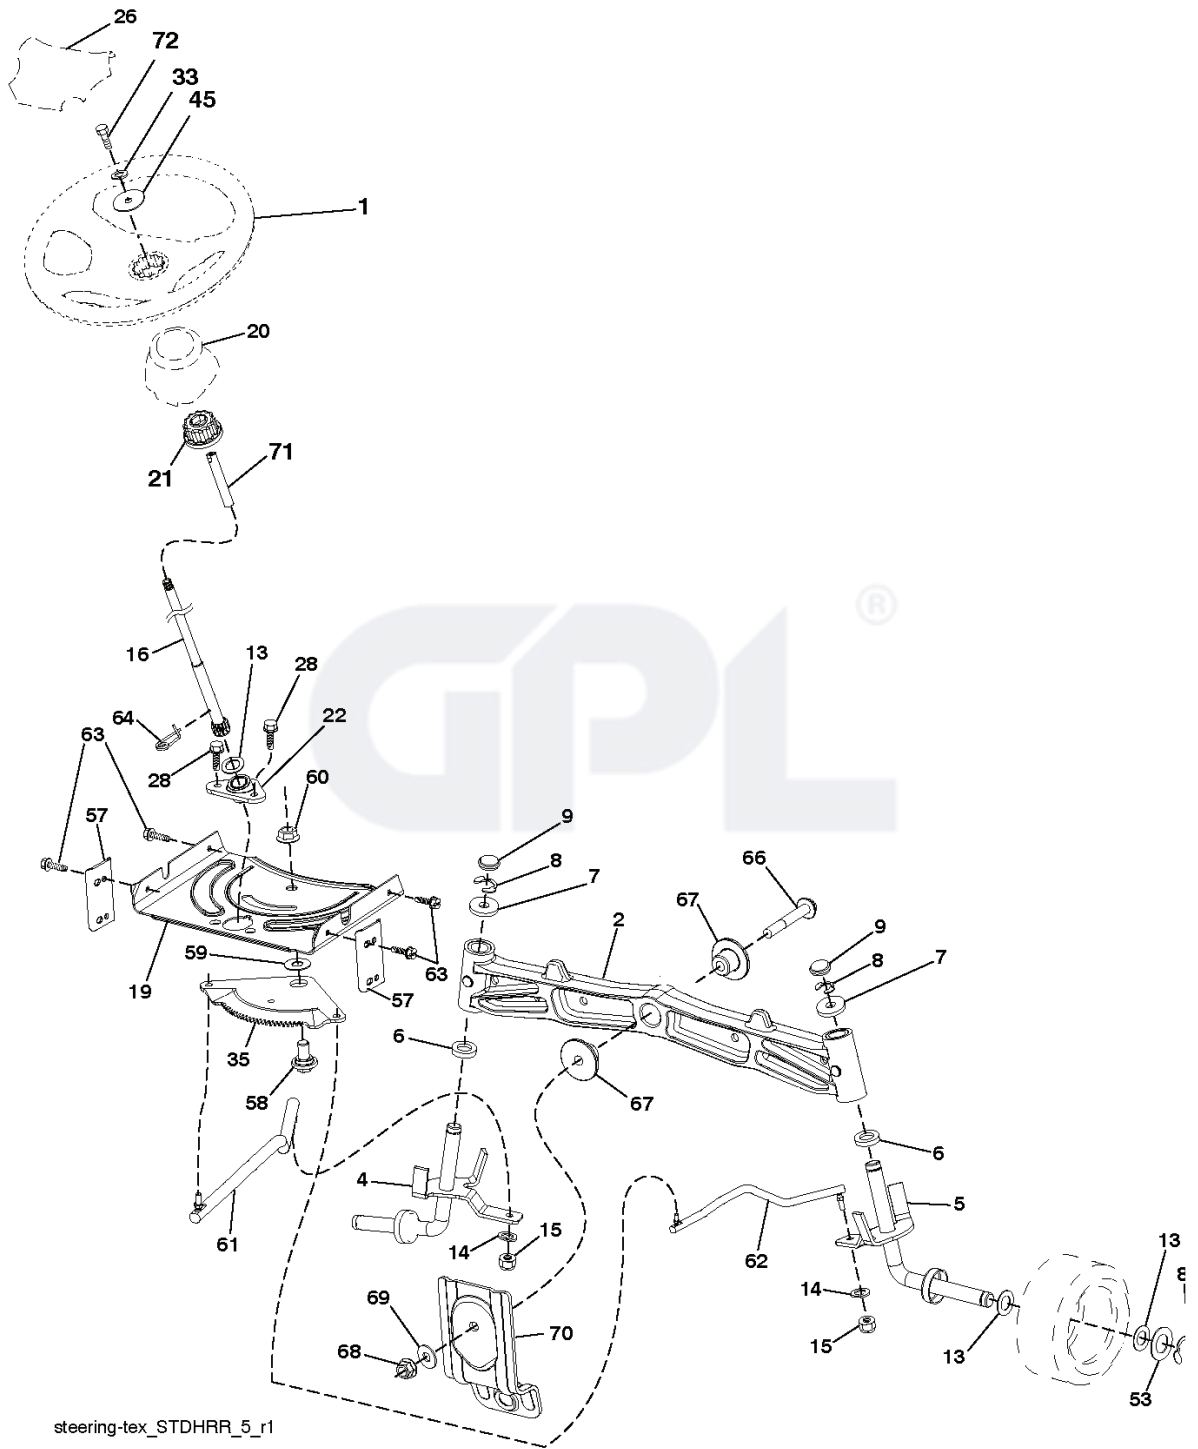

REF.	PART NO.	DESCRIPTION	REMARK	QTY.	KIT
1	532411405	SEAT		1	
2	532180166	BRACKET		1	
3	532140675	STRAP		1	
6	873800600	NUT		1	
7	532124181	SPRING		1	
8	532171877	BOLT		1	
10	532196977	PLATE		1	
21	532171852	BOLT		1	
37	873800500	LOCK NUT		1	
40	532197661	HANDLE		1	
41	532198200	SPRING		1	
43	874760612	BOLT		1	
44	819133812	WASHER		1	

GPL®

steering_tex_STDHRR_5_r1