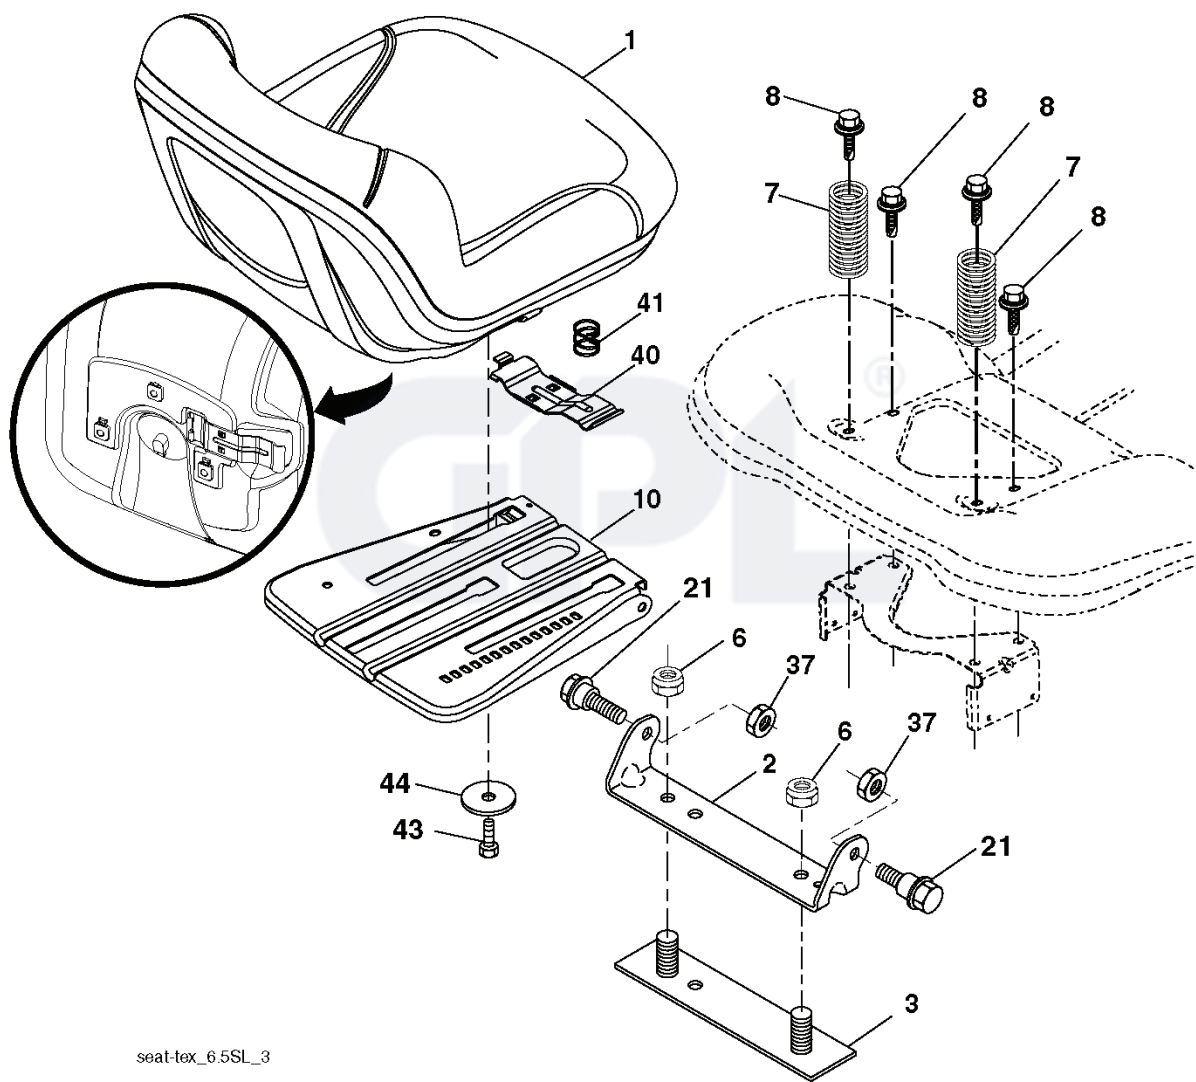

seat-tex_6.5SL_3

REF.	PART NO.	DESCRIPTION	REMARK	QTY.	KIT
1	532411405	SEAT		1	
2	532180166	BRACKET		1	
3	532140675	STRAP		1	
6	873800600	NUT		1	
7	532124181	SPRING		1	
8	532171877	BOLT		1	
10	532196977	PLATE		1	
21	532171852	BOLT		1	
37	873800500	LOCK NUT		1	
40	532197661	HANDLE		1	
41	532198200	SPRING		1	
43	874760612	BOLT		1	
44	819133812	WASHER		1	

GPL®