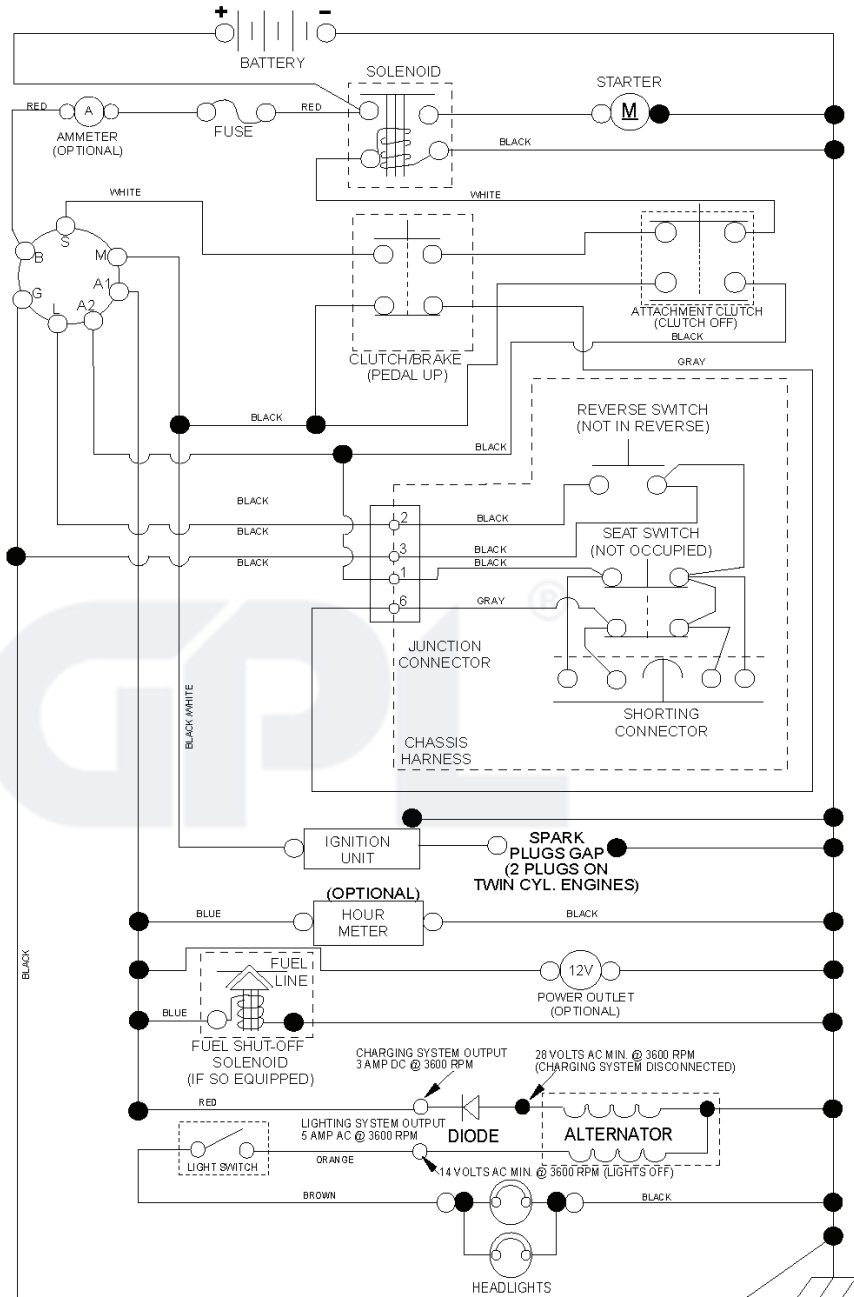

T02S

REF.	PART NO.	DESCRIPTION	REMARK	QTY.	KIT
1	532163465	BATTERY		1	
2	874760412	BOLT		1	
8	532193228	BOX		1	
16	532176138	MICRO SWITCH		1	
21	532183759	HARNESS		1	
22	532004152	BULB		1	
25	532412894	CABLE.STARTER.GGA.BL/R*SUBS/2*		1	
26	532175158	FUSE		1	
27	873510400	NUT		1	
28	532198885	CABLE		1	
29	532401545	SWITCH		1	
30	532193350	IGNITION MODULE		1	
33	532411933	KEY		1	
34	532110712	SWITCH		1	
40	532401098	CABLE		1	
41	817720408	SCREW		1	
42	532131563	COVER		1	
43	532192507	SOLENOID		1	
55	817060512	SCREW		1	
71	532400449	CABLE		1	
79	532175242	HOLDER		1	
87	532197802	SWITCH		1	
90	532400725	COVER		1	
92	532196615	CABLE ASSY		1	
93	532192540	SCREW		1	
94	532191834	MODULE.REVERSE.ROS		1	

SPARK ARRESTER KIT

engine-tex_bs-2cyl_49

REF.	PART NO.	DESCRIPTION	REMARK	QTY.	KIT
1				1	
2	532149723	MUFFLER		1	
9	532194320	BELT GUIDE		1	
12	532405471	PULLEY		1	
15	532407545	FUEL TANK		1	
18	532430220	FUEL CAP		1	
20	532423502	CONTROL		1	
21	532416358	SCREW		1	
28	532137040	HOSE		1	
29	532137180	SPARK ARRESTER KIT		1	
37	532123487	HOSE CLAMP		1	
42	810040700	WASHER		1	
45	873510400	NUT		1	
62	532146629	HEAT SHIELD		1	
69	532165391	GASKET		1	
70	532159955	TUBE		1	
71	532160589	TUBE		1	
79	532183906	SCREW		1	
81	532148456	TUBE		1	
82	532428287	PLUG		1	
84	817060620	SCREW		1	
85	532173937	BOLT		1	
87	532171877	BOLT		1	
90	817000616	SCREW		1	
96	819091416	WASHER		1	
97	817670412	SCREW		1	

IGNITION SWITCH

POSITION	CIRCUIT	"MAKE"
OFF	M+G+A1	
RUN/OVERRIDE	B+A1	
RUN	B+A1	L+A2
START	B+S+A1	

WIRING INSULATED CLIPS
 NOTE: IF WIRING INSULATED CLIPS WERE REMOVED FOR SERVICING OF UNIT, THEY SHOULD BE RE-INSTALLED TO PROPERLY SECURE YOUR WIRING.