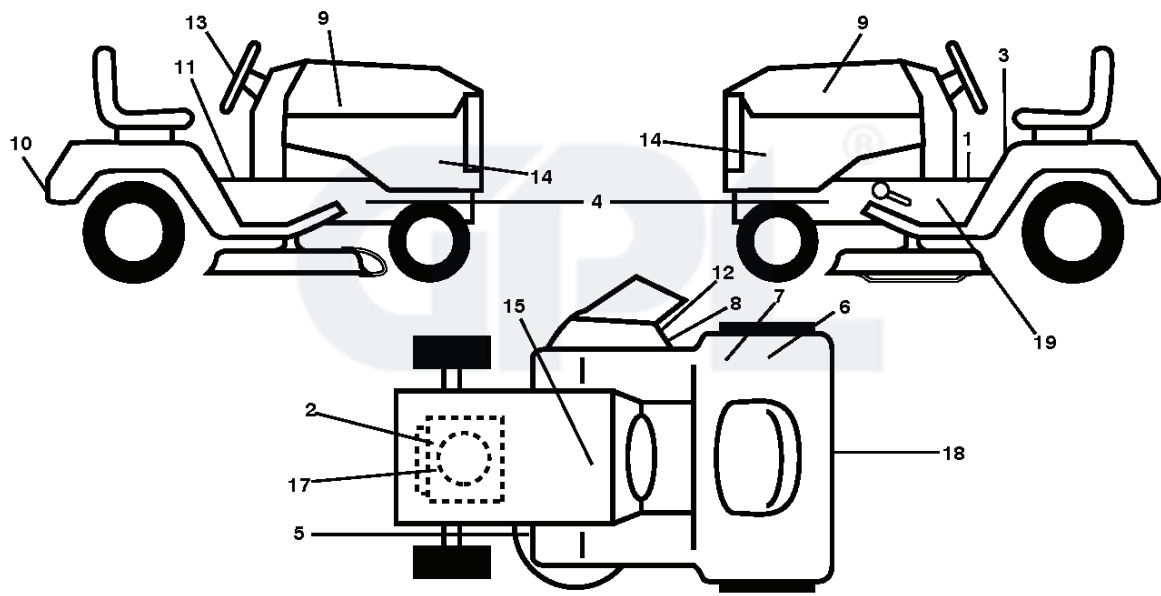

M22042H, 96041018000, 2010-01

SPARE PARTS LIST

REF.	PART NO.	DESCRIPTION	REMARK	QTY.	KIT
1	532140837	DECAL		1	
2	532196841	DECAL		1	
3	532400389	LABEL		1	
4	532159736	DECAL		1	
5	532160396	DECAL		1	
6	532168869	DECAL		1	
7	532124433	DECAL		1	
8	532196357	DECALC."DANGER DEFLECTEUR"		1	
9	532431171	DECAL		1	
10	532162598	DECAL		1	
11	532159737	DECAL		1	
12	532182166	DECAL		1	
13	532424236	DECAL		1	
14	532434479	DECAL		1	
15	532145005	DECAL		1	
16	532185651	DECAL		1	
17	532429556	DECAL		1	
18	532434481	DECAL		1	
--	532166960	DECAL		1	
--	532409505	PAD		1	
--	532411273	PAD		1	
--				1	

seat-tex_6.5SL_3

REF.	PART NO.	DESCRIPTION	REMARK	QTY.	KIT
1	532411405	SEAT		1	
2	532180166	BRACKET		1	
3	532140675	STRAP		1	
6	873800600	NUT		1	
7	532124181	SPRING		1	
8	532171877	BOLT		1	
10	532196977	PLATE		1	
21	532171852	BOLT		1	
37	873800500	LOCK NUT		1	
40	532197661	HANDLE		1	
41	532198200	SPRING		1	
43	874760612	BOLT		1	
44	819133812	WASHER		1	