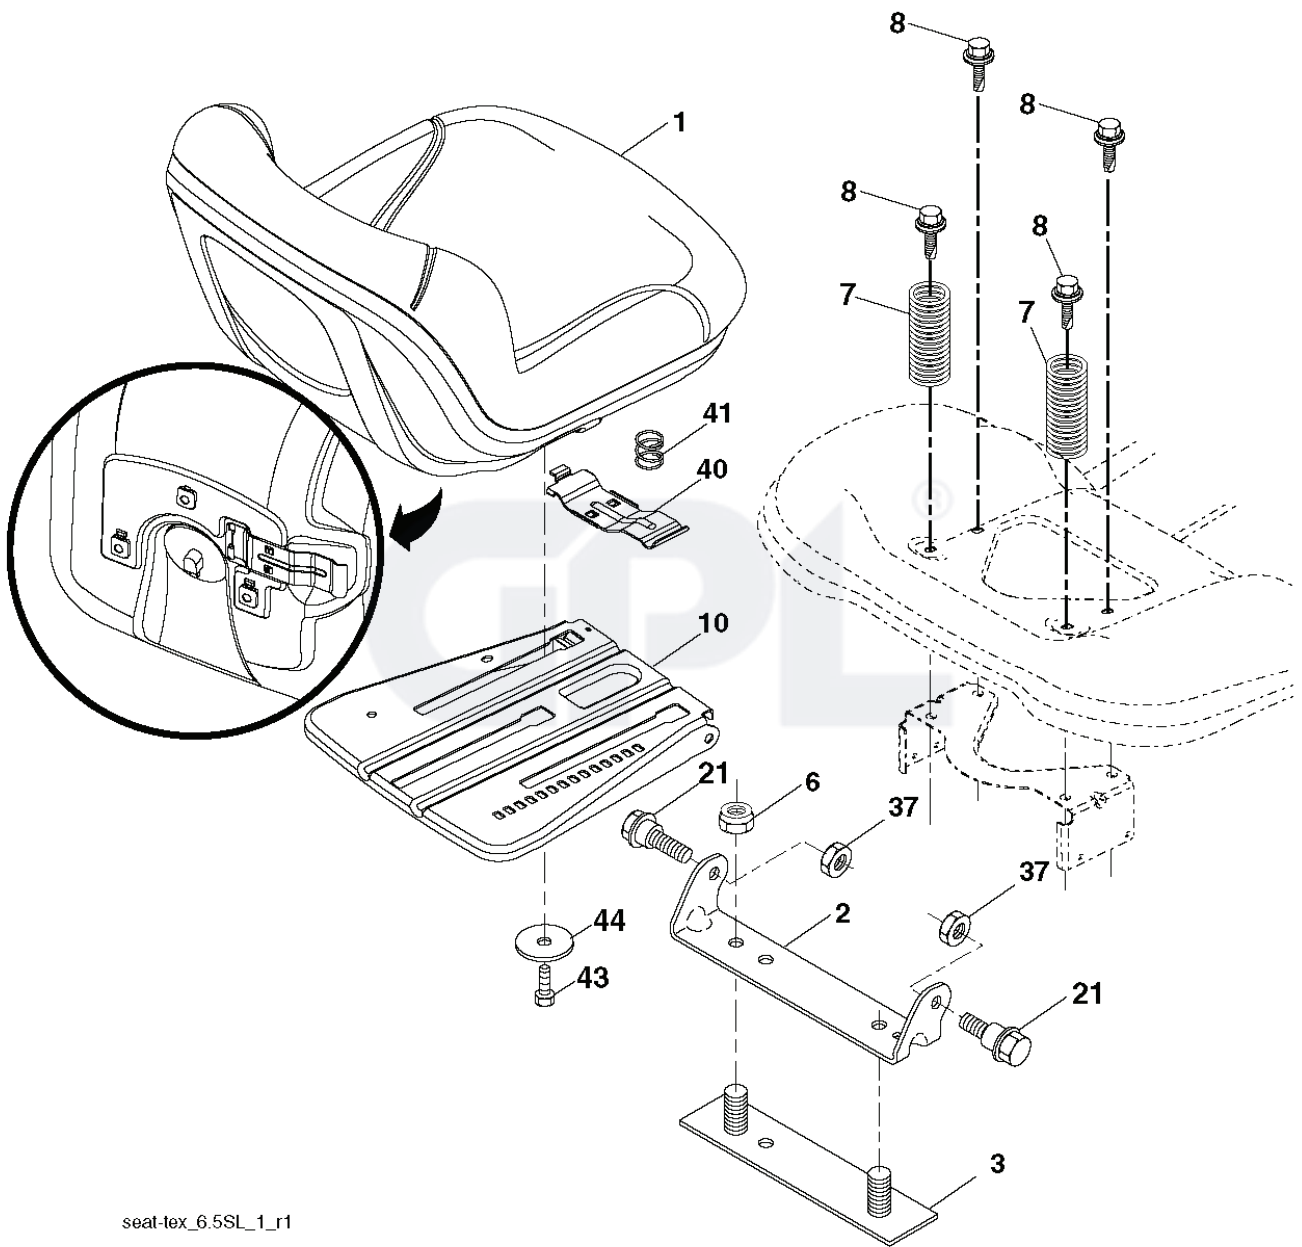

seat-tex_6.5SL_1_r1

REF.	PART NO.	DESCRIPTION	REMARK	QTY.	KIT
1	581462201	SEAT		1	
2	532180166	BRACKET		1	
3	532140675	STRAP		1	
6	873800600	NUT		1	
7	532124181	SPRING		1	
8	532171877	BOLT		1	
10	532196977	PLATE		1	
21	532171852	BOLT		1	
37	873800500	LOCK NUT		1	
40	532197661	HANDLE		1	
41	532198200	SPRING		1	
43	874760612	BOLT		1	
44	819133812	WASHER		1