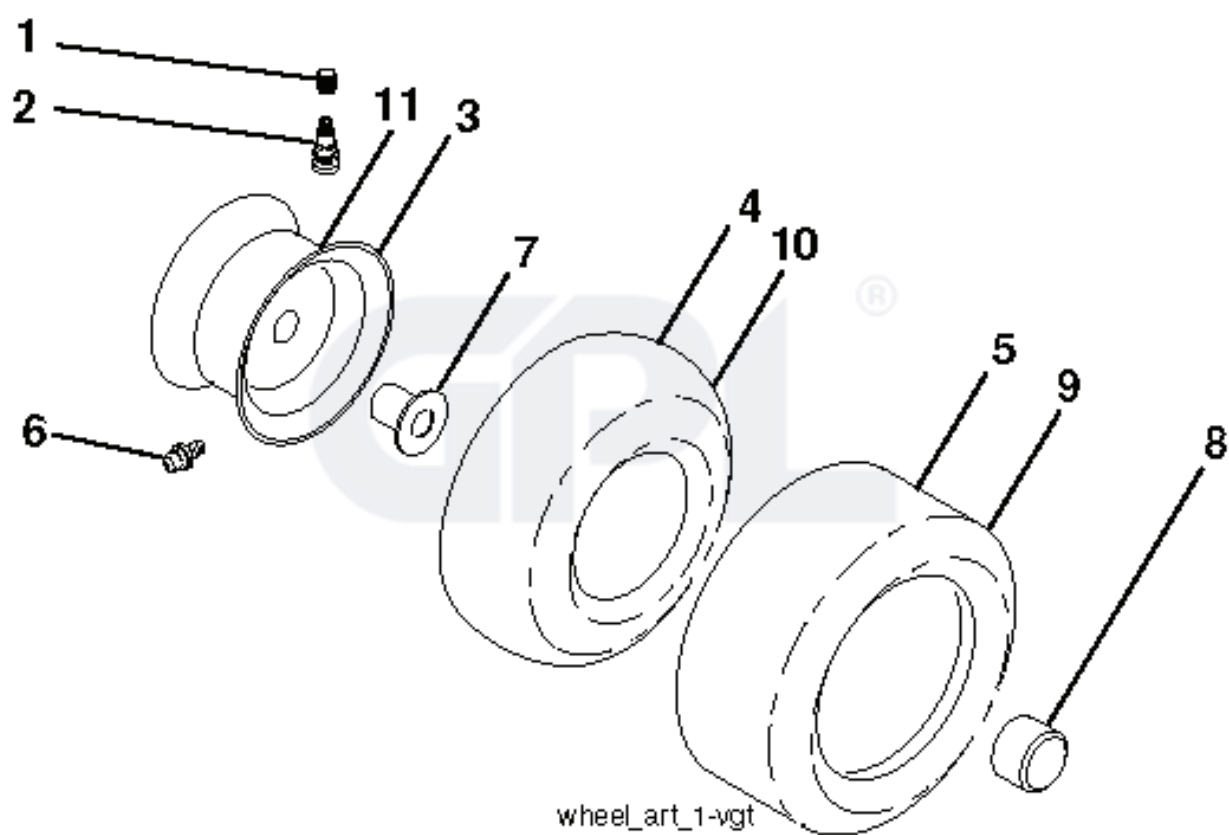

lift-tex\_37

---

REF.	PART NO.	DESCRIPTION	REMARK	QTY.	KIT
2	532422027	SHAFT		1	
3	532195231	LEVER		1	
7	580962301	GRIP		1	
10	532196314	SPRING		1	
17	819131312	WASHER		1	
87	532194209	SPRING		1	
88	532410710	SPRING		1	
89	819191912	WASHER		1	
90	532194208	PIN		1	
91	532197984	LINK		1	
97	817000612	SCREW		1	
98	532420525	LINK		1	
100	873930600	NUT		1	
101	581506501	LINK ASSY		1	

seat-tex\_6.5SL\_1\_r1

---

REF.	PART NO.	DESCRIPTION	REMARK	QTY.	KIT
1	581462201	SEAT		1	
2	532180166	BRACKET		1	
3	532140675	STRAP		1	
6	873800600	NUT		1	
7	532124181	SPRING		1	
8	532171877	BOLT		1	
10	532196977	PLATE		1	
21	532171852	BOLT		1	
37	873800500	LOCK NUT		1	
40	532197661	HANDLE		1	
41	532198200	SPRING		1	
43	874760612	BOLT		1	
44	819133812	WASHER		1	

REF.	PART NO.	DESCRIPTION	REMARK	QTY.	KIT
1	532442804	STEERING WHEEL		1	
2	532418168	AXLE		1	
4	532403087	SPINDLE		1	
5	532403088	SPINDLE		1	
6	532124931	WASHER		1	
7	532121748	WASHER		1	
8	812000029	RETAINER RING		1	
9	532121232	HUB CAP		1	
13	532121749	WASHER		1	
14	810040600	WASHER		1	
15	873540600	NUT		1	
16	587016002	SHAFT		1	
19	532194729	PLATE		1	
20	532424740	BOOT		1	
21	586840201	ADAPTER		1	
22	585029802	BEARING		1	
26	532447759	CAP		1	
27	819211616	WASHER		1	
28	817000612	SCREW		1	
35	532194732	PLATE		1	
45	819183812	WASHER		1	
50	873900600	NUT		1	
53	532188967	WASHER		1	
57	532407465	BRACKET		1	
58	532194747	BOLT		1	
59	532194748	WASHER		1	
60	873971000	NUT		1	
61	532194740	LINK		1	
62	532194741	LINK		1	
63	817000512	SCREW		1	
64	532199849	SPRING RETAINER		1	
66	871020748	BOLT		1	
67	532194737	BUSHING		1	
68	873900700	NUT		1	
69	532199162	WASHER		1	
70	585338801	BRACKET		1	
74	532124937	BEARING COL. STRG.		1	
75	580683701	PINION		1	
76	580683601	SCREW		1	
122	532444962	CAP		1	