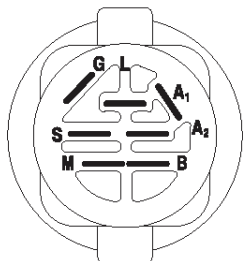

REF.	PART NO.	DESCRIPTION	REMARK	QTY.	KIT
1	589535315	DECK		1	
4	874760512	BOLT		1	
6	532195186	ARM		1	
11	532405380	RIDE ON BLADE		1	
12	584309301	SCREW		1	
13	587256501	SHAFT		1	
14	532187281	BEARING HOUSING		1	
15	585323901	BEARING		1	
19	532196539	BOLT		1	
21	873680500	NUT		1	
23	532192557	HINGE		1	
24	532105304	HUB CAP		1	
25	532197026	TORSION SPRING		1	
26	532110452	NUT		1	
27	532442895	SHIELD		1	
29	532131491	SHAFT		1	
32	532197473	PULLEY		1	
33	532400234	NUT		1	
34	872110612	BOLT		1	
36	532197379	PULLEY		1	
40	873900600	NUT		1	
41	584953901	BOLT		1	
46	532137729	SCREW		1	
55	532197249	ARM		1	
56	532199092	SPACER		1	
57	817000616	SCREW		1	
59	532141043	GUARD		1	
68	532405143	BELT		1	
69	872140505	BOLT		1	
116	532193406	BOLT		1	
117	532174873	WHEEL		1	
119	819132012	WASHER		1	
145	532193197	PULLEY		1	
147	532197251	SPRING		1	
188	532195161	STUD		1	
189	873900500	NUT		1	
197	819131312	WASHER		1	
198	532403149	PLATE		1	
199	532403150	PLATE		1	
200	532413524	WASHER		1	
206	532423062	NUT		1	
208	817670608	SCREW		1	
209	588808801	COVER		1	
210	532432396	COVER		1	
240	874520636	BOLT		1	
241	532152927	SCREW		1	
242	532415598	HOSE COUPLING		1	
247	532430263	SHIELD		1	
248	532430262	SHIELD		1	
253	532427350	SCREW		1	
254	532430264	SHIELD		1	
255	532436087	ELASTIC STRAP		1	
--	587253301	MANDREL	Mandrel Assembly (Includes housing (key# 14), shaft assembly (key# 13), bearing (key# 15) only-pulley/washer and blade bolt/washer not included.)	1	
--	532427224	CUTTING DECK		1	

REF.	PART NO.	DESCRIPTION	REMARK	QTY.	KIT
1	532059192	CAP VALVE		1	
2	532065139	NIPPLE		1	
3	532125121	RIM	FRONT	1	
4	532059904	HOSE	(Service Item Only)	1	
5	532106222	TIRE	FRONT (15 X 6-6)	1	
6	532124957	FITTING	(Front Wheel Only)	1	
7	532124959	BEARING	(Front Wheel Only)	1	
8	532193268	HUB CAP		1	
9	532138468	TIRE	REAR (20 X 8-8)	1	
10	532124926	HOSE	(Service Item Only)	1	
11	532125122	RIM	REAR	1	
--	532144334	SEALING FOAM		1	
	PART NO.		REMARK		KIT