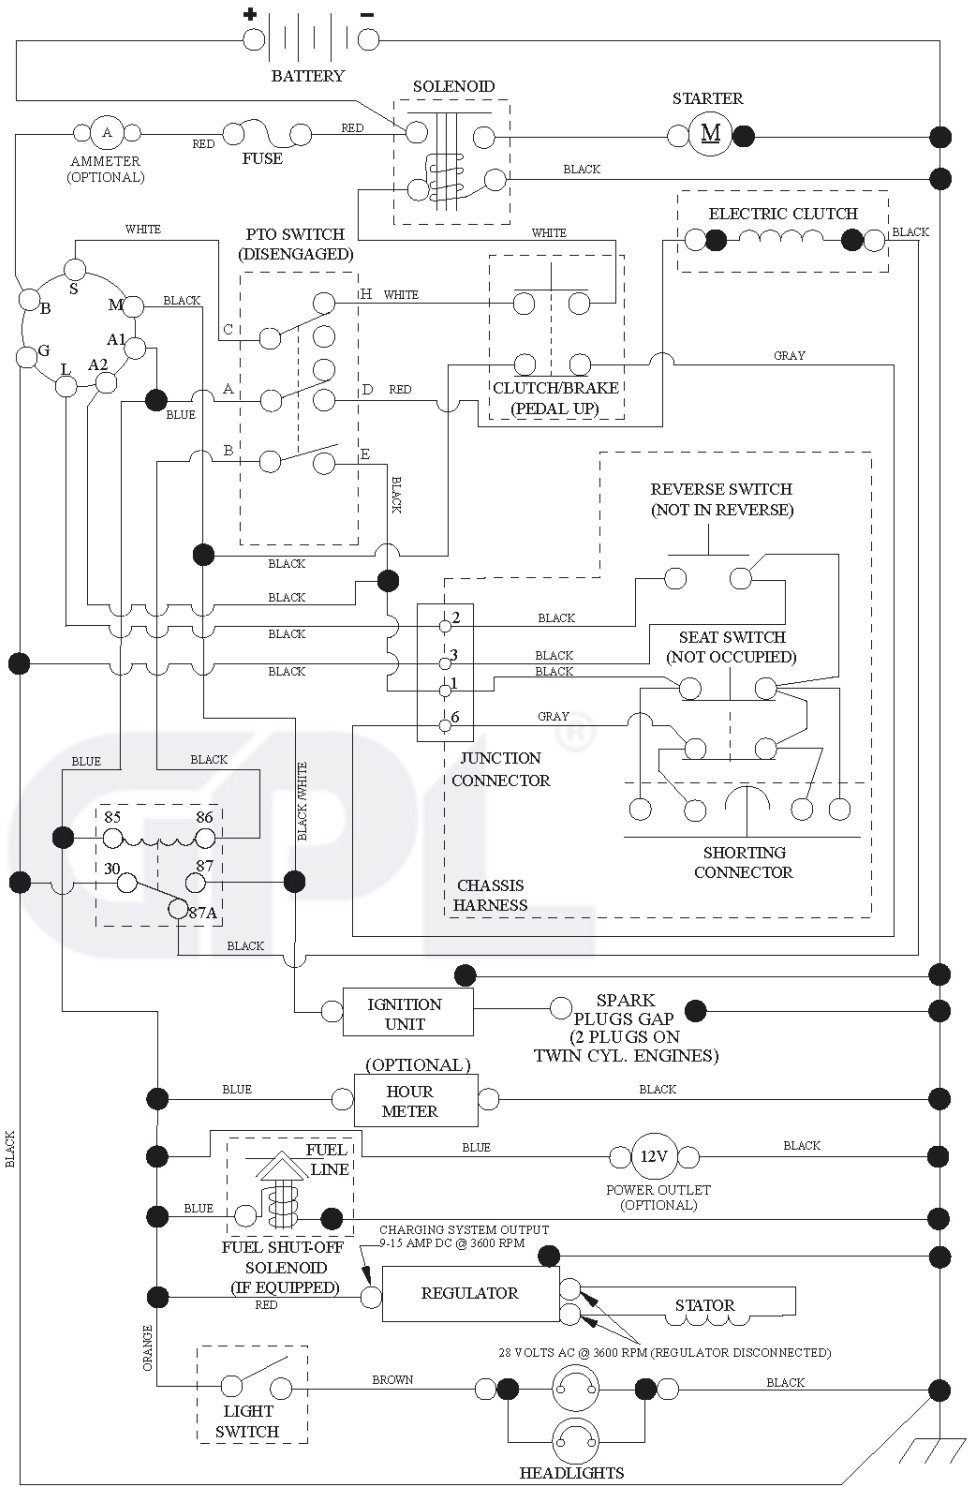

POSITION	CIRCUIT	"MAKE"
OFF	M+G+A1	
RUN/OVERRIDE	B+A1	
RUN	B+A1	L+A2
START	B + S + A1	

WIRING INSULATED CLIPS
NOTE: IF WIRING INSULATED CLIPS WERE REMOVED FOR SERVICING OF UNIT, THEY SHOULD BE RE-INSTALLED TO PROPERLY SECURE YOUR WIRING.