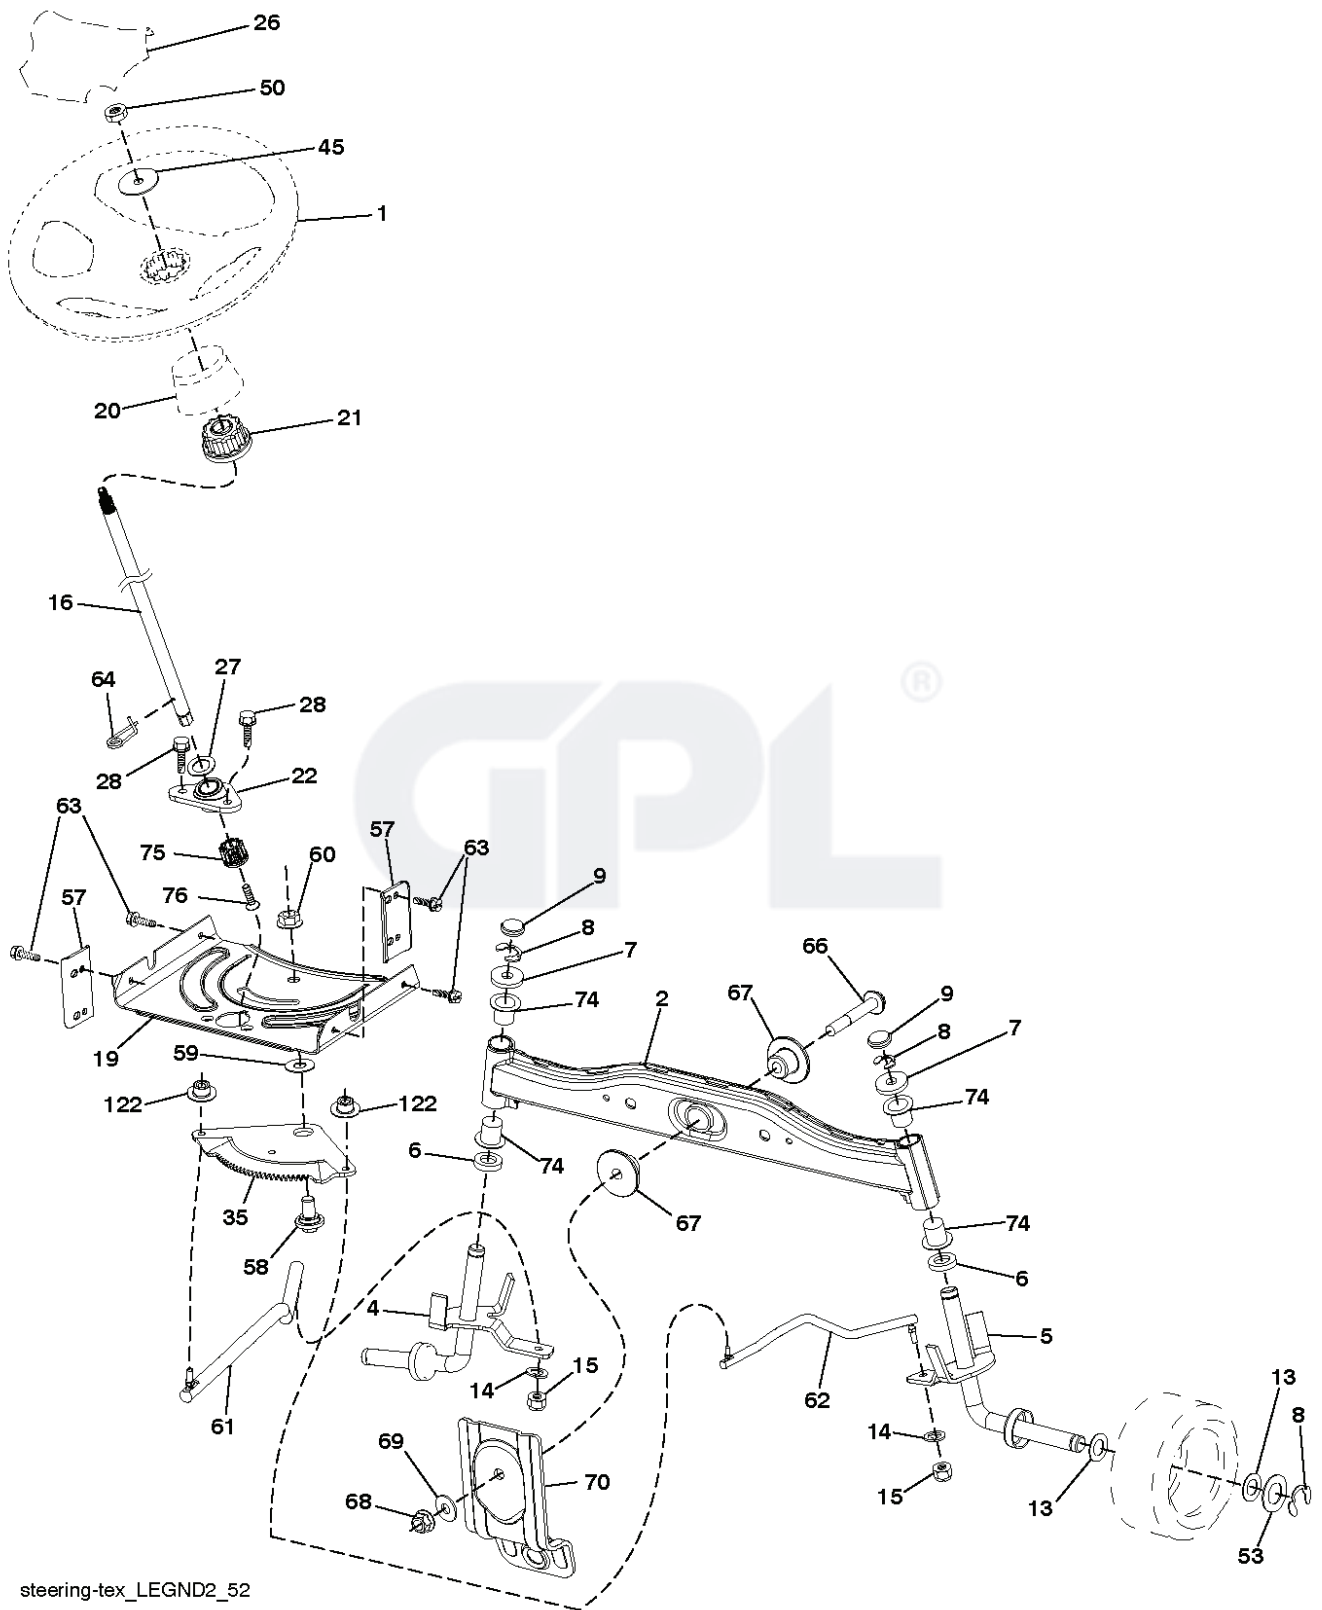

lift-tex\_37

---

REF.	PART NO.	DESCRIPTION	REMARK	QTY.	KIT
2	532422027	SHAFT		1	
3	532195231	LEVER		1	
7	580962301	GRIP		1	
10	532196314	SPRING		1	
17	819131312	WASHER		1	
87	532194209	SPRING		1	
88	532410710	SPRING		1	
89	819191912	WASHER		1	
90	532194208	PIN		1	
91	532197984	LINK		1	
97	817000612	SCREW		1	
98	532420525	LINK		1	
100	873930600	NUT		1	
101	581506501	LINK ASSY		1	

seat-tex\_6.5SL\_1\_r1

---

REF.	PART NO.	DESCRIPTION	REMARK	QTY.	KIT
1	581462201	SEAT		1	
2	532180166	BRACKET		1	
3	532140675	STRAP		1	
6	873800600	NUT		1	
7	532124181	SPRING		1	
8	532171877	BOLT		1	
10	532196977	PLATE		1	
21	532171852	BOLT		1	
37	873800500	LOCK NUT		1	
40	532197661	HANDLE		1	
41	532198200	SPRING		1	
43	874760612	BOLT		1	
44	819133812	WASHER		1	