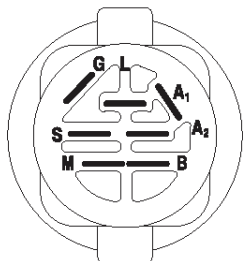

POSITION	CIRCUIT	"MAKE"
OFF	M+G+A1	
RUN/OVERRIDE	B+A1	
RUN	B+A1	L+A2
START	B + S + A1