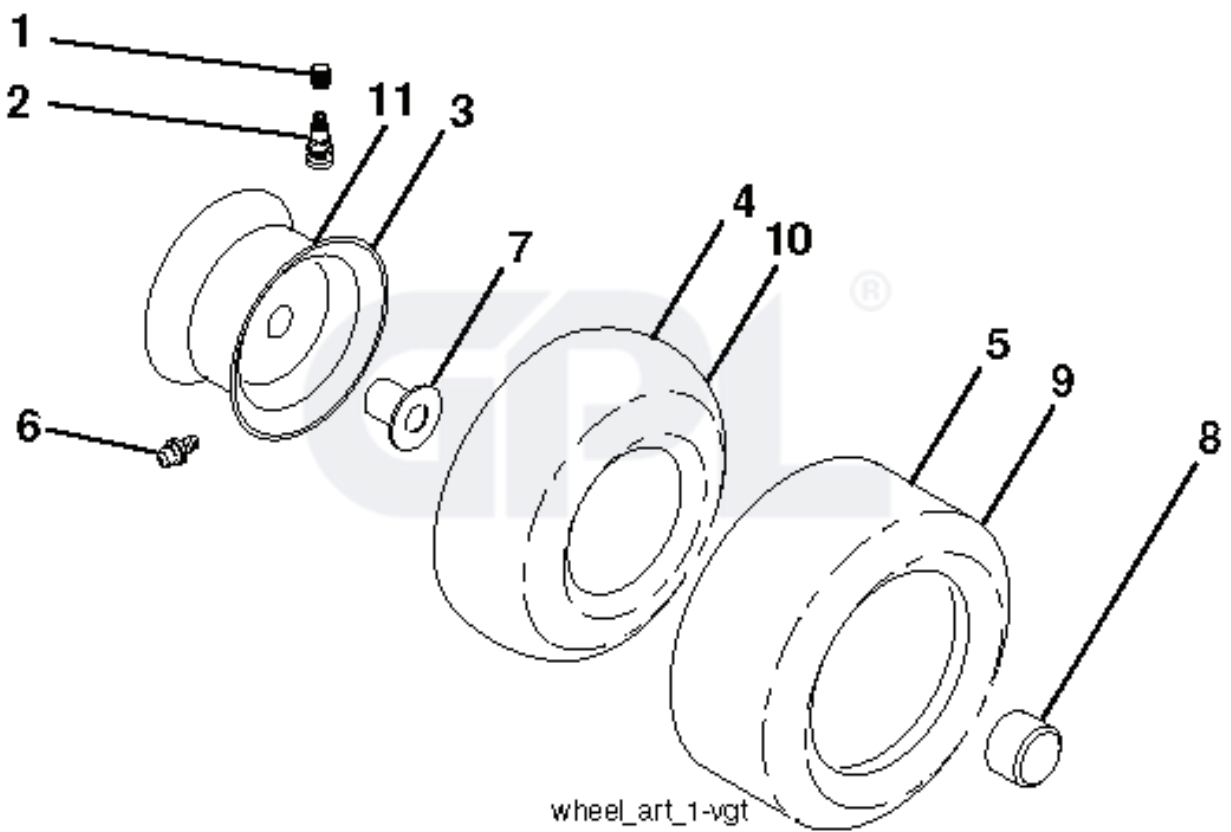

REF.	PART NO.	DESCRIPTION	REMARK	QTY.	KIT
1	581578101	DECAL		1	
2	581579801	DECAL		1	
3	581579201	DECAL		1	
4	581579701	DECAL		1	
5	581580001	DECAL		1	
6	581259001	DECAL		1	
7	581091201	DECAL		1	
9	532145005	DECAL		1	
10	584904601	DECAL		1	
15	581579601	DECAL		1	
16	581953001	DECAL		1	
17	581592101	DECAL		1	
18	581724001	DECAL		1	
19	581578001	DECAL		1	
--	581724801	DECAL		1	
--	581724601	DECAL		1	
--	532409505	PAD		1	
--	532409507	PAD		1	

wheel_art_1-vgt

REF.	PART NO.	DESCRIPTION	REMARK	QTY.	KIT
1	532059192	CAP VALVE		1	
2	532065139	NIPPLE		1	
3	532125121	RIM	FRONT	1	
4	532059904	HOSE	(Service Item Only)	1	
5	532106222	TIRE	FRONT	1	
6	532124957	FITTING	(Front Wheel Only)	1	
7	532124959	BEARING	(Front Wheel Only)	1	
8	532193268	HUB CAP		1	
9	532138468	TIRE	REAR	1	
10	532124926	HOSE	(Service Item Only)	1	
11	532125122	RIM	REAR	1	
--	532144334	SEALING FOAM		1	