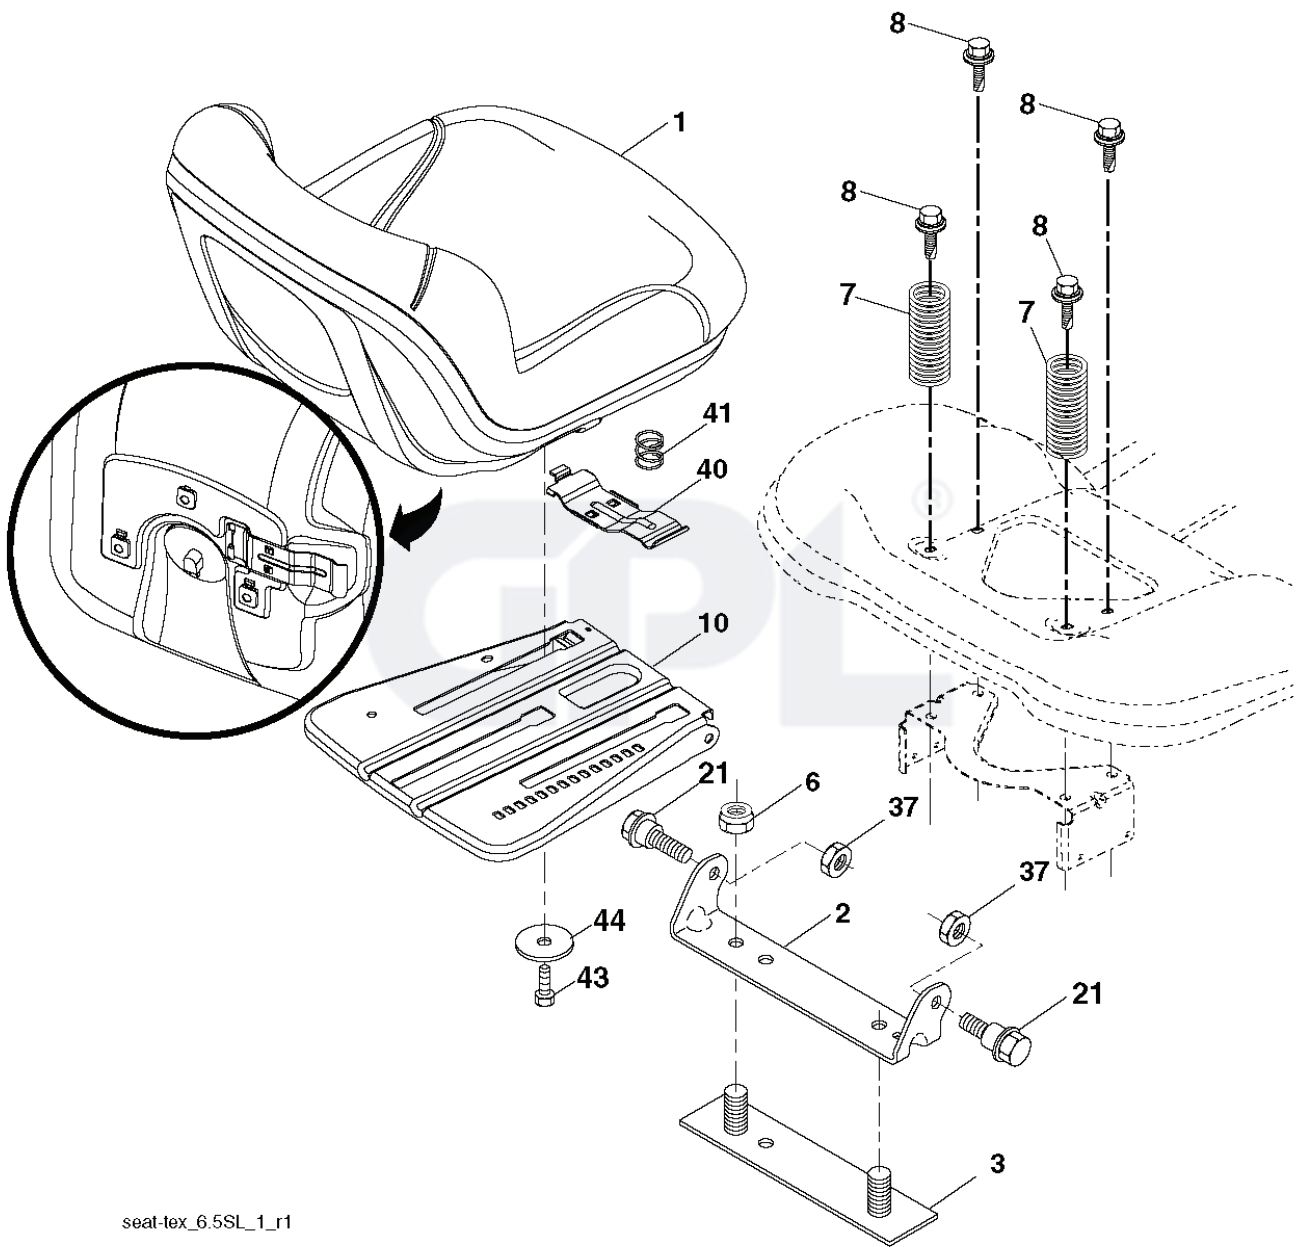

lift-tex_32

REF.	PART NO.	DESCRIPTION	REMARK	QTY.	KIT
2	532422027	SHAFT		1	
3	532195231	LEVER		1	
7	580962301	GRIP		1	
10	532196314	SPRING		1	
87	532194209	SPRING		1	
88	532410710	SPRING		1	
89	819191912	WASHER		1	
90	532194208	PIN		1	
91	532197984	LINK		1	
97	817000612	SCREW		1	
98	532420525	LINK		1	

POSITION	CIRCUIT	"MAKE"
OFF	M+G+A1	
RUN/OVERRIDE	B+A1	
RUN	B+A1	L+A2
START	B + S + A1	

WIRING INSULATED CLIPS
 NOTE: IF WIRING INSULATED CLIPS WERE REMOVED FOR SERVICING OF UNIT, THEY SHOULD BE RE-INSTALLED TO PROPERLY SECURE YOUR WIRING.