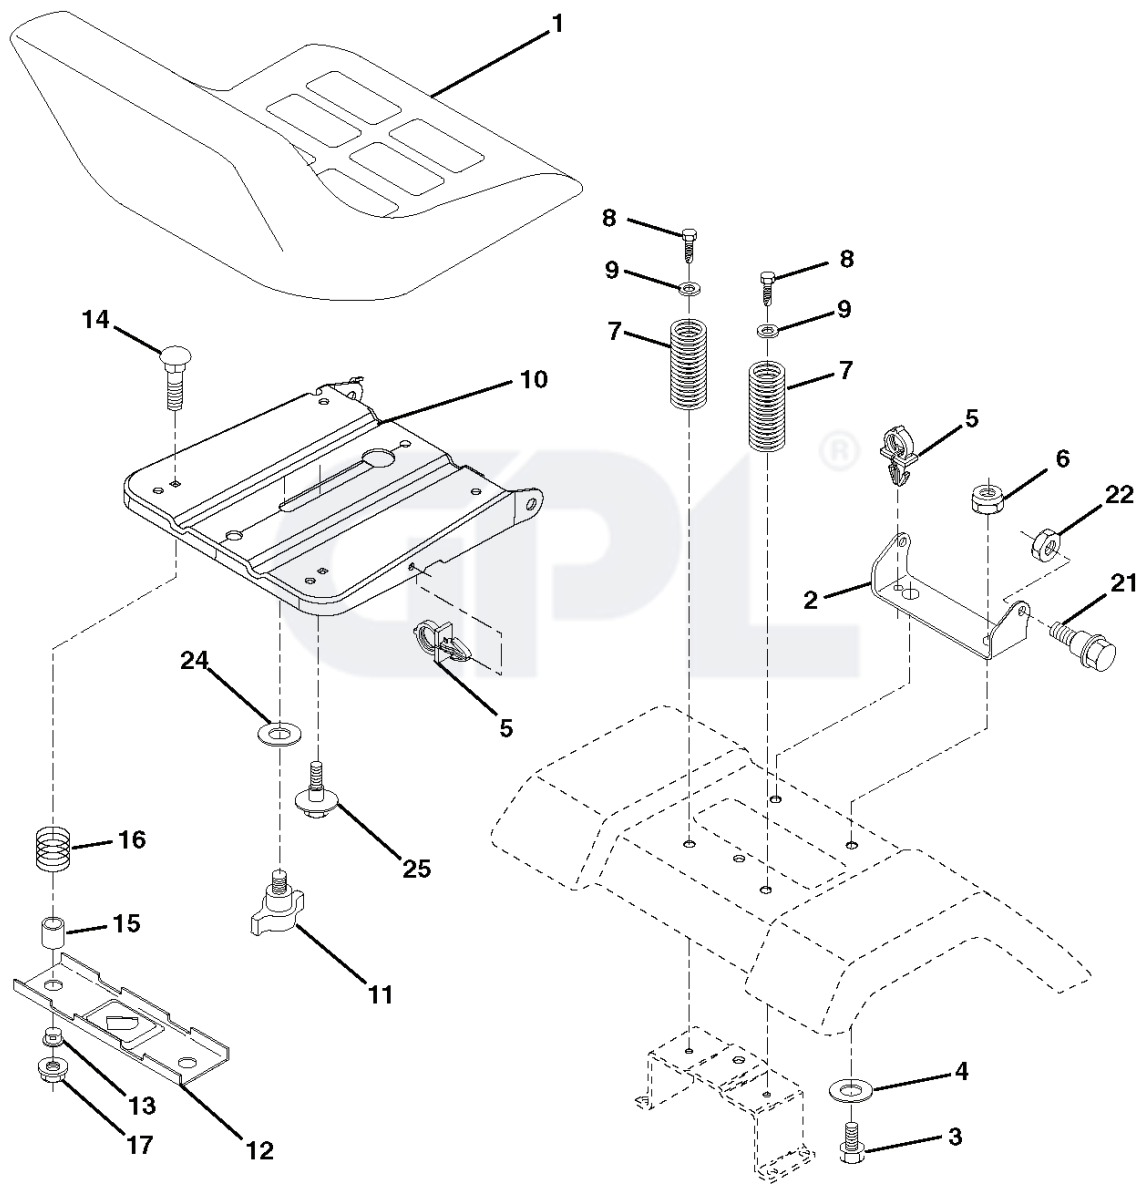

seat_ll.knob_13

REF.	PART NO.	DESCRIPTION	REMARK	QTY.	KIT
1	532401042	SIEGE CONDUCTEUR		1	
2	532140551	BRACKET		1	
3	871110616	SCREW		1	
4	819131610	WASHER		1	
5	532145006	CLIP		1	
6	873800600	NUT		1	
7	532124181	SPRING		1	
8	817000616	SCREW		1	
9	819131614	WASHER		1	
10	532195530	BERCEAU DE SIEGE CONDUCTEUR		1	
11	532166369	WING NUT		1	
12	532174648	BRACKET		1	
13	532121248	BUSHING		1	
14	872050412	BOLT		1	
15	532134300	SPACER		1	
16	532121250	SPRING		1	
17	532123976	LOCKNUT		1	
21	532171852	BOLT		1	
22	873800500	LOCK NUT		1	
24	819171912	WASHER		1	
25	532127018	BOLT		1