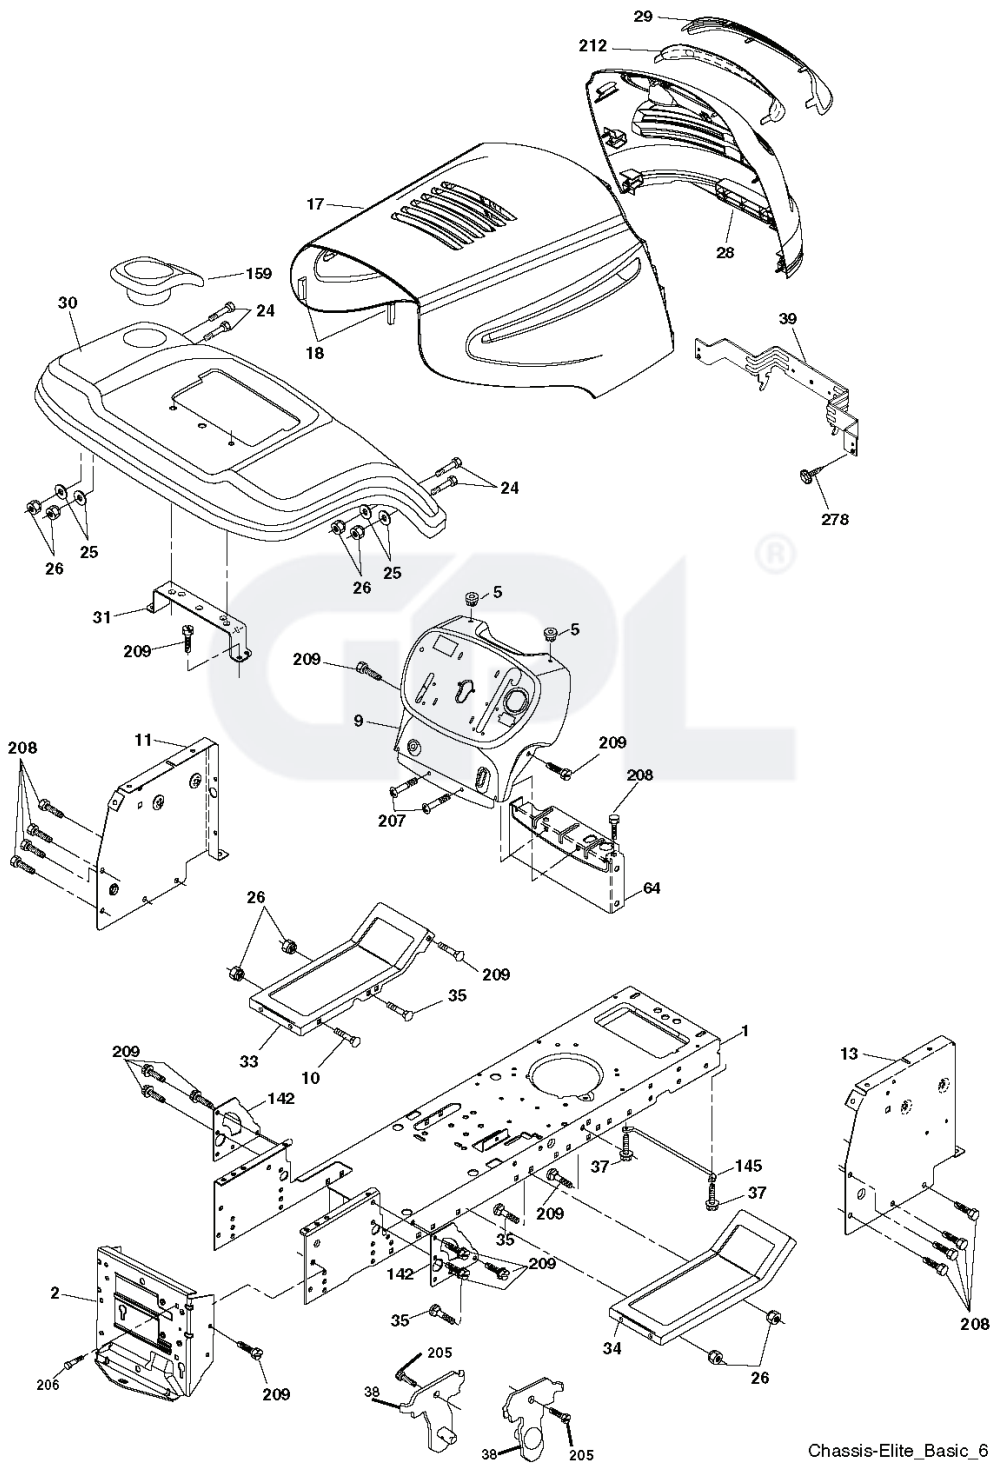

Chassis-Elite_Basic_6

REF.	PART NO.	DESCRIPTION	REMARK	QTY.	KIT
1	532174619	FRAME		1	
2	532176554	PLATE		1	
5	532155272	DAMPER		1	
9	532194197	TABLEAU*RPL.PAR 193510X010		1	
10	872140608	BOLT		1	
11	532174996	DASHBOARD		1	
13	532186952	PANEL DASH RH		1	
17	532186580	HOOD LT/PL		1	
18	532184921	BUMPER		1	
24	874780616	BOLT		1	
25	819131312	WASHER		1	
26	873800600	NUT		1	
28	532183826	GRILLE ASM.		1	
29	532189837	LENS GRILLE		1	
30	532194589	FENDER		1	
31	532136619	ROD		1	
33	532182507	FOOT REST, LH		1	
34	532182508	FOOT REST, RH		1	
35	872110606	BOLT		1	
37	817490508	SCREW		1	
38	532175710	BRACKET		1	
39	532407807	BRACKET		1	
64	532154798	PANEL		1	
142	532175702	PLATE		1	
145	532409167	ROD		1	
159	532185635	HOLDER		1	
205	817490608	SCREW		1	
206	532170165	BOLT		1	
207	817670508	SCREW		1	
208	817670608	SCREW		1	
209	817000612	SCREW		1	
212	532183823	INSERT LENS REFLECT		1	
278	532191611	SCREW		1	
---	532005479	PLUG		1	
---	532187801	PLUG		1