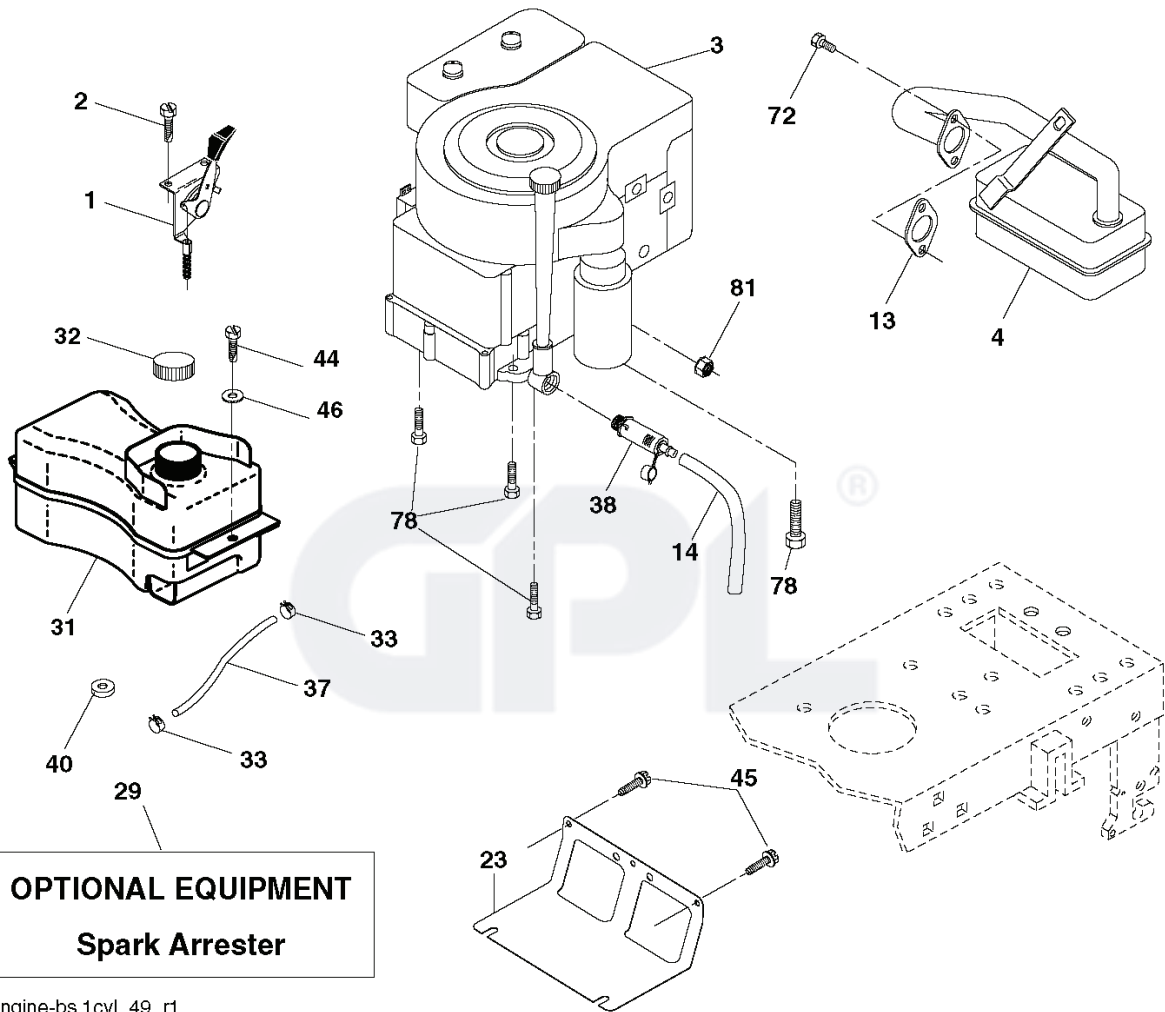

M1638, 96011021301, 2007-11

SPARE PARTS LIST

REF.	PART NO.	DESCRIPTION	REMARK	QTY.	KIT
1	532403613	DECAL		1	
2	532145005	DECAL		1	
3	532402032	DECAL		1	
4	532194302	DECALC.SHEMA MONTAGE		1	
5	532408818	DECAL		1	
6	532140837	DECAL		1	
8	532403611	DECAL		1	
9	532196841	DECAL		1	
10	532124433	DECAL		1	
11	532159736	DECAL		1	
12	532159737	DECAL		1	
13	532401860	DECAL		1	
14	532182166	DECAL		1	
15	532400389	LABEL		1	
16	532196357	DECALC."DANGER DEFLECTEUR"		1	
17	532168869	DECAL		1	
--	532138311	DECAL		1	
--	532181091	PLATE		1	
--	532181090	PLATE		1	
--	532162598	DECAL		1	
--	532403720	OPERATOR'S MANUAL		1	
--	532407875	ILLUSTRATED PARTS LIST		1	

engine-bs.1cyl_49_r1

REF.	PART NO.	DESCRIPTION	REMARK	QTY.	KIT
1	532170551	THROTTLE CONTROL		1	
2	817720408	SCREW		1	
3				1	
4	532137352	MUFFLER		1	
13	532165291	GASKET		1	
14	532148456	TUBE		1	
23	532169837	HEAT SHIELD		1	
25	532187770	CONTROL CHOKE.		1	
29	532137180	SPARK ARRESTER KIT		1	
31	532407515	FUEL TANK		1	
32	532197725	PLUG		1	
33	532123487	HOSE CLAMP		1	
37	532137040	HOSE		1	
38	532181654	PLUG		1	
40	532124028	BUSHING		1	
44	817670412	SCREW		1	
45	817000612	SCREW		1	
46	819091416	WASHER		1	
72	532192334	SCREW		1	
78	817060620	SCREW		1	
81	873510400	NUT		1	

REF.	PART NO.	DESCRIPTION	REMARK	QTY.	KIT
1	532059192	CAP VALVE		1	
2	532065139	NIPPLE		1	
3	532124157	TIRE		1	
4	532059904	HOSE		1	
5	532125121	RIM		1	
6	532124957	FITTING		1	
7	532124959	BEARING		1	
8	532125122	RIM		1	
9	532123969	TIRE		1	
10	532124926	HOSE		1	
11	532175039	HUB CAP		1	
--	532144334	SEALING FOAM		1	