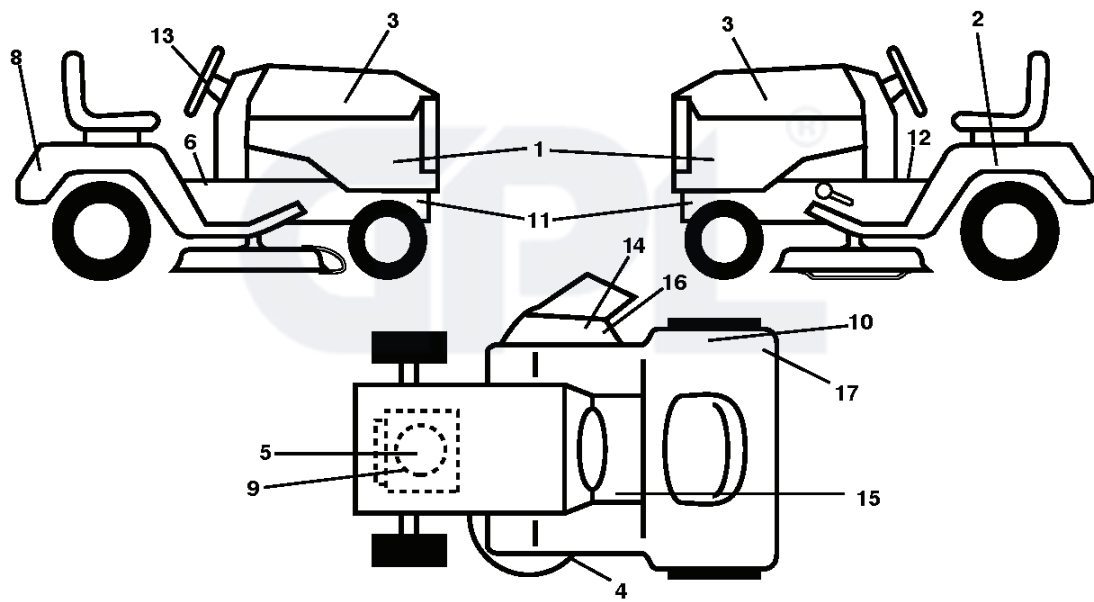

M1638, 96011021301, 2007-11

SPARE PARTS LIST

REF.	PART NO.	DESCRIPTION	REMARK	QTY.	KIT
1	532403613	DECAL		1	
2	532145005	DECAL		1	
3	532402032	DECAL		1	
4	532194302	DECALC.SHEMA MONTAGE		1	
5	532408818	DECAL		1	
6	532140837	DECAL		1	
8	532403611	DECAL		1	
9	532196841	DECAL		1	
10	532124433	DECAL		1	
11	532159736	DECAL		1	
12	532159737	DECAL		1	
13	532401860	DECAL		1	
14	532182166	DECAL		1	
15	532400389	LABEL		1	
16	532196357	DECALC."DANGER DEFLECTEUR"		1	
17	532168869	DECAL		1	
--	532138311	DECAL		1	
--	532181091	PLATE		1	
--	532181090	PLATE		1	
--	532162598	DECAL		1	
--	532403720	OPERATOR'S MANUAL		1	
--	532407875	ILLUSTRATED PARTS LIST		1	

engine-bs.1cyl_49_r1

REF.	PART NO.	DESCRIPTION	REMARK	QTY.	KIT
1	532170551	THROTTLE CONTROL		1	
2	817720408	SCREW		1	
3				1	
4	532137352	MUFFLER		1	
13	532165291	GASKET		1	
14	532148456	TUBE		1	
23	532169837	HEAT SHIELD		1	
25	532187770	CONTROL CHOKE.		1	
29	532137180	SPARK ARRESTER KIT		1	
31	532407515	FUEL TANK		1	
32	532197725	PLUG		1	
33	532123487	HOSE CLAMP		1	
37	532137040	HOSE		1	
38	532181654	PLUG		1	
40	532124028	BUSHING		1	
44	817670412	SCREW		1	
45	817000612	SCREW		1	
46	819091416	WASHER		1	
72	532192334	SCREW		1	
78	817060620	SCREW		1	
81	873510400	NUT		1	

REF.	PART NO.	DESCRIPTION	REMARK	QTY.	KIT
1	532059192	CAP VALVE		1	
2	532065139	NIPPLE		1	
3	532124157	TIRE		1	
4	532059904	HOSE		1	
5	532125121	RIM		1	
6	532124957	FITTING		1	
7	532124959	BEARING		1	
8	532125122	RIM		1	
9	532123969	TIRE		1	
10	532124926	HOSE		1	
11	532175039	HUB CAP		1	
--	532144334	SEALING FOAM		1	