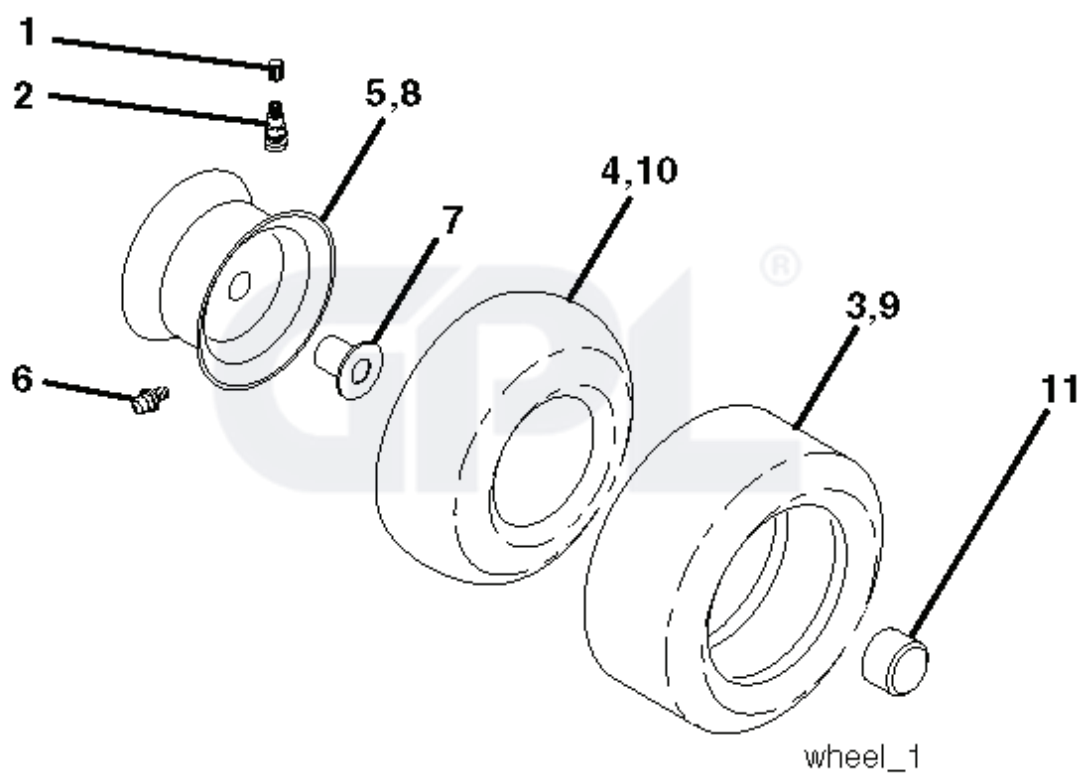

M1638, 96011021301, 2007-11

SPARE PARTS LIST

REF.	PART NO.	DESCRIPTION	REMARK	QTY.	KIT
1	532403613	DECAL		1	
2	532145005	DECAL		1	
3	532402032	DECAL		1	
4	532194302	DECALC.SHEMA MONTAGE		1	
5	532408818	DECAL		1	
6	532140837	DECAL		1	
8	532403611	DECAL		1	
9	532196841	DECAL		1	
10	532124433	DECAL		1	
11	532159736	DECAL		1	
12	532159737	DECAL		1	
13	532401860	DECAL		1	
14	532182166	DECAL		1	
15	532400389	LABEL		1	
16	532196357	DECALC."DANGER DEFLECTEUR"		1	
17	532168869	DECAL		1	
--	532138311	DECAL		1	
--	532181091	PLATE		1	
--	532181090	PLATE		1	
--	532162598	DECAL		1	
--	532403720	OPERATOR'S MANUAL		1	
--	532407875	ILLUSTRATED PARTS LIST		1	

engine-bs.1cyl_49_r1

REF.	PART NO.	DESCRIPTION	REMARK	QTY.	KIT
1	532170551	THROTTLE CONTROL		1	
2	817720408	SCREW		1	
3				1	
4	532137352	MUFFLER		1	
13	532165291	GASKET		1	
14	532148456	TUBE		1	
23	532169837	HEAT SHIELD		1	
25	532187770	CONTROL CHOKE.		1	
29	532137180	SPARK ARRESTER KIT		1	
31	532407515	FUEL TANK		1	
32	532197725	PLUG		1	
33	532123487	HOSE CLAMP		1	
37	532137040	HOSE		1	
38	532181654	PLUG		1	
40	532124028	BUSHING		1	
44	817670412	SCREW		1	
45	817000612	SCREW		1	
46	819091416	WASHER		1	
72	532192334	SCREW		1	
78	817060620	SCREW		1	
81	873510400	NUT		1	

REF.	PART NO.	DESCRIPTION	REMARK	QTY.	KIT
1	532059192	CAP VALVE		1	
2	532065139	NIPPLE		1	
3	532124157	TIRE		1	
4	532059904	HOSE		1	
5	532125121	RIM		1	
6	532124957	FITTING		1	
7	532124959	BEARING		1	
8	532125122	RIM		1	
9	532123969	TIRE		1	
10	532124926	HOSE		1	
11	532175039	HUB CAP		1	
--	532144334	SEALING FOAM		1	

REF.	PART NO.	DESCRIPTION	REMARK	QTY.	KIT
166	817490510	SCREW		1	
168	532165492	BOLT		1	
169	532165580	RETAINER		1	
170	532187414	KEEPER		1	
197	532169613	SLEEVE		1	
198	532169593	WASHER		1	
202	872110614	BOLT		1	
212	532145212	NUT		1	