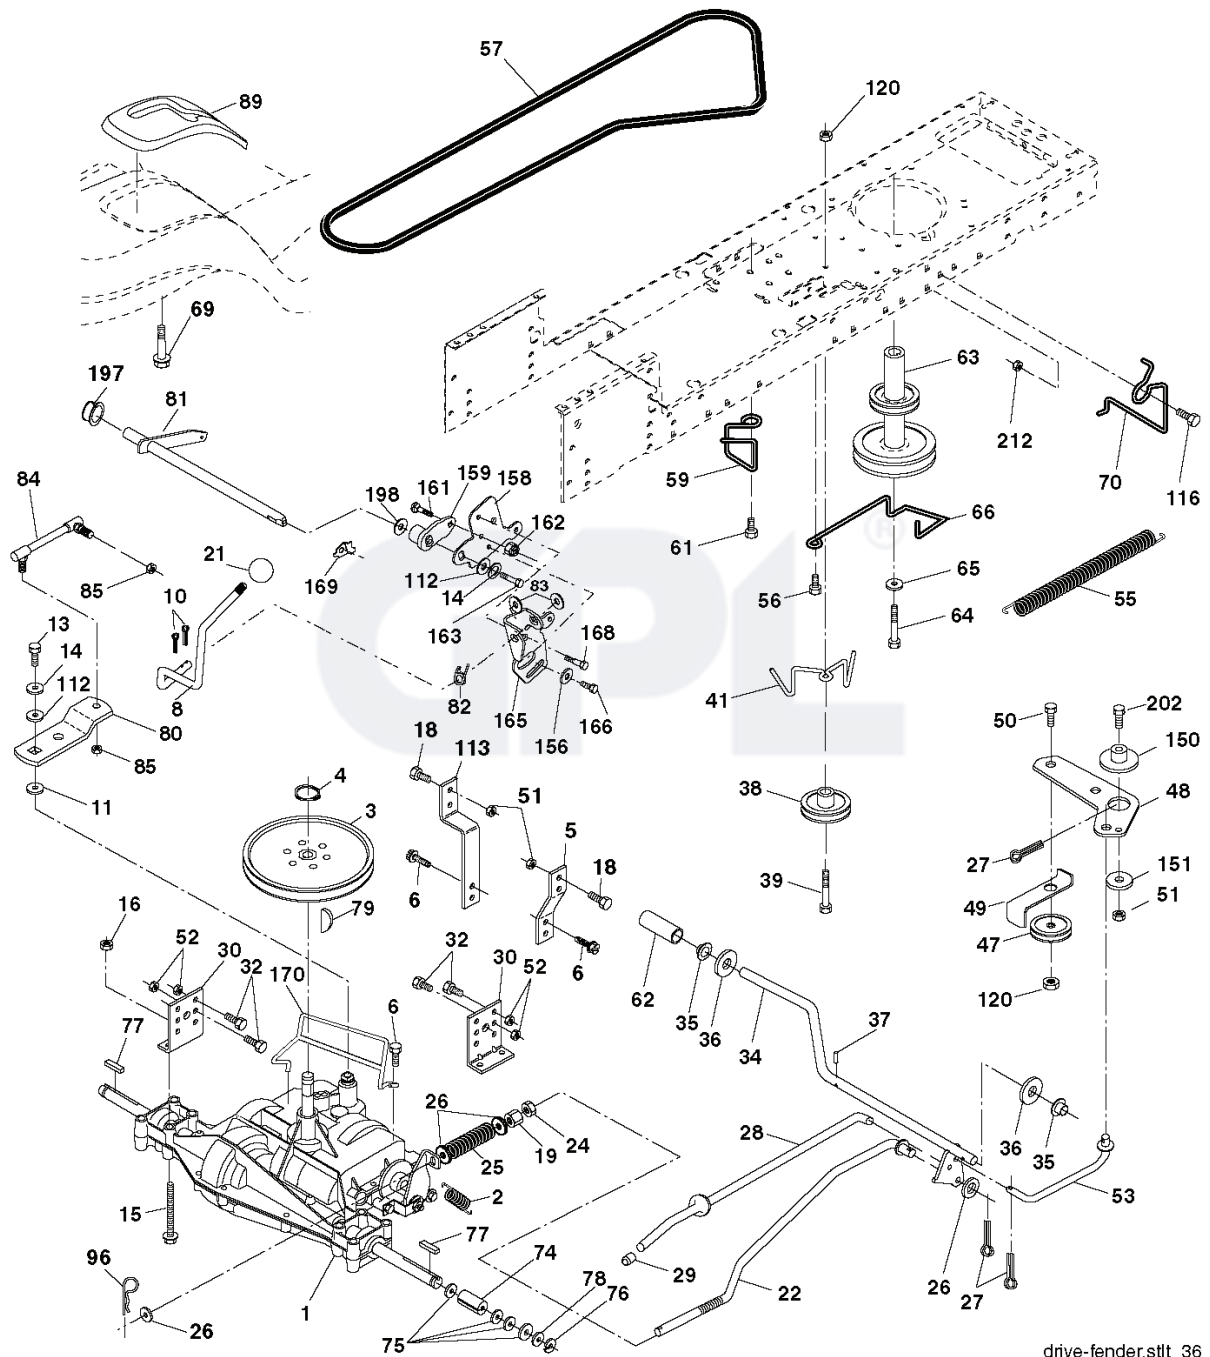

REF.	PART NO.	DESCRIPTION	REMARK	QTY.	KIT
1				1	
2	532146682	SPRING		1	
3	532123666	PULLEY		1	
4	812000028	CLIP		1	
5	532121520	BRACKET		1	
6	817060512	SCREW		1	
8	532197206	SHIFT ROD		1	
10	876020416	SPLIT PIN		1	
11	532105701	WASHER		1	
13	874550412	BOLT		1	
14	810040400	WASHER		1	
15	874490544	SCREW		1	
16	873800500	LOCK NUT		1	
18	874780616	BOLT		1	
19	873800600	NUT		1	
21	532106933	KNOB		1	
22	532130804	ROD		1	
24	873350600	NUT		1	
25	532106888	SPRING		1	
26	819131316	WASHER		1	
27	876020412	SPLIT PIN		1	
28	532175765	SHAFT		1	
29	532071673	COVER		1	
30	532174973	BRACKET		1	
32	874760512	BOLT		1	
34	532175578	SHAFT		1	
35	532120183	BEARING		1	
36	819211616	WASHER		1	
37	532124963	PIN RETAINING SCREW		1	
38	532179114	PULLEY		1	
39	872110622	BOLT		1	
41	532175556	BELT GUIDE		1	
47	532127783	PULLEY		1	
48	532154407	GUIDE		1	
49	532123205	BELT GUIDE		1	
50	872110612	BOLT		1	
51	873680600	NUT		1	
52	873680500	NUT		1	
53	532199652	TIGE DE TENSION POULIE		1	
55	532105709	SPRING		1	
56	817060620	SCREW		1	
57	532160855	BELT		1	
59	532169691	BELT GUIDE		1	
61	817120614	SCREW		1	
62	532124872	PEDAL RUBBER		1	
63	532175410	PULLEY		1	
64	532173937	BOLT		1	
65	810040700	WASHER		1	
66	532154778	TENSIONER		1	
69	532142432	SCREW		1	
70	532134683	BELT GUIDE		1	
74	532109502	SPACER		1	
75	532121749	WASHER		1	
76	812000001	RETAINER RING		1	
77	532123583	KEY		1	
78	532121748	WASHER		1	
79	532125096	WOODRUFF KEY		1	
80	532131488	LEVER		1	
81	532165594	SHAFT		1	
82	532165711	SPRING		1	
83	819171216	WASHER		1	
84	532166229	LINK		1	
85	532150360	NUT		1	
89	532194971	CONSOLE SHIFT LT		1	
96	532124788	RETAINER RING		1	
112	819091210	WASHER		1	
113	532127285	BRACKET		1	
116	872140608	BOLT		1	
120	873900600	NUT		1	
150	532175456	SPACER		1	
151	819133210	WASHER		1	
156	532166002	WASHER		1	
158	532165589	BRACKET		1	
159	532183900	LEVER		1	
161	872140406	BOLT		1	
162	873680400	NUT		1	
163	874780416	BOLT		1	
165	532165623	BRACKET		1