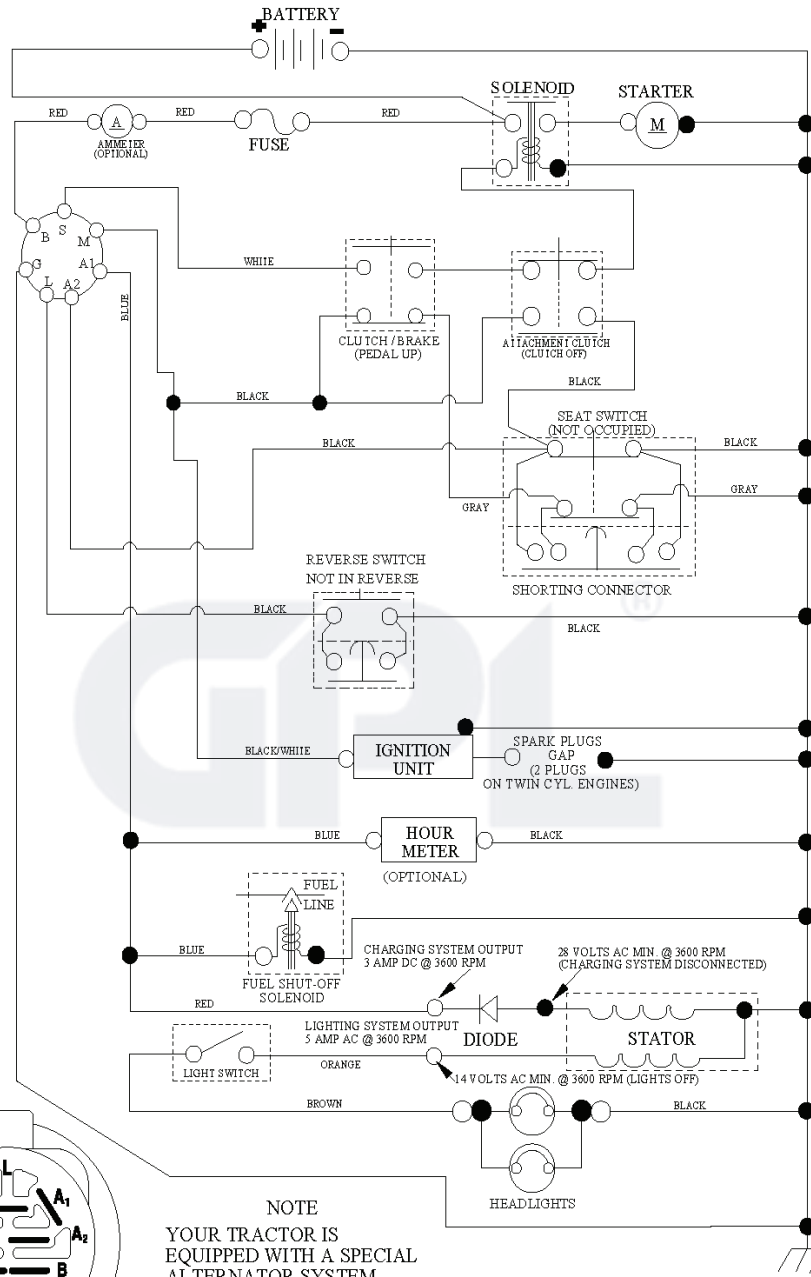

IGNITION SWITCH

POSITION	CIRCUIT	"MAKE"
OFF	M+G+A1	
RUN/OVERRIDE	B+A1	
RUN	B+A1	L+A2
START	B+S+A1	

NOTE
YOUR TRACTOR IS EQUIPPED WITH A SPECIAL ALTERNATOR SYSTEM. THE LIGHTS ARE NOT CONNECTED TO THE BATTERY, BUT HAVE THEIR OWN ELECTRICAL SOURCE. BECAUSE OF THIS, THE BRIGHTNESS OF THE LIGHTS WILL CHANGE WITH ENGINE SPEED. AT IDLE THE LIGHTS WILL DIM. AS THE ENGINE IS SPEEDED UP, THE LIGHTS WILL BECOME THEIR BRIGHTEST.

WIRING INSULATED CLIPS
NOTE: IF WIRING INSULATED CLIPS WERE REMOVED FOR SERVICING OF UNIT, THEY SHOULD BE RE-INSTALLED TO PROPERLY SECURE YOUR WIRING.