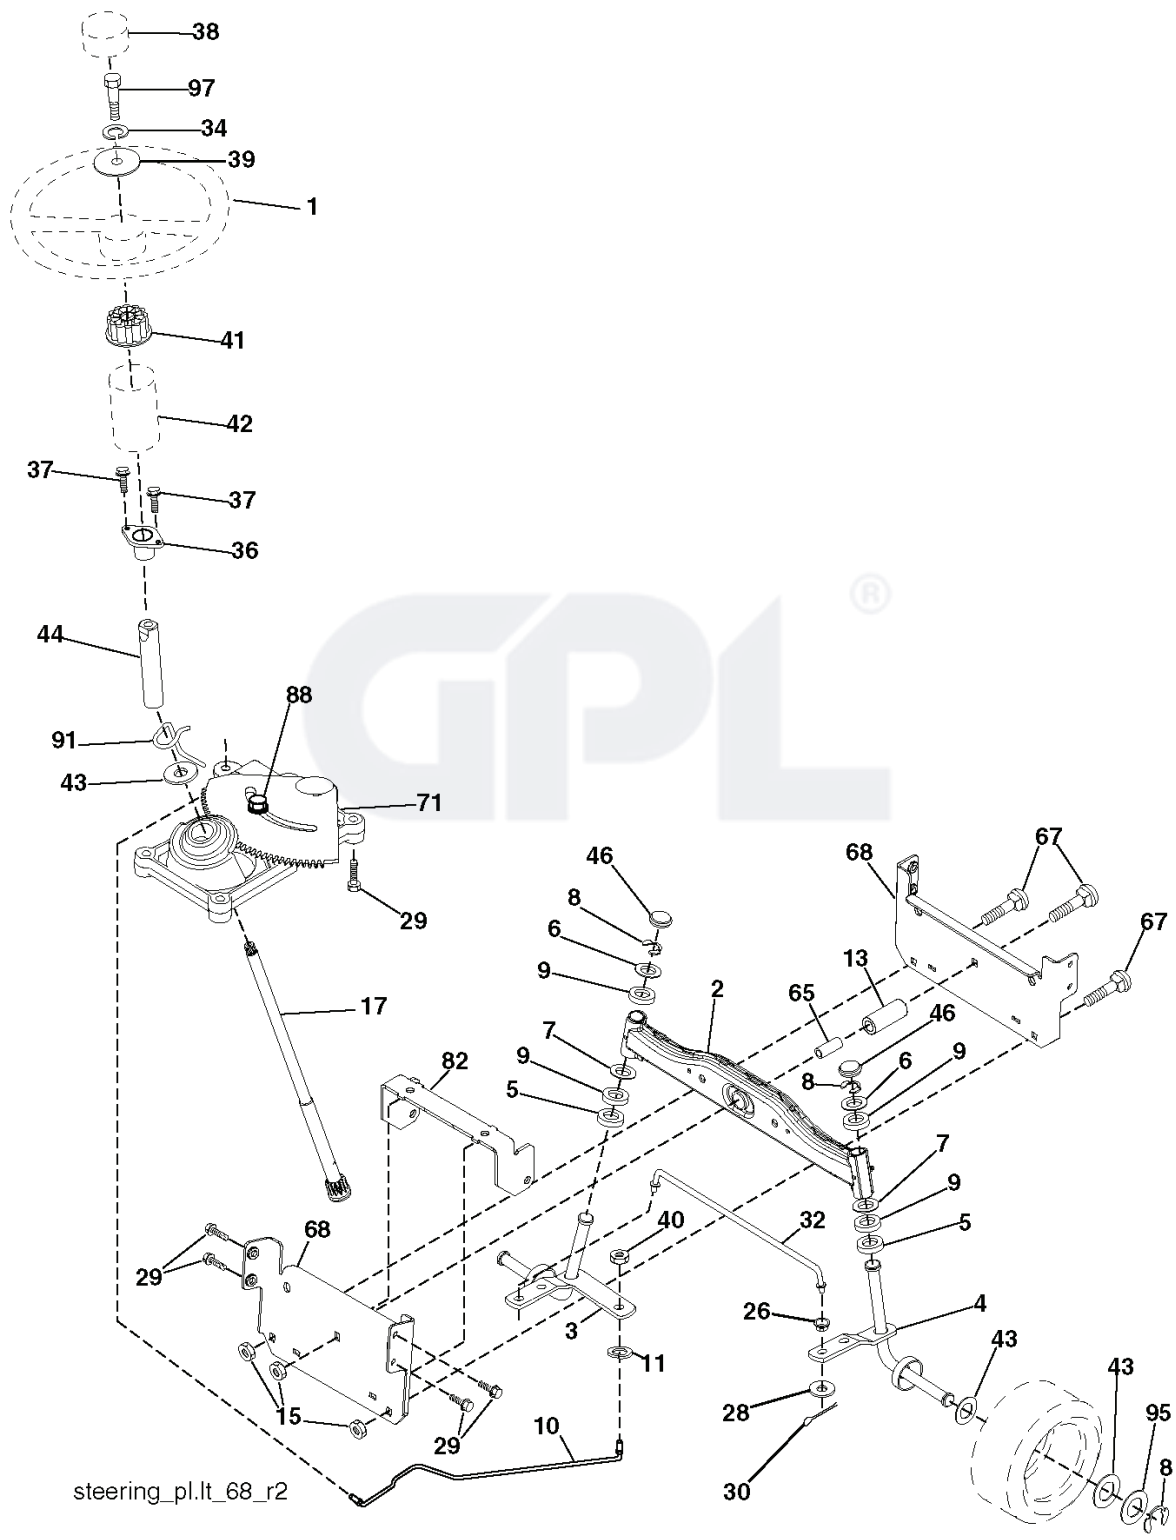

steering_pl.lt_68_r2

REF.	PART NO.	DESCRIPTION	REMARK	QTY.	KIT
1	532194595	STEERING WHEEL		1	
2	532195673	SHAFT		1	
3	532169840	SPINDLE		1	
4	532169839	SPINDLE		1	
5	532124931	WASHER		1	
6	532121748	WASHER		1	
7	819272016	WASHER		1	
8	812000029	RETAINER RING		1	
9	532124937	BEARING COL. STRG.		1	
10	532175121	ROD		1	
11	810040600	WASHER		1	
13	532136518	PIPE		1	
15	532145212	NUT		1	
17	532190753	ROD		1	
26	532126847	BUSHING		1	
28	819131416	WASHER		1	
29	817000612	SCREW		1	
30	876020412	SPLIT PIN		1	
32	532192757	TIGE D'ASSEMBLAGE		1	
34	810040500	WASHER		1	
36	532155099	BUSHING		1	
37	532152927	SCREW		1	
38	532194603	HUB		1	
39	819113812	WASHER		1	
40	873540600	NUT		1	
41	532186737	ADAPTER		1	
42	532169633	SLEEVE		1	
43	532121749	WASHER		1	
44	532190752	SHAFT		1	
46	532121232	HUB CAP		1	
65	532414736	SPACER		1	
67	872110618	BOLT		1	
68	532169827	SHAFT		1	
71	532175146	STEERING GEAR		1	
82	532199978	SUPPORT ESSIEU AVANT		1	
88	532175118	BOLT		1	
91	532175553	SPRING		1	
95	532188967	WASHER		1	
97	874780564	BOLT		1	
	PART NO.		REMARK		KIT