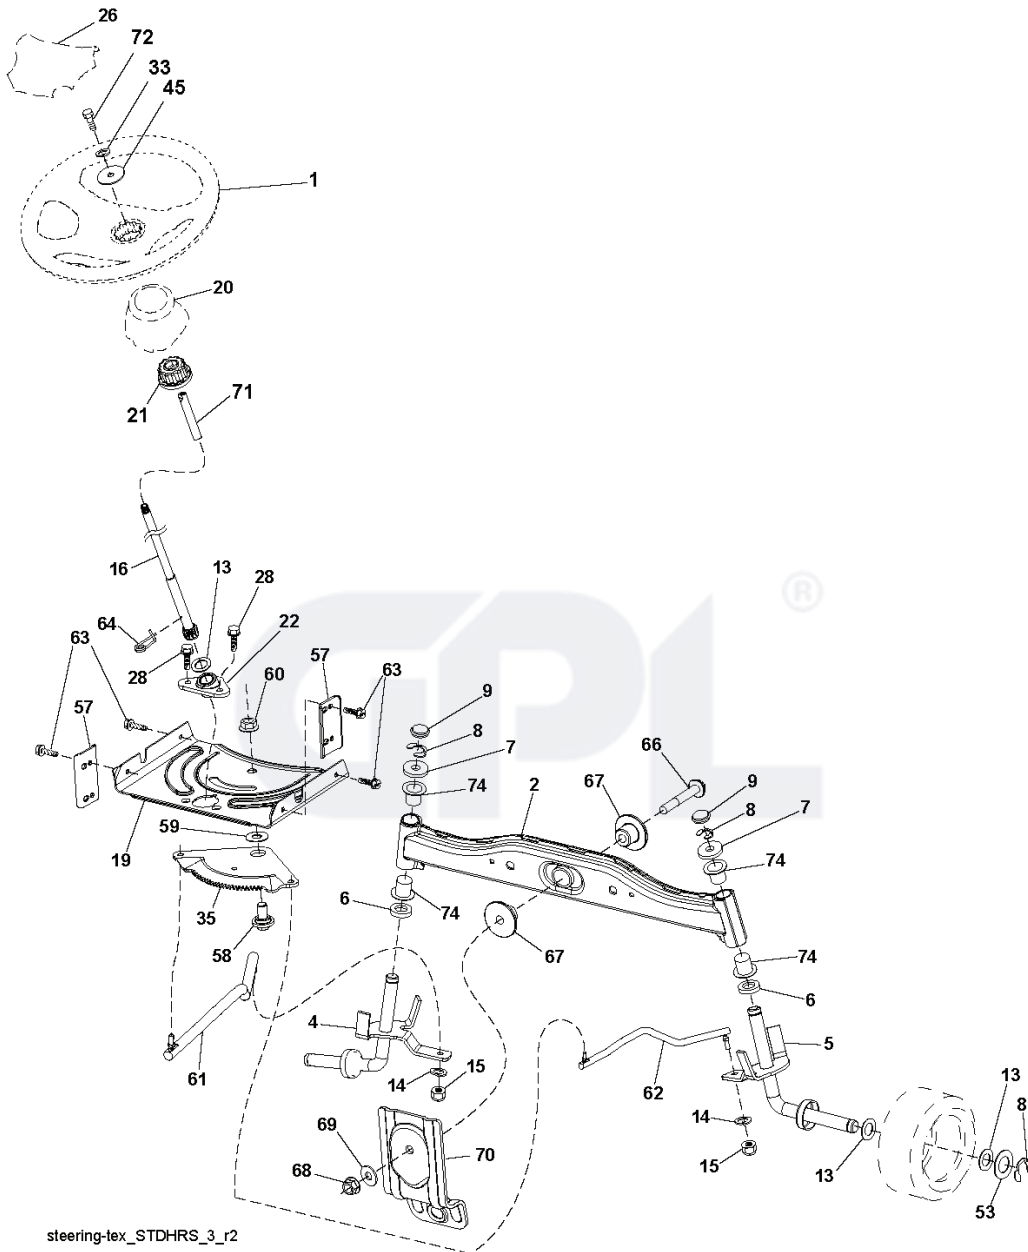

steering-kex_STDHRS_3_r2

REF.	PART NO.	DESCRIPTION	REMARK	QTY.	KIT
1	532424146	STEERING WHEEL		1	
2	532418168	AXLE		1	
4	532403087	SPINDLE		1	
5	532403088	SPINDLE		1	
6	532124931	WASHER		1	
7	532121748	WASHER		1	
8	812000029	RETAINER RING		1	
9	532121232	HUB CAP		1	
13	532121749	WASHER		1	
14	810040600	WASHER		1	
15	873540600	NUT		1	
16	532429373	SHAFT		1	
19	532194729	PLATE		1	
20	532411291	STEERING COLUMN		1	
21	532186737	ADAPTER		1	
22	532420537	SUPPORT		1	
26	532424691	INSERT		1	
28	817000612	SCREW		1	
33	810040500	WASHER		1	
35	532194732	PLATE		1	
45	819113812	WASHER		1	
53	532188967	WASHER		1	
57	532407465	BRACKET		1	
58	532194747	BOLT		1	
59	532194748	WASHER		1	
60	873971000	NUT		1	
61	532194740	LINK		1	
62	532194741	LINK		1	
63	817000512	SCREW		1	
64	532199849	SPRING RETAINER		1	
66	871020748	BOLT		1	
67	532194737	BUSHING		1	
68	873900700	NUT		1	
69	532199162	WASHER		1	
70	532196197	BRACKET		1	
71	532190752	SHAFT		1	
72	532428982	BOLT		1	
74	532124937	BEARING COL. STRG.		1