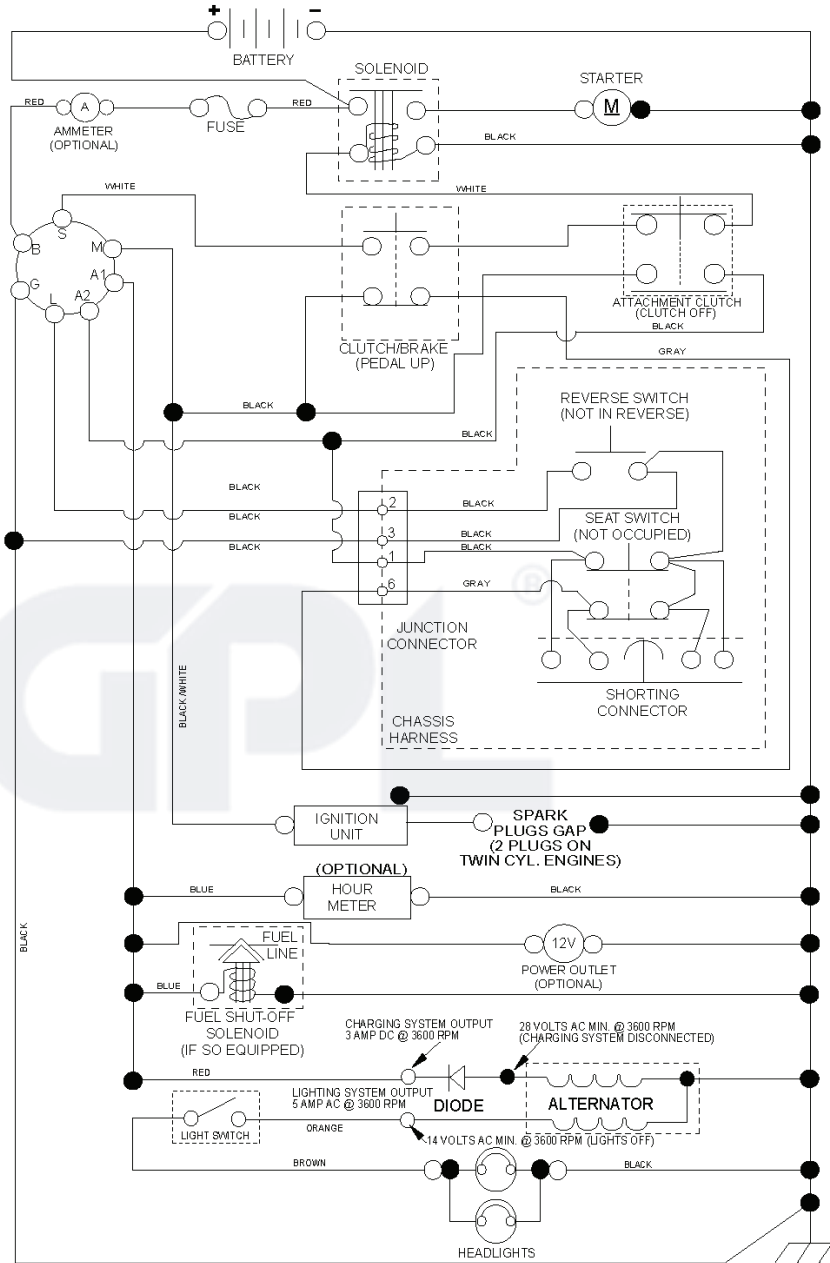

NOTE
YOUR TRACTOR IS EQUIPPED WITH A SPECIAL ALTERNATOR SYSTEM. THE LIGHTS ARE NOT CONNECTED TO THE BATTERY, BUT HAVE THEIR OWN ELECTRICAL SOURCE. BECAUSE OF THIS, THE BRIGHTNESS OF THE LIGHTS WILL CHANGE WITH ENGINE SPEED. AT IDLE THE LIGHTS WILL DIM. AS THE ENGINE IS SPEEDED UP, THE LIGHTS WILL BECOME THEIR BRIGHTEST.

POSITION	CIRCUIT "MAKE"
OFF	M+G+A1
RUN/OVERRIDE	B+A1
RUN	B+A1 L+A2
START	B + S + A1

WIRING INSULATED CLIPS
NOTE: IF WIRING INSULATED CLIPS WERE REMOVED FOR SERVICING OF UNIT, THEY SHOULD BE RE-INSTALLED TO PROPERLY SECURE YOUR WIRING.