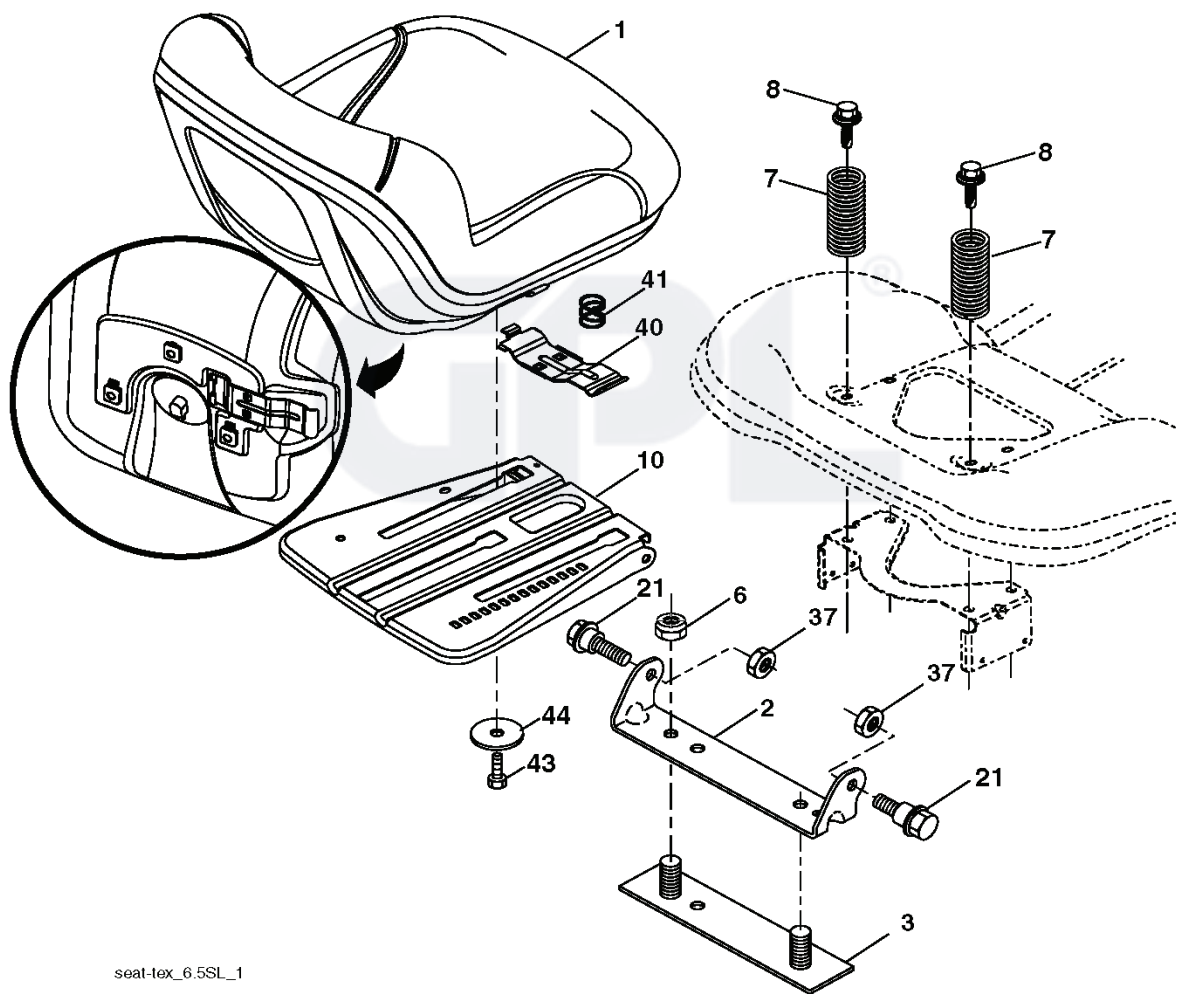

IGNITION SWITCH

POSITION	CIRCUIT "MAKE"
OFF	M+G+A1
RUN/OVERRIDE	B+A1
RUN	B+A1 L+A2
START	B + S + A1

CHASSIS HARNESS CONNECTOR (MATING SIDE)

DASH HARNESS CONNECTOR (MATING SIDE)

WIRING INSULATED CLIPS
 NOTE: IF WIRING INSULATED CLIPS WERE REMOVED FOR SERVICING OF UNIT, THEY SHOULD BE RE-INSTALLED TO PROPERLY SECURE YOUR WIRING.

seat-tex_6.5SL_1

REF.	PART NO.	DESCRIPTION	REMARK	QTY.	KIT
1	532197511	SEAT		1	
2	532180166	BRACKET		1	
3	532140675	STRAP		1	
6	873800600	NUT		1	
7	532124181	SPRING		1	
8	532171877	BOLT		1	
10	532196977	PLATE		1	
21	532171852	BOLT		1	
37	873800500	LOCK NUT		1	
40	532197661	HANDLE		1	
41	532198200	SPRING		1	
43	874760612	BOLT		1	
44	819133812	WASHER		1	