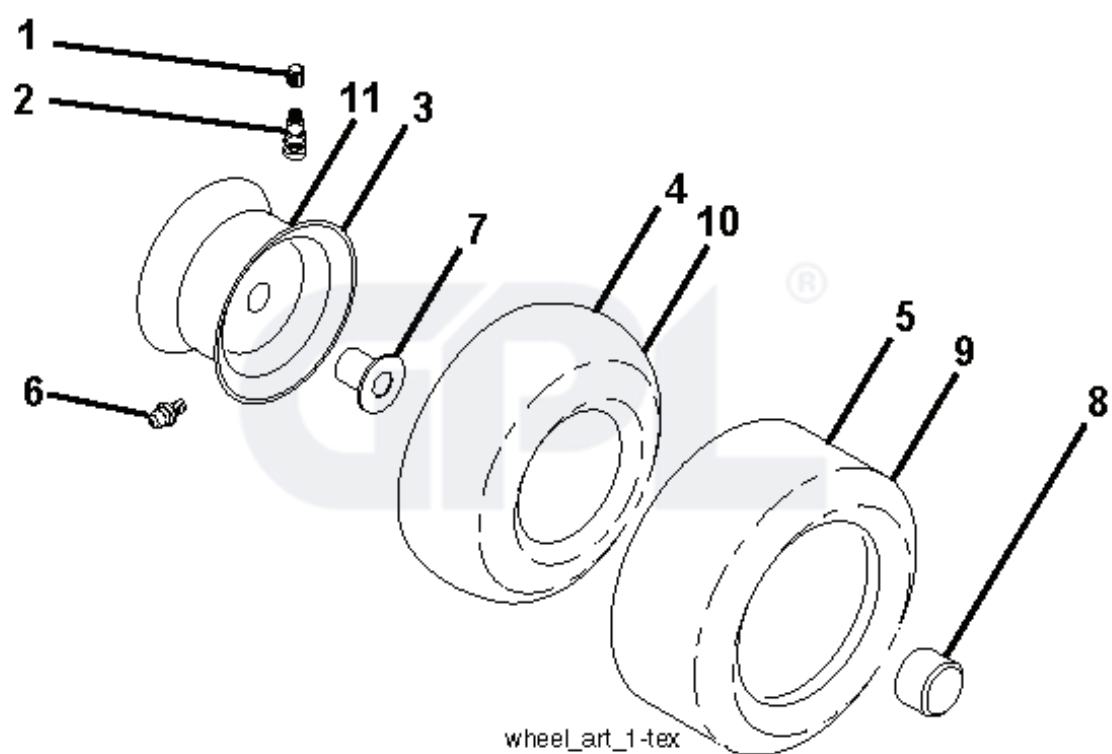

REF.	PART NO.	DESCRIPTION	REMARK	QTY.	KIT
1	532059192	CAP VALVE		1	
2	532065139	NIPPLE		1	
3	532125121	RIM	Front 6"	1	
4	532059904	HOSE	Front (Service Item Only)	1	
5	532106222	TIRE	Front 15 x 6.0-6	1	
6	532124957	FITTING	(Front Wheel Only)	1	
7	532124959	BEARING	(Front Wheel Only)	1	
8	532175039	HUB CAP		1	
9	532124635	TIRE	Rear 18 x 8.5-8	1	
10	532124926	HOSE	Rear (Service Item Only)	1	
11	532125122	RIM	Rear 8"	1	
--	532144334	SEALING FOAM		1	
	PART NO.		REMARK		KIT