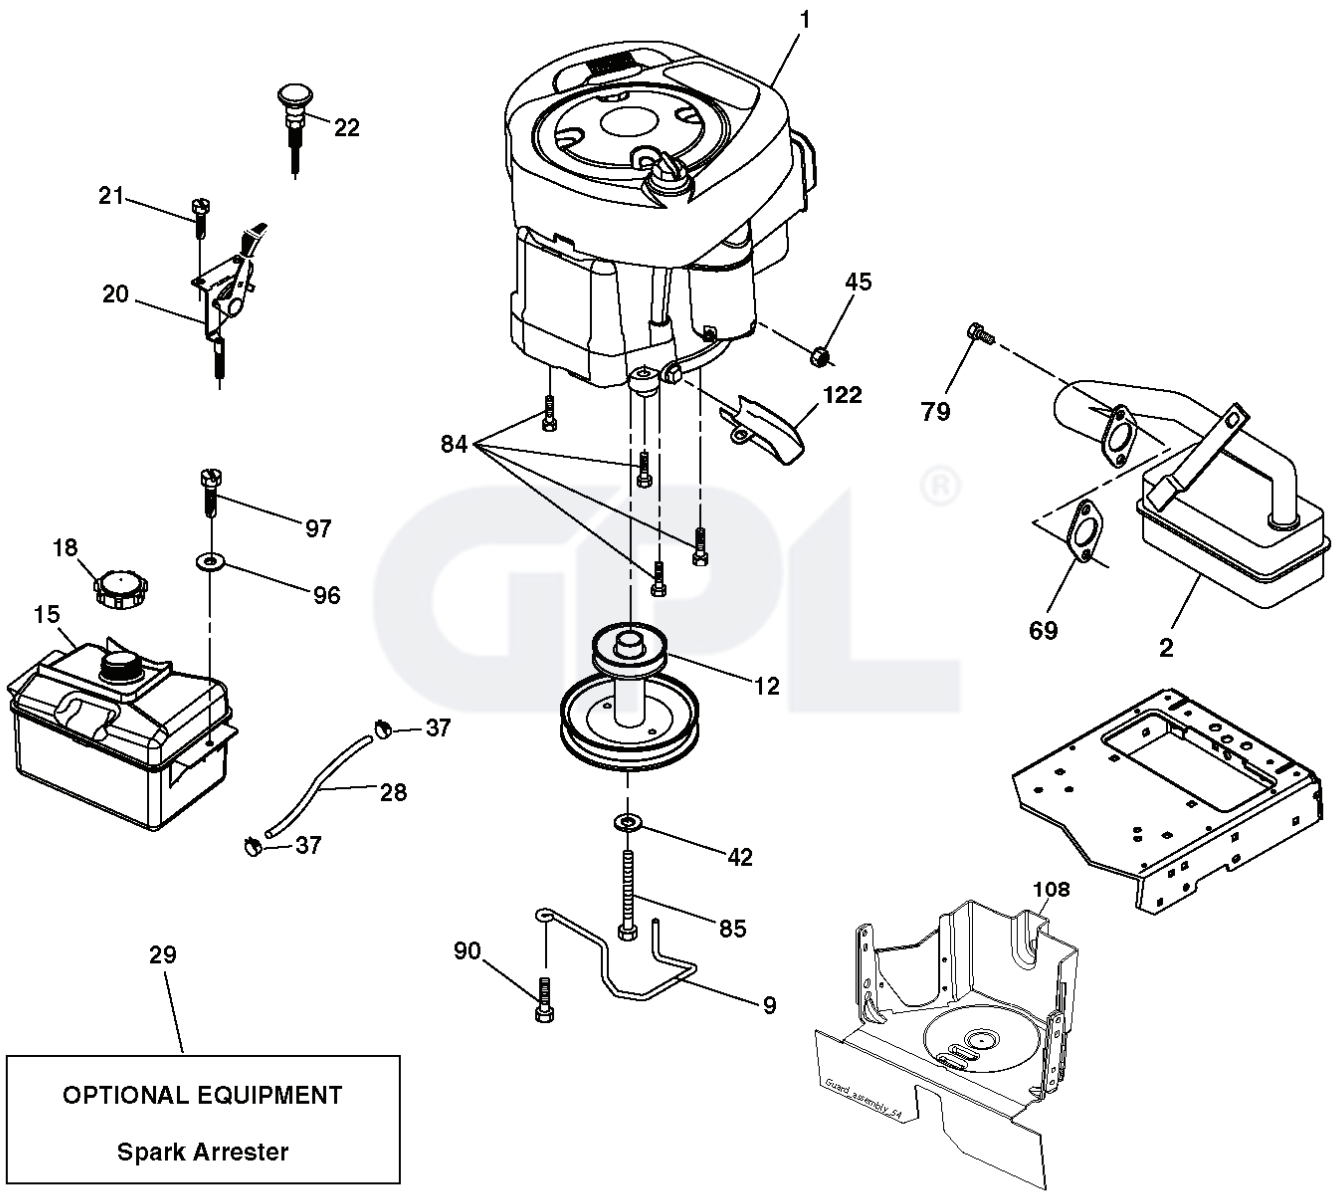

REF.	PART NO.	DESCRIPTION	REMARK	QTY.	KIT
359	817490610	SCREW		1	
364	532443032	BRACKET		1	

GPL®

TC01S

With Service Minder Option

46

OPTIONAL EQUIPMENT
Spark Arrester

engine-tex_BS_35

REF.	PART NO.	DESCRIPTION	REMARK	QTY.	KIT
1	000000000	W/O DESCRIPTION	ENGINE BRIGGS MODEL 21B807-1499-B1 (437783)	1	
2	532179758	MUFFLER		1	
9	532194320	BELT GUIDE		1	
12	532405471	PULLEY		1	
15	532407545	FUEL TANK		1	
18	532430220	FUEL CAP		1	
20	532411724	CONTROL		1	
21	532416358	SCREW		1	
22	532411725	CONTROL		1	
28	532137040	HOSE		1	
29	532137180	SPARK ARRESTER KIT		1	
37	532123487	HOSE CLAMP		1	
42	810040700	WASHER		1	
45	873510400	NUT		1	
69	532165291	GASKET		1	
79	532192334	SCREW		1	
84	817060620	SCREW		1	
85	532173937	BOLT		1	
90	817000616	SCREW		1	
96	819091416	WASHER		1	
97	817670412	SCREW		1	
108	532423041	COVER		1	
122	532421922	EXTENSION PIPE		1	