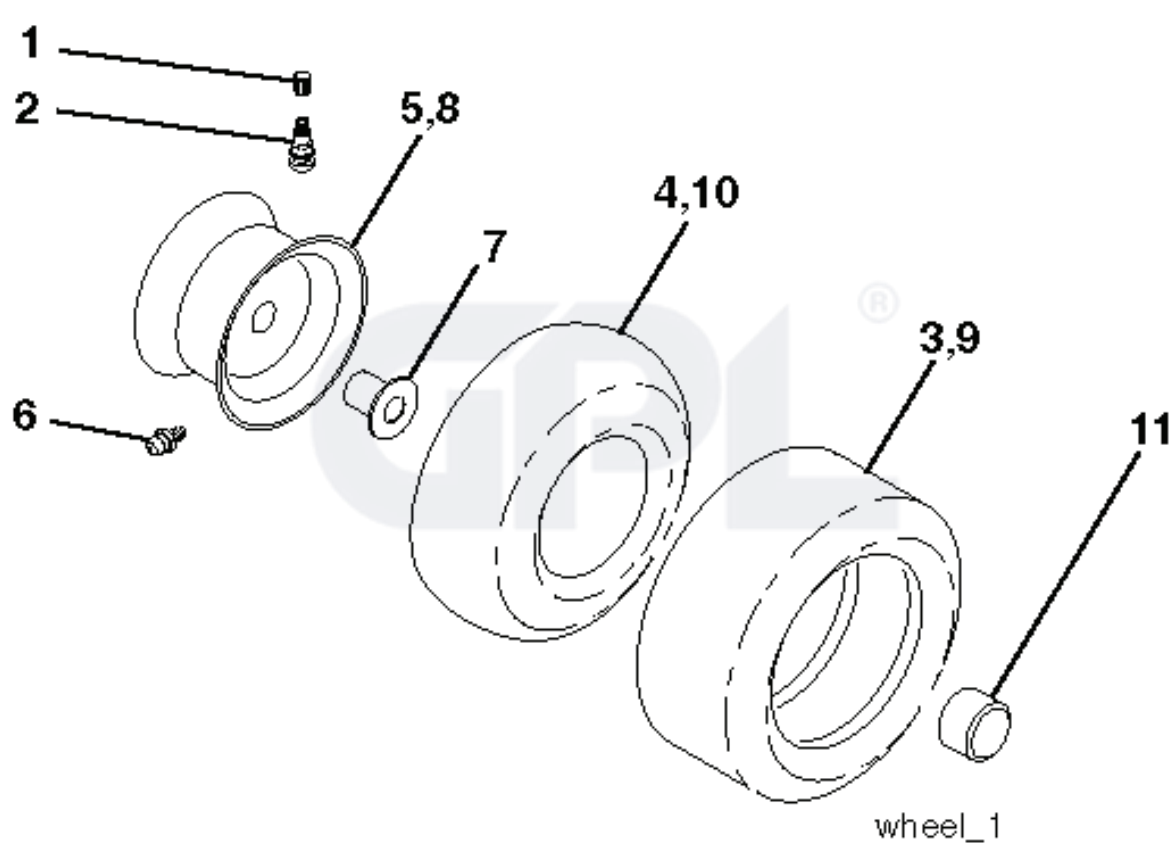

IGNITION SWITCH

POSITION	CIRCUIT	"MAKE"
OFF	M+G+A1	
RUN/OVERRIDE	B+A1	
RUN	B+A1	L+A2
START	B+S+A1	

CHASSIS HARNESS CONNECTOR (C1) (MATING SIDE)

DASH HARNESS CONNECTOR (C1) (MATING SIDE)

WIRING INSULATED CLIPS
 NOTE: IF WIRING INSULATED CLIPS WERE REMOVED FOR SERVICING OF UNIT, THEY SHOULD BE RE-INSTALLED TO PROPERLY SECURE YOUR WIRING.

NON-REMOVABLE CONNECTIONS

REMOVABLE CONNECTIONS

seat-tex_7A-vgt

REF.	PART NO.	DESCRIPTION	REMARK	QTY.	KIT
1	532411405	SEAT		1	
2	532180166	BRACKET		1	
3	532140675	STRAP		1	
6	873800600	NUT		1	
7	532124181	SPRING		1	
8	532171877	BOLT		1	
10	532196977	PLATE		1	
21	532171852	BOLT		1	
37	873800500	LOCK NUT		1	
40	532197661	HANDLE		1	
41	532198200	SPRING		1	
43	874760612	BOLT		1	
44	819133812	WASHER		1	

REF.	PART NO.	DESCRIPTION	REMARK	QTY.	KIT
1	532059192	CAP VALVE		1	
2	532065139	NIPPLE		1	
3	532106222	TIRE	Front 15" x 6.0"-6"	1	
4	532059904	HOSE	(Service Item Only)	1	
5	532125121	RIM	Front 6"	1	
6	532124957	FITTING	(Front Wheel Only)	1	
7	532124959	BEARING	(Front Wheel Only)	1	
8	532125122	RIM	Rear 8"	1	
9	532420531	TIRE	Rear 18" x 9.5"-8"	1	
10	532124926	HOSE	(Service Item Only)	1	
11	532175039	HUB CAP		1	
--	532144334	SEALING FOAM		1	