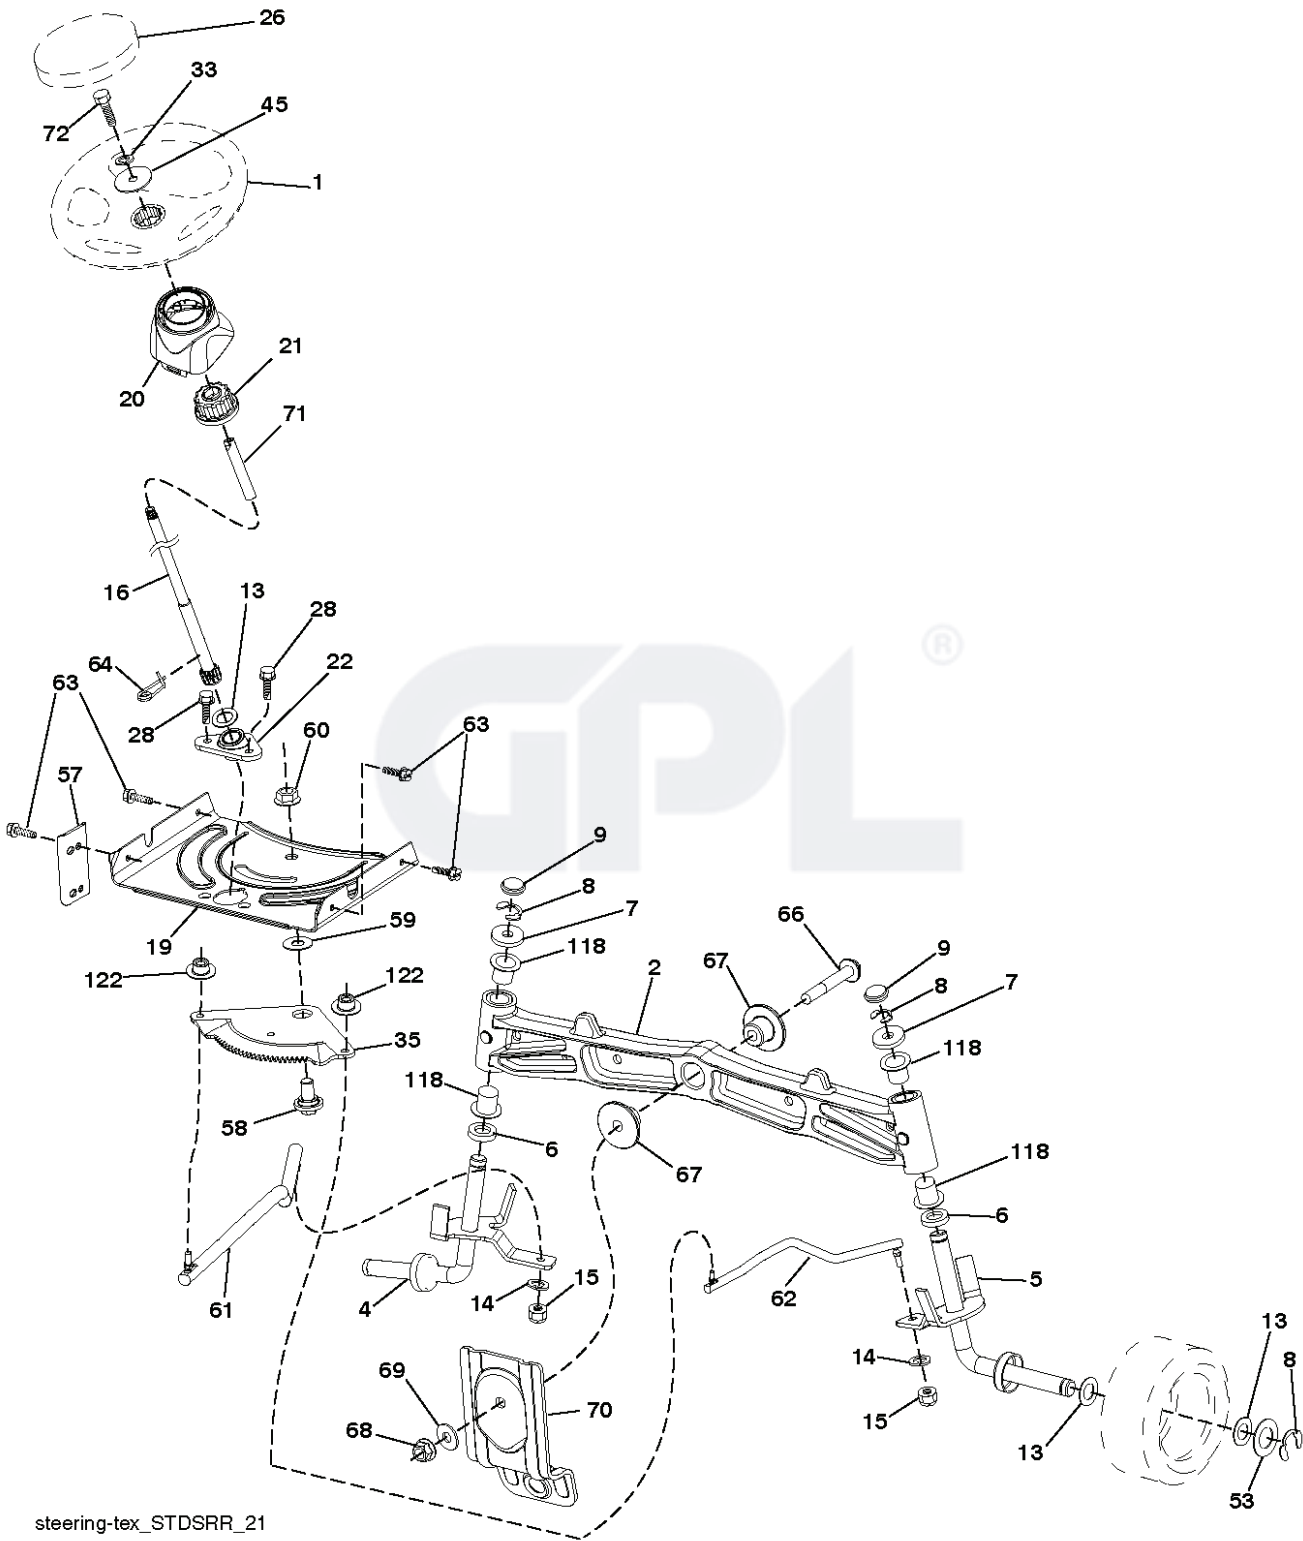

NON-REMOVABLE CONNECTIONS

REMOVABLE CONNECTIONS

seat-tex_7A-vgt

REF.	PART NO.	DESCRIPTION	REMARK	QTY.	KIT
1	532411405	SEAT		1	
2	532180166	BRACKET		1	
3	532140675	STRAP		1	
6	873800600	NUT		1	
7	532124181	SPRING		1	
8	532171877	BOLT		1	
10	532196977	PLATE		1	
21	532171852	BOLT		1	
37	873800500	LOCK NUT		1	
40	532197661	HANDLE		1	
41	532198200	SPRING		1	
43	874760612	BOLT		1	
44	819133812	WASHER		1	

GPL®

steering-tex_STDSRR_21

REF.	PART NO.	DESCRIPTION	REMARK	QTY.	KIT
1	532424146	STEERING WHEEL		1	
2	532413591	LINK ARM		1	
4	532403087	SPINDLE		1	
5	532403088	SPINDLE		1	
6	532124931	WASHER		1	
7	532121748	WASHER		1	
8	812000029	RETAINER RING		1	
9	532121232	HUB CAP		1	
13	532121749	WASHER		1	
14	810040600	WASHER		1	
15	873540600	NUT		1	
16	532429373	SHAFT		1	
19	532194729	PLATE		1	
20	532409763	STEERING COLUMN		1	
21	532186737	ADAPTER		1	
22	532420537	SUPPORT		1	
26	532424147	HUB CAP		1	
28	817000612	SCREW		1	
33	810040500	WASHER		1	
35	532194732	PLATE		1	
45	819113812	WASHER		1	
53	532188967	WASHER		1	
57	532407465	BRACKET		1	
58	532194747	BOLT		1	
59	532194748	WASHER		1	
60	873971000	NUT		1	
61	532194740	LINK		1	
62	532194741	LINK		1	
63	817000512	SCREW		1	
64	532199849	SPRING RETAINER		1	
66	871020748	BOLT		1	
67	532194737	BUSHING		1	
68	873900700	NUT		1	
69	532199162	WASHER		1	
70	532196197	BRACKET		1	
71	532190752	SHAFT		1	
72	532428982	BOLT		1	
118	532406013	BEARING		1	
122	532444962	CAP		1	

REF.	PART NO.	DESCRIPTION	REMARK	QTY.	KIT
1	532059192	CAP VALVE		1	
2	532065139	NIPPLE		1	
3	532106222	TIRE	Front 15" x 6.0"-6"	1	
4	532059904	HOSE	(Service Item Only)	1	
5	532125121	RIM	Front 6"	1	
6	532124957	FITTING	(Front Wheel Only)	1	
7	532124959	BEARING	(Front Wheel Only)	1	
8	532125122	RIM	Rear 8"	1	
9	532420531	TIRE	Rear 18" x 9.5"-8"	1	
10	532124926	HOSE	(Service Item Only)	1	
11	532175039	HUB CAP		1	
--	532144334	SEALING FOAM		1	