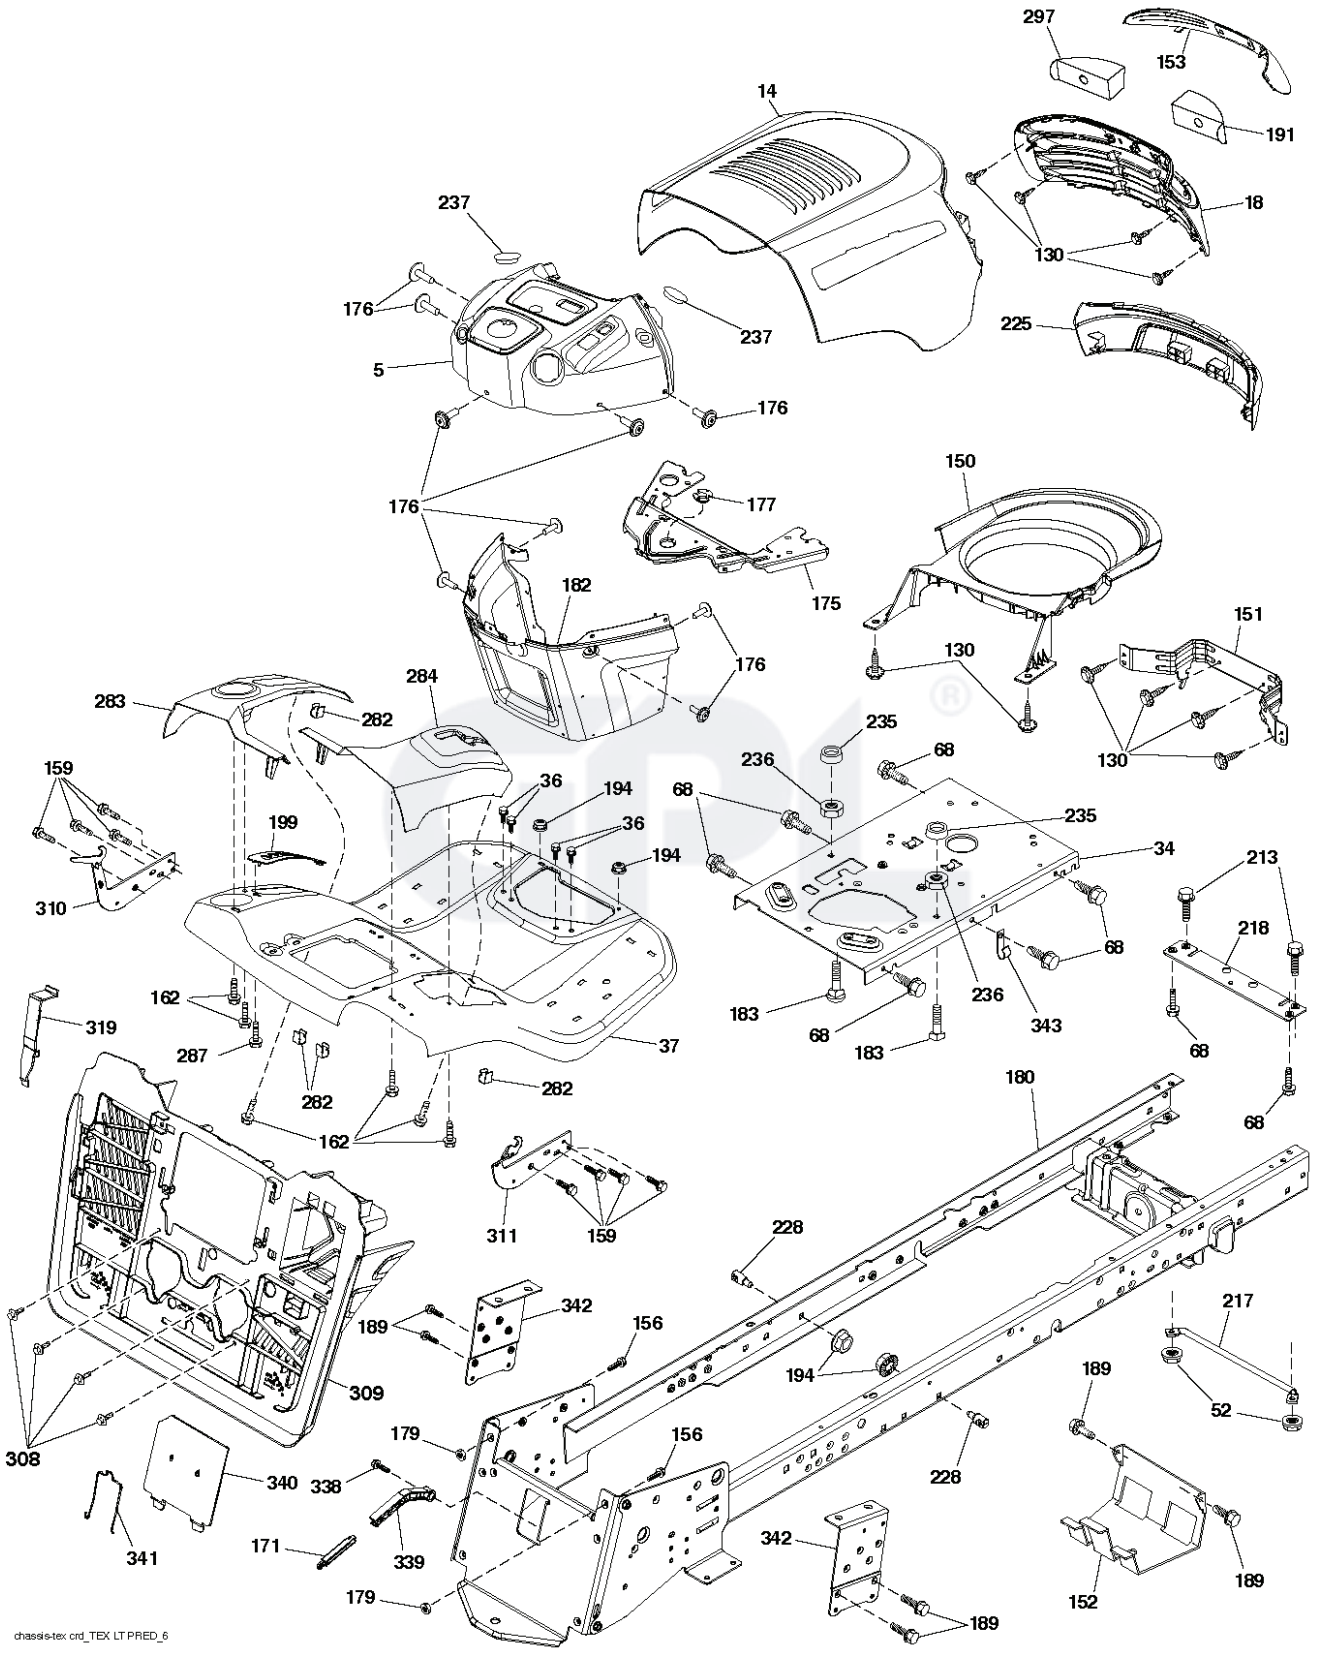

NON-REMOVABLE CONNECTIONS

REMOVABLE CONNECTIONS

seat-tex_7A-vgt

REF.	PART NO.	DESCRIPTION	REMARK	QTY.	KIT
1	532411405	SEAT		1	
2	532180166	BRACKET		1	
3	532140675	STRAP		1	
6	873800600	NUT		1	
7	532124181	SPRING		1	
8	532171877	BOLT		1	
10	532196977	PLATE		1	
21	532171852	BOLT		1	
37	873800500	LOCK NUT		1	
40	532197661	HANDLE		1	
41	532198200	SPRING		1	
43	874760612	BOLT		1	
44	819133812	WASHER		1	

GPL®

steering-tex_STDSRR_21

REF.	PART NO.	DESCRIPTION	REMARK	QTY.	KIT
1	532424146	STEERING WHEEL		1	
2	532413591	LINK ARM		1	
4	532403087	SPINDLE		1	
5	532403088	SPINDLE		1	
6	532124931	WASHER		1	
7	532121748	WASHER		1	
8	812000029	RETAINER RING		1	
9	532121232	HUB CAP		1	
13	532121749	WASHER		1	
14	810040600	WASHER		1	
15	873540600	NUT		1	
16	532429373	SHAFT		1	
19	532194729	PLATE		1	
20	532409763	STEERING COLUMN		1	
21	532186737	ADAPTER		1	
22	532420537	SUPPORT		1	
26	532424147	HUB CAP		1	
28	817000612	SCREW		1	
33	810040500	WASHER		1	
35	532194732	PLATE		1	
45	819113812	WASHER		1	
53	532188967	WASHER		1	
57	532407465	BRACKET		1	
58	532194747	BOLT		1	
59	532194748	WASHER		1	
60	873971000	NUT		1	
61	532194740	LINK		1	
62	532194741	LINK		1	
63	817000512	SCREW		1	
64	532199849	SPRING RETAINER		1	
66	871020748	BOLT		1	
67	532194737	BUSHING		1	
68	873900700	NUT		1	
69	532199162	WASHER		1	
70	532196197	BRACKET		1	
71	532190752	SHAFT		1	
72	532428982	BOLT		1	
118	532406013	BEARING		1	
122	532444962	CAP		1	

REF.	PART NO.	DESCRIPTION	REMARK	QTY.	KIT
1	532059192	CAP VALVE		1	
2	532065139	NIPPLE		1	
3	532106222	TIRE	Front 15" x 6.0"-6"	1	
4	532059904	HOSE	(Service Item Only)	1	
5	532125121	RIM	Front 6"	1	
6	532124957	FITTING	(Front Wheel Only)	1	
7	532124959	BEARING	(Front Wheel Only)	1	
8	532125122	RIM	Rear 8"	1	
9	532420531	TIRE	Rear 18" x 9.5"-8"	1	
10	532124926	HOSE	(Service Item Only)	1	
11	532175039	HUB CAP		1	
--	532144334	SEALING FOAM		1	