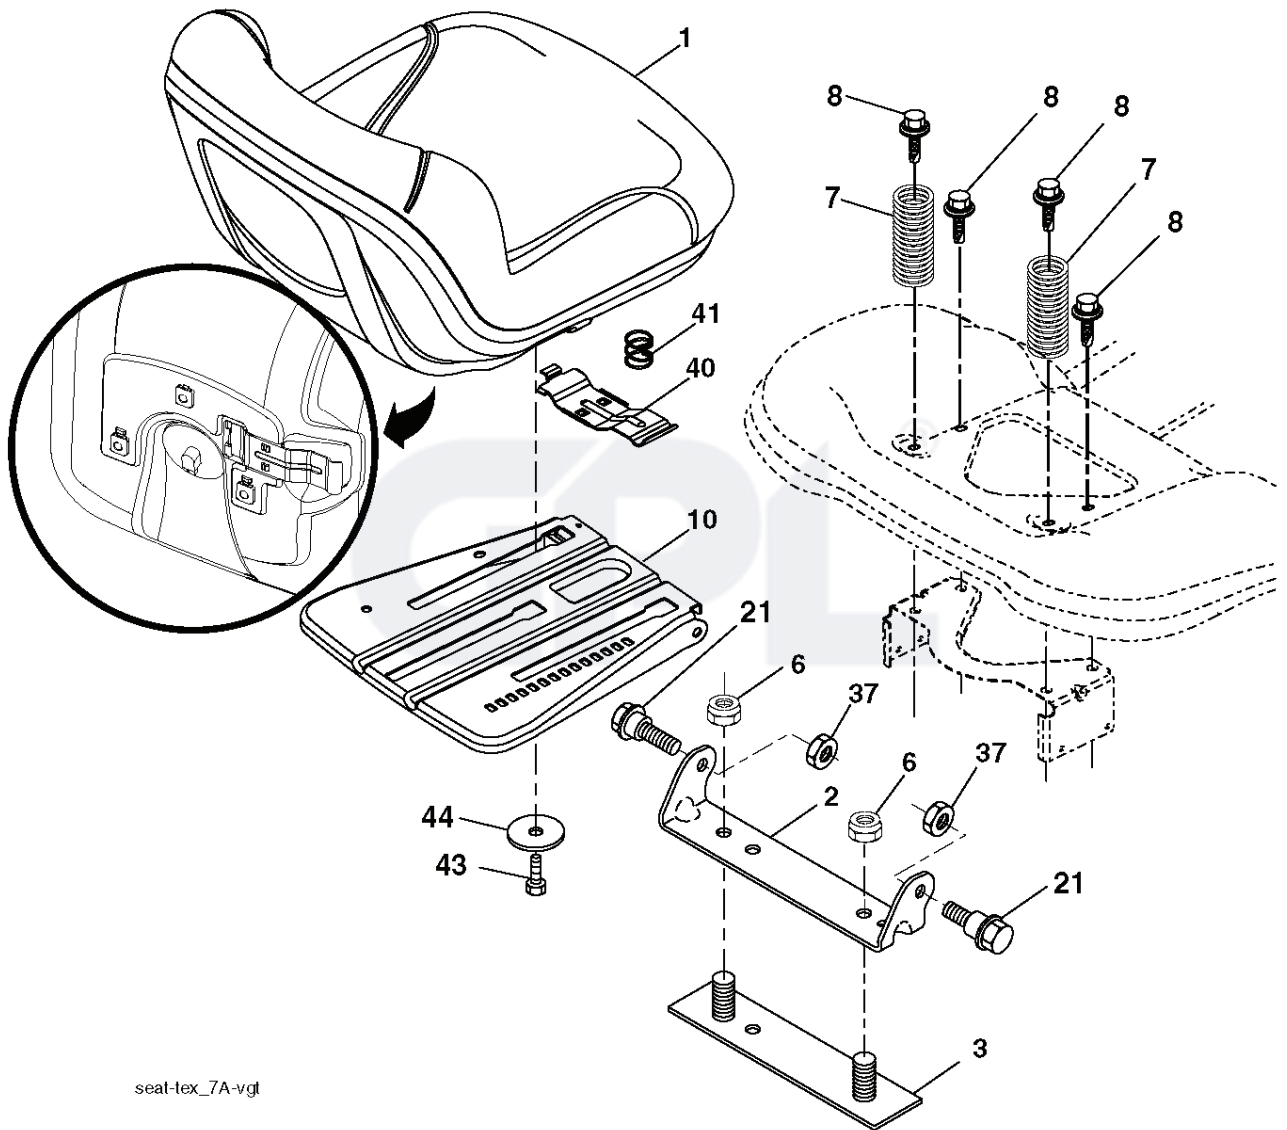

IGNITION SWITCH

POSITION	CIRCUIT	"MAKE"
OFF	M+G+A1	
RUN/OVERRIDE	B+A1	
RUN	B+A1	L+A2
START	B+S+A1	

CHASSIS HARNESS CONNECTOR (C1) (MATING SIDE)

DASH HARNESS CONNECTOR (C1) (MATING SIDE)

WIRING INSULATED CLIPS
 NOTE: IF WIRING INSULATED CLIPS WERE REMOVED FOR SERVICING OF UNIT, THEY SHOULD BE RE-INSTALLED TO PROPERLY SECURE YOUR WIRING.

NON-REMOVABLE CONNECTIONS

REMOVABLE CONNECTIONS

seat-tex_7A-vgt

REF.	PART NO.	DESCRIPTION	REMARK	QTY.	KIT
1	532411405	SEAT		1	
2	532180166	BRACKET		1	
3	532140675	STRAP		1	
6	873800600	NUT		1	
7	532124181	SPRING		1	
8	532171877	BOLT		1	
10	532196977	PLATE		1	
21	532171852	BOLT		1	
37	873800500	LOCK NUT		1	
40	532197661	HANDLE		1	
41	532198200	SPRING		1	
43	874760612	BOLT		1	
44	819133812	WASHER		1	