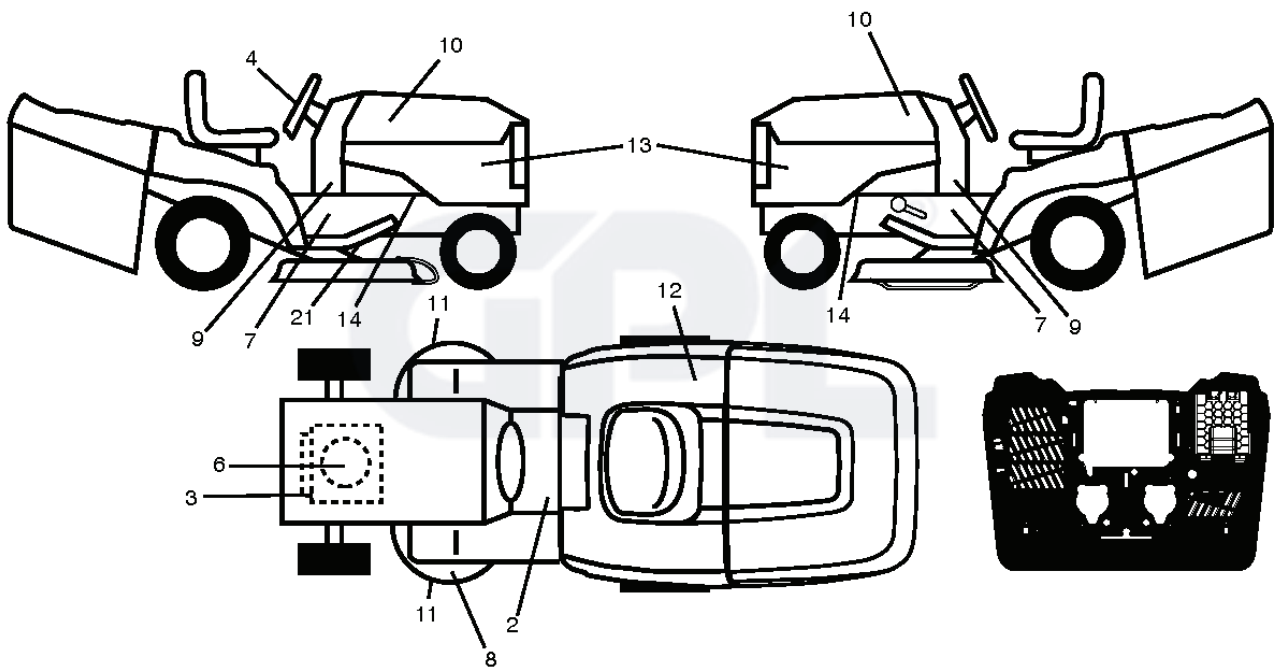

REF.	PART NO.	DESCRIPTION	REMARK	QTY.	KIT
2	532445503	DECAL		1	
3	532437411	DECAL		1	
4	532437966	DECAL		1	
6	532196841	DECAL		1	
7	532401146	DECAL		1	
8	532187811	DECAL		1	
9	532185651	DECAL		1	
10	532437825	DECAL		1	
11	532182166	DECAL		1	
12	532180432	DECAL		1	
13	532447688	DECAL		1	
14	532159736	DECAL		1	
21	532441189	DECAL		1	
--	532442744	DECAL		1	
--	532425976	PAD		1	
--	532425928	PAD		1	
	PART NO.		REMARK		KIT
	PART NO.		REMARK		KIT