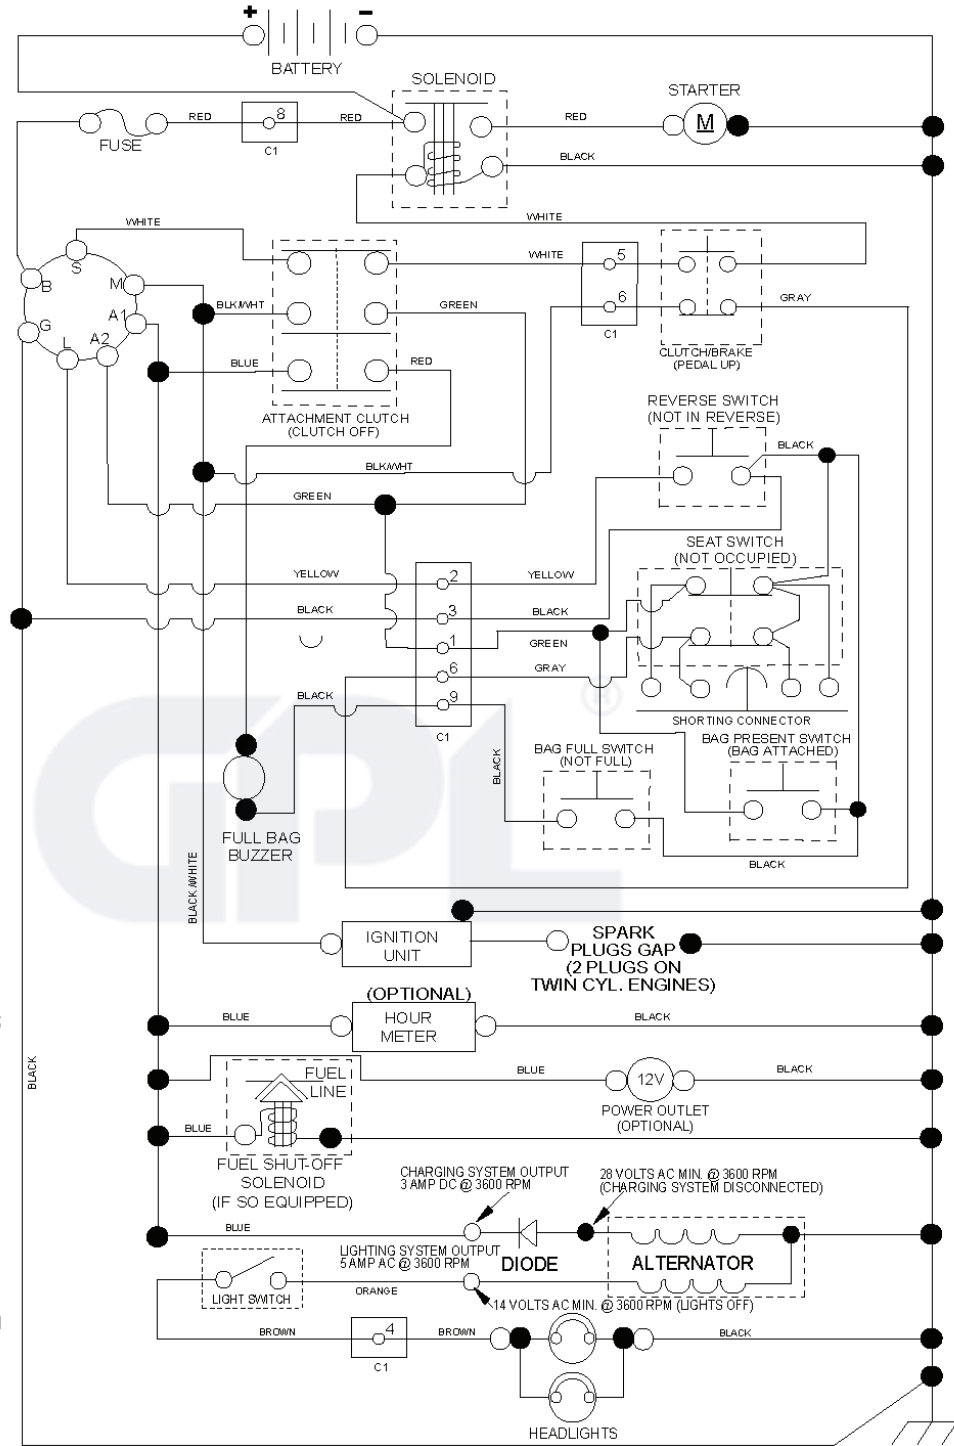

NOTE
YOUR TRACTOR IS EQUIPPED WITH A SPECIAL ALTERNATOR SYSTEM. THE LIGHTS ARE NOT CONNECTED TO THE BATTERY, BUT HAVE THEIR OWN ELECTRICAL SOURCE. BECAUSE OF THIS, THE BRIGHTNESS OF THE LIGHTS WILL CHANGE WITH ENGINE SPEED. AT IDLE THE LIGHTS WILL DIM. AS THE ENGINE SPEED IS INCREASED, THE LIGHTS WILL BECOME THEIR BRIGHTEST.