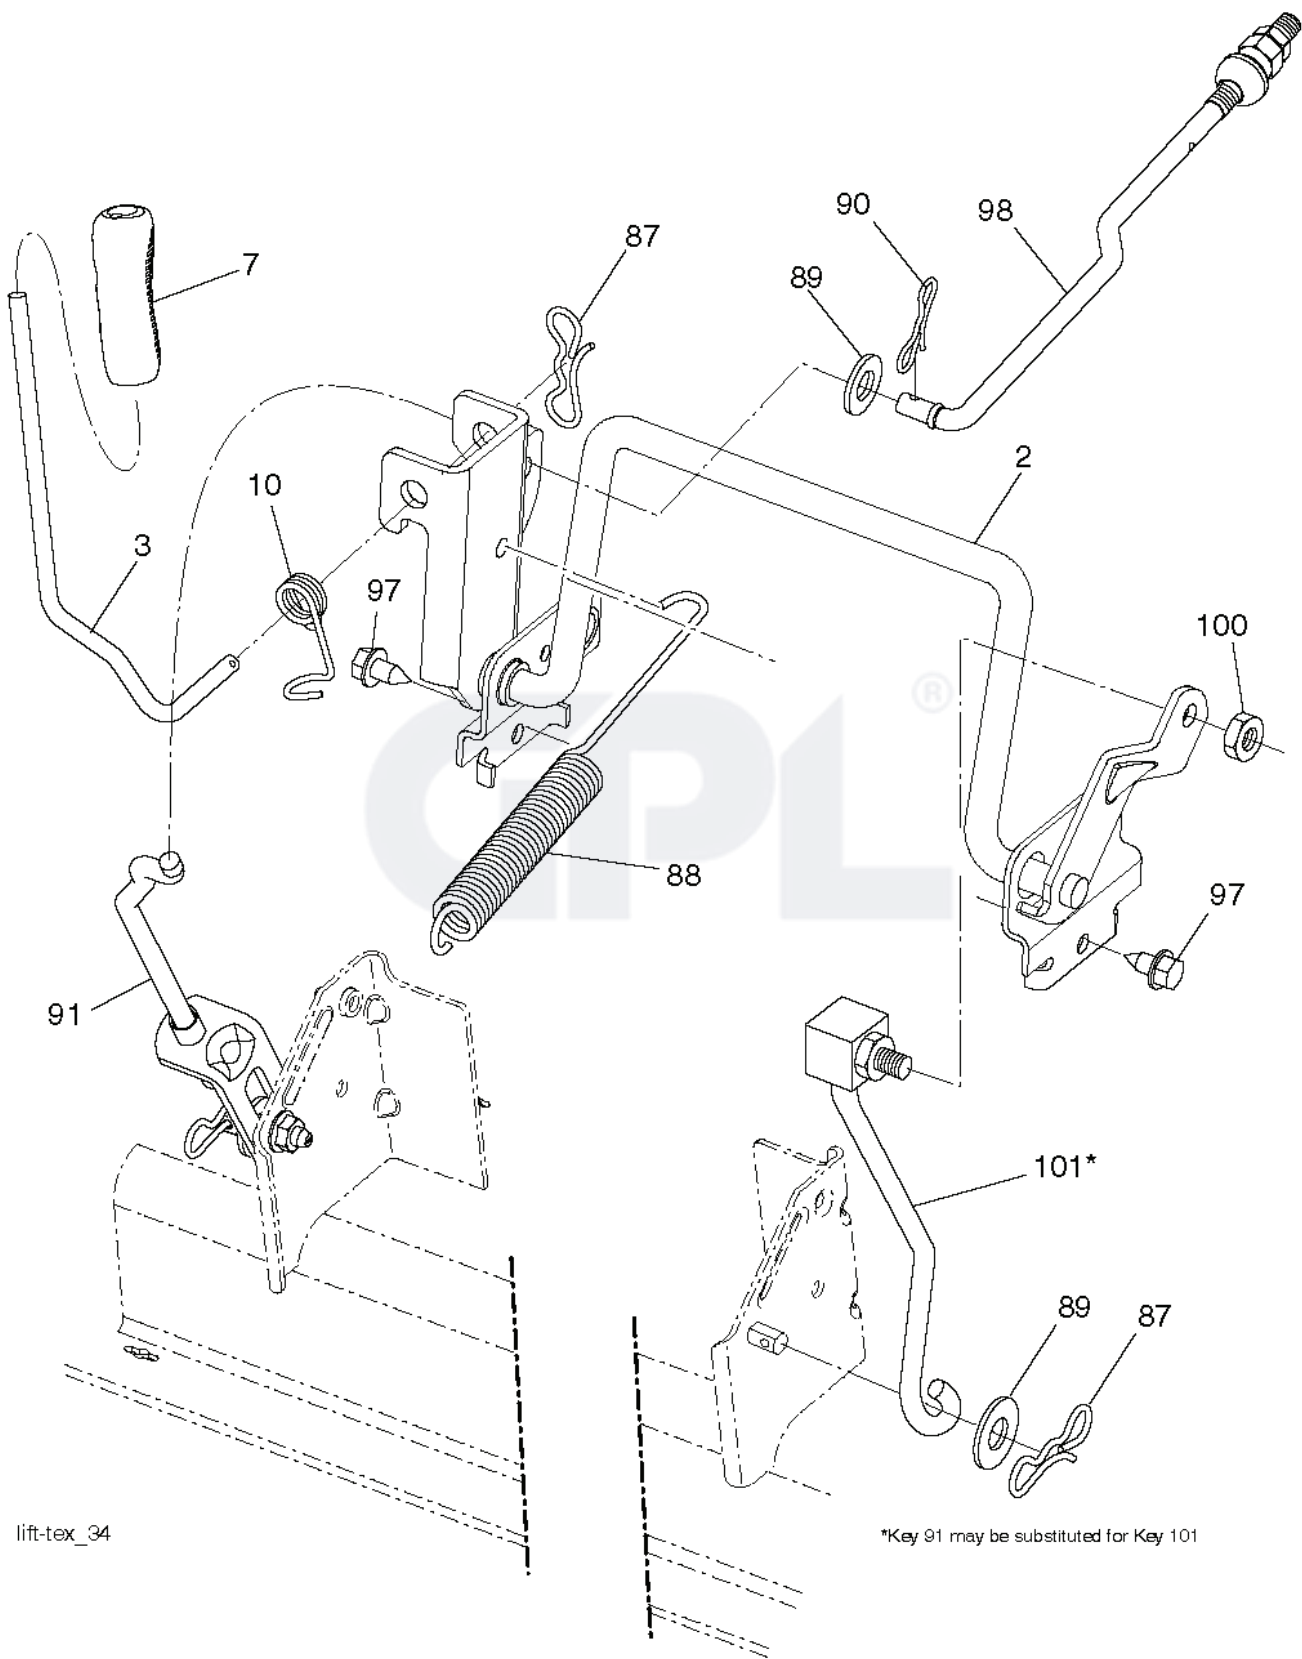

lift-tex_34

*Key 91 may be substituted for Key 101

REF.	PART NO.	DESCRIPTION	REMARK	QTY.	KIT
2	532436996	SHAFT		1	
3	532195231	LEVER		1	
7	532411555	GRIP		1	
10	532196314	SPRING		1	
87	532194209	SPRING		1	
88	532436995	SPRING		1	
89	819191912	WASHER		1	
90	532194208	PIN		1	
91	532195181	LINK		1	
97	817490608	SCREW		1	
98	532195270	LINK		1	
100	873930600	NUT		1	
101	532407003	LINK		1	

GPL®