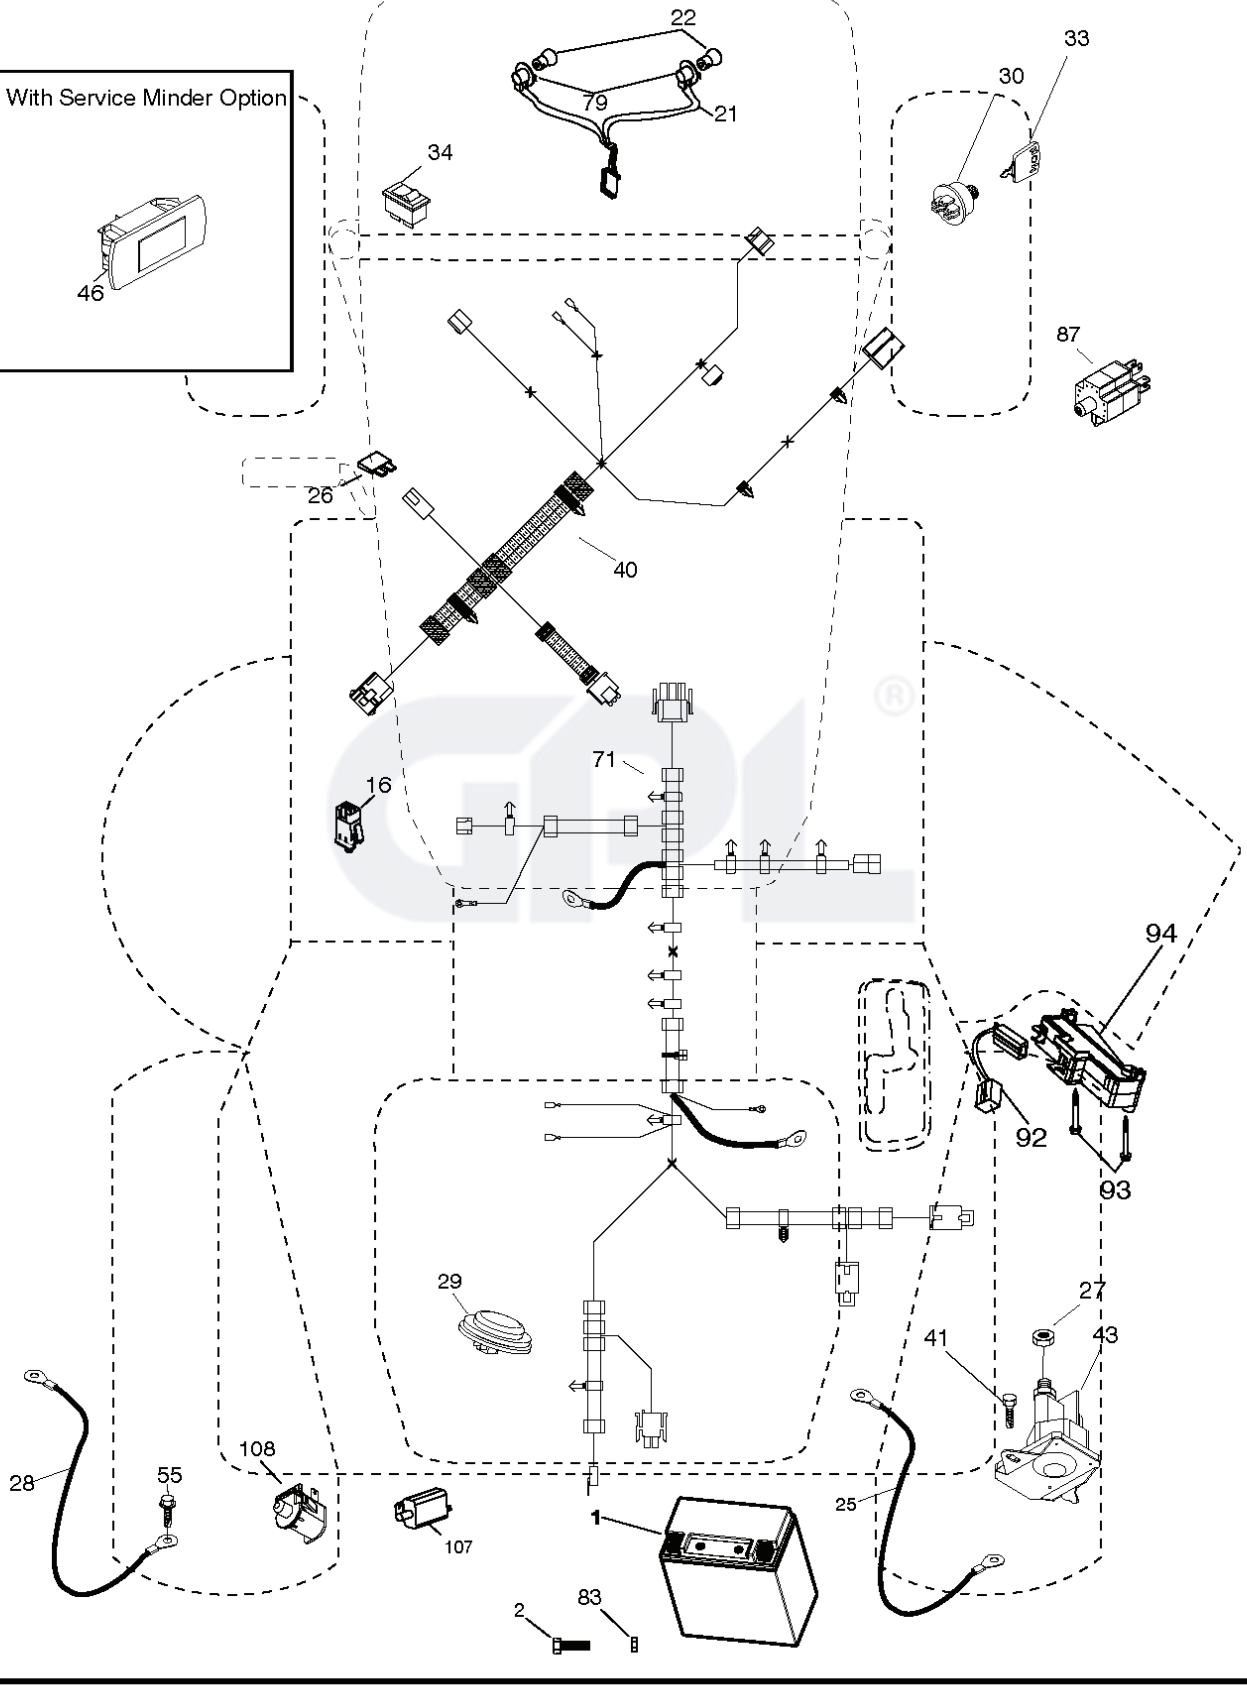

REF.	PART NO.	DESCRIPTION	REMARK	QTY.	KIT
359	817490610	SCREW		1	
364	532443032	BRACKET		1	

GPL®

TC01S

With Service Minder Option

46