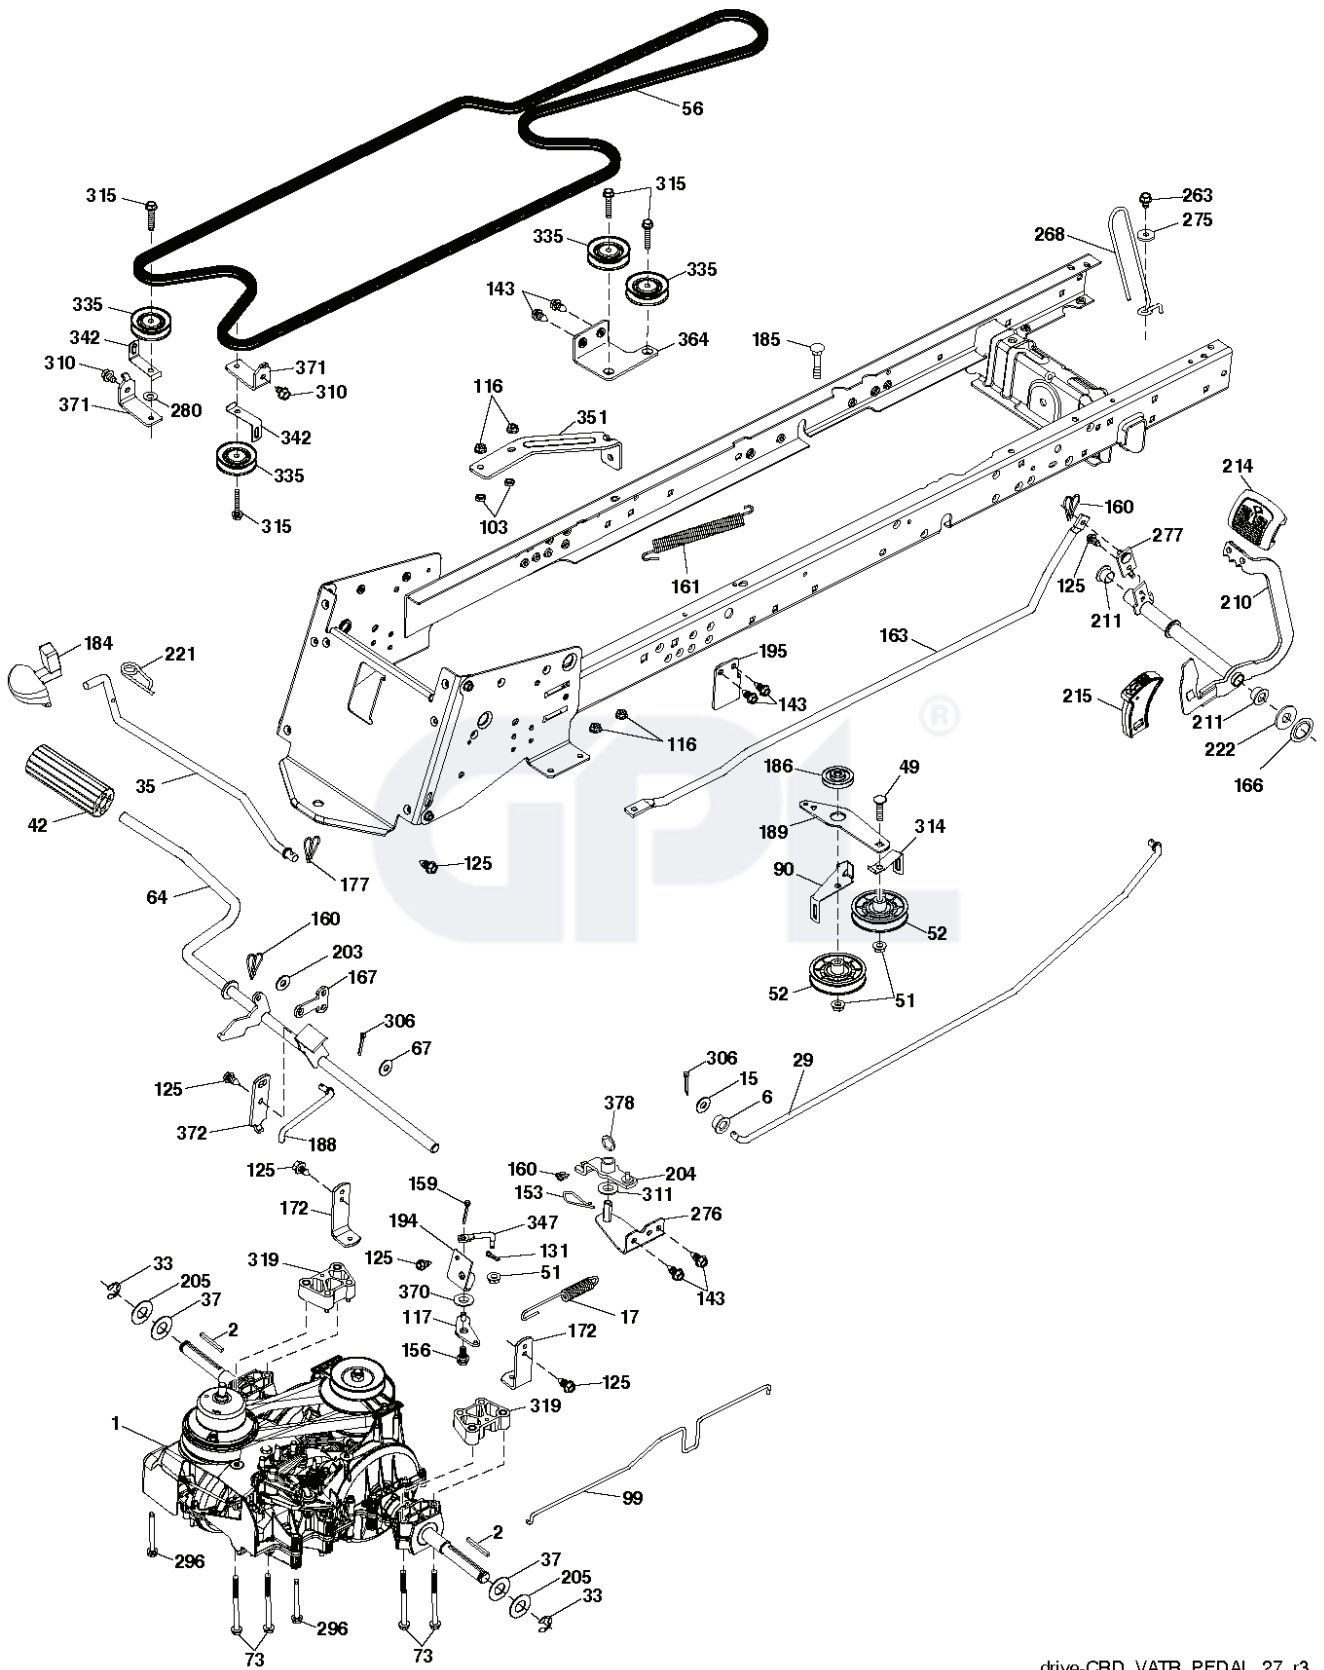

REF.	PART NO.	DESCRIPTION	REMARK	QTY.	KIT
1	000000000	W/O DESCRIPTION	TRANSMISSION GENTRANS VATR (590277701)	1	
2	532123583	KEY		1	
6	532124028	BUSHING		1	
15	596565301	WASHER		1	
17	580325201	SPRING		1	
29	581187401	ROD		1	
33	812000001	RETAINER RING		1	
35	596874801	ROD		1	
37	532188967	WASHER		1	
42	532008883	PEDAL RUBBER		1	
49	596136201	BOLT		1	
51	873900600	NUT		1	
52	532194326	PULLEY		1	
56	532446991	BELT		1	
64	589671401	SHAFT		1	
67	582580101	WASHER		1	
73	580830401	BOLT		1	
90	532443605	KEEPER		1	
99	581280901	ROD		1	
103	596436301	NUT		1	
116	873900500	NUT		1	
117	580382901	BELL CRANK		1	
125	817000512	SCREW		1	
131	596917601	PIN		1	
143	596030701	SCREW		1	
153	532004921	SPRING		1	
156	580369001	BOLT		1	
159	596029501	PIN		1	
160	596029401	RETAINER		1	
161	532105709	SPRING		1	
163	581187301	ROD		1	
166	532429164	NUT		1	
167	532405257	LATCH		1	
172	532448276	STRAP		1	
177	587225301	PIN		1	
184	532411484	CONTROL		1	
185	872110622	BOLT		1	
186	532194321	SPACER		1	
188	582217001	LINK		1	
189	532433611	BELLCRANK		1	
194	583878601	BRACKET		1	
195	580456902	BRACKET		1	
203	596204101	WASHER		1	
204	584997001	LINK		1	
205	532121748	WASHER		1	
210	588921001	PEDAL		1	
211	591100101	PEDAL		1	
214	532421263	PAD		1	
215	582532801	PEDAL		1	
221	532403187	SPRING		1	
222	879212010	WASHER		1	
263	817000612	SCREW		1	
268	596887801	MUFFLER GUARD		1	
275	596135401	WASHER		1	
276	590630102	BRACKET		1	
277	532448500	LINK		1	
280	596039901	WASHER		1	
296	532420471	SCREW		1	
306	596029601	PIN		1	
310	596564001	BOLT		1	
311	585072001	WASHER		1	
314	532444713	RETAINER		1	
315	817580520	BOLT		1	
319	580457402	SPACER		1	
335	532199534	PULLEY		1	
342	580961002	KEEPER		1	
347	580325101	ROD		1	
351	532436998	BRACKET		1	
364	532443032	BRACKET		1	
370	878121632	WASHER		1	
371	580960703	BRACKET		1	
372	581475201	ARM		1	
378	584287701	NUT		1