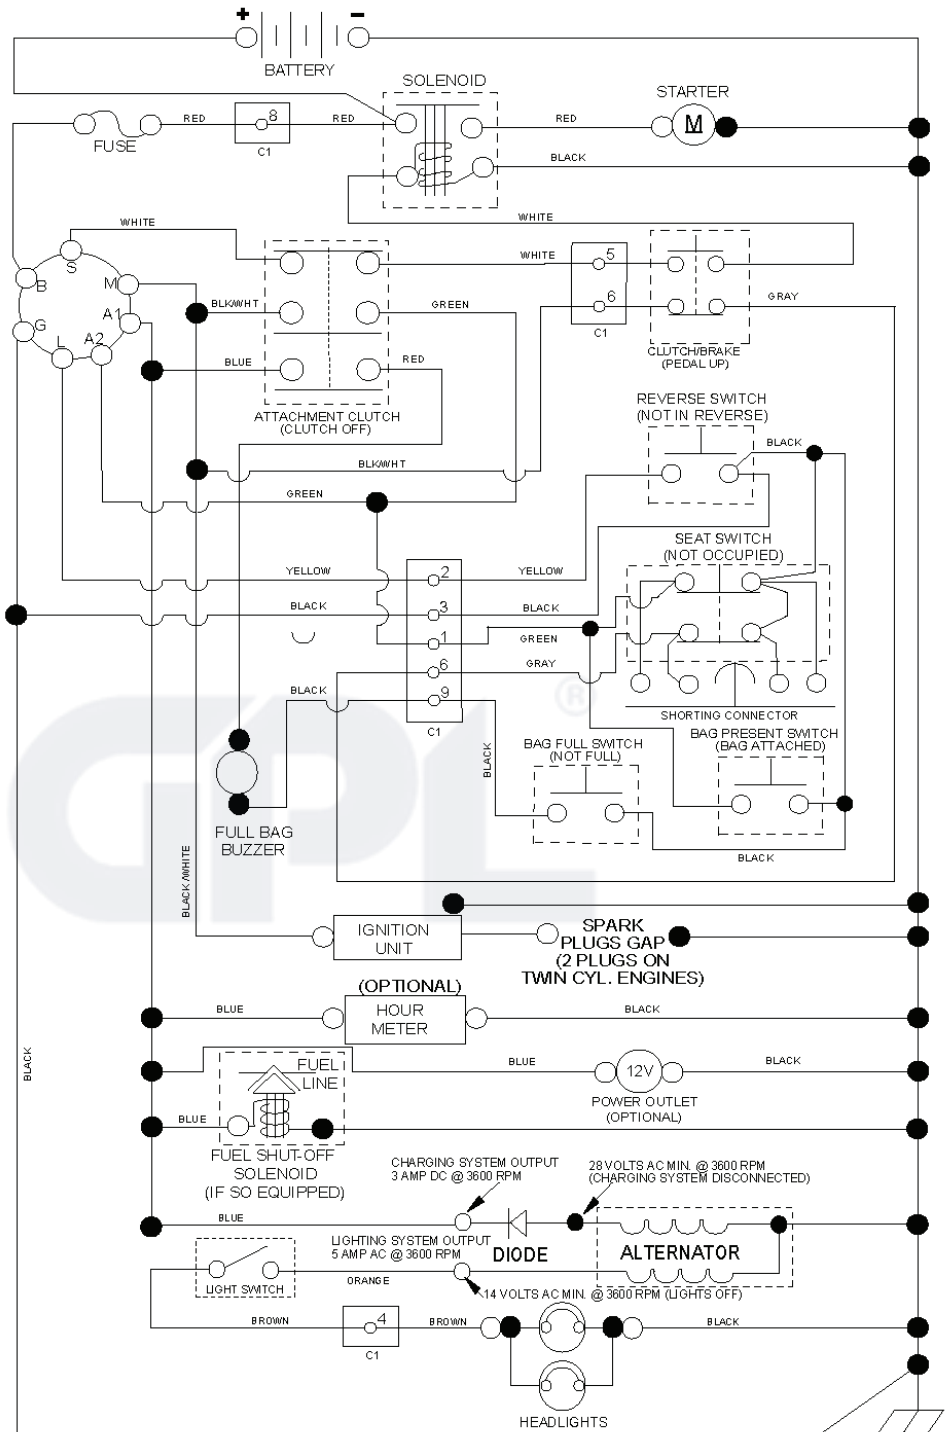

---

REF.	PART NO.	DESCRIPTION	REMARK	QTY.	KIT
141	501579301	GUARD		1	
152	532440488	CABLE		1	
159	872140614	BOLT		1	
160	532168937	WASHER		1	

lift-tex\_51

---

REF.	PART NO.	DESCRIPTION	REMARK	QTY.	KIT
2	532436996	SHAFT		1	
3	594018001	LEVER		1	
7	580962301	GRIP		1	
10	532196314	SPRING		1	
87	532194209	SPRING		1	
88	532436995	SPRING		1	
89	819191912	WASHER		1	
90	532194208	PIN		1	
91	589464803	LINK ASSY		1	
97	596564001	BOLT		1	
98	581506904	LINK ASSY		1	
116	594976501	WASHER		1	