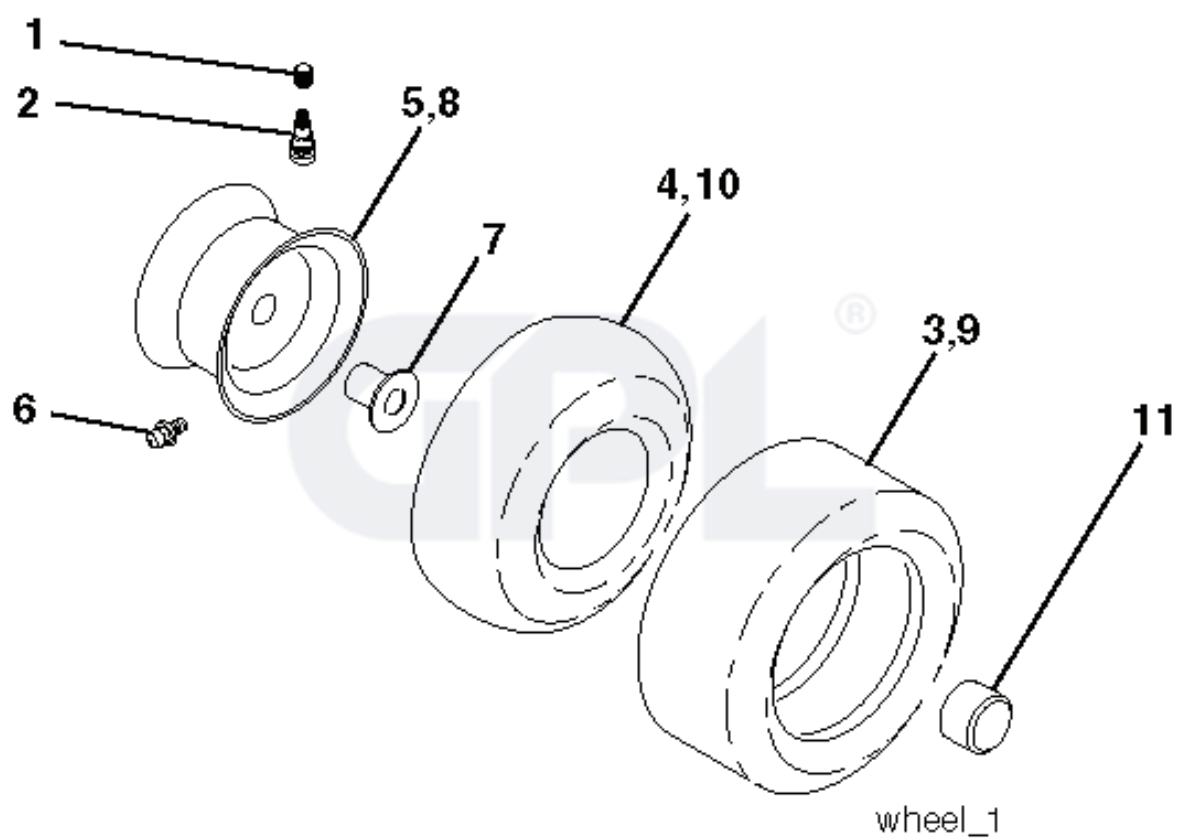

IGNITION SWITCH

POSITION	CIRCUIT "MAKE"
OFF	M+G+A1
RUN/OVERRIDE	B+A1
RUN	B+A1 L+A2
START	B+S+A1

CHASSIS HARNESS CONNECTOR (C1) (MATING SIDE)

DASH HARNESS CONNECTOR (C1) (MATING SIDE)

**WIRING INSULATED CLIPS**  
 NOTE: IF WIRING INSULATED CLIPS WERE REMOVED FOR SERVICING OF UNIT, THEY SHOULD BE RE-INSTALLED TO PROPERLY SECURE YOUR WIRING.

NON-REMOVABLE CONNECTIONS

REMOVABLE CONNECTIONS

seat-tex\_6.5SL\_1\_r2

---

REF.	PART NO.	DESCRIPTION	REMARK	QTY.	KIT
1	581462001	SEAT		1	
2	532180166	BRACKET		1	
3	532140675	STRAP		1	
6	873800600	NUT		1	
7	589483501	SPRING		1	
8	532171877	BOLT		1	
10	596657402	PLATE		1	
21	587907801	BOLT		1	
37	596583702	NUT		1	
40	595088102	HANDLE		1	
41	532198200	SPRING		1	
43	874760612	BOLT		1	
44	501051801	WASHER		1	

---

REF.	PART NO.	DESCRIPTION	REMARK	QTY.	KIT
1	532059192	CAP VALVE		1	
2	532065139	NIPPLE		1	
3	532106222	TIRE	FRONT (15 X 6-6)	1	
4	532059904	HOSE	(Service Item Only)	1	
5	532125121	RIM	Front 6"	1	
6	532000278	NIPPLE	(Front Wheel Only)	1	
7	532009040	BEARING	(Front Wheel Only)	1	
8	532125122	RIM	Rear 8"	1	
9	532124635	TIRE	REAR (18 X 8.5-8)	1	
10	532007152	TUBE	(Service Item Only)	1	
11	532193268	HUB CAP		1	
--	532144334	SEALING FOAM		1	