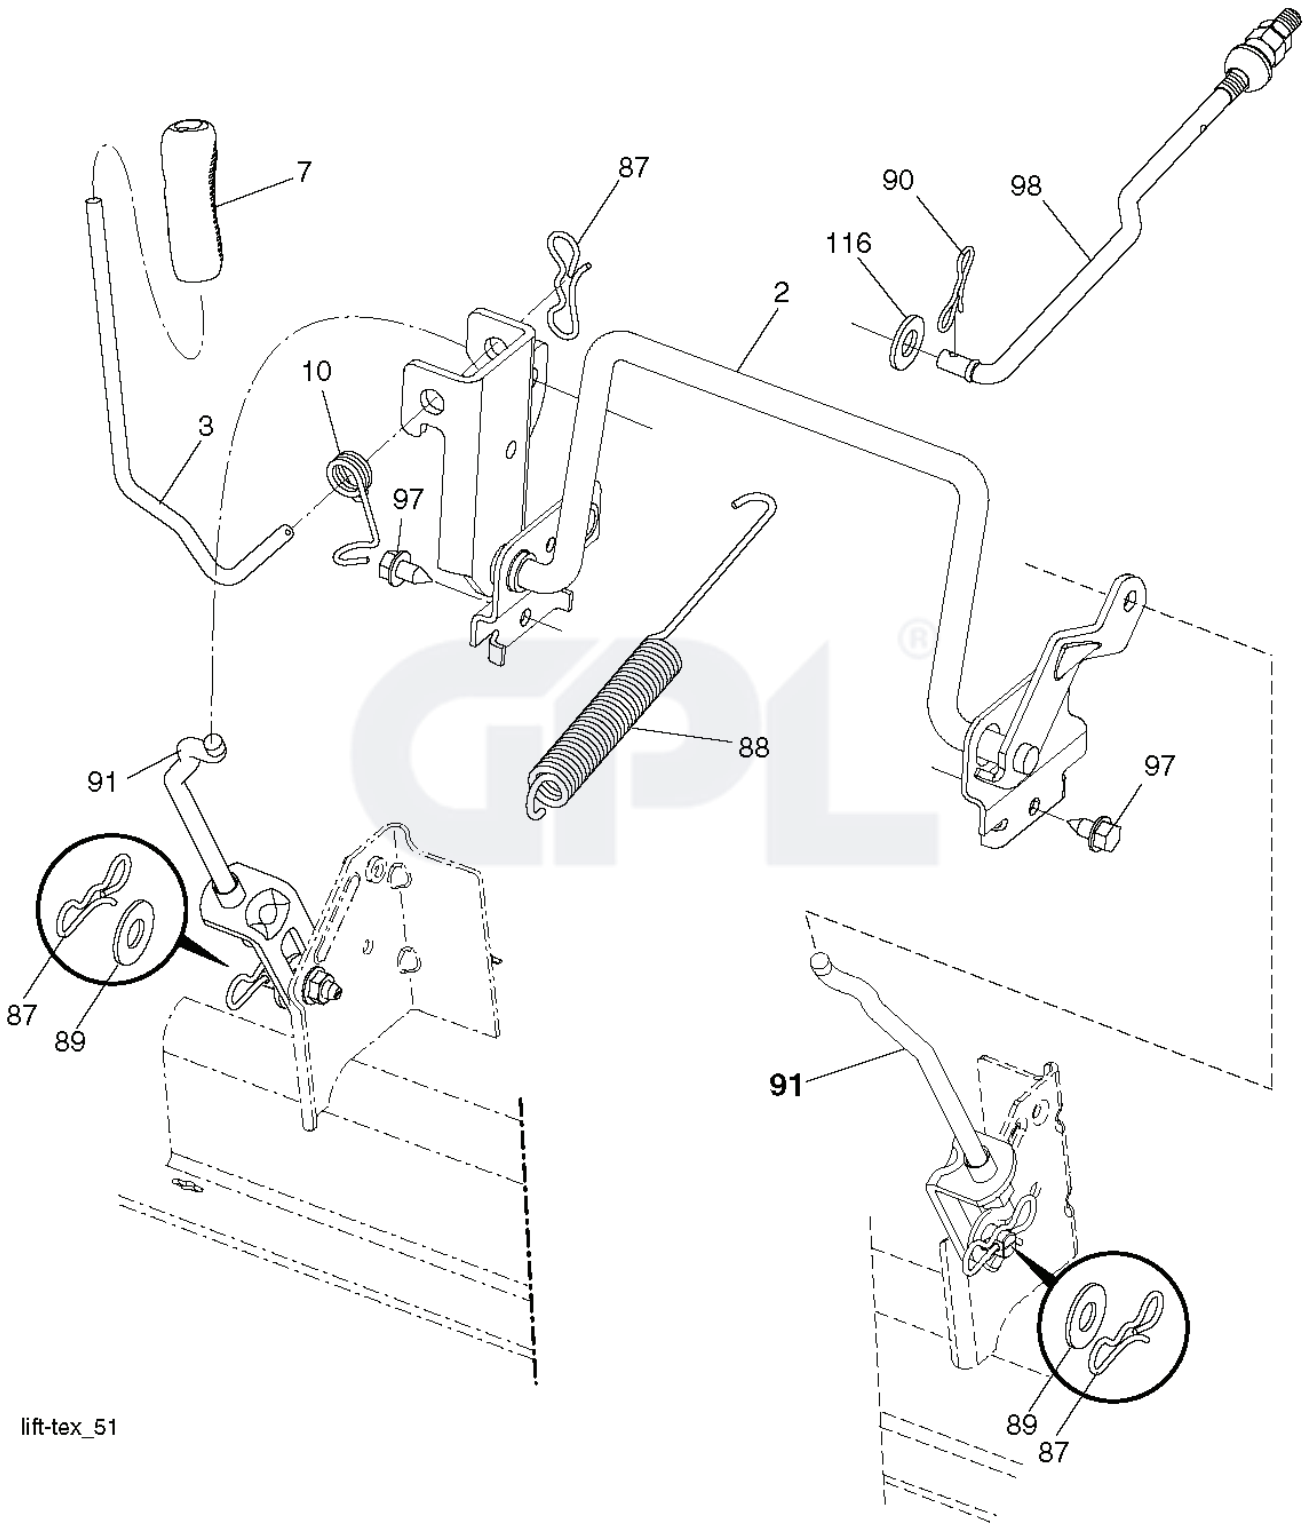

lift-tex_51

REF.	PART NO.	DESCRIPTION	REMARK	QTY.	KIT
2	532436996	SHAFT		1	
3	594018001	LEVER		1	
7	580962301	GRIP		1	
10	532196314	SPRING		1	
87	532194209	SPRING		1	
88	532436995	SPRING		1	
89	819191912	WASHER		1	
90	532194208	PIN		1	
91	589464803	LINK ASSY		1	
97	596564001	BOLT		1	
98	581506904	LINK ASSY		1	
116	594976501	WASHER		1