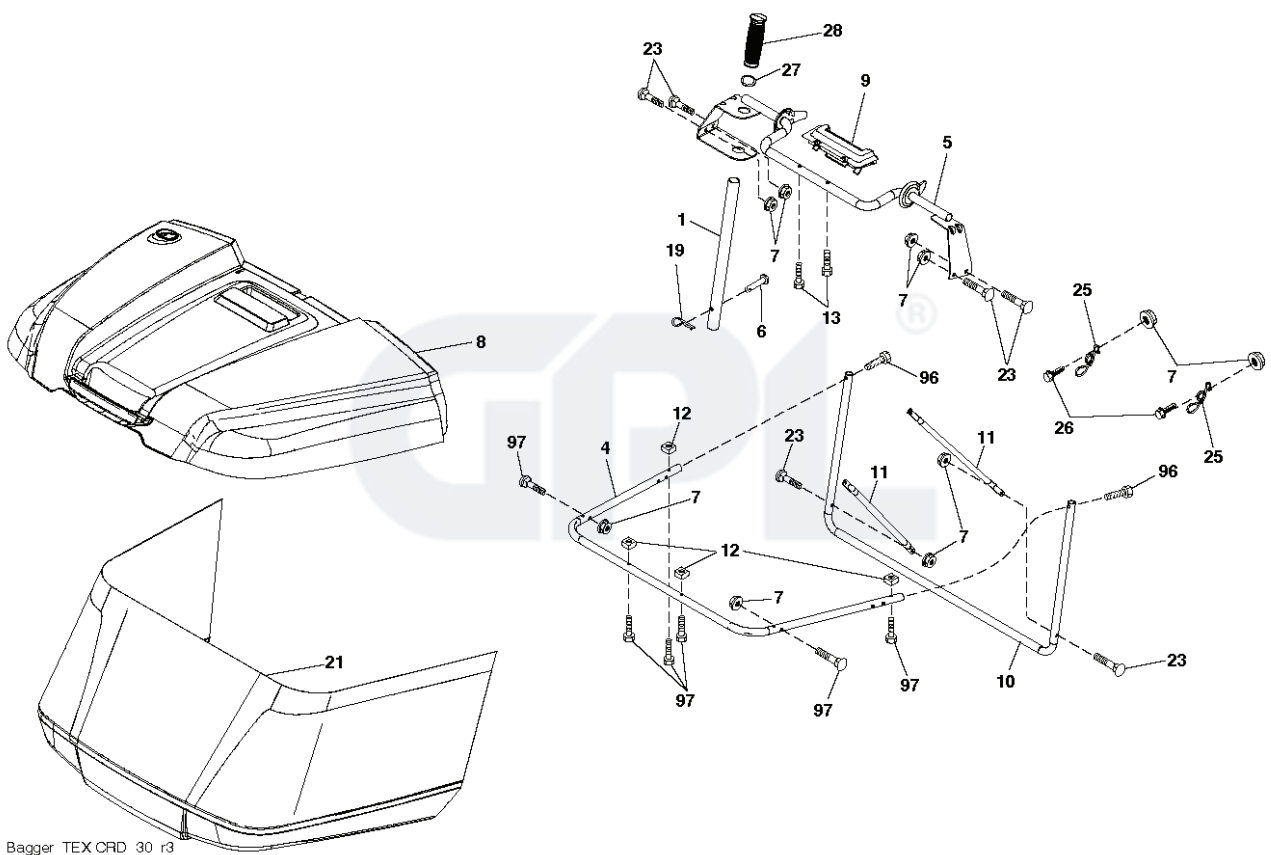

Bagger_TEX CRD_30_r3

REF.	PART NO.	DESCRIPTION	REMARK	QTY.	KIT
1	532428610	TUBE		1	
4	579785401	HANDLE ASSY		1	
5	532417632	FRAME		1	
6	532126875	RIVET		1	
7	873900400	NUT		1	
8	532425954	COVER		1	
9	532417629	INSERT		1	
10	532436770	FRAME		1	
11	532436771	BRACE		1	
12	532421793	NUT SQUARE		1	
13	532421780	SCREW		1	
19	532194208	PIN		1	
21	581337001	BAG		1	
23	872040410	BOLT		1	
25	532421614	SPRING		1	
26	817490412	SCREW		1	
27	532421262	GROMMET		1	
28	532165787	HANDLE		1	
96	501406601	SCREW		1	
97	590105701	SCREW		1