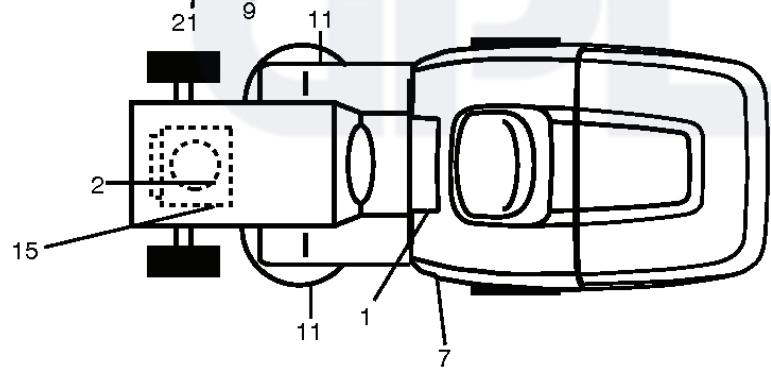

REF.	PART NO.	DESCRIPTION	REMARK	QTY.	KIT
1	581578301	DECAL		1	
2	581579701	DECAL		1	
3	581091201	DECAL		1	
6	501494301	DECAL		1	
7	581950201	DECAL		1	
8	596479001	DECAL		1	
9	581579801	DECAL		1	
11	581579101	DECAL		1	
14	581579601	DECAL		1	
15	585561301	DECAL		1	
21	592980201	DECAL		1	
--	532442744	DECAL		1	
--	583901901	DECAL		1	
--	588916001	DECAL		1	
--	532425986	PAD		1	
--	532425976	PAD		1