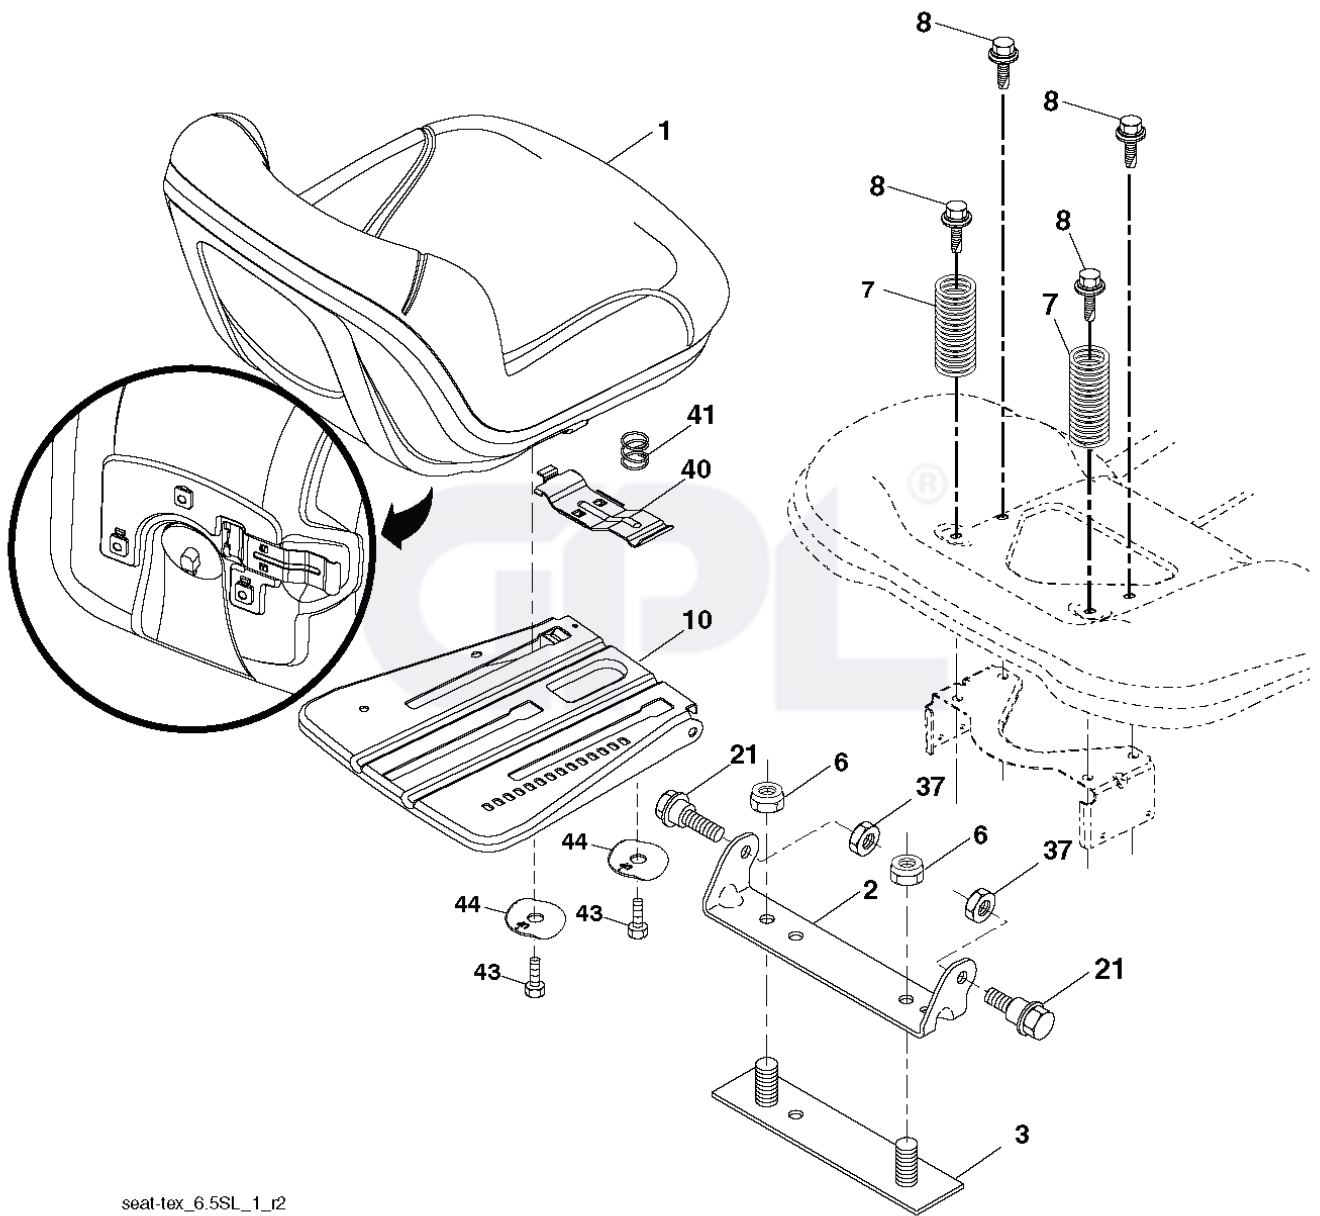

IGNITION SWITCH

POSITION	CIRCUIT "MAKE"
OFF	M+G+A1
RUN/OVERRIDE	B+A1
RUN	B+A1 L+A2
START	B+S+A1

CHASSIS HARNESS CONNECTOR (C1) (MATING SIDE)

DASH HARNESS CONNECTOR (C1) (MATING SIDE)

**WIRING INSULATED CLIPS**  
 NOTE: IF WIRING INSULATED CLIPS WERE REMOVED FOR SERVICING OF UNIT, THEY SHOULD BE RE-INSTALLED TO PROPERLY SECURE YOUR WIRING.

NON-REMOVABLE CONNECTIONS

REMOVABLE CONNECTIONS

seat-tex\_6.5SL\_1\_r2

---

REF.	PART NO.	DESCRIPTION	REMARK	QTY.	KIT
1	581462001	SEAT		1	
2	532180166	BRACKET		1	
3	532140675	STRAP		1	
6	873800600	NUT		1	
7	589483501	SPRING		1	
8	532171877	BOLT		1	
10	596657402	PLATE		1	
21	587907801	BOLT		1	
37	596583702	NUT		1	
40	595088102	HANDLE		1	
41	532198200	SPRING		1	
43	874760612	BOLT		1	
44	501051801	WASHER		1	