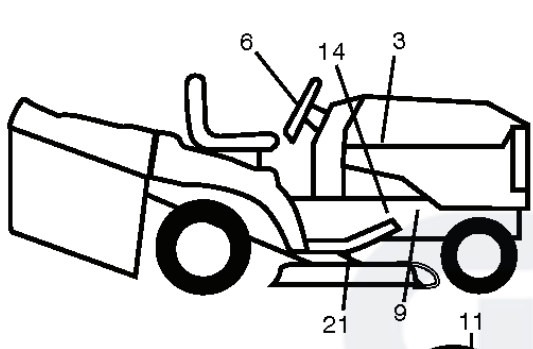

REF.	PART NO.	DESCRIPTION	REMARK	QTY.	KIT
1	581578301	DECAL		1	
2	581579701	DECAL		1	
3	581091201	DECAL		1	
6	501494301	DECAL		1	
7	581950201	DECAL		1	
8	596479001	DECAL		1	
9	581579801	DECAL		1	
11	581579101	DECAL		1	
14	581579601	DECAL		1	
15	585561301	DECAL		1	
21	592980201	DECAL		1	
--	532442744	DECAL		1	
--	583901901	DECAL		1	
--	588916001	DECAL		1	
--	532425986	PAD		1	
--	532425976	PAD		1