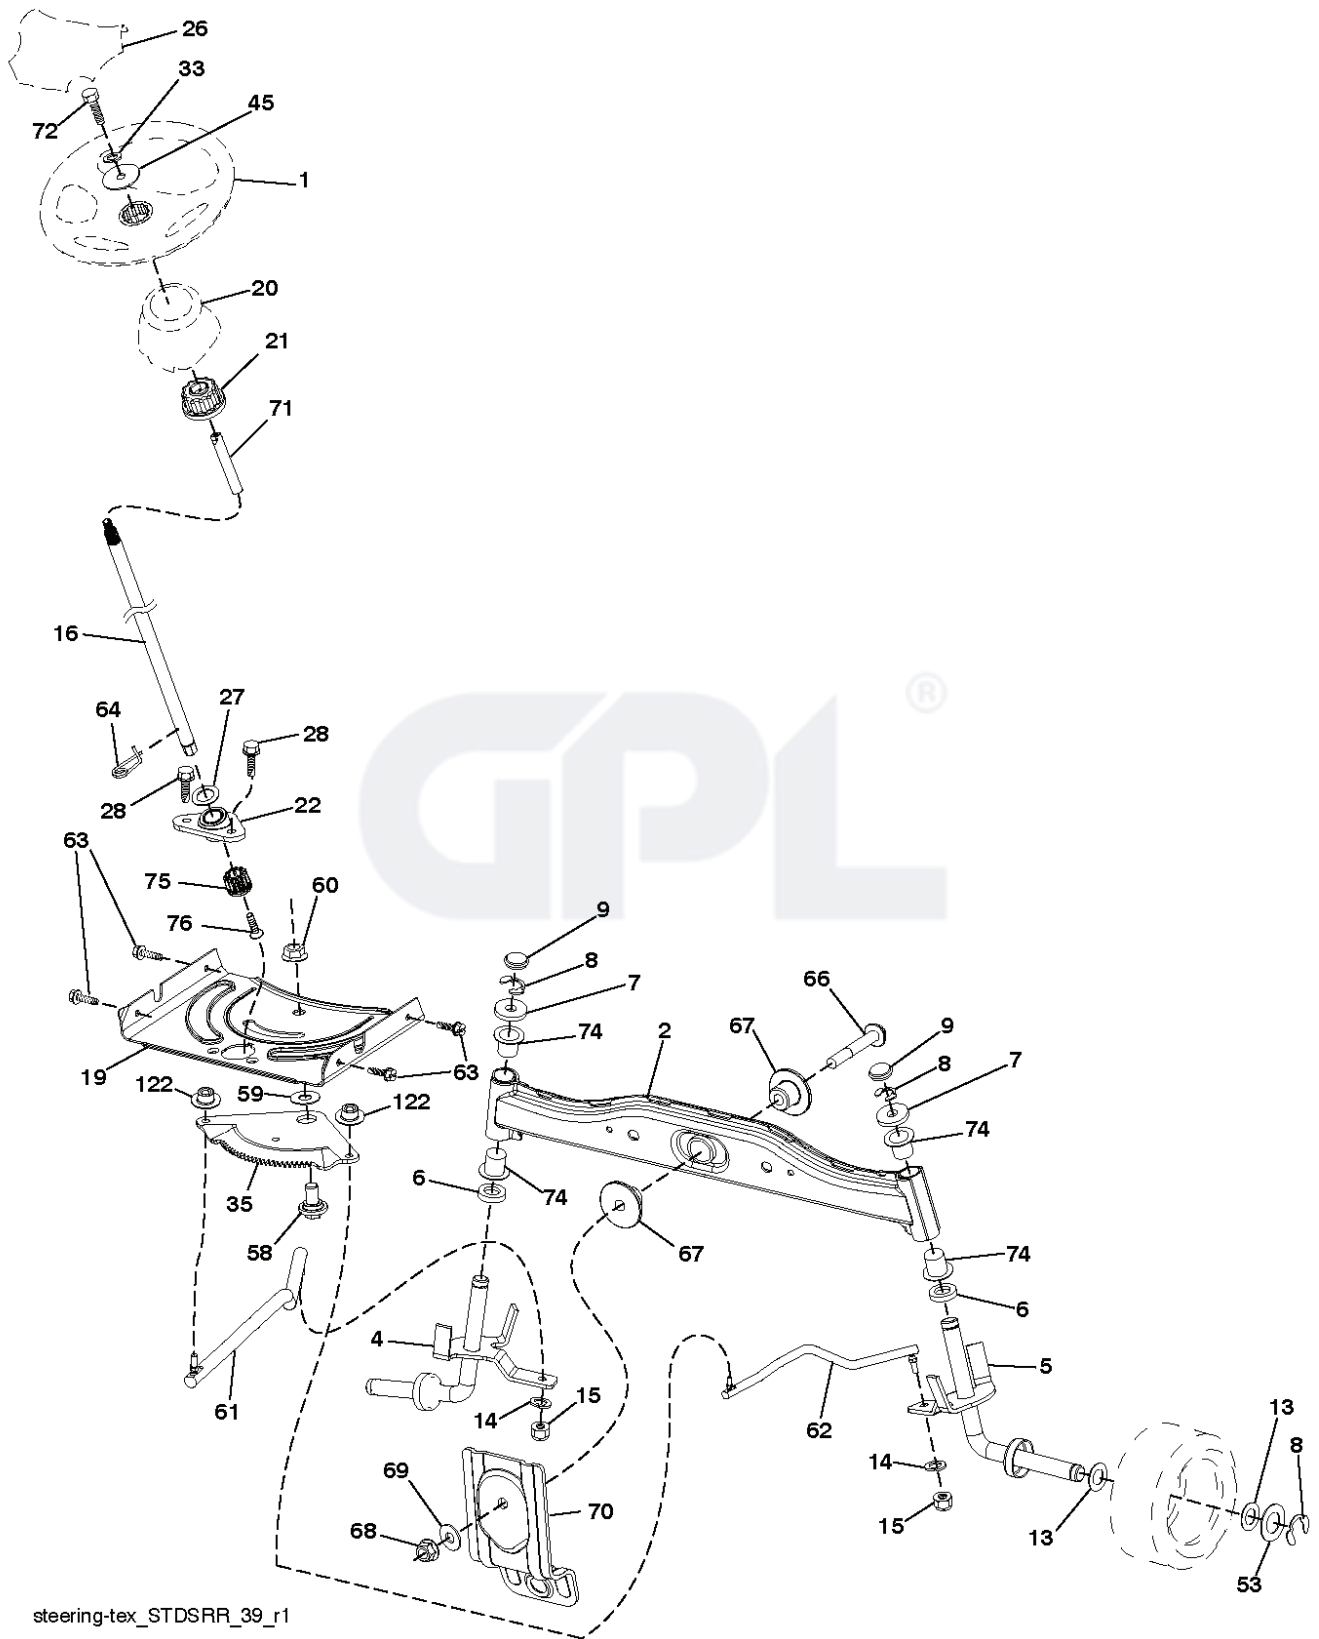

GPL®

steering-tex\_STDSRR\_39\_r1

REF.	PART NO.	DESCRIPTION	REMARK	QTY.	KIT
1	532424551	STEERING WHEEL		1	
2	532418168	AXLE		1	
4	532403087	SPINDLE		1	
5	532403088	SPINDLE		1	
6	532006266	WASHER		1	
7	532121748	WASHER		1	
8	812000029	RETAINER RING		1	
9	532121232	HUB CAP		1	
13	532121749	WASHER		1	
14	596238701	WASHER		1	
15	873540600	NUT		1	
16	585869202	SHAFT		1	
19	532194729	PLATE		1	
20	532409763	STEERING COLUMN		1	
21	532186737	ADAPTER		1	
22	585029802	BEARING		1	
26	532424553	INSERT		1	
27	596933401	WASHER		1	
28	817000612	SCREW		1	
33	596238801	WASHER		1	
35	532194732	PLATE		1	
45	596040001	WASHER		1	
53	532188967	WASHER		1	
58	532194747	BOLT		1	
59	532194748	WASHER		1	
60	873971000	NUT		1	
61	597047802	LINKAGE		1	
62	597047902	LINKAGE		1	
63	817000512	SCREW		1	
64	532199849	SPRING RETAINER		1	
66	871020748	BOLT		1	
67	532194737	BUSHING		1	
68	873900700	NUT		1	
69	532199162	WASHER		1	
70	585338801	BRACKET		1	
71	532190752	SHAFT		1	
72	596039701	BOLT		1	
74	532003366	BEARING		1	
75	580683701	PINION		1	
76	580683601	SCREW		1	
122	532444962	CAP		1	

---

REF.	PART NO.	DESCRIPTION	REMARK	QTY.	KIT
1	532059192	CAP VALVE		1	
2	532065139	NIPPLE		1	
3	532106222	TIRE	FRONT (15 X 6-6)	1	
4	532059904	HOSE	(Service Item Only)	1	
5	532125121	RIM	Front 6"	1	
6	532000278	NIPPLE	(Front Wheel Only)	1	
7	532009040	BEARING	(Front Wheel Only)	1	
8	532125122	RIM	Rear 8"	1	
9	532124635	TIRE	REAR (18 X 8.5-8)	1	
10	532007152	TUBE	(Service Item Only)	1	
11	532193268	HUB CAP		1	
--	532144334	SEALING FOAM		1	