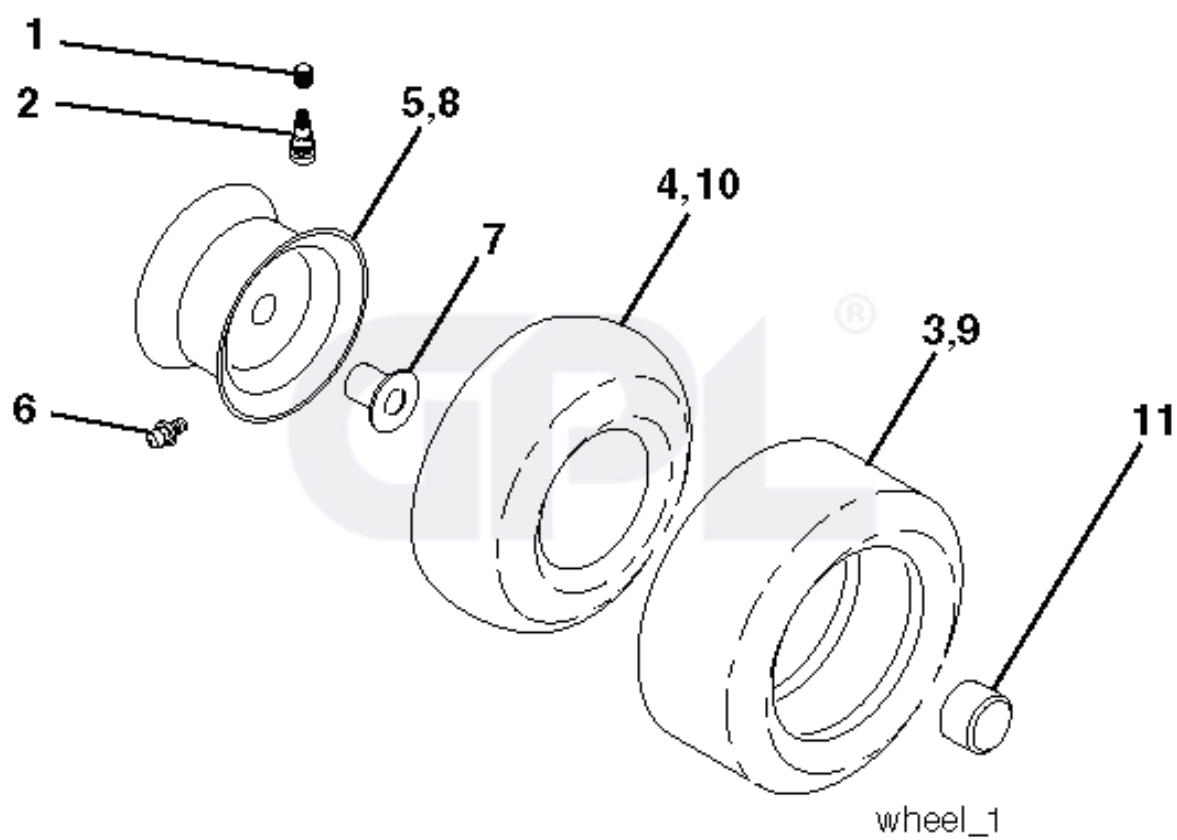

REF.	PART NO.	DESCRIPTION	REMARK	QTY.	KIT
1	532059192	CAP VALVE		1	
2	532065139	NIPPLE		1	
3	532106222	TIRE	FRONT (15 X 6-6)	1	
4	532059904	HOSE	(Service Item Only)	1	
5	532125121	RIM	Front 6"	1	
6	532124957	FITTING	(Front Wheel Only)	1	
7	532124959	BEARING	(Front Wheel Only)	1	
8	532125122	RIM	Rear 8"	1	
9	532124635	TIRE	REAR (18 X 8.5-8)	1	
10	532124926	HOSE	(Service Item Only)	1	
11	532193268	HUB CAP		1	
--	532144334	SEALING FOAM		1	
	PART NO.		REMARK		KIT