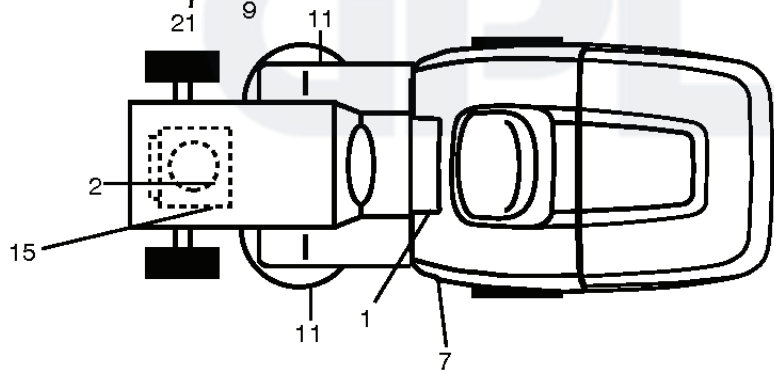

REF.	PART NO.	DESCRIPTION	REMARK	QTY.	KIT
1	581578301	DECAL		1	
2	581579701	DECAL		1	
3	581091201	DECAL		1	
6	501494301	DECAL		1	
7	581950201	DECAL		1	
8	582879301	DECAL		1	
9	581579801	DECAL		1	
11	581579101	DECAL		1	
14	581579601	DECAL		1	
15	585561301	DECAL		1	
21	532441189	DECAL		1	
--	532442744	DECAL		1	
--	583901901	DECAL		1	
--	588916001	DECAL		1	
--	532425986	PAD		1	
--	532425976	PAD		1