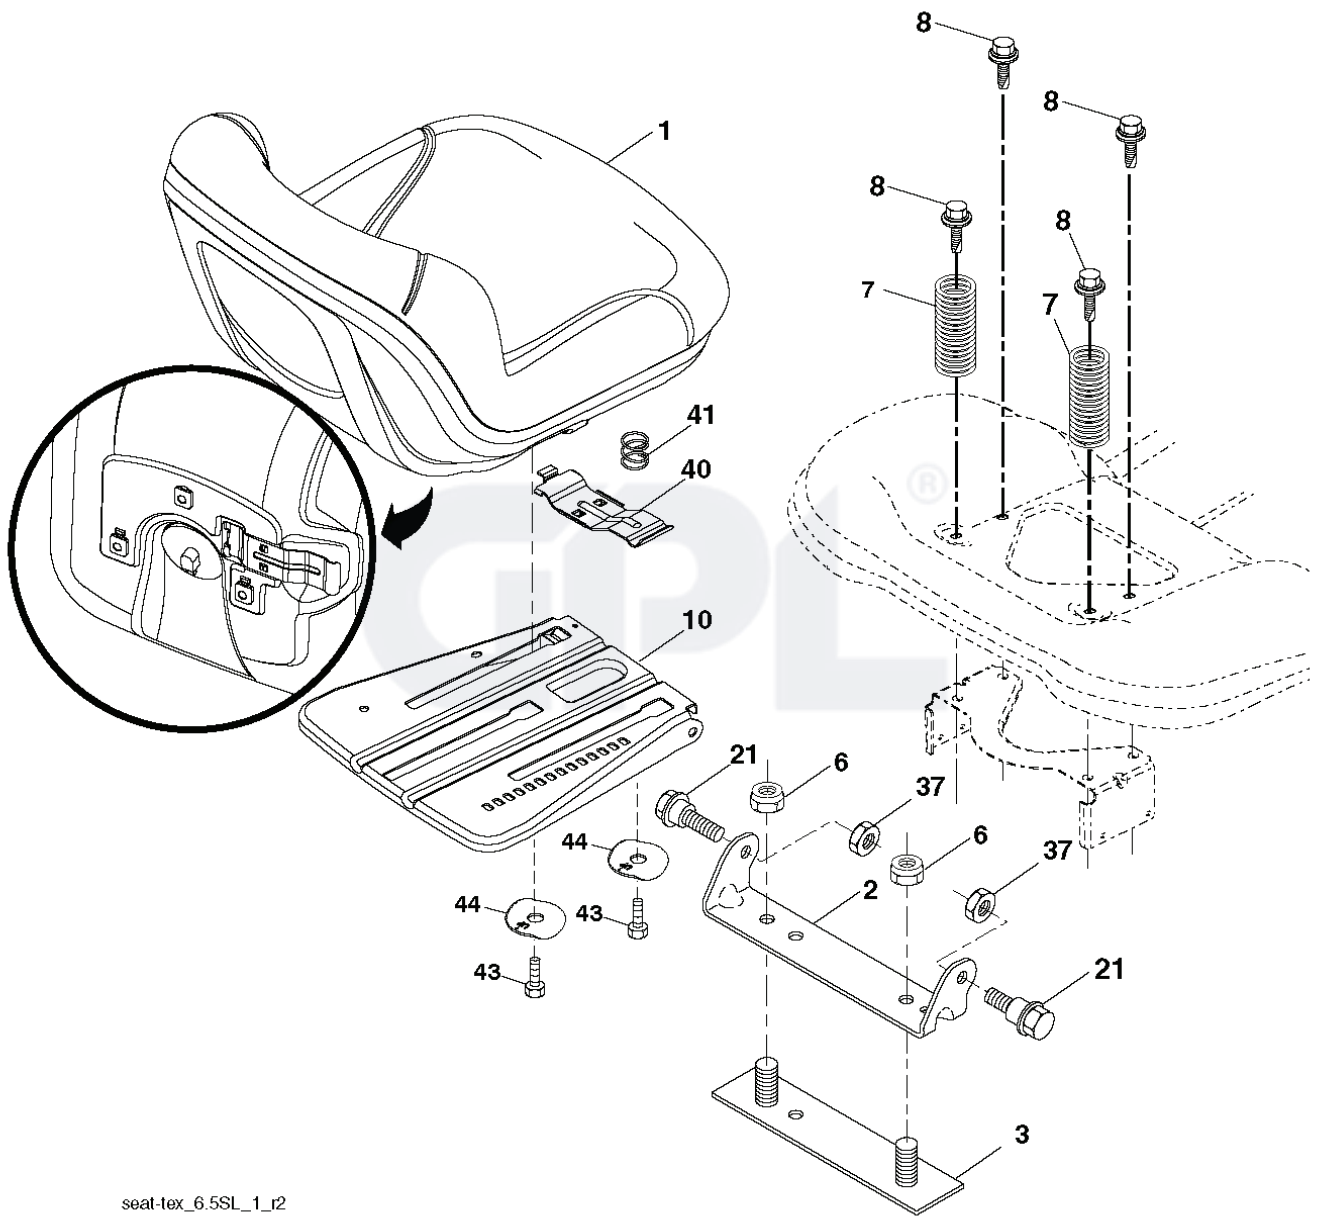

IGNITION SWITCH

POSITION	CIRCUIT	"MAKE"
OFF	M+G+A1	
RUN/OVERRIDE	B+A1	
RUN	B+A1	L+A2
START	B+S+A1	

CHASSIS HARNESS CONNECTOR (C1) (MATING SIDE)

DASH HARNESS CONNECTOR (C1) (MATING SIDE)

WIRING INSULATED CLIPS
 NOTE: IF WIRING INSULATED CLIPS WERE REMOVED FOR SERVICING OF UNIT, THEY SHOULD BE RE-INSTALLED TO PROPERLY SECURE YOUR WIRING.

NON-REMOVABLE CONNECTIONS

REMOVABLE CONNECTIONS

seat-tex_6.5SL_1_r2

REF.	PART NO.	DESCRIPTION	REMARK	QTY.	KIT
1	581462001	SEAT		1	
2	532180166	BRACKET		1	
3	532140675	STRAP		1	
6	873800600	NUT		1	
7	589483501	SPRING		1	
8	532171877	BOLT		1	
10	587232002	PLATE		1	
21	587907801	BOLT		1	
37	873800500	LOCK NUT		1	
40	532197661	HANDLE		1	
41	532198200	SPRING		1	
43	874760612	BOLT		1	
44	501051801	WASHER		1	