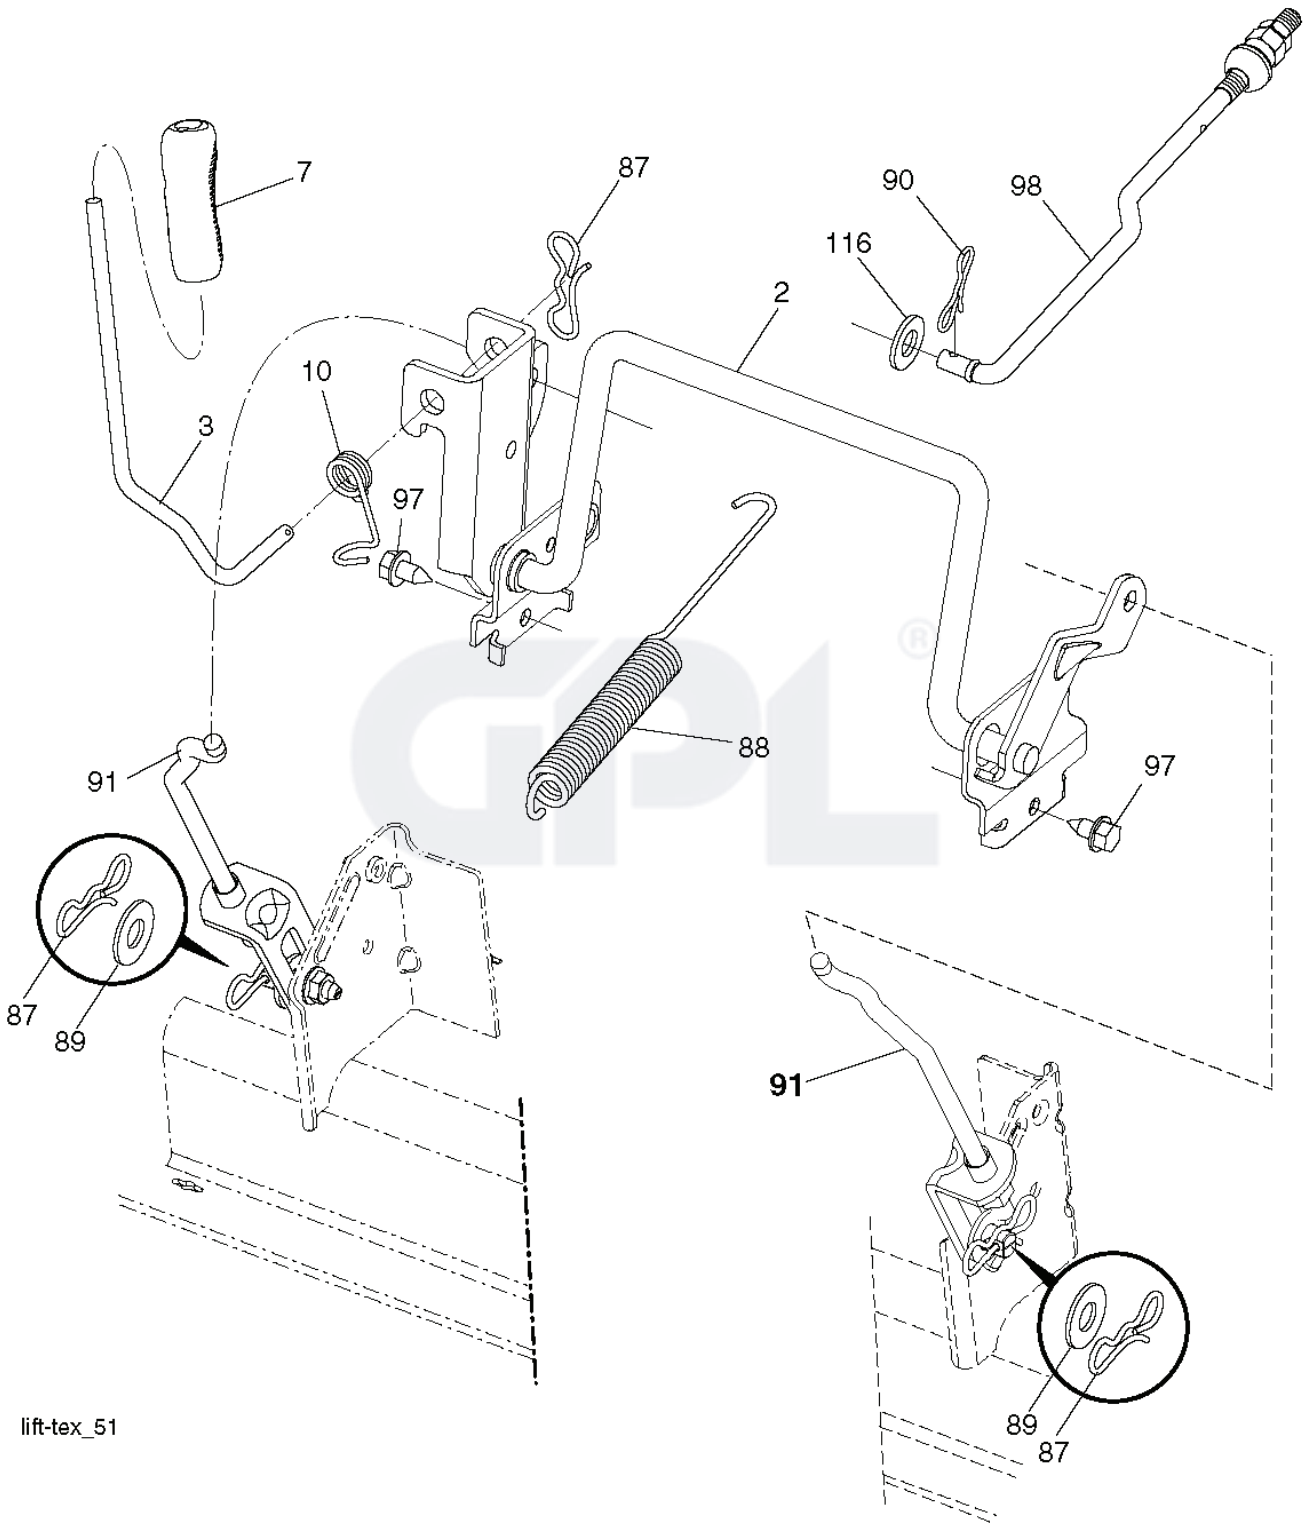

lift-tex_51

REF.	PART NO.	DESCRIPTION	REMARK	QTY.	KIT
2	532436996	SHAFT		1	
3	532195231	LEVER		1	
7	580962301	GRIP		1	
10	532196314	SPRING		1	
87	532194209	SPRING		1	
88	532436995	SPRING		1	
89	819191912	WASHER		1	
90	532194208	PIN		1	
91	532195181	LINK		1	
97	817490608	SCREW		1	
98	532420525	LINK		1	
116	819151516	WASHER		1