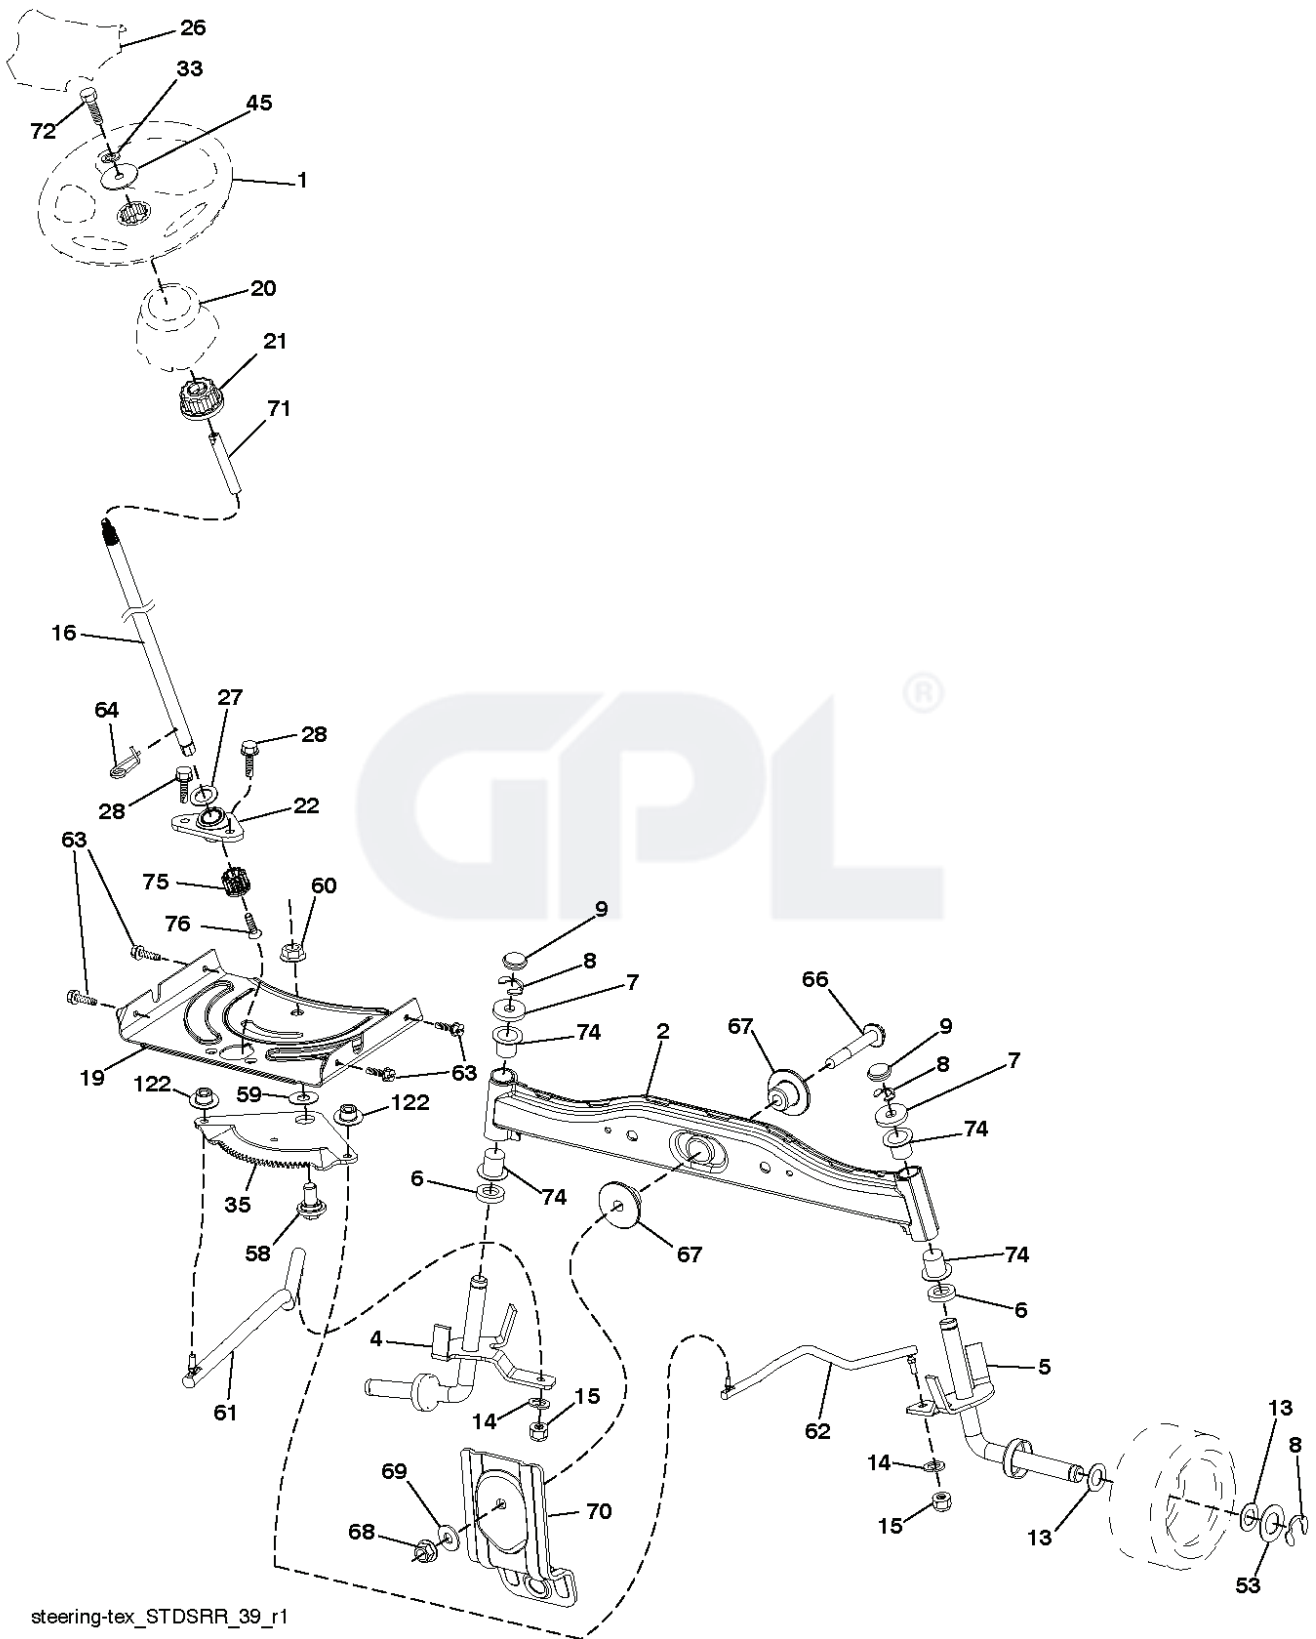

steering-tex_STDSRR_39_r1

REF.	PART NO.	DESCRIPTION	REMARK	QTY.	KIT
1	532424551	STEERING WHEEL		1	
2	532418168	AXLE		1	
4	532403087	SPINDLE		1	
5	532403088	SPINDLE		1	
6	532124931	WASHER		1	
7	532121748	WASHER		1	
8	812000029	RETAINER RING		1	
9	532121232	HUB CAP		1	
13	532121749	WASHER		1	
14	539990118	WASHER		1	
15	873540600	NUT		1	
16	585869202	SHAFT		1	
19	532194729	PLATE		1	
20	532409763	STEERING COLUMN		1	
21	532186737	ADAPTER		1	
22	585029802	BEARING		1	
26	532424553	INSERT		1	
27	819211616	WASHER		1	
28	817000612	SCREW		1	
33	539990187	WASHER		1	
35	532194732	PLATE		1	
45	819113812	WASHER		1	
53	532188967	WASHER		1	
58	532194747	BOLT		1	
59	532194748	WASHER		1	
60	873971000	NUT		1	
61	532194740	LINK		1	
62	532194741	LINK		1	
63	817000512	SCREW		1	
64	532199849	SPRING RETAINER		1	
66	871020748	BOLT		1	
67	532194737	BUSHING		1	
68	873900700	NUT		1	
69	532199162	WASHER		1	
70	585338801	BRACKET		1	
71	532190752	SHAFT		1	
72	532428982	BOLT		1	
74	532124937	BEARING COL. STRG.		1	
75	580683701	PINION		1	
76	580683601	SCREW		1	
122	532444962	CAP		1