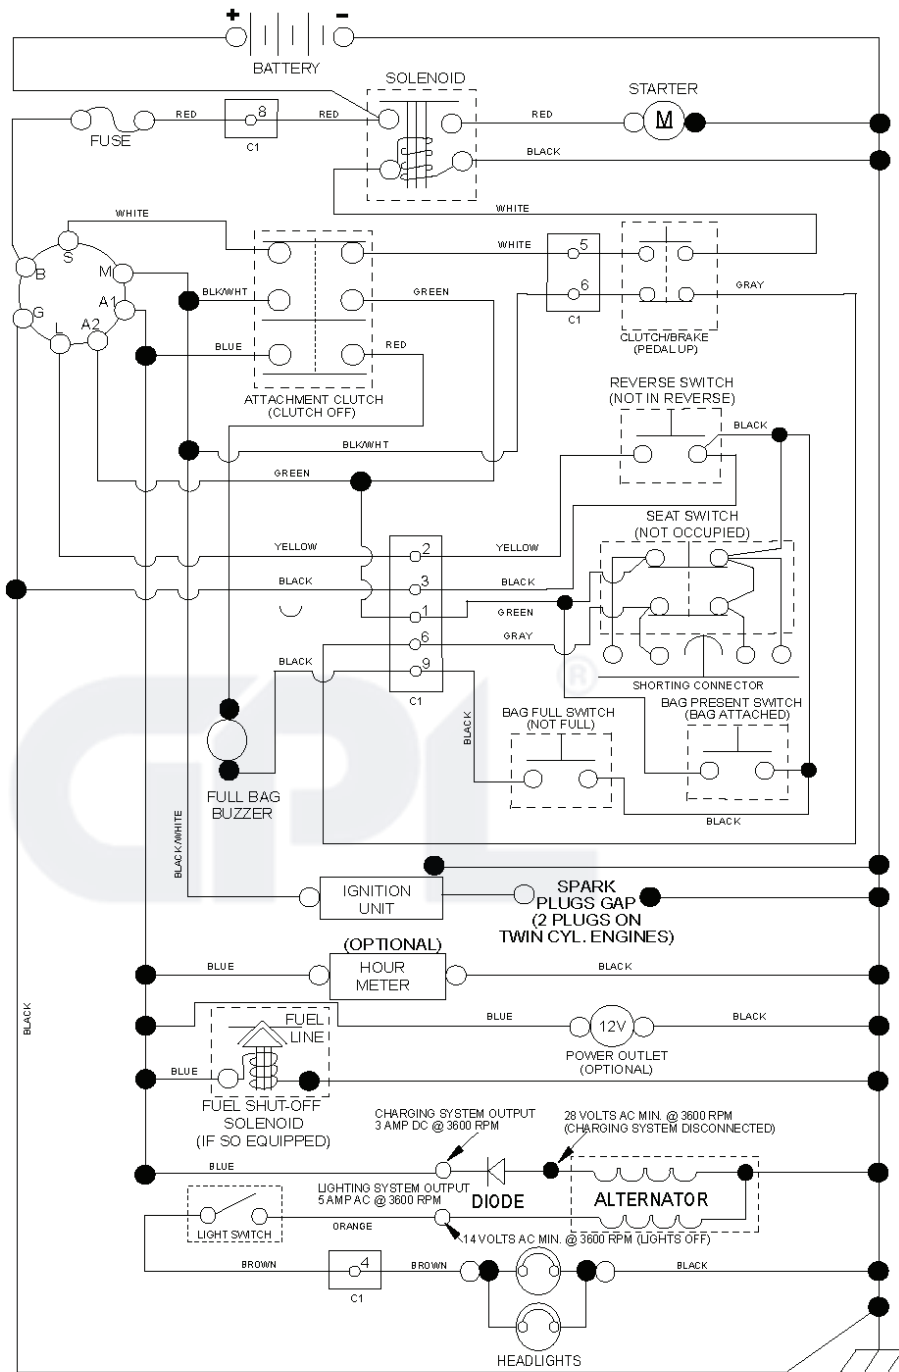

NOTE
YOUR TRACTOR IS EQUIPPED WITH A SPECIAL ALTERNATOR SYSTEM. THE LIGHTS ARE NOT CONNECTED TO THE BATTERY, BUT HAVE THEIR OWN ELECTRICAL SOURCE. BECAUSE OF THIS, THE BRIGHTNESS OF THE LIGHTS WILL CHANGE WITH ENGINE SPEED. AT IDLE THE LIGHTS WILL DIM. AS THE ENGINE SPEED IS INCREASED, THE LIGHTS WILL BECOME THEIR BRIGHTEST.

POSITION	CIRCUIT	"MAKE"
OFF	M+G+A1	
RUN/OVERRIDE	B+A1	
RUN	B+A1	L+A2
START	B+S+A1	

WIRING INSULATED CLIPS
NOTE: IF WIRING INSULATED CLIPS WERE REMOVED FOR SERVICING OF UNIT, THEY SHOULD BE RE-INSTALLED TO PROPERLY SECURE YOUR WIRING.

NON-REMOVABLE CONNECTIONS

REMOVABLE CONNECTIONS