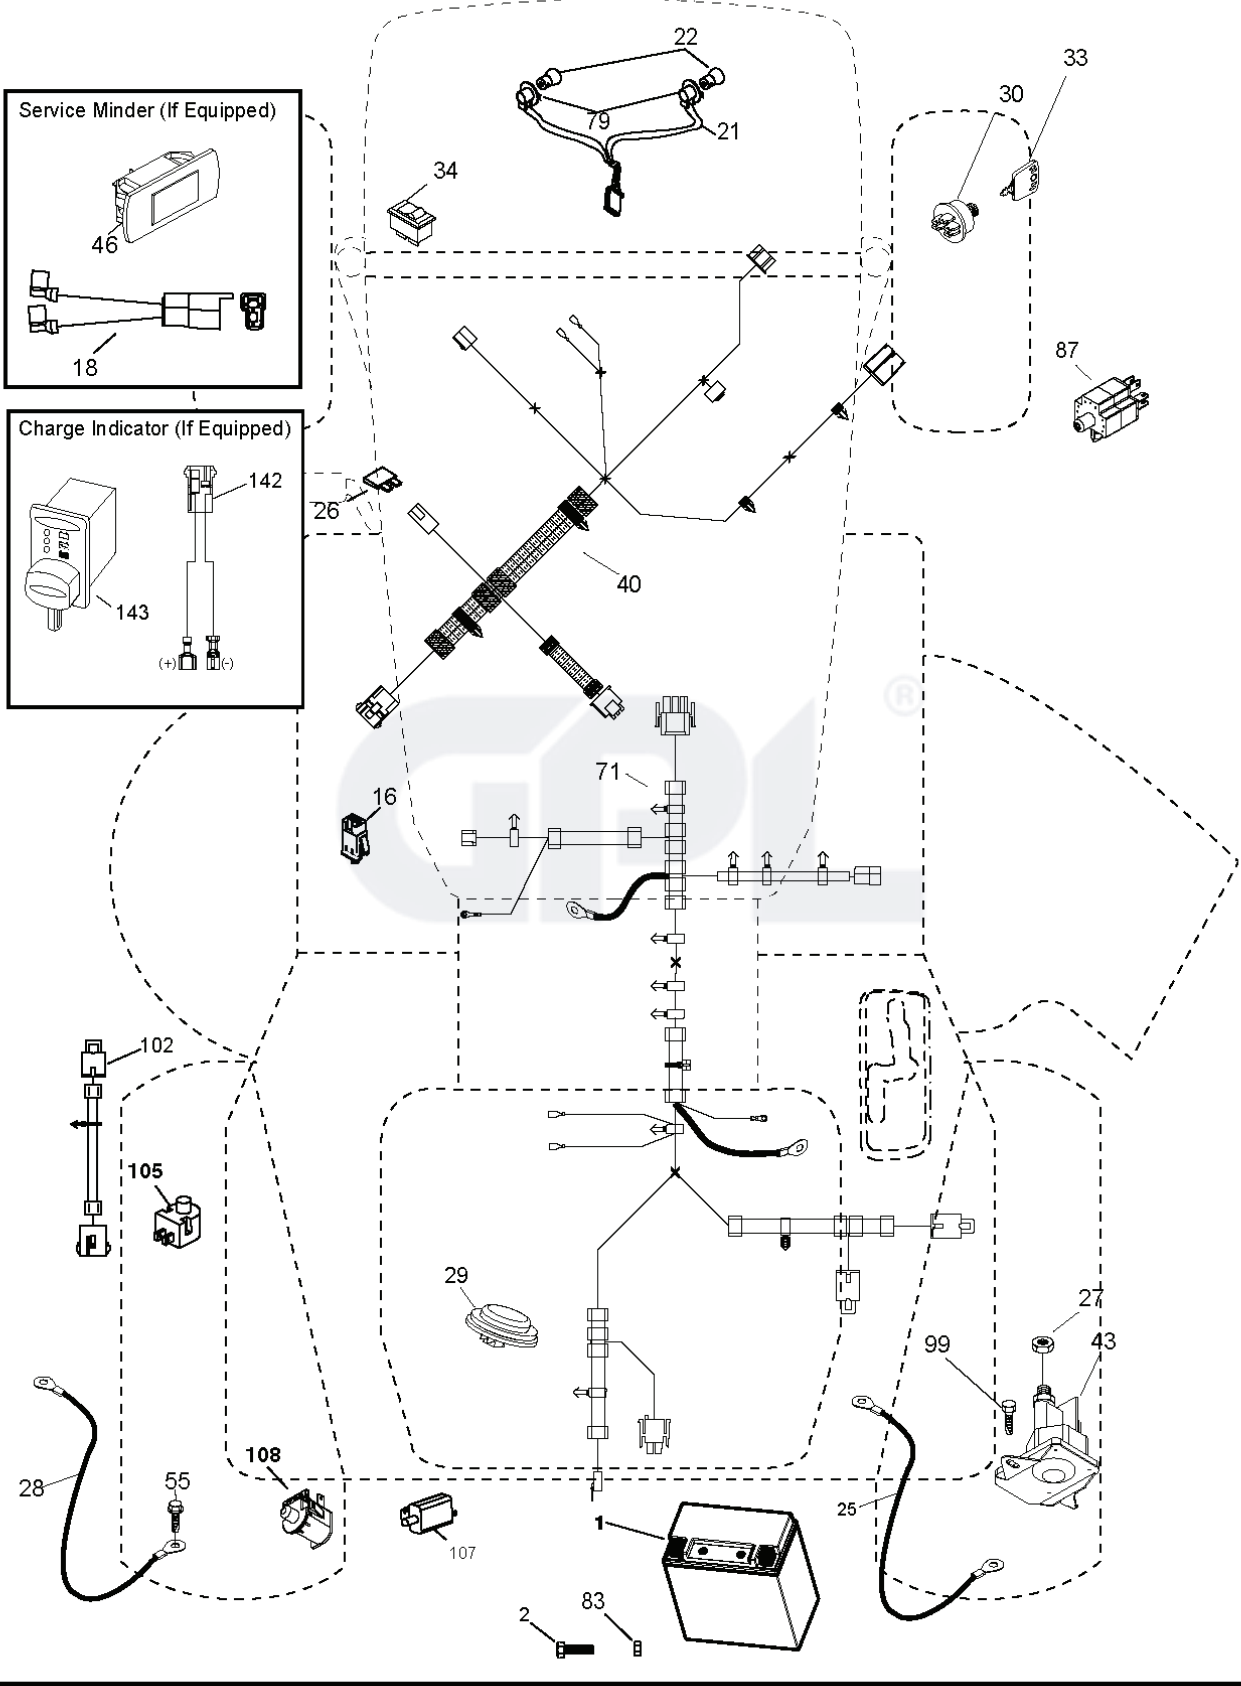

Charge Indicator (If Equipped)

REF.	PART NO.	DESCRIPTION	REMARK	QTY.	KIT
1	532437157	BATTERY		1	
2	532440923	SCREW		1	
16	532176138	MICRO SWITCH		1	
21	532400252	HARNESS		1	
22	532004152	BULB		1	
25	581489801	CABLE		1	
26	532175158	FUSE		1	
27	873510400	NUT		1	
28	581489802	CABLE		1	
29	532401545	SWITCH		1	
30	532193350	IGNITION MODULE		1	
33	532411935	KEY		1	
34	532110712	SWITCH		1	
40	532421002	HARNESS		1	
43	532192507	SOLENOID		1	
55	817060512	SCREW		1	
71	532440820	HARNESS		1	
79	532175242	HOLDER		1	
83	532436774	NUT		1	
87	532421060	SWITCH		1	
99	817720408	SCREW		1	
102	532441262	HARNESS ASSY		1	
105	532407568	SWITCH		1	
107	532180379	SWITCH FBI		1	
108	532421062	SWITCH		1