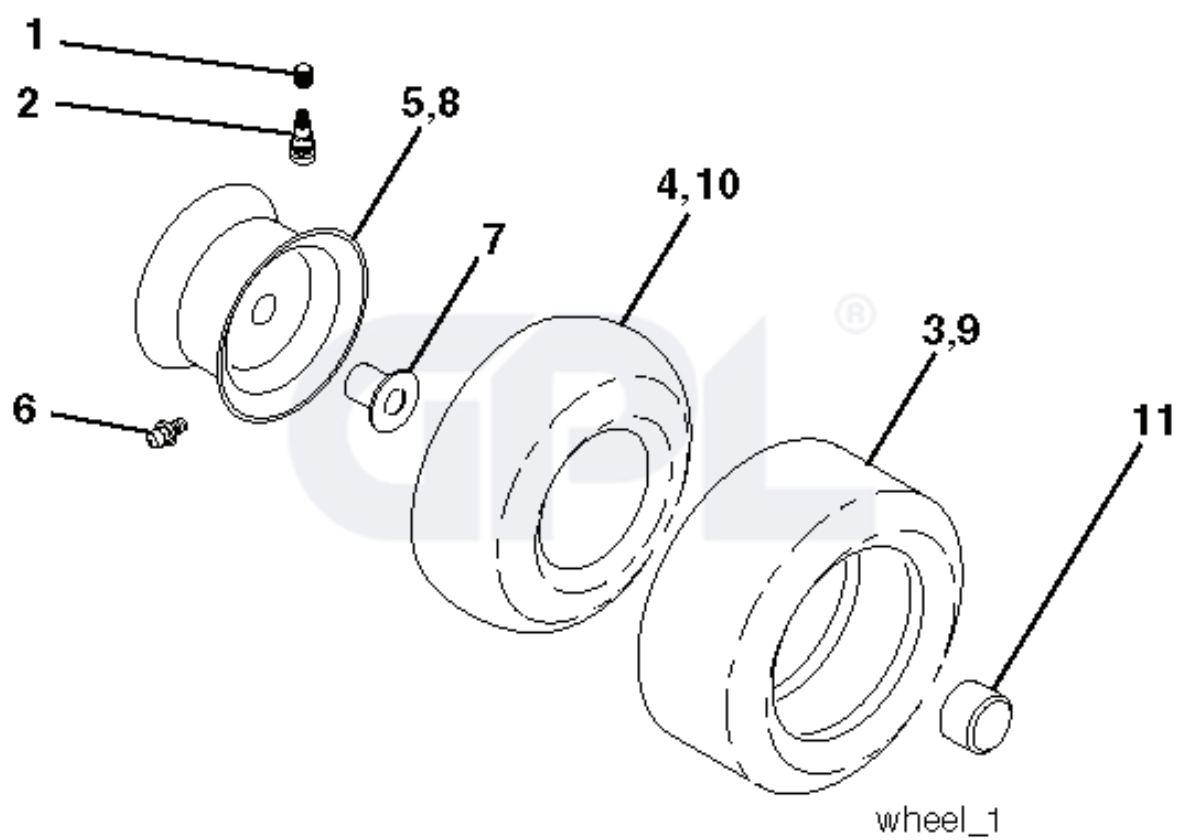

M125-97TC, 96051006103, 2014-06

SPARE PARTS LIST

REF.	PART NO.	DESCRIPTION	REMARK	QTY.	KIT
1	532059192	CAP VALVE		1	
2	532065139	NIPPLE		1	
3	532106222	TIRE	FRONT (15 X 6-6)	1	
4	532059904	HOSE	(Service Item Only)	1	
5	532125121	RIM	Front 6"	1	
6	532124957	FITTING	(Front Wheel Only)	1	
7	532124959	BEARING	(Front Wheel Only)	1	
8	532125122	RIM	Rear 8"	1	
9	532420531	TIRE	REAR (18 X 8.5-8)	1	
10	532124926	HOSE	(Service Item Only)	1	
11	532193268	HUB CAP		1	
--	532144334	SEALING FOAM		1	

REF.	PART NO.	DESCRIPTION	REMARK	QTY.	KIT
1	532428610	TUBE		1	
4	579785401	HANDLE ASSY		1	
5	532417632	FRAME		1	
6	532126875	RIVET		1	
7	873900400	NUT		1	
8	532425954	COVER		1	
9	532417629	INSERT		1	
10	532436770	FRAME		1	
11	532436771	BRACE		1	
12	532421793	NUT SQUARE		1	
13	532421780	SCREW		1	
19	532194208	PIN		1	
20	501406601	SCREW		1	
21	581337001	BAG		1	
23	872040410	BOLT		1	
25	532421614	SPRING		1	
26	817490412	SCREW		1	
27	532421262	GROMMET		1	
28	532165787	HANDLE		1	