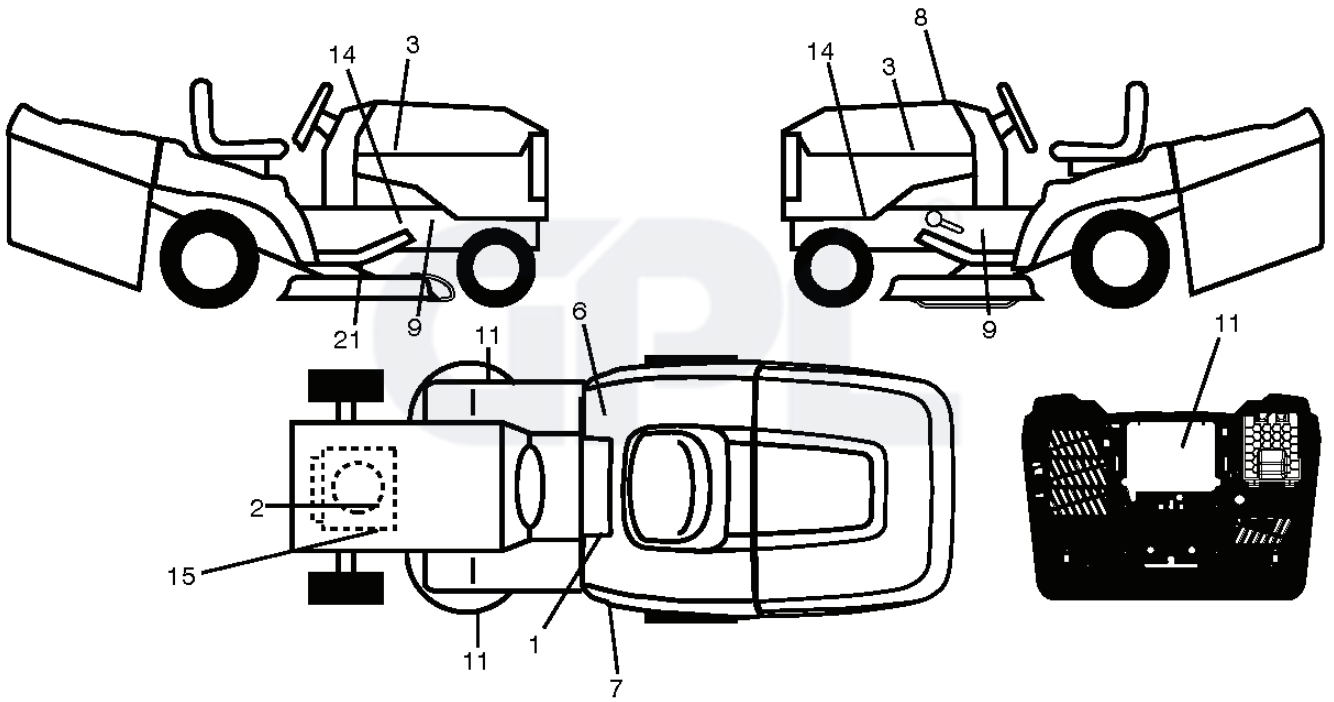

REF.	PART NO.	DESCRIPTION	REMARK	QTY.	KIT
1	581578301	DECAL		1	
2	581579701	DECAL		1	
3	581091201	DECAL		1	
6	581724101	DECAL		1	
7	581950201	DECAL		1	
8	584233801	DECAL		1	
9	581579801	DECAL		1	
11	581579101	DECAL		1	
14	581579601	DECAL		1	
15	585561301	DECAL		1	
21	532441189	DECAL		1	
--	532442744	DECAL		1	
--	581724801	DECAL		1	
--	532425986	PAD		1	
--	532425976	PAD		1