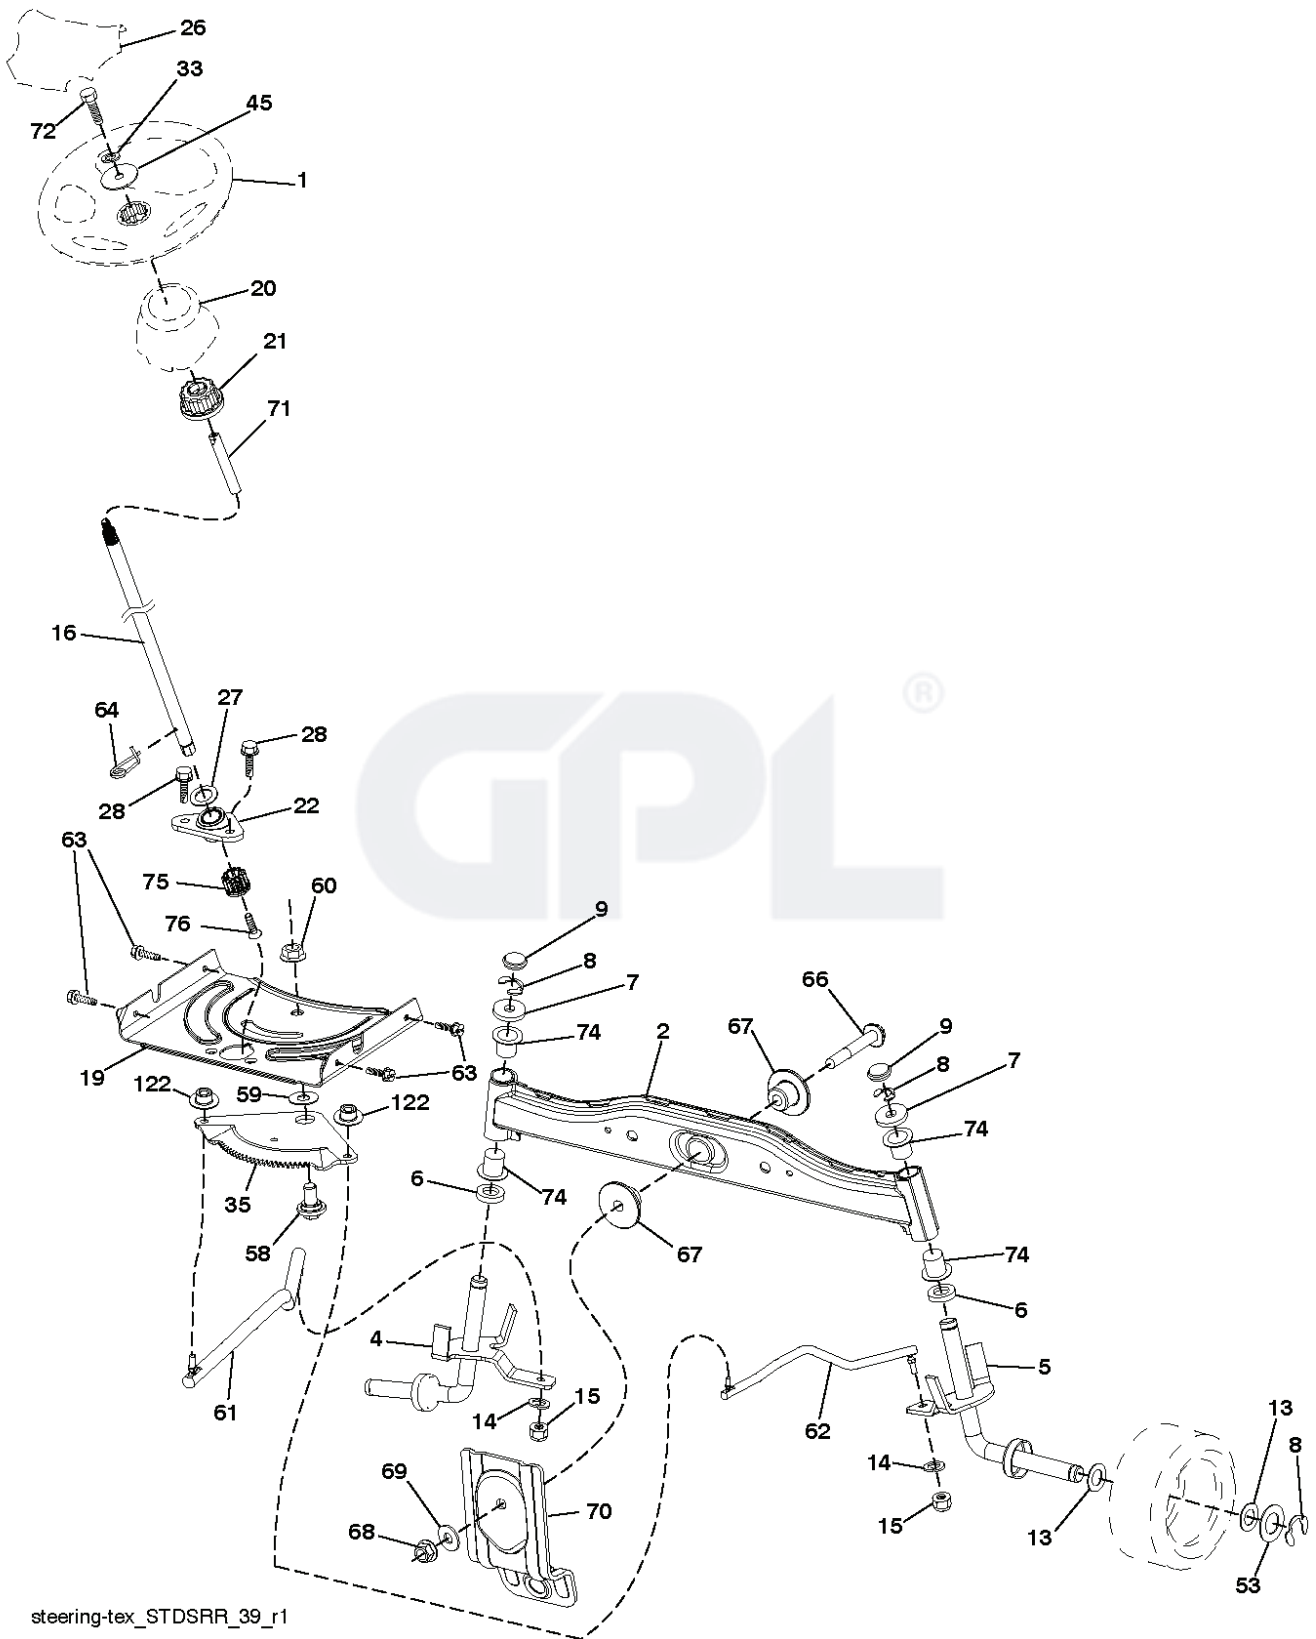

M125-97TC, 96051006103, 2014-06

SPARE PARTS LIST

REF.	PART NO.	DESCRIPTION	REMARK	QTY.	KIT
1	532059192	CAP VALVE		1	
2	532065139	NIPPLE		1	
3	532106222	TIRE	FRONT (15 X 6-6)	1	
4	532059904	HOSE	(Service Item Only)	1	
5	532125121	RIM	Front 6"	1	
6	532124957	FITTING	(Front Wheel Only)	1	
7	532124959	BEARING	(Front Wheel Only)	1	
8	532125122	RIM	Rear 8"	1	
9	532420531	TIRE	REAR (18 X 8.5-8)	1	
10	532124926	HOSE	(Service Item Only)	1	
11	532193268	HUB CAP		1	
--	532144334	SEALING FOAM		1	

IGNITION SWITCH

POSITION	CIRCUIT "MAKE"
OFF	M+G+A1
RUN/OVERRIDE	B+A1
RUN	B+A1 L+A2
START	B+S+A1

CHASSIS HARNESS CONNECTOR (C1) (MATING SIDE)

DASH HARNESS CONNECTOR (C1) (MATING SIDE)

WIRING INSULATED CLIPS
 NOTE: IF WIRING INSULATED CLIPS WERE REMOVED FOR SERVICING OF UNIT, THEY SHOULD BE RE-INSTALLED TO PROPERLY SECURE YOUR WIRING.

seat-hex_6.5SL_1_r1

REF.	PART NO.	DESCRIPTION	REMARK	QTY.	KIT
1	581462001	SEAT		1	
2	532180166	BRACKET		1	
3	532140675	STRAP		1	
6	873800600	NUT		1	
7	532124181	SPRING		1	
8	532171877	BOLT		1	
10	532196977	PLATE		1	
21	532171852	BOLT		1	
37	873800500	LOCK NUT		1	
40	532197661	HANDLE		1	
41	532198200	SPRING		1	
43	874760612	BOLT		1	
44	819133812	WASHER		1	