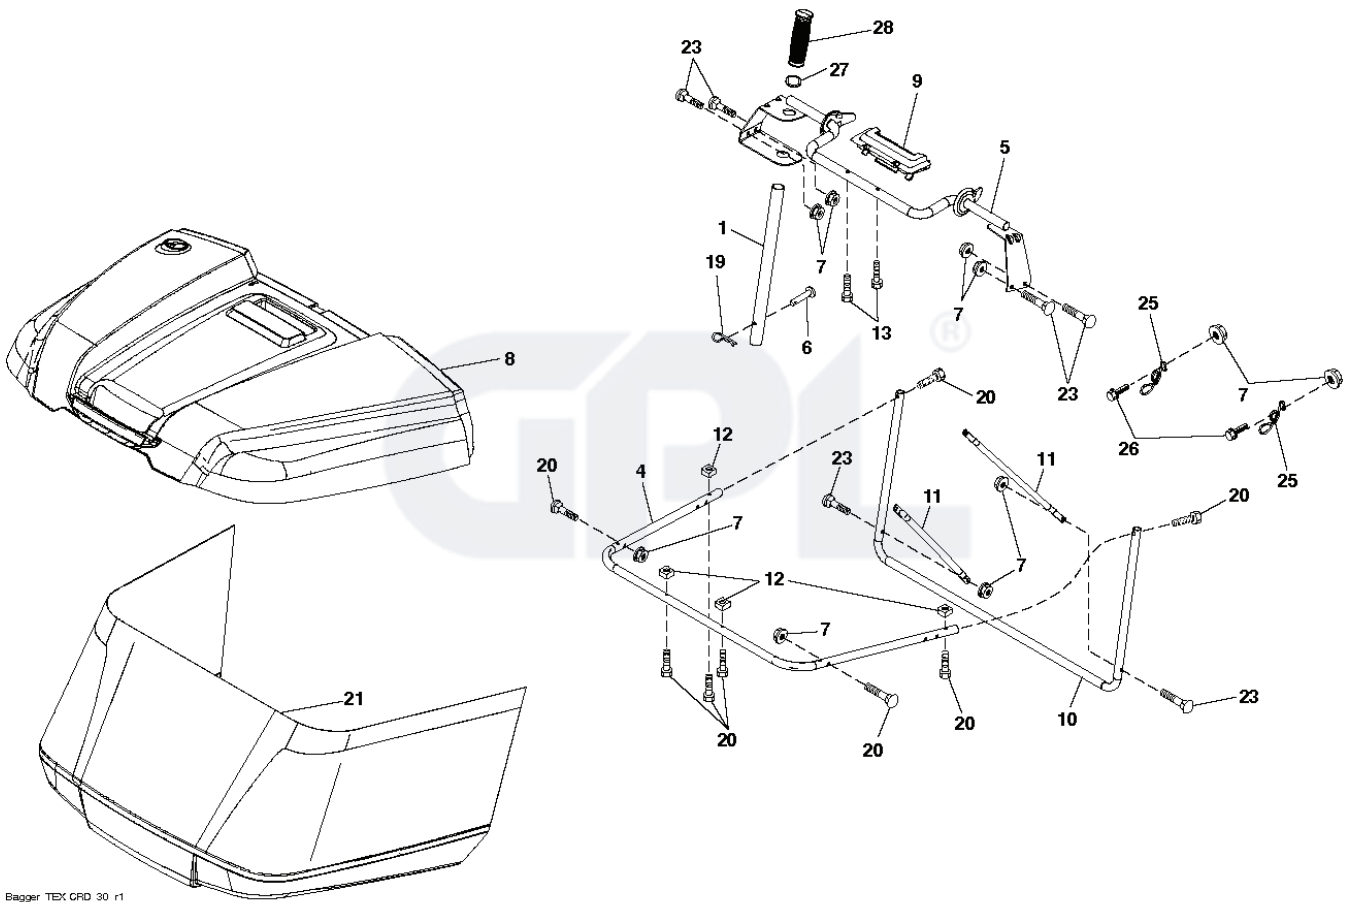

M125-97TC, 96051006103, 2014-06

SPARE PARTS LIST

REF.	PART NO.	DESCRIPTION	REMARK	QTY.	KIT
1	532059192	CAP VALVE		1	
2	532065139	NIPPLE		1	
3	532106222	TIRE	FRONT (15 X 6-6)	1	
4	532059904	HOSE	(Service Item Only)	1	
5	532125121	RIM	Front 6"	1	
6	532124957	FITTING	(Front Wheel Only)	1	
7	532124959	BEARING	(Front Wheel Only)	1	
8	532125122	RIM	Rear 8"	1	
9	532420531	TIRE	REAR (18 X 8.5-8)	1	
10	532124926	HOSE	(Service Item Only)	1	
11	532193268	HUB CAP		1	
--	532144334	SEALING FOAM		1	

REF.	PART NO.	DESCRIPTION	REMARK	QTY.	KIT
1	532428610	TUBE		1	
4	579785401	HANDLE ASSY		1	
5	532417632	FRAME		1	
6	532126875	RIVET		1	
7	873900400	NUT		1	
8	532425954	COVER		1	
9	532417629	INSERT		1	
10	532436770	FRAME		1	
11	532436771	BRACE		1	
12	532421793	NUT SQUARE		1	
13	532421780	SCREW		1	
19	532194208	PIN		1	
20	501406601	SCREW		1	
21	581337001	BAG		1	
23	872040410	BOLT		1	
25	532421614	SPRING		1	
26	817490412	SCREW		1	
27	532421262	GROMMET		1	
28	532165787	HANDLE		1	