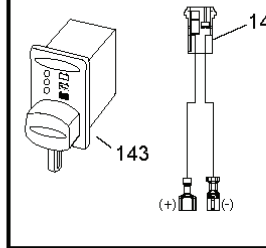

Charge Indicator (If Equipped)