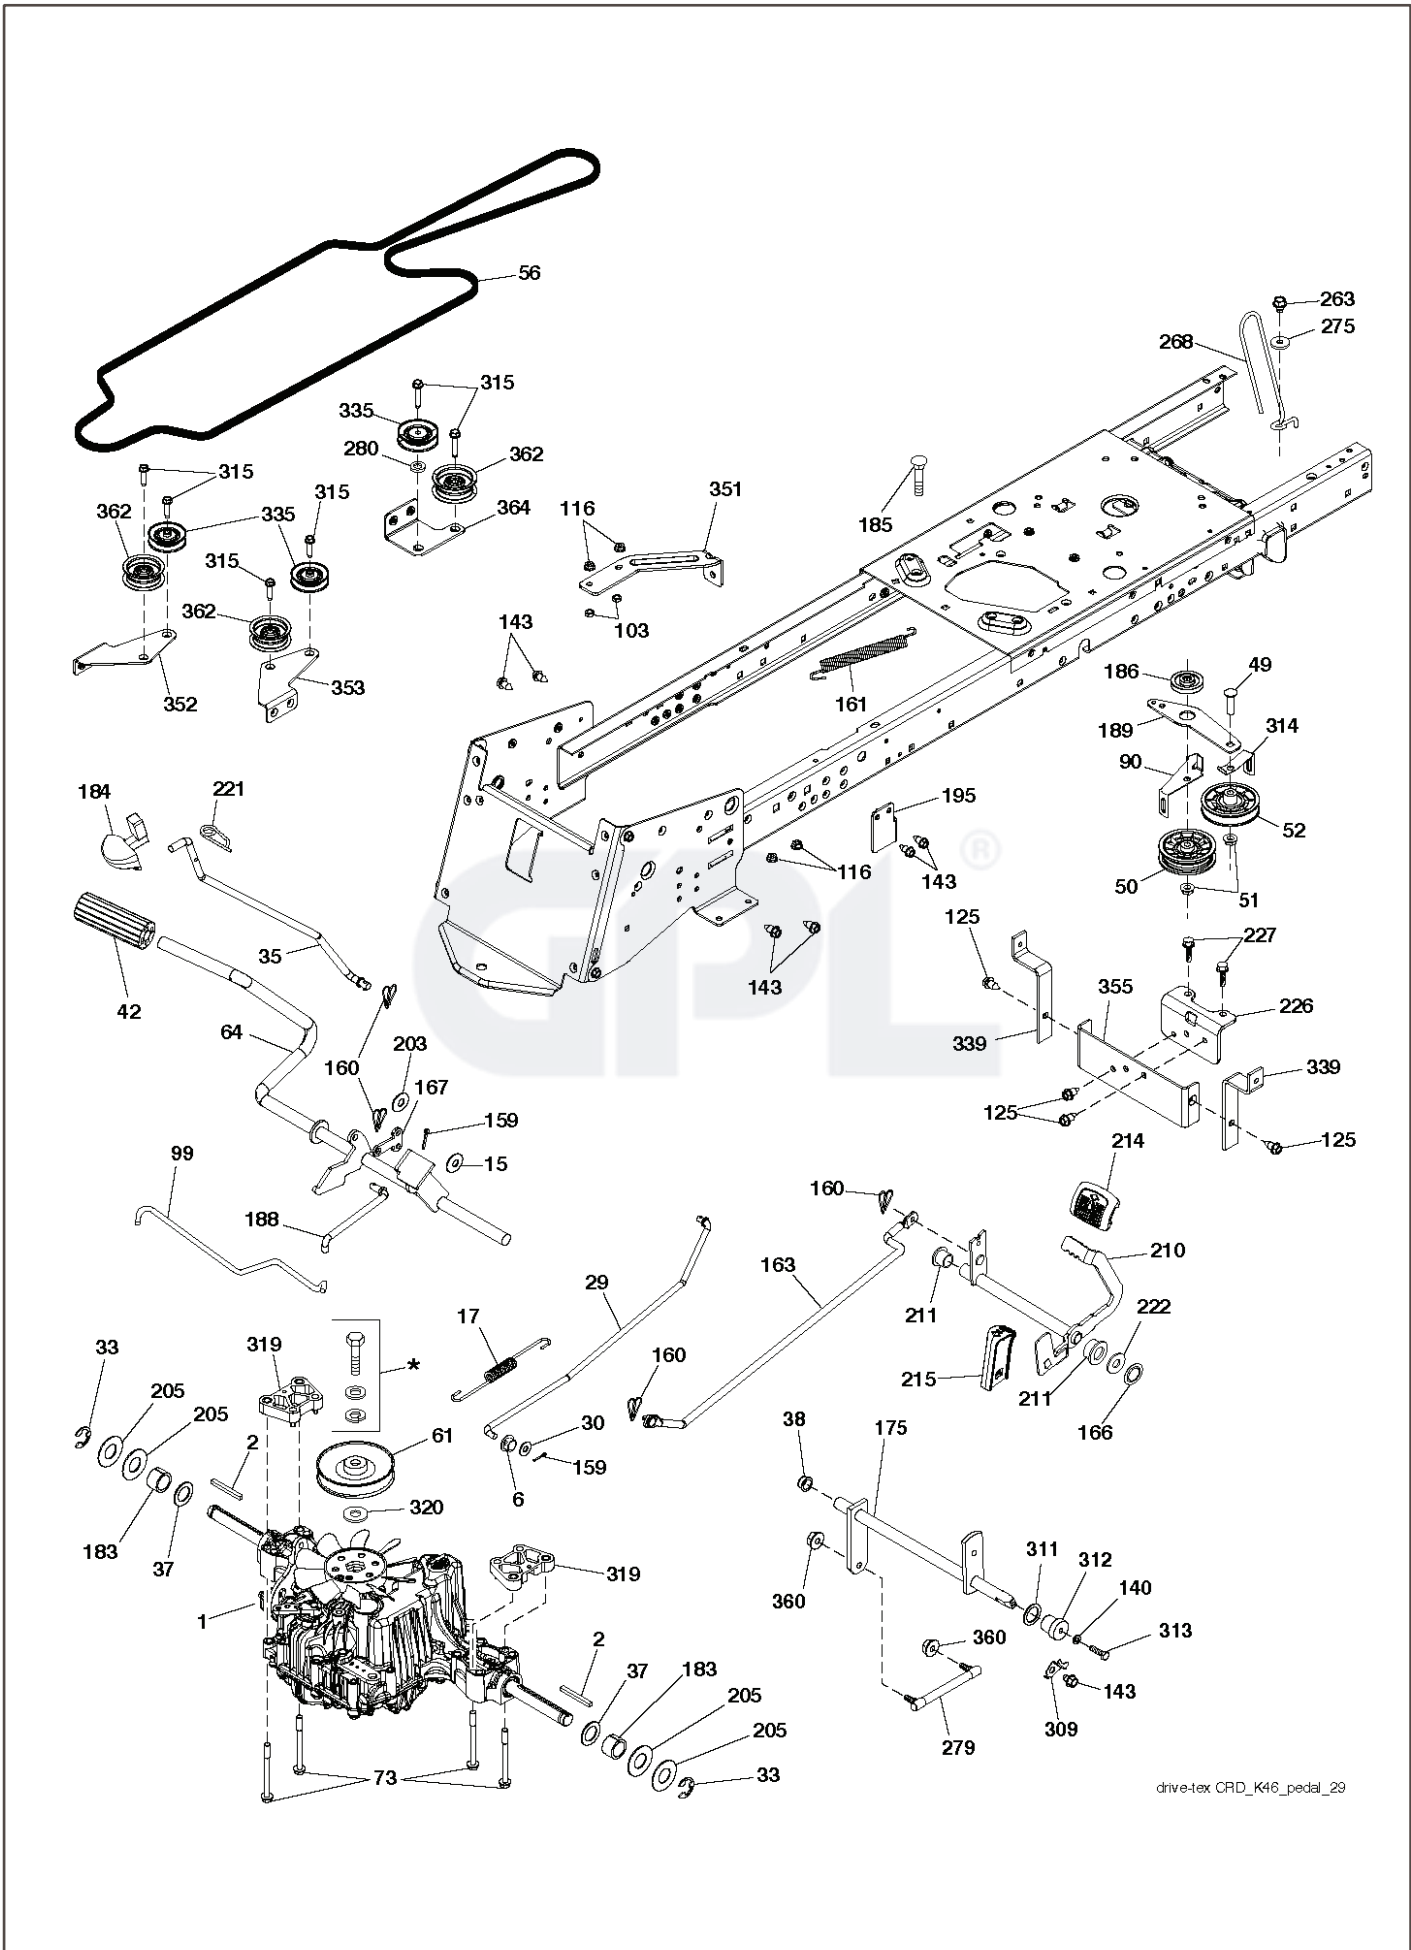

REF.	PART NO.	DESCRIPTION	REMARK	QTY.	KIT
1	000000000	W/O DESCRIPTION	Transaxle Tufftorq K46DF (446488)	1	
2	532123583	KEY		1	
6	532124028	BUSHING		1	
15	819131316	WASHER		1	
17	532436227	SPRING		1	
29	532435881	ROD		1	
30	819131616	WASHER		1	
33	812000001	RETAINER RING		1	
35	532401031	ROD		1	
37	532188967	WASHER		1	
38	532169613	SLEEVE		1	
42	532124872	PEDAL RUBBER		1	
49	872110614	BOLT		1	
50	532194327	PULLEY		1	
51	873900600	NUT		1	
52	532194326	PULLEY		1	
56	532441836	V-BELT		1	
61	532437788	PULLEY		1	
64	532197865	SHAFT		1	
73	874490556	BOLT		1	
90	532443605	KEEPER		1	
99	532443947	ROD		1	
103	873350500	NUT		1	
116	873900500	NUT		1	
125	817000512	SCREW		1	
140	810040400	WASHER		1	
143	817490508	SCREW		1	
159	876020412	SPLIT PIN		1	
160	532169484	PIN		1	
161	532105709	SPRING		1	
163	532436632	ROD		1	
166	532429164	NUT		1	
167	532405257	LATCH		1	
175	532429359	SHAFT		1	
183	532137057	SPACER		1	
184	532411484	CONTROL		1	
185	872110622	BOLT		1	
186	532194321	SPACER		1	
188	532194323	LINK		1	
189	532433611	BELLCRANK		1	
195	580456901	BRACKET		1	
203	819111116	WASHER		1	
205	532121748	WASHER		1	
210	532400980	PEDAL ARM		1	
211	532120183	BEARING		1	
214	532421263	PAD		1	
215	532419482	PEDAL RUBBER		1	
221	532403187	SPRING		1	
222	879212010	WASHER		1	
226	532401564	BRACKET		1	
227	817490512	SCREW		1	
263	817000612	SCREW		1	
268	532182402	PROTECTOR		1	
275	819131614	WASHER		1	
279	532444283	LINK		1	
280	819111012	WASHER		1	
309	532165851	LINK		1	
311	532169845	WASHER		1	
312	532165614	HUB		1	
313	874780416	BOLT		1	
314	532444713	RETAINER		1	
315	817580520	BOLT		1	
319	532436794	SPACER		1	
320	532187690	WASHER		1	
335	532199534	PULLEY		1	
339	532436867	STRAP		1	
351	532436998	BRACKET		1	
352	532435819	BRACKET		1	
353	532436577	BRACKET		1	
355	532435669	STRAP		1	
360	532444714	NUT		1	
362	532436812	IDLER		1	
364	532443032	BRACKET		1