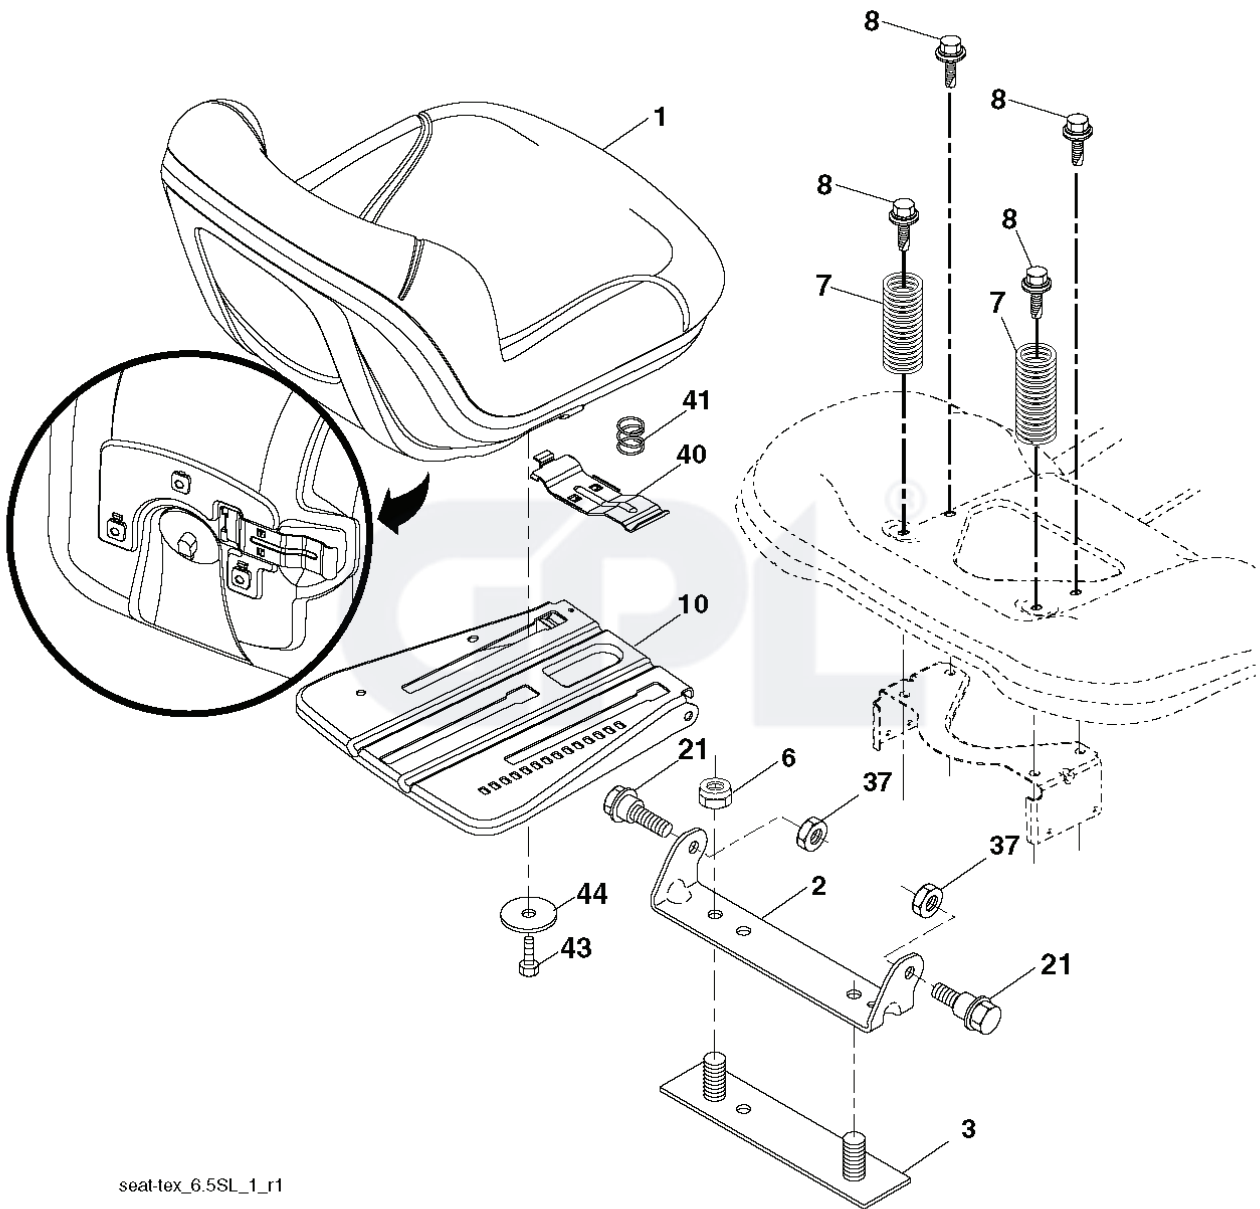

IGNITION SWITCH

POSITION	CIRCUIT "MAKE"
OFF	M+G+A1
RUN/OVERRIDE	B+A1
RUN	B+A1 L+A2
START	B+S+A1

CHASSIS HARNESS CONNECTOR (C1) (MATING SIDE)

DASH HARNESS CONNECTOR (C1) (MATING SIDE)

WIRING INSULATED CLIPS
 NOTE: IF WIRING INSULATED CLIPS WERE REMOVED FOR SERVICING OF UNIT, THEY SHOULD BE RE-INSTALLED TO PROPERLY SECURE YOUR WIRING.

seat-hex_6.5SL_1_r1

REF.	PART NO.	DESCRIPTION	REMARK	QTY.	KIT
1	581462001	SEAT		1	
2	532180166	BRACKET		1	
3	532140675	STRAP		1	
6	873800600	NUT		1	
7	532124181	SPRING		1	
8	532171877	BOLT		1	
10	532196977	PLATE		1	
21	532171852	BOLT		1	
37	873800500	LOCK NUT		1	
40	532197661	HANDLE		1	
41	532198200	SPRING		1	
43	874760612	BOLT		1	
44	819133812	WASHER		1	