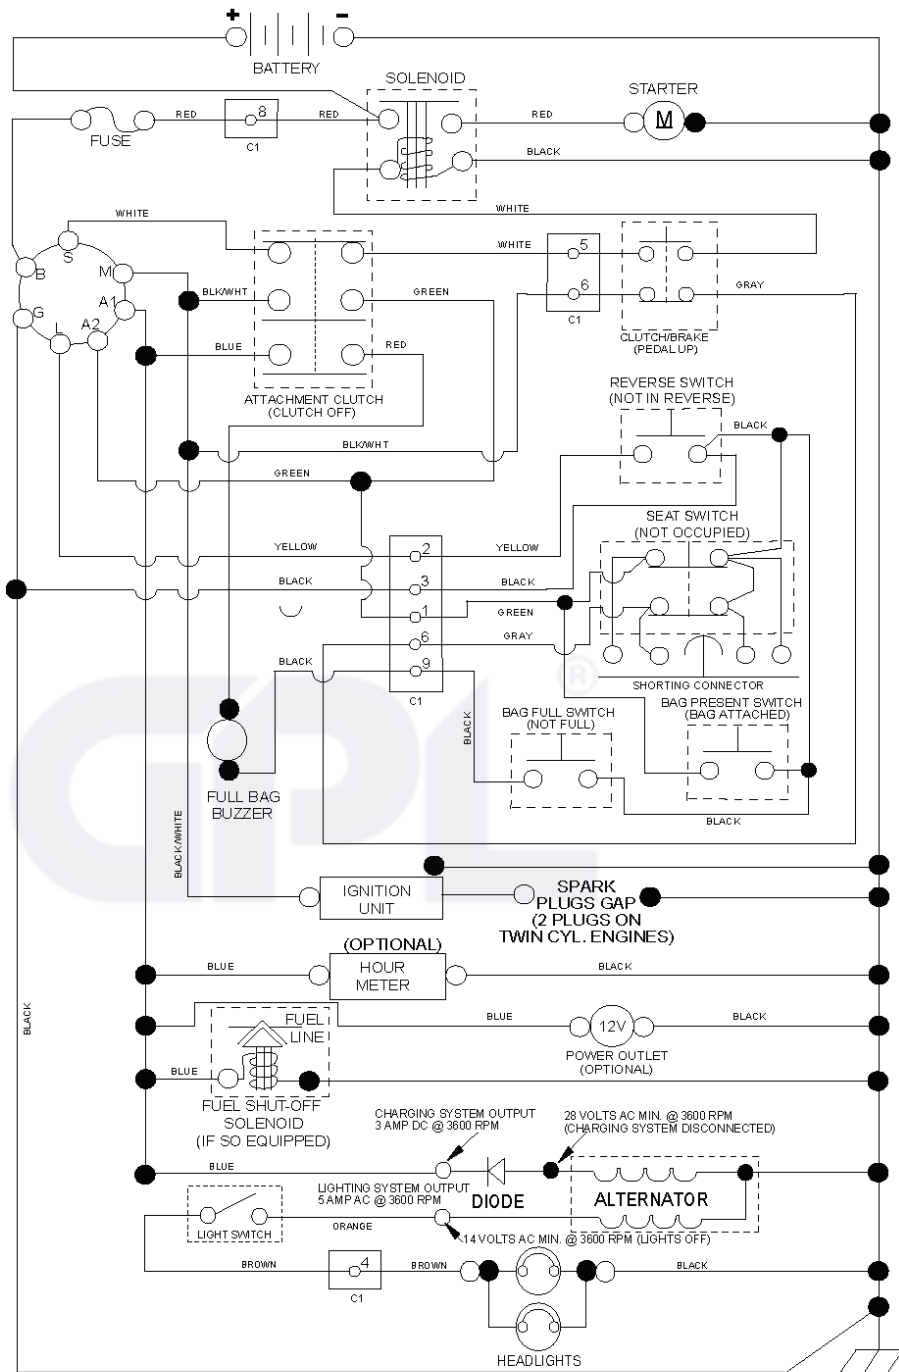

M125-97TC, 96051006103, 2014-06

SPARE PARTS LIST

REF.	PART NO.	DESCRIPTION	REMARK	QTY.	KIT
1	532059192	CAP VALVE		1	
2	532065139	NIPPLE		1	
3	532106222	TIRE	FRONT (15 X 6-6)	1	
4	532059904	HOSE	(Service Item Only)	1	
5	532125121	RIM	Front 6"	1	
6	532124957	FITTING	(Front Wheel Only)	1	
7	532124959	BEARING	(Front Wheel Only)	1	
8	532125122	RIM	Rear 8"	1	
9	532420531	TIRE	REAR (18 X 8.5-8)	1	
10	532124926	HOSE	(Service Item Only)	1	
11	532193268	HUB CAP		1	
--	532144334	SEALING FOAM		1	

REF.	PART NO.	DESCRIPTION	REMARK	QTY.	KIT
140	501579401	GUARD		1	
141	501579301	GUARD		1	
152	532440488	CABLE		1	
159	872140614	BOLT		1	
160	532168937	WASHER		1	
--	587253301	MANDREL	MANDREL ASSEMBLY (Includes assembly (key# 33), shaft assembly (key# 34) and bearing (key# 19) only - pulley/nut/washer and blade bolt/washers not included.	1	
--	532448641	CUTTING DECK		1	
--	532448132	GEARBOX ASSY	Gear Case Kit. Use .75 oz. Shell 460 Oil. (Include Gear Output (key #110), Gasket Gearcase (key #111), Shaft Gearcase (key #112), Plug Oil (key #113), Vent Breather 1/8 NPT (key #114), Screw Torx (key #115), Gearcase Subasm (key #119).	1	

lift-tex_48

*Key 91 may be substituted for Key 101

REF.	PART NO.	DESCRIPTION	REMARK	QTY.	KIT
2	532436996	SHAFT		1	
3	532195231	LEVER		1	
7	580962301	GRIP		1	
10	532196314	SPRING		1	
87	532194209	SPRING		1	
88	532436995	SPRING		1	
89	819191912	WASHER		1	
90	532194208	PIN		1	
91	532195181	LINK		1	
97	817490608	SCREW		1	
98	532195270	LINK		1	
100	873930600	NUT		1	
101	532407003	LINK		1	
116	819151516	WASHER		1	