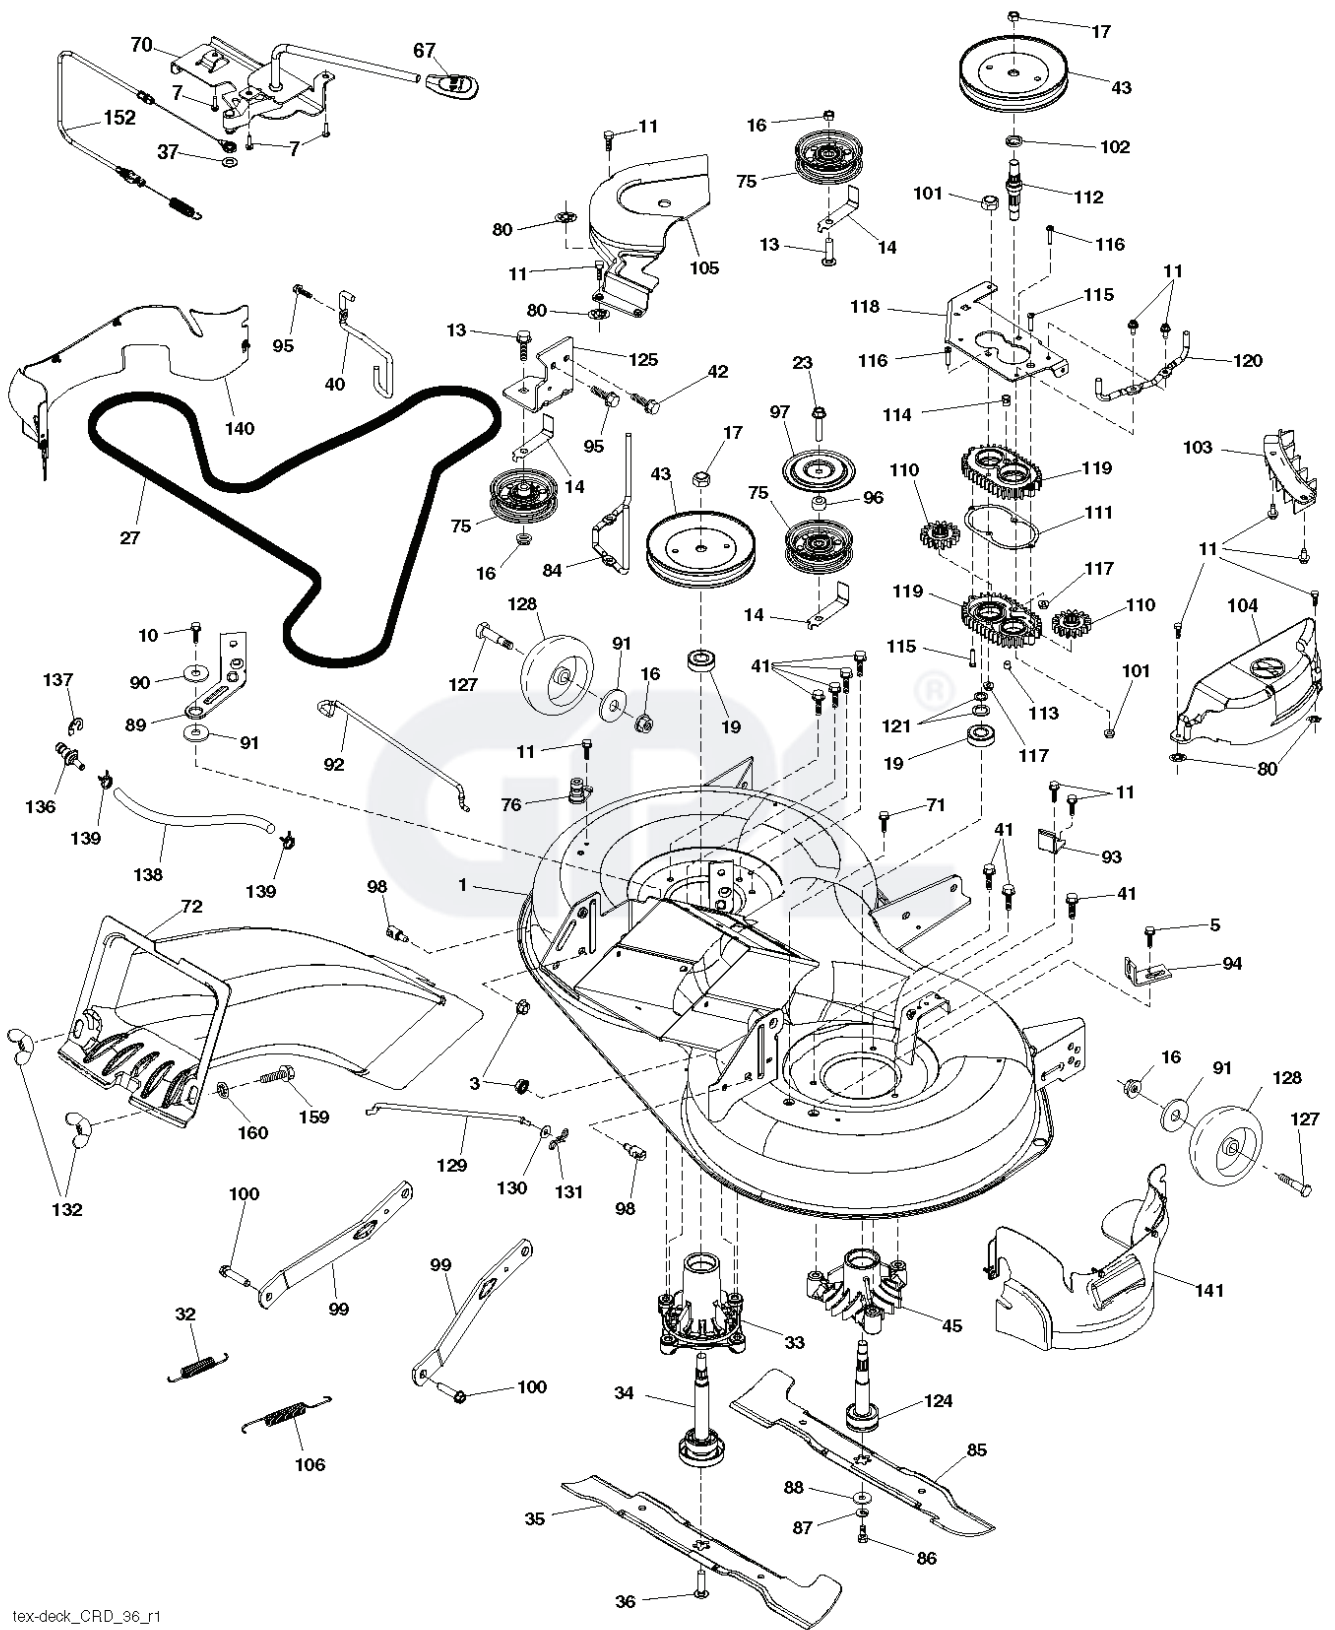

REF.	PART NO.	DESCRIPTION	REMARK	QTY.	KIT
3	578894101	FRAME		1	
5	532409597	PANEL		1	
14	581564701	HOOD		1	
15	581055801	LENS		1	
18	581055701	GRILLE		1	
25	581055901	LENS		1	
34	580910901	PLATE		1	
36	817060512	SCREW		1	
37	532440849	FENDER		1	
52	873680500	NUT		1	
62	872110608	BOLT		1	
68	817490508	SCREW		1	
118	819131316	WASHER		1	
119	873680600	NUT		1	
130	532416358	SCREW		1	
143	581056001	INSERT		1	
150	532400267	AIR CONDUCTOR		1	
151	532187568	BRACKET		1	
152	532199535	SHIELD		1	
159	817000612	SCREW		1	
162	532142432	SCREW		1	
175	532199472	PLATE		1	
176	532400776	SCREW		1	
177	532195228	BUSHING		1	
180	581187101	CHASSIS		1	
182	532407176	DASH		1	
183	874520520	BOLT		1	
189	817000512	SCREW		1	
194	873900500	NUT		1	
199	532418739	PLATE		1	
202	581564901	VENT		1	
203	581564801	VENT		1	
213	874760512	BOLT		1	
217	532409167	ROD		1	
218	532196395	PLATE		1	
225	581056201	TRIM		1	
228	532195161	STUD		1	
235	532406129	SPACER		1	
236	873930500	NUT		1	
237	532403704	PLUG		1	
282	532414110	CLIP		1	
283	532440361	CONSOLE		1	
284	532440360	CONSOLE		1	
287	817600406	SCREW		1	
303	587493101	SHIELD		1	
304	587493301	SHIELD		1	
307	587494501	SHIELD		1	
308	532171877	BOLT		1	
309	584441101	BACKPLATE		1	
310	532446636	BRACKET		1	
311	532446637	BRACKET		1	
319	532174662	BRACKET		1	
334	532442537	BRACKET		1	
338	532436640	BOLT		1	
339	532436641	LEVER		1	
340	532440931	DOOR		1	
341	582060801	LATCH		1	
342	532435938	SUPPORT		1	
343	532440749	CLIP		1