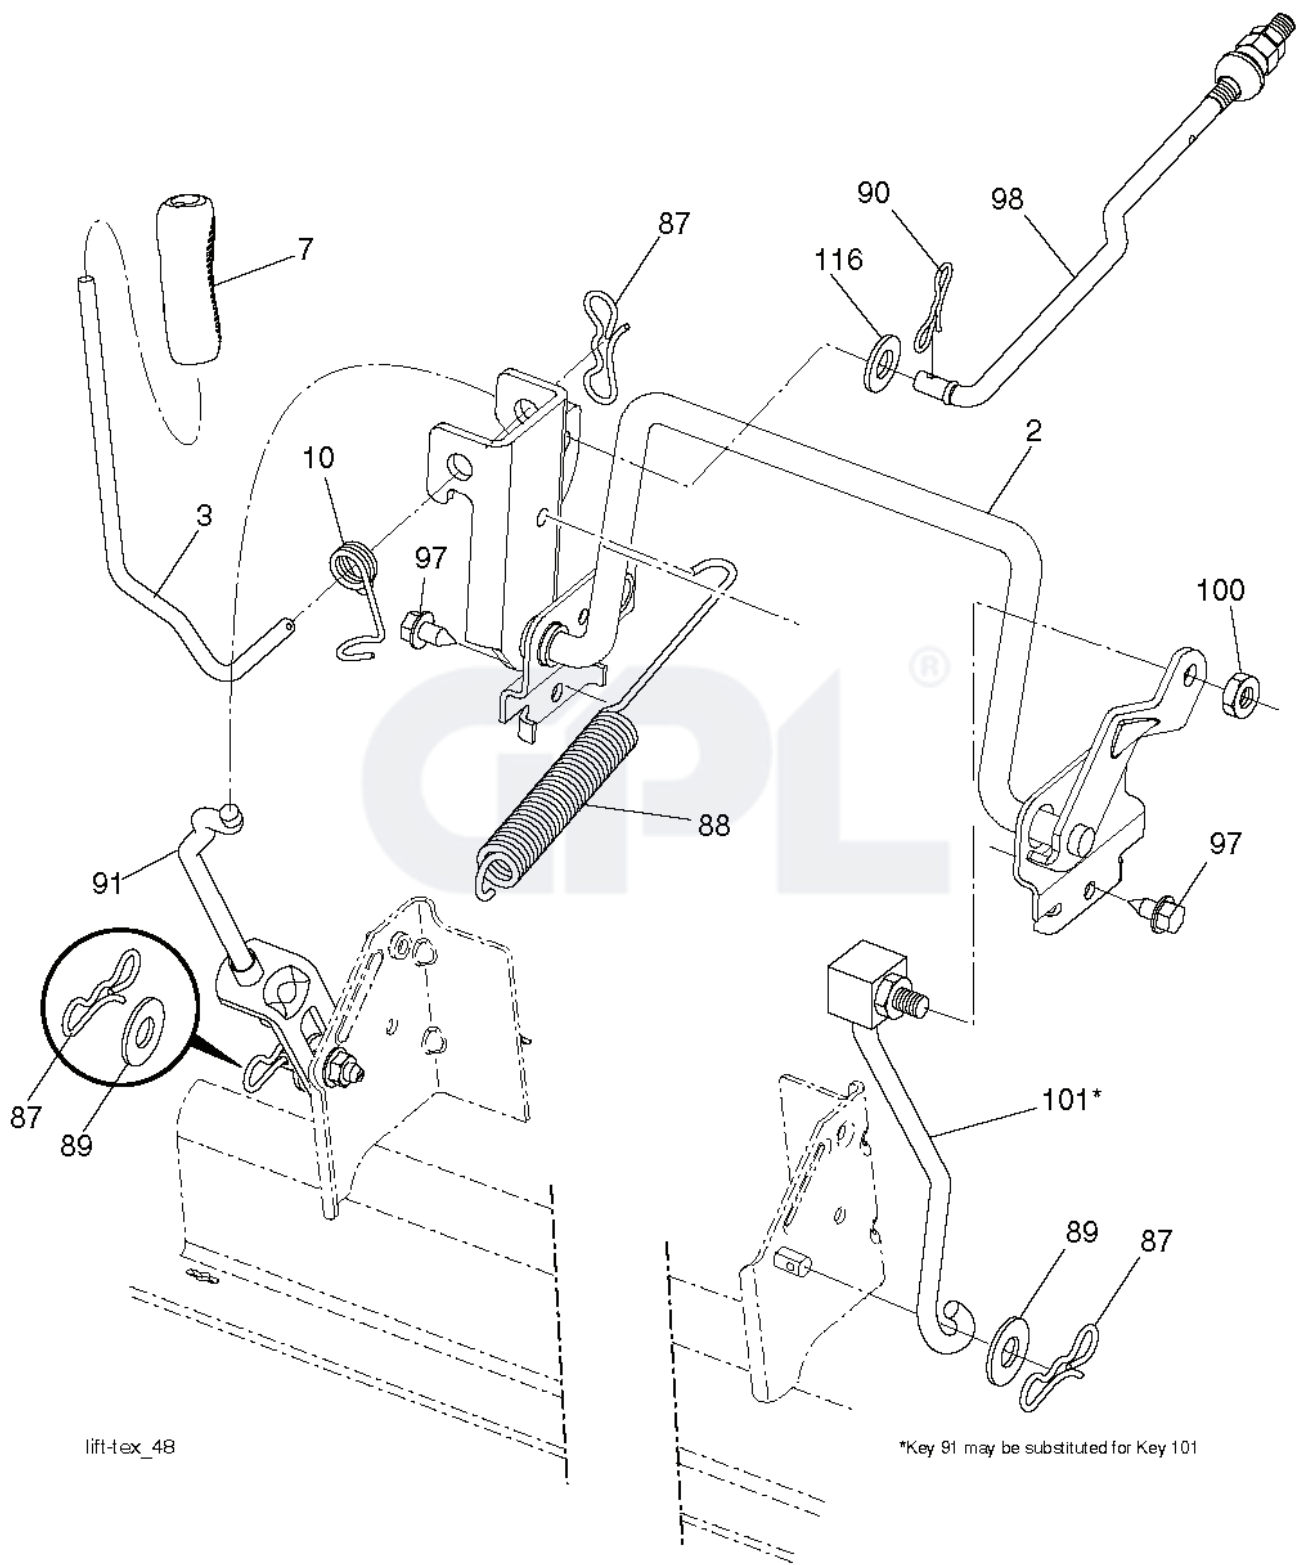

lift-tex_48

*Key 91 may be substituted for Key 101

REF.	PART NO.	DESCRIPTION	REMARK	QTY.	KIT
2	532436996	SHAFT		1	
3	532195231	LEVER		1	
7	580962301	GRIP		1	
10	532196314	SPRING		1	
87	532194209	SPRING		1	
88	532436995	SPRING		1	
89	819191912	WASHER		1	
90	532194208	PIN		1	
91	532195181	LINK		1	
97	817490608	SCREW		1	
98	532195270	LINK		1	
100	873930600	NUT		1	
101	532407003	LINK		1	
116	819151516	WASHER		1