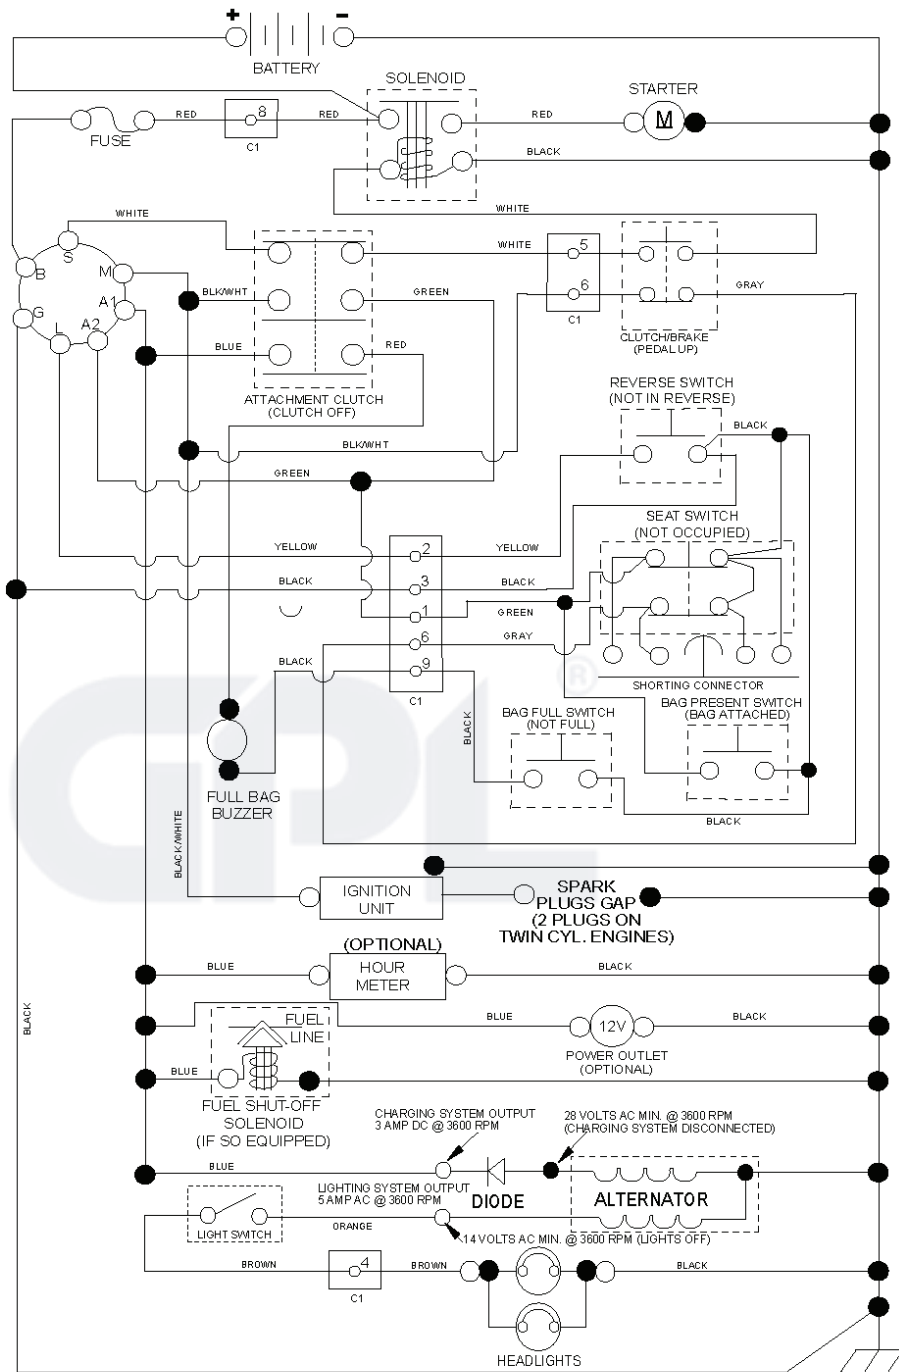

M125-97TC, 96051006101, 2013-01

SPARE PARTS LIST

Bagger_TEX CRD_19_r1

REF.	PART NO.	DESCRIPTION	REMARK	QTY.	KIT
1	532428610	TUBE		1	
4	532439612	TUBE		1	
5	532417632	FRAME		1	
6	532126875	RIVET		1	
7	873900400	NUT		1	
8	532425954	COVER		1	
9	532417629	INSERT		1	
10	532436770	FRAME		1	
11	532436771	BRACE		1	
12	532421793	NUT SQUARE		1	
13	532421780	SCREW		1	
14	532421800	BOLT		1	
19	532194208	PIN		1	
20	585368801	BOLT		1	
21	581337001	BAG		1	
23	872040410	BOLT		1	
25	532421614	SPRING		1	
26	817490412	SCREW		1	
27	532421262	GROMMET		1	
28	532165787	HANDLE		1	

REF.	PART NO.	DESCRIPTION	REMARK	QTY.	KIT
139	532440742	CLAMP		1	
140	532448632	GUARD		1	
141	532448529	GUARD		1	
152	532440488	CABLE		1	
159	872140614	BOLT		1	
160	532168937	WASHER		1	
--	532192870	SPINDLE	MANDREL ASSEMBLY (Includes assembly (key# 33), shaft assembly (key# 34) and bearing (key# 19) only - pulley/nut/washer and blade bolt/washers not included.	1	
--	532448641	CUTTING DECK		1	

lift-tex_17_r4

REF.	PART NO.	DESCRIPTION	REMARK	QTY.	KIT
2	532436996	SHAFT		1	
3	532195231	LEVER		1	
7	580962301	GRIP		1	
10	532196314	SPRING		1	
87	532194209	SPRING		1	
88	532436995	SPRING		1	
89	819191912	WASHER		1	
90	532194208	PIN		1	
91	532195181	LINK		1	
97	817490608	SCREW		1	
98	532195270	LINK		1	
100	873930600	NUT		1	
101	532407003	LINK		1	