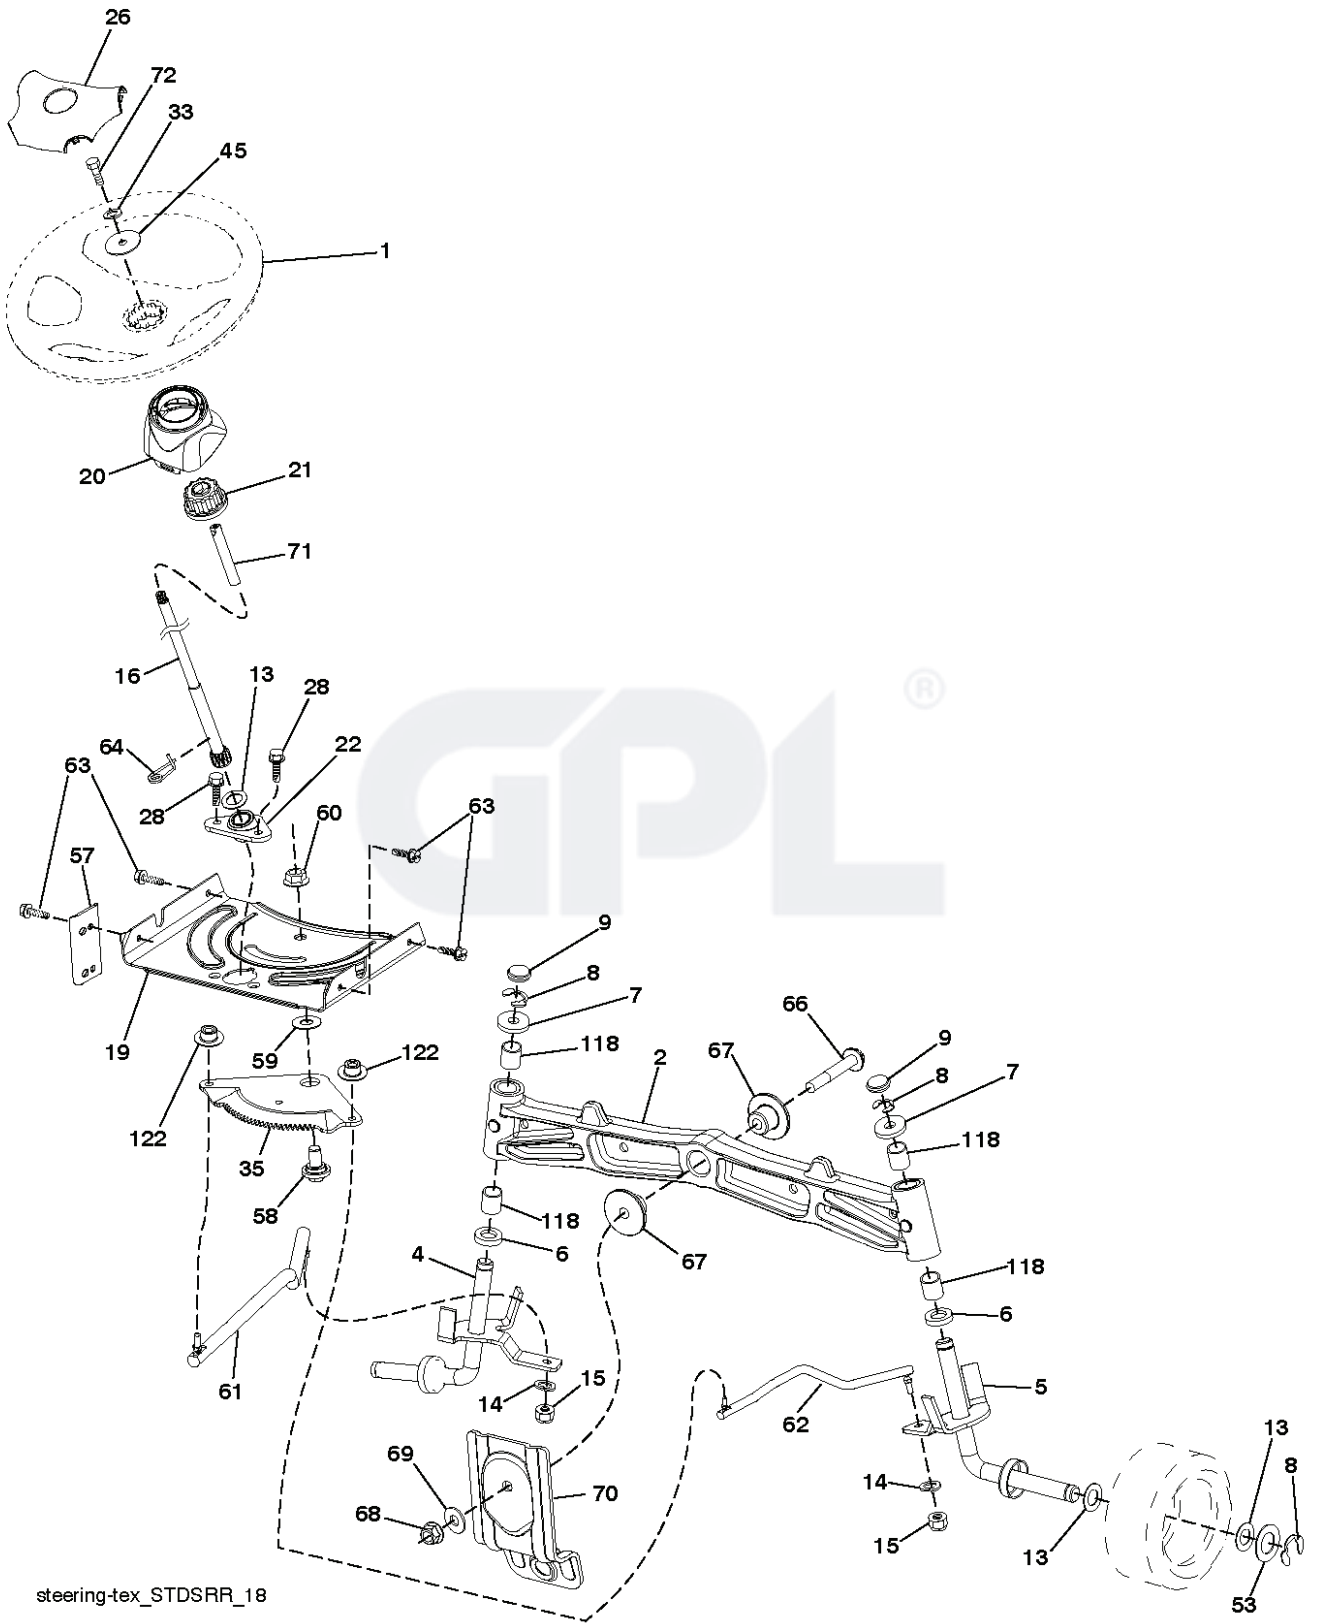

lift-tex_17_r4

REF.	PART NO.	DESCRIPTION	REMARK	QTY.	KIT
2	532436996	SHAFT		1	
3	532195231	LEVER		1	
7	580962301	GRIP		1	
10	532196314	SPRING		1	
87	532194209	SPRING		1	
88	532436995	SPRING		1	
89	819191912	WASHER		1	
90	532194208	PIN		1	
91	532195181	LINK		1	
97	817490608	SCREW		1	
98	532195270	LINK		1	
100	873930600	NUT		1	
101	532407003	LINK		1	

IGNITION SWITCH

POSITION	CIRCUIT "MAKE"
OFF	M+G+A1
RUN/OVERRIDE	B+A1
RUN	B+A1 L+A2
START	B+S+A1

CHASSIS HARNESS CONNECTOR (C1) (MATING SIDE)

DASH HARNESS CONNECTOR (C1) (MATING SIDE)

WIRING INSULATED CLIPS
 NOTE: IF WIRING INSULATED CLIPS WERE REMOVED FOR SERVICING OF UNIT, THEY SHOULD BE RE-INSTALLED TO PROPERLY SECURE YOUR WIRING.

seat-hex_6.5SL_1_r1

REF.	PART NO.	DESCRIPTION	REMARK	QTY.	KIT
1	581462001	SEAT		1	
2	532180166	BRACKET		1	
3	532140675	STRAP		1	
6	873800600	NUT		1	
7	532124181	SPRING		1	
8	532171877	BOLT		1	
10	532196977	PLATE		1	
21	532171852	BOLT		1	
37	873800500	LOCK NUT		1	
40	532197661	HANDLE		1	
41	532198200	SPRING		1	
43	874760612	BOLT		1	
44	819133812	WASHER		1	

REF.	PART NO.	DESCRIPTION	REMARK	QTY.	KIT
1	532059192	CAP VALVE		1	
2	532065139	NIPPLE		1	
3	532106222	TIRE	Front 15" x 6.0"-6"	1	
4	532059904	HOSE	(Service Item Only)	1	
5	532125121	RIM	Front 6"	1	
6	532124957	FITTING	(Front Wheel Only)	1	
7	532124959	BEARING	(Front Wheel Only)	1	
8	532125122	RIM	Rear 8"	1	
9	532420531	TIRE	Rear 18" x 9.5"-8"	1	
10	532124926	HOSE	(Service Item Only)	1	
11	532193268	HUB CAP		1	
--	532144334	SEALING FOAM		1	