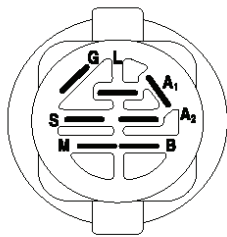

IGNITION SWITCH