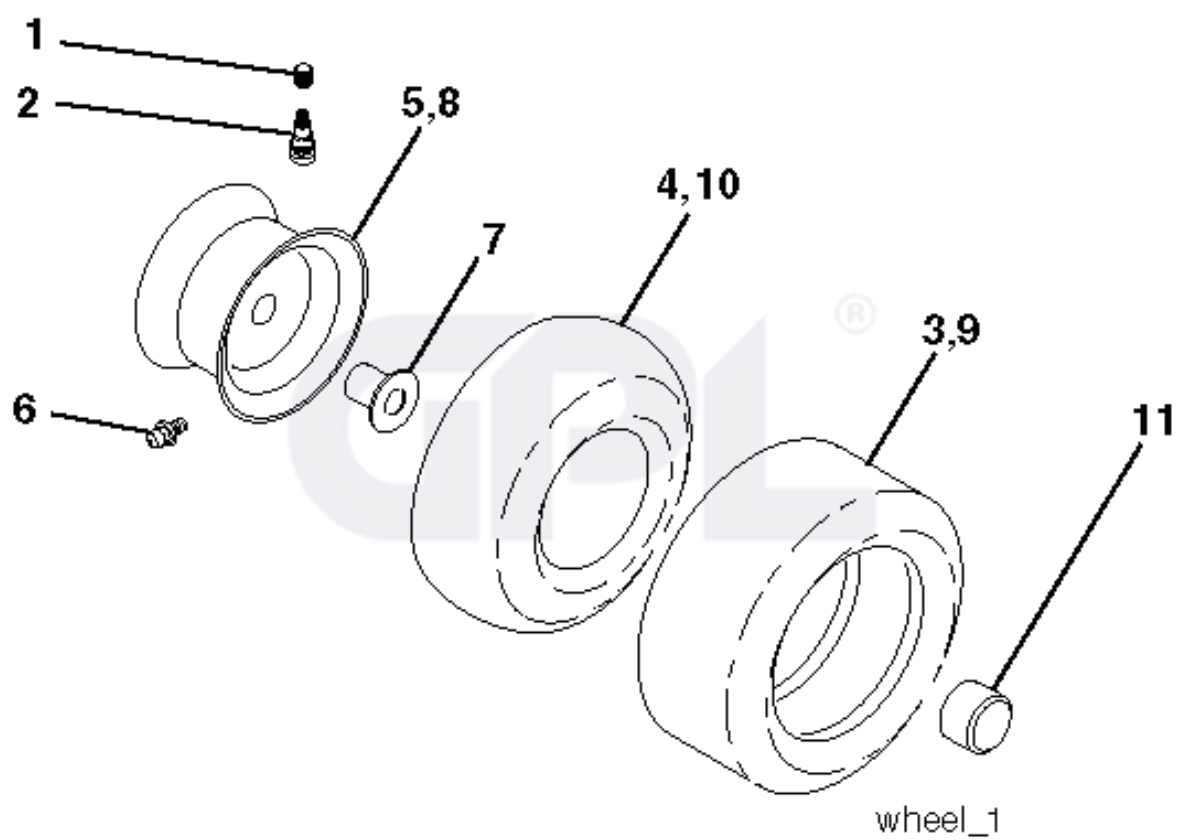

IGNITION SWITCH

POSITION	CIRCUIT "MAKE"
OFF	M+G+A1
RUN/OVERRIDE	B+A1
RUN	B+A1 L+A2
START	B+S+A1

CHASSIS HARNESS CONNECTOR (C1) (MATING SIDE)

DASH HARNESS CONNECTOR (C1) (MATING SIDE)

WIRING INSULATED CLIPS
 NOTE: IF WIRING INSULATED CLIPS WERE REMOVED FOR SERVICING OF UNIT, THEY SHOULD BE RE-INSTALLED TO PROPERLY SECURE YOUR WIRING.

seat-hex_6.5SL_1_r1

REF.	PART NO.	DESCRIPTION	REMARK	QTY.	KIT
1	581462001	SEAT		1	
2	532180166	BRACKET		1	
3	532140675	STRAP		1	
6	873800600	NUT		1	
7	532124181	SPRING		1	
8	532171877	BOLT		1	
10	532196977	PLATE		1	
21	532171852	BOLT		1	
37	873800500	LOCK NUT		1	
40	532197661	HANDLE		1	
41	532198200	SPRING		1	
43	874760612	BOLT		1	
44	819133812	WASHER		1	

REF.	PART NO.	DESCRIPTION	REMARK	QTY.	KIT
1	532059192	CAP VALVE		1	
2	532065139	NIPPLE		1	
3	532106222	TIRE	Front 15" x 6.0"-6"	1	
4	532059904	HOSE	(Service Item Only)	1	
5	532125121	RIM	Front 6"	1	
6	532124957	FITTING	(Front Wheel Only)	1	
7	532124959	BEARING	(Front Wheel Only)	1	
8	532125122	RIM	Rear 8"	1	
9	532420531	TIRE	Rear 18" x 9.5"-8"	1	
10	532124926	HOSE	(Service Item Only)	1	
11	532193268	HUB CAP		1	
--	532144334	SEALING FOAM		1	