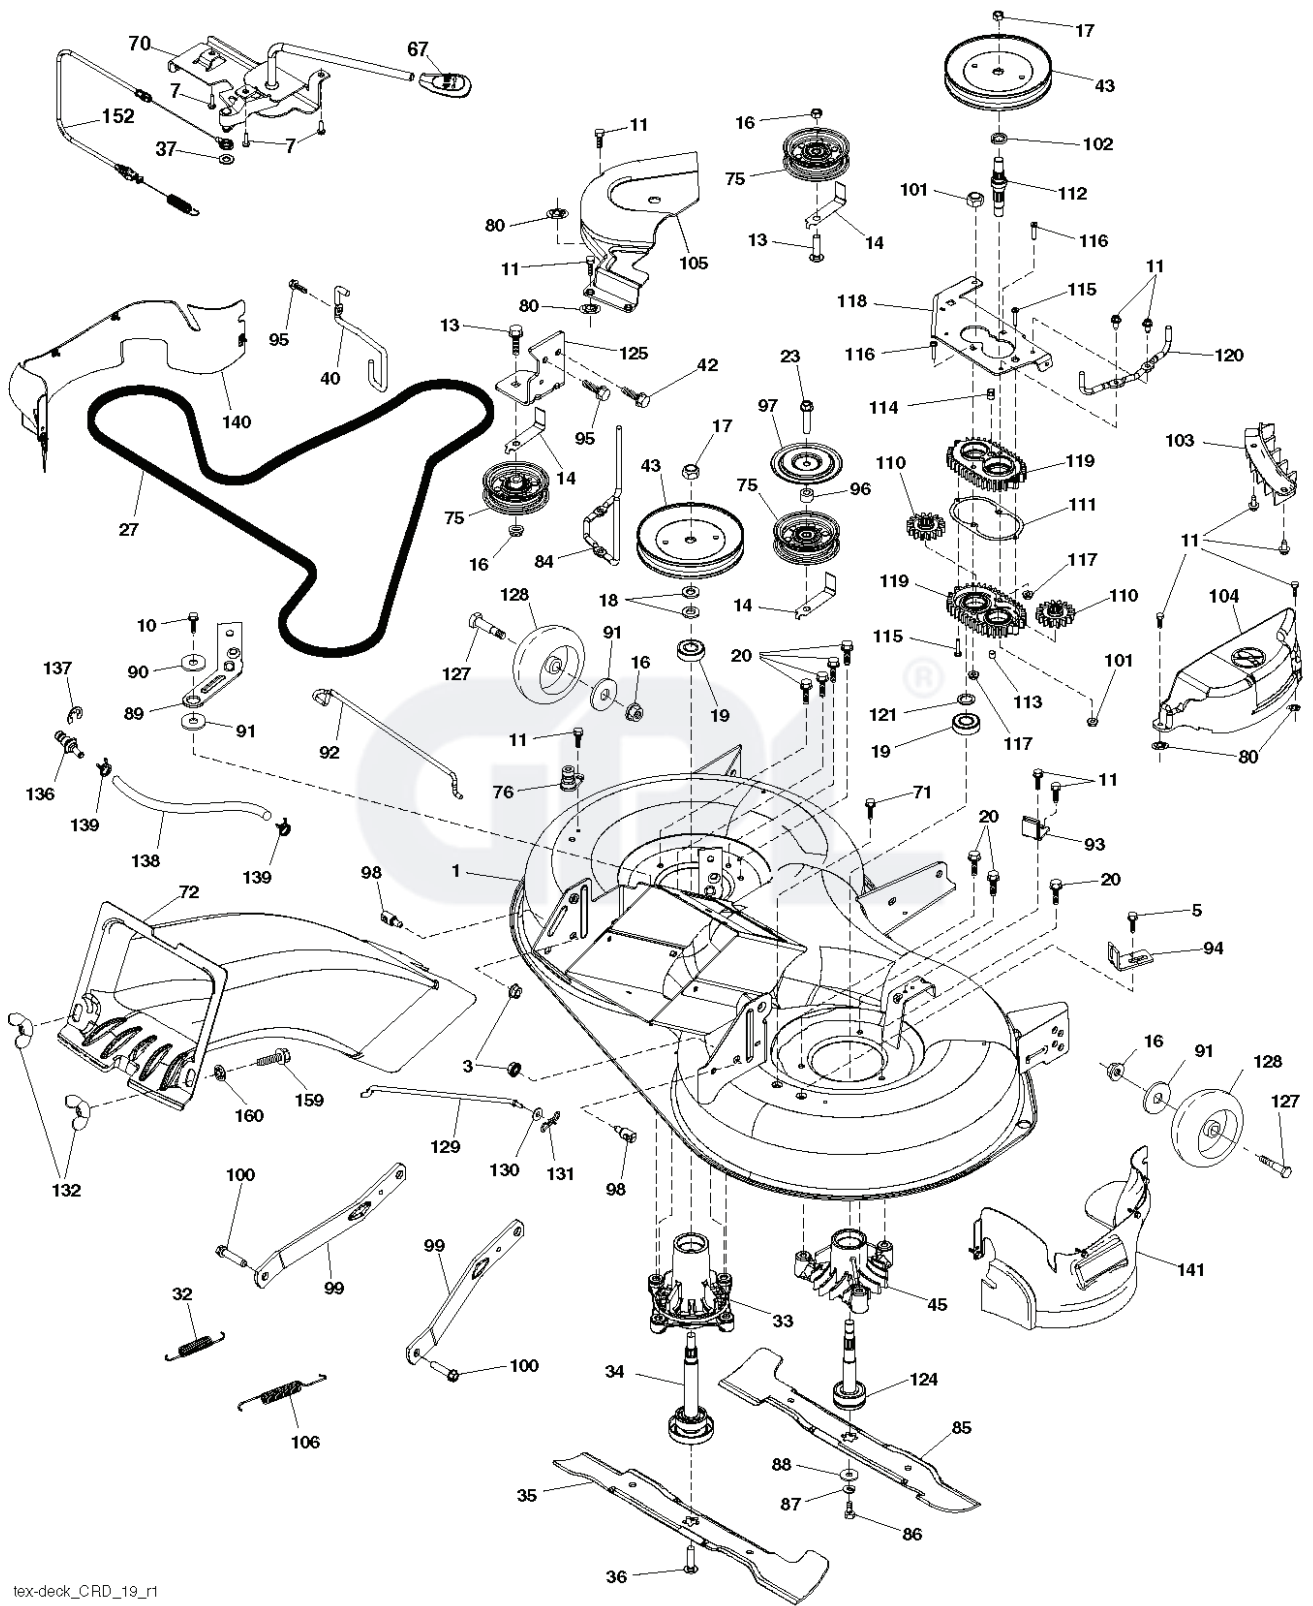

REF.	PART NO.	DESCRIPTION	REMARK	QTY.	KIT
1	532436970	DECK		1	
3	873900500	NUT		1	
5	817000510	BOLT		1	
7	532416358	SCREW		1	
10	817000616	SCREW		1	
11	532137729	SCREW		1	
13	872110612	BOLT		1	
14	532156085	BELT GUIDE		1	
16	873900600	NUT		1	
17	532400234	NUT		1	
18	532187690	WASHER		1	
19	532110485	BEARING		1	
20	532173984	SCREW		1	
23	817490628	SCREW		1	
27	532439726	BELT		1	
32	532401872	SPRING		1	
33	532187281	BEARING HOUSING		1	
34	532192872	SHAFT ASSY		1	
35	532427984	RIDE ON BLADE		1	
36	532193003	SCREW		1	
37	819131316	WASHER		1	
40	532197258	BELT GUIDE		1	
42	817000512	SCREW		1	
43	532197473	PULLEY		1	
45	532137152	BEARING HOUSING		1	
67	532403012	HANDLE		1	
70	532401246	CLUTCH		1	
71	817670608	SCREW		1	
72	532446810	CHUTE		1	
75	532131494	PULLEY		1	
76	532439640	PORT		1	
80	532423062	NUT		1	
84	532432520	KEEPER		1	
85	532427985	BLADE		1	
86	532181713	BOLT		1	
87	810030600	WASHER		1	
88	532140296	WASHER		1	
89	532438124	ARM		1	
90	532199092	SPACER		1	
91	819132012	WASHER		1	
92	532436993	ROD		1	
93	532438125	ARM		1	
94	532197250	BRACKET		1	
95	817000612	SCREW		1	
96	532400271	SPACER		1	
97	532182061	PROTECTOR		1	
98	532195161	STUD		1	
99	532195186	ARM		1	
100	532196539	BOLT		1	
101	873680900	NUT		1	
102	532402511	SPACER		1	
103	532436992	GUARD		1	
104	532441479	COVER		1	
105	532441478	COVER		1	
106	532193216	RESSORT RETOUR FREIN DE LAME		1	
110	532415356	GEAR		1	
111	532436979	GASKET		1	
112	532443852	SHAFT		1	
113	532438533	PLUG		1	
114	532438534	VALVE		1	
115	818031016	SCREW		1	
116	872110414	BOLT		1	
117	873900400	NUT		1	
118	532436989	ARM		1	
119	532438166	GEARCASE		1	
120	532436991	BRACKET		1	
121	532436985	WASHER		1	
124	532436986	SHAFT		1	
125	532440420	BRACKET		1	
127	532193406	BOLT		1	
128	532174873	WHEEL		1	
129	532404851	ROD		1	
130	819131312	WASHER		1	
131	532194208	PIN		1	
132	532178899	KNOB		1	
136	532439639	PLUG		1	
137	812000029	RETAINER RING		1	
138	532440743	HOSE		1