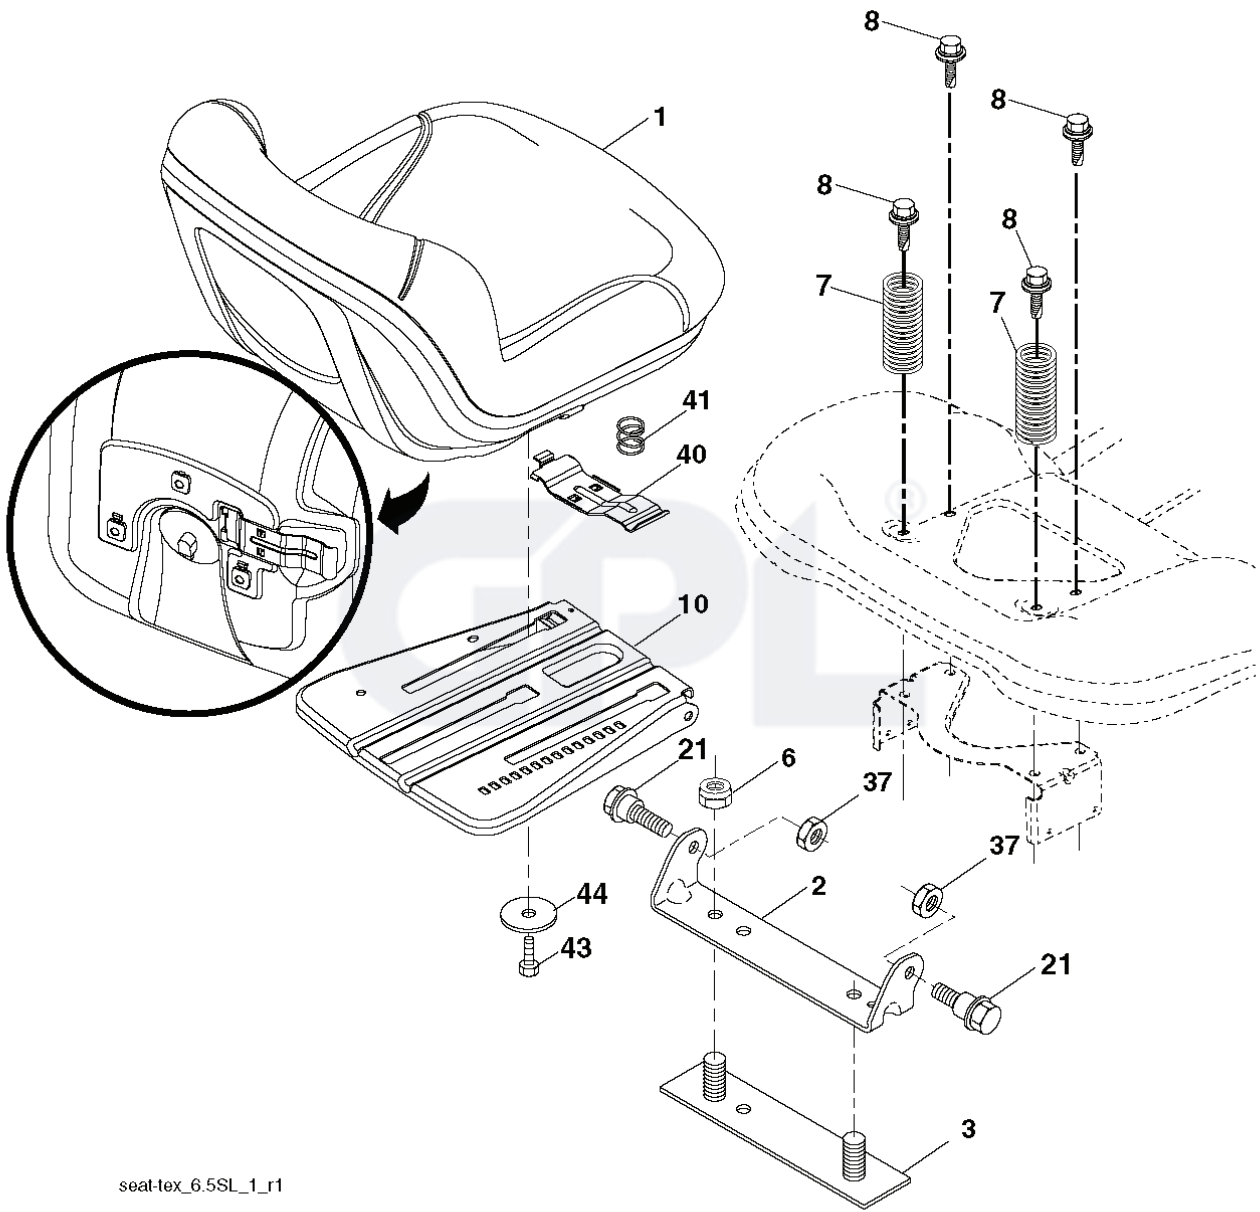

IGNITION SWITCH

POSITION	CIRCUIT "MAKE"
OFF	M+G+A1
RUN/OVERRIDE	B+A1
RUN	B+A1 L+A2
START	B+S+A1

CHASSIS HARNESS CONNECTOR (C1) (MATING SIDE)

DASH HARNESS CONNECTOR (C1) (MATING SIDE)

WIRING INSULATED CLIPS
 NOTE: IF WIRING INSULATED CLIPS WERE REMOVED FOR SERVICING OF UNIT, THEY SHOULD BE RE-INSTALLED TO PROPERLY SECURE YOUR WIRING.

seat-hex_6.5SL_1_r1

REF.	PART NO.	DESCRIPTION	REMARK	QTY.	KIT
1	581462001	SEAT		1	
2	532180166	BRACKET		1	
3	532140675	STRAP		1	
6	873800600	NUT		1	
7	532124181	SPRING		1	
8	532171877	BOLT		1	
10	532196977	PLATE		1	
21	532171852	BOLT		1	
37	873800500	LOCK NUT		1	
40	532197661	HANDLE		1	
41	532198200	SPRING		1	
43	874760612	BOLT		1	
44	819133812	WASHER		1	