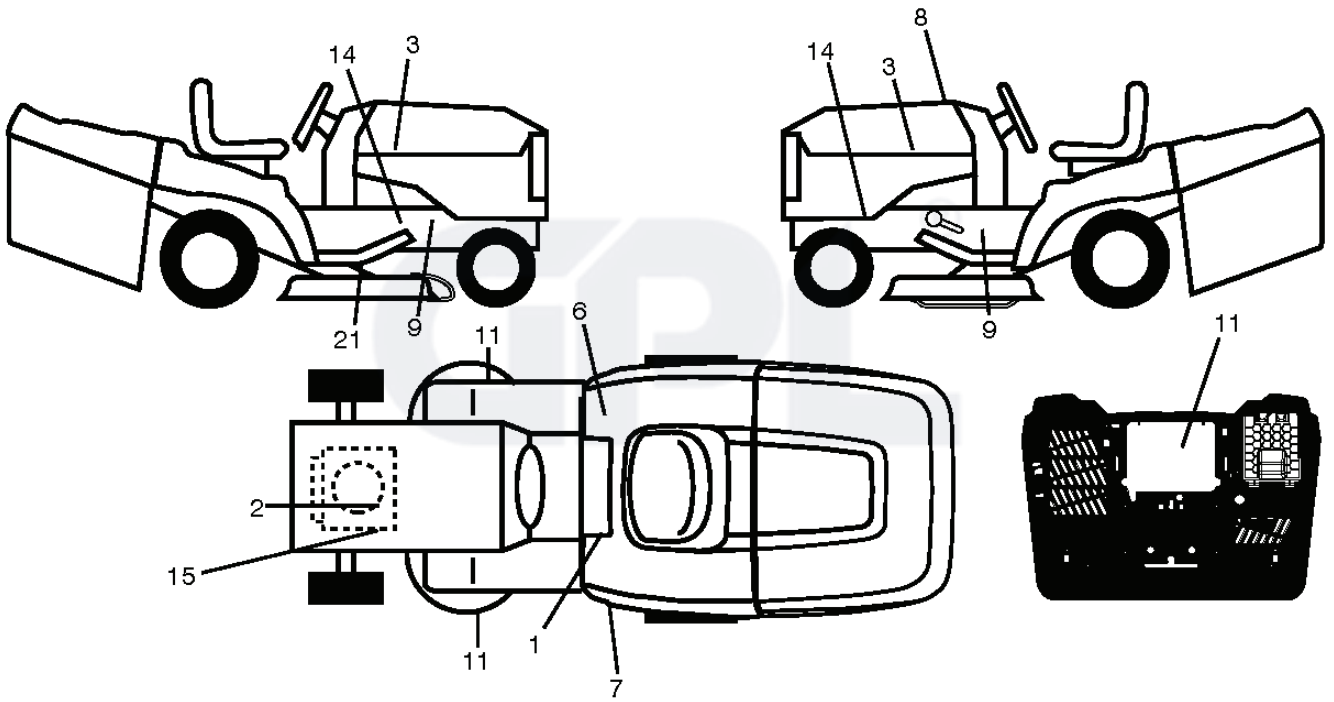

REF.	PART NO.	DESCRIPTION	REMARK	QTY.	KIT
1	581578301	DECAL		1	
2	581579701	DECAL		1	
3	581091201	DECAL		1	
6	581724101	DECAL		1	
7	581950201	DECAL		1	
8	584233801	DECAL		1	
9	581579801	DECAL		1	
11	581579101	DECAL		1	
14	581579601	DECAL		1	
15	532437410	DECAL		1	
21	532441189	DECAL		1	
--	532442744	DECAL		1	
--	581724801	DECAL		1	
--	532425986	PAD		1	
--	532425976	PAD		1	
--	532180435	DECAL		1	
	PART NO.		REMARK		KIT