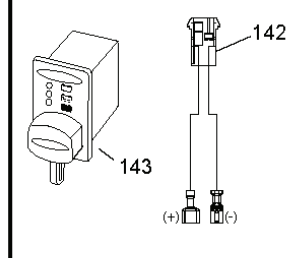

M125-97TC, 96051006101, 2013-01

SPARE PARTS LIST

Bagger_TEX CRD_19_r1

REF.	PART NO.	DESCRIPTION	REMARK	QTY.	KIT
1	532428610	TUBE		1	
4	532439612	TUBE		1	
5	532417632	FRAME		1	
6	532126875	RIVET		1	
7	873900400	NUT		1	
8	532425954	COVER		1	
9	532417629	INSERT		1	
10	532436770	FRAME		1	
11	532436771	BRACE		1	
12	532421793	NUT SQUARE		1	
13	532421780	SCREW		1	
14	532421800	BOLT		1	
19	532194208	PIN		1	
20	585368801	BOLT		1	
21	581337001	BAG		1	
23	872040410	BOLT		1	
25	532421614	SPRING		1	
26	817490412	SCREW		1	
27	532421262	GROMMET		1	
28	532165787	HANDLE		1	

TC03S

With Service Minder Option

With Charge Indicator Option

REF.	PART NO.	DESCRIPTION	REMARK	QTY.	KIT
1	532437157	BATTERY		1	
2	532440923	SCREW		1	
16	532176138	MICRO SWITCH		1	
21	532400252	HARNESS		1	
22	532004152	BULB		1	
25	581489801	CABLE		1	
26	532175158	FUSE		1	
27	873510400	NUT		1	
28	581489802	CABLE		1	
29	532401545	SWITCH		1	
30	532193350	IGNITION MODULE		1	
33	532411935	KEY		1	
34	532110712	SWITCH		1	
40	532421002	HARNESS		1	
43	532192507	SOLENOID		1	
55	817060512	SCREW		1	
71	532440820	HARNESS		1	
79	532175242	HOLDER		1	
83	532436774	NUT		1	
87	532421060	SWITCH		1	
99	817720408	SCREW		1	
102	532441262	HARNESS ASSY		1	
105	532407568	SWITCH		1	
107	532180379	SWITCH FBI		1	
108	532421062	SWITCH		1	

REF.	PART NO.	DESCRIPTION	REMARK	QTY.	KIT
139	532440742	CLAMP		1	
140	532448632	GUARD		1	
141	532448529	GUARD		1	
152	532440488	CABLE		1	
159	872140614	BOLT		1	
160	532168937	WASHER		1	
--	532192870	SPINDLE	MANDREL ASSEMBLY (Includes assembly (key# 33), shaft assembly (key# 34) and bearing (key# 19) only - pulley/nut/washer and blade bolt/washers not included.	1	
--	532448641	CUTTING DECK		1	