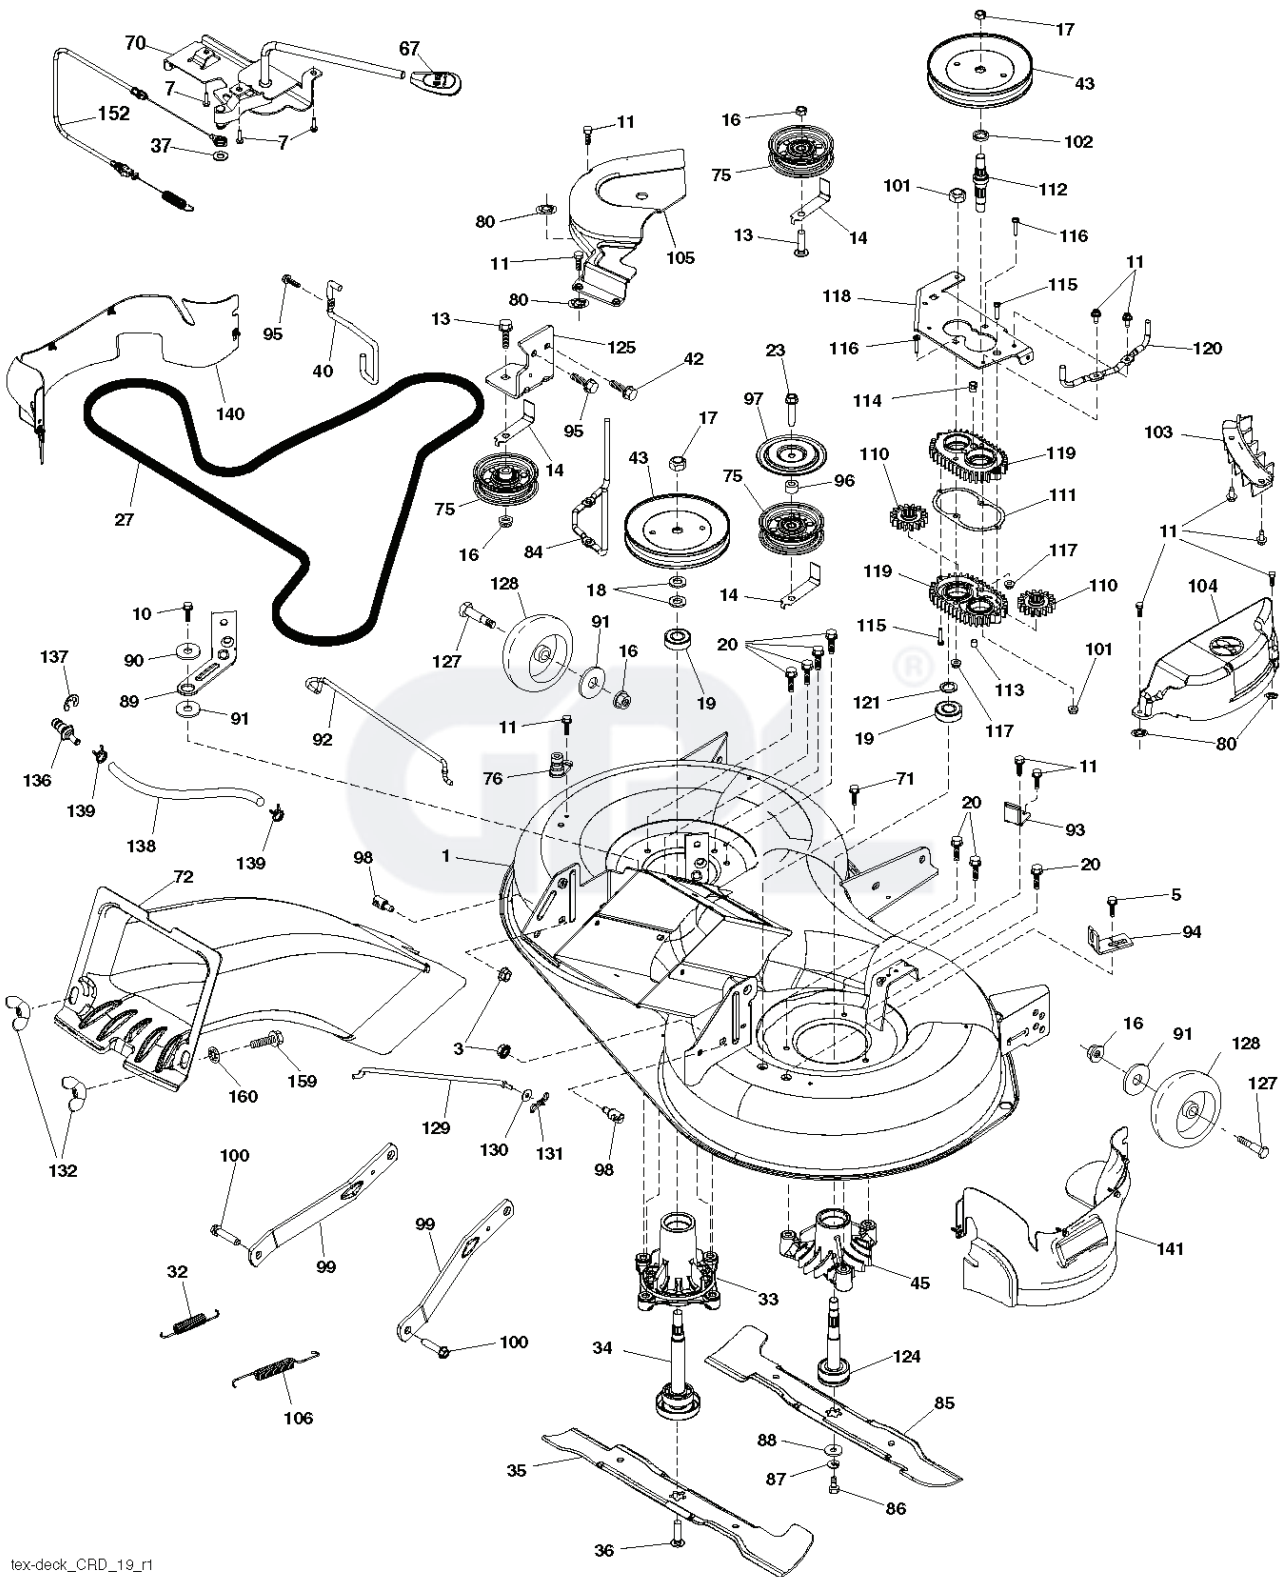

TC03S

With Service Minder Option

With Charge Indicator Option

REF.	PART NO.	DESCRIPTION	REMARK	QTY.	KIT
1	532437157	BATTERY		1	
2	532440923	SCREW		1	
16	532176138	MICRO SWITCH		1	
21	532400252	HARNESS		1	
22	532004152	BULB		1	
25	581489801	CABLE		1	
26	532175158	FUSE		1	
27	873510400	NUT		1	
28	581489802	CABLE		1	
29	532401545	SWITCH		1	
30	532193350	IGNITION MODULE		1	
33	532411935	KEY		1	
34	532110712	SWITCH		1	
40	532421002	HARNESS		1	
43	532192507	SOLENOID		1	
55	817060512	SCREW		1	
71	581023301	HARNESS		1	
79	532175242	HOLDER		1	
83	532436774	NUT		1	
87	532421060	SWITCH		1	
99	817720408	SCREW		1	
102	581023501	HARNESS		1	
105	532407568	SWITCH		1	
107	532180379	SWITCH FBI		1	
108	532421062	SWITCH		1	