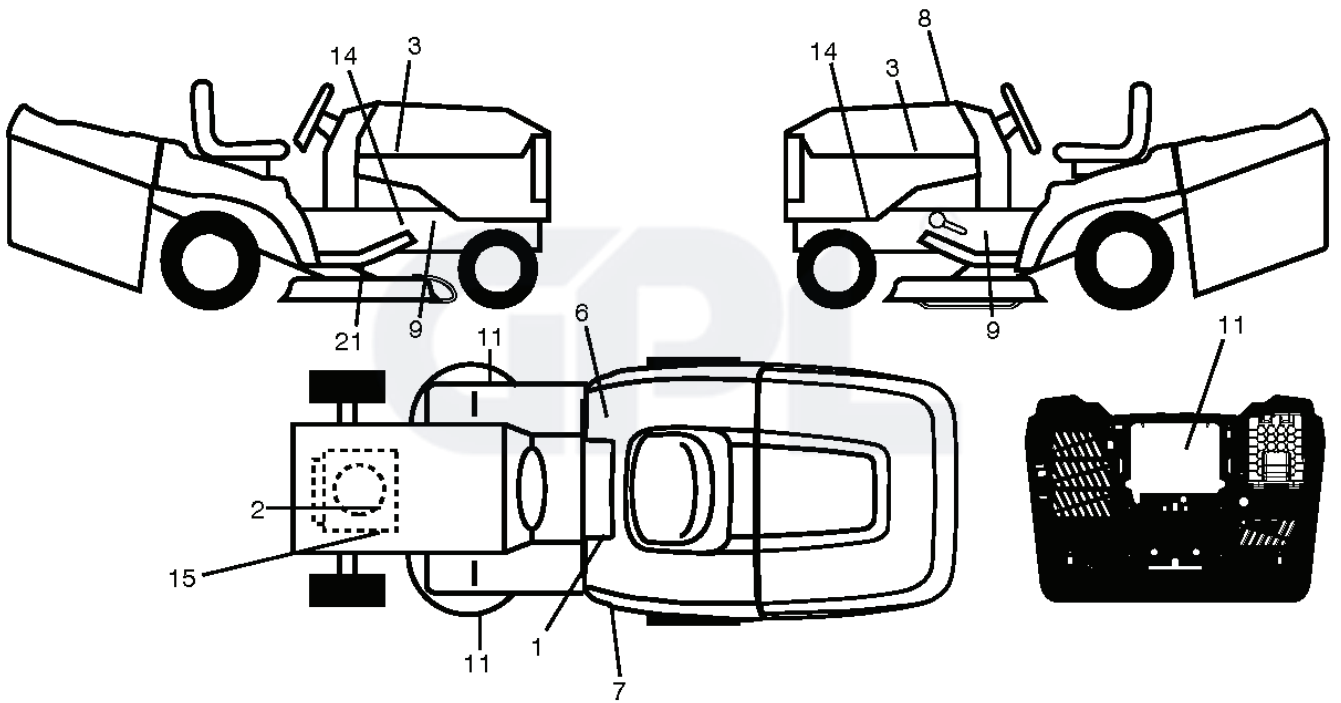

REF.	PART NO.	DESCRIPTION	REMARK	QTY.	KIT
1	581578301	DECAL		1	
2	581579701	DECAL		1	
3	581091201	DECAL		1	
6	581724101	DECAL		1	
7	581759001	DECAL		1	
8	581758901	DECAL		1	
9	581579801	DECAL		1	
11	581579101	DECAL		1	
14	581579601	DECAL		1	
15	532437410	DECAL		1	
21	532441189	DECAL		1	
--	532442744	DECAL		1	
--	532180435	DECAL		1	
--	532425986	PAD		1	
--	532425976	PAD		1	
--	583901901	DECAL		1