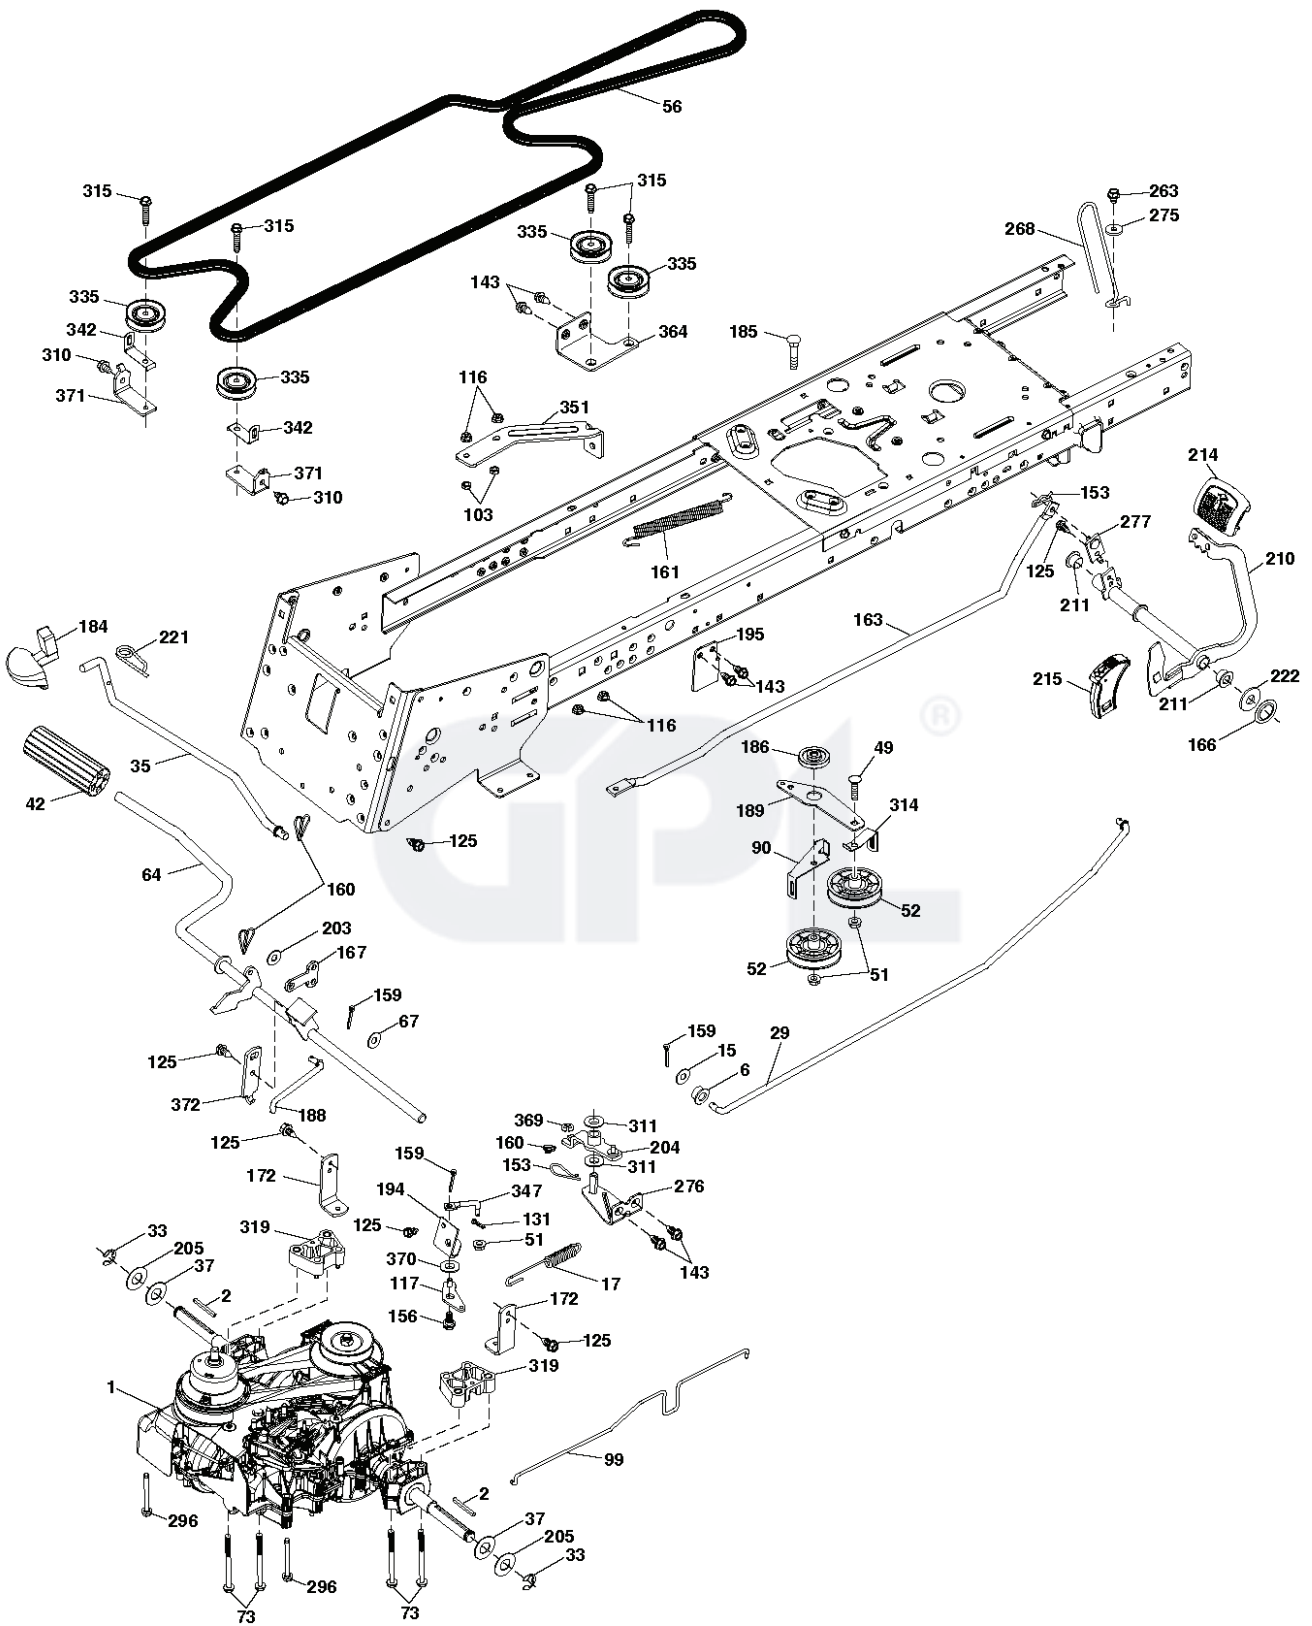

REF.	PART NO.	DESCRIPTION	REMARK	QTY.	KIT
139	532440742	CLAMP		1	
140	532448632	GUARD		1	
141	532448529	GUARD		1	
152	532440488	CABLE		1	
159	872140614	BOLT		1	
160	532168937	WASHER		1	
--	532192870	SPINDLE	MANDREL ASSEMBLY (Includes assembly (key# 33), shaft assembly (key# 34) and bearing (key# 19) only - pulley/nut/washer and blade bolt/washers not included.	1	
--	532448641	CUTTING DECK		1	

REF.	PART NO.	DESCRIPTION	REMARK	QTY.	KIT
1	532059192	CAP VALVE		1	
2	532065139	NIPPLE		1	
3	532106222	TIRE	Front 15" x 6.0"-6"	1	
4	532059904	HOSE	(Service Item Only)	1	
5	532125121	RIM	Front 6"	1	
6	532124957	FITTING	(Front Wheel Only)	1	
7	532124959	BEARING	(Front Wheel Only)	1	
8	532125122	RIM	Rear 8"	1	
9	532420531	TIRE	Rear 18" x 9.5"-8"	1	
10	532124926	HOSE	(Service Item Only)	1	
11	532193268	HUB CAP		1	
--	532144334	SEALING FOAM		1	

Bagger\_TEX CRD\_25

---

REF.	PART NO.	DESCRIPTION	REMARK	QTY.	KIT
1	532428610	TUBE		1	
4	532439612	TUBE		1	
5	532417632	FRAME		1	
6	532126875	RIVET		1	
7	873900400	NUT		1	
8	532425954	COVER		1	
9	532417629	INSERT		1	
10	532436770	FRAME		1	
11	532436771	BRACE		1	
12	532421793	NUT SQUARE		1	
13	532421780	SCREW		1	
19	532194208	PIN		1	
20	585368801	BOLT		1	
21	581337001	BAG		1	
23	872040410	BOLT		1	
25	532421614	SPRING		1	
26	817490412	SCREW		1	
27	532421262	GROMMET		1	
28	532165787	HANDLE		1	