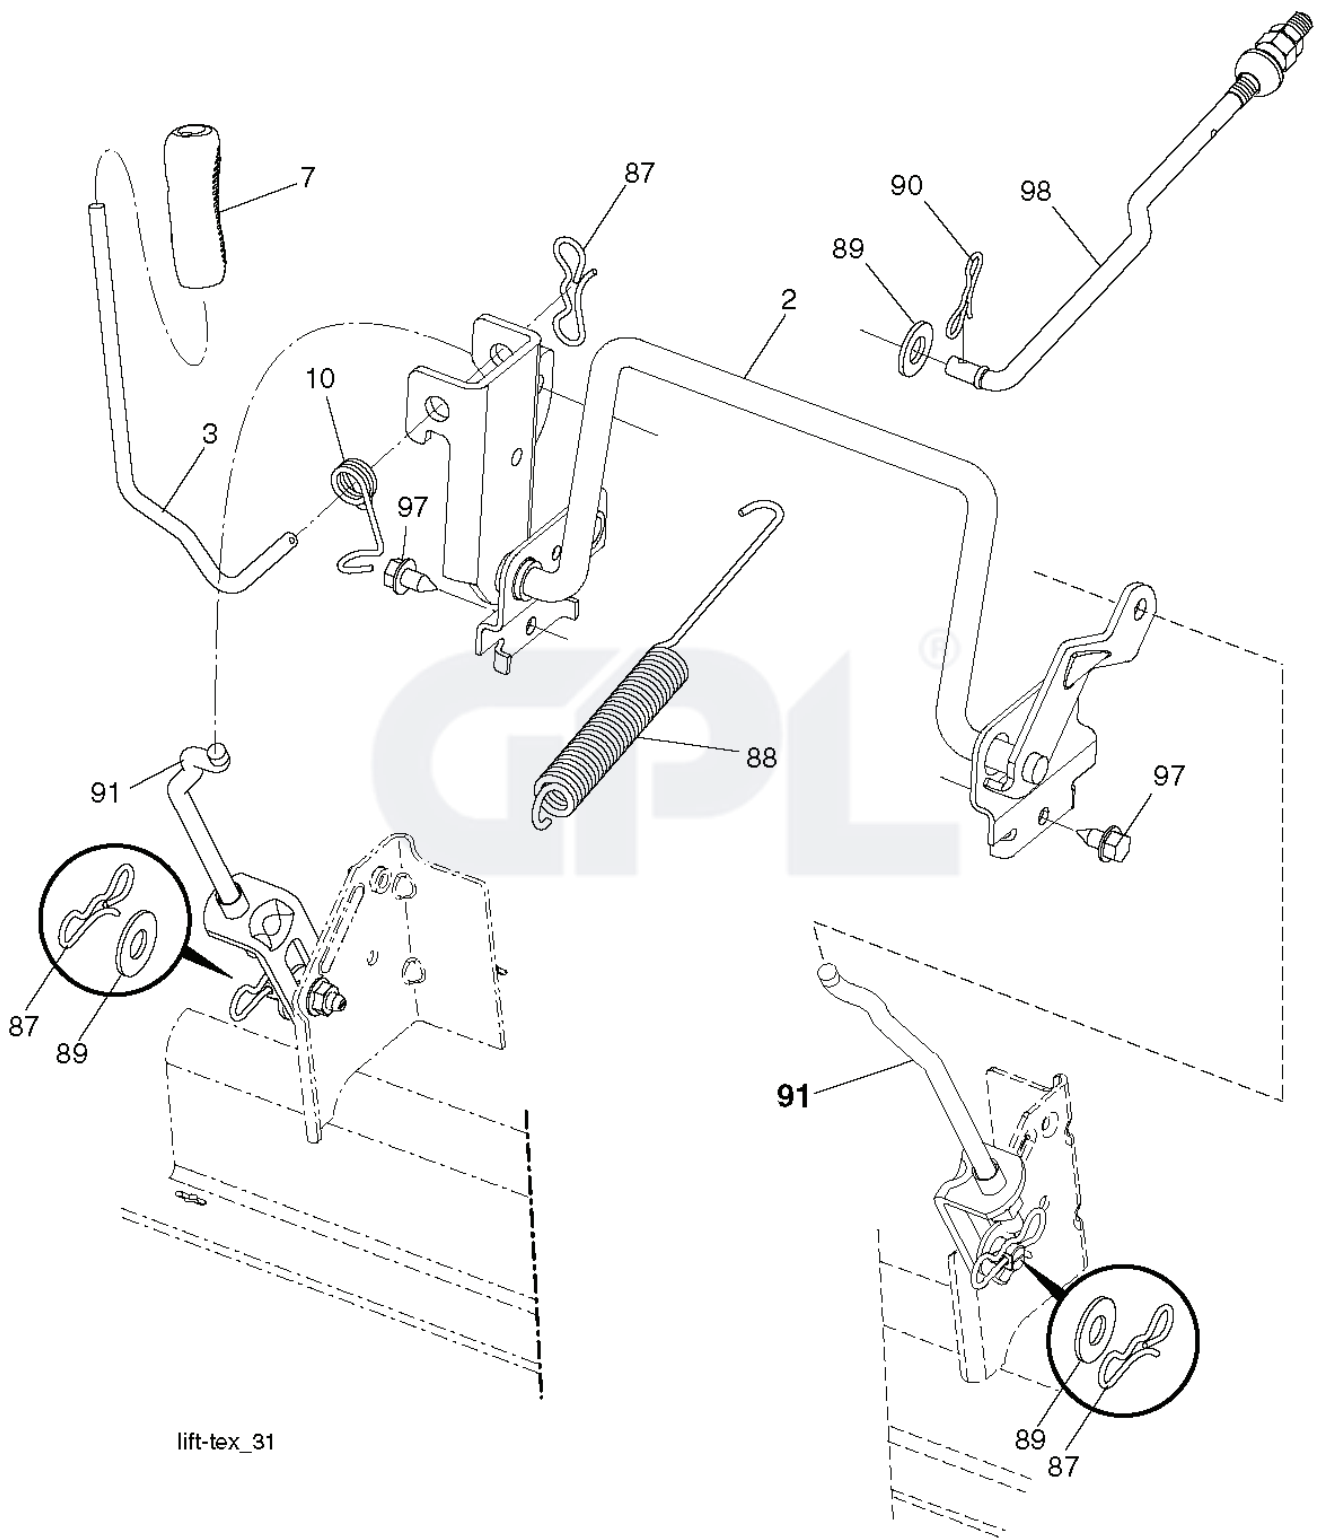

M125-97TC, 96051006100, 2012-11

---

**SPARE PARTS LIST**

lift-tex\_31

---

REF.	PART NO.	DESCRIPTION	REMARK	QTY.	KIT
2	532436996	SHAFT		1	
3	532195231	LEVER		1	
7	580962301	GRIP		1	
10	532196314	SPRING		1	
87	532194209	SPRING		1	
88	532436995	SPRING		1	
89	819191912	WASHER		1	
90	532194208	PIN		1	
91	532195181	LINK		1	
97	817490608	SCREW		1	
98	TBD	TBD	(532 42 05-25)	1	

NON-REMOVABLE CONNECTIONS

REMOVABLE CONNECTIONS

seat-hex\_6.5SL\_1\_r1

---

REF.	PART NO.	DESCRIPTION	REMARK	QTY.	KIT
1	581462101	SEAT		1	
2	532180166	BRACKET		1	
3	532140675	STRAP		1	
6	873800600	NUT		1	
7	532124181	SPRING		1	
8	532171877	BOLT		1	
10	532196977	PLATE		1	
21	532171852	BOLT		1	
37	873800500	LOCK NUT		1	
40	532197661	HANDLE		1	
41	532198200	SPRING		1	
43	874760612	BOLT		1	
44	819133812	WASHER		1	

REF.	PART NO.	DESCRIPTION	REMARK	QTY.	KIT
1	532442804	STEERING WHEEL		1	
2	532413591	LINK ARM		1	
4	532403087	SPINDLE		1	
5	532403088	SPINDLE		1	
6	532124931	WASHER		1	
7	532121748	WASHER		1	
8	812000029	RETAINER RING		1	
9	532121232	HUB CAP		1	
13	532121749	WASHER		1	
14	810040600	WASHER		1	
15	873540600	NUT		1	
16	532429373	SHAFT		1	
19	532194729	PLATE		1	
20	532409763	STEERING COLUMN		1	
21	532186737	ADAPTER		1	
22	532420537	SUPPORT		1	
26	532447759	CAP		1	
28	817000612	SCREW		1	
33	810040500	WASHER		1	
35	532194732	PLATE		1	
45	819113812	WASHER		1	
53	532188967	WASHER		1	
57	532407465	BRACKET		1	
58	532194747	BOLT		1	
59	532194748	WASHER		1	
60	873971000	NUT		1	
61	532194740	LINK		1	
62	532194741	LINK		1	
63	817000512	SCREW		1	
64	532199849	SPRING RETAINER		1	
66	871020748	BOLT		1	
67	532194737	BUSHING		1	
68	873900700	NUT		1	
69	532199162	WASHER		1	
70	532196197	BRACKET		1	
71	532190752	SHAFT		1	
72	532428982	BOLT		1	
118	532406013	BEARING		1	
122	532444962	CAP		1	