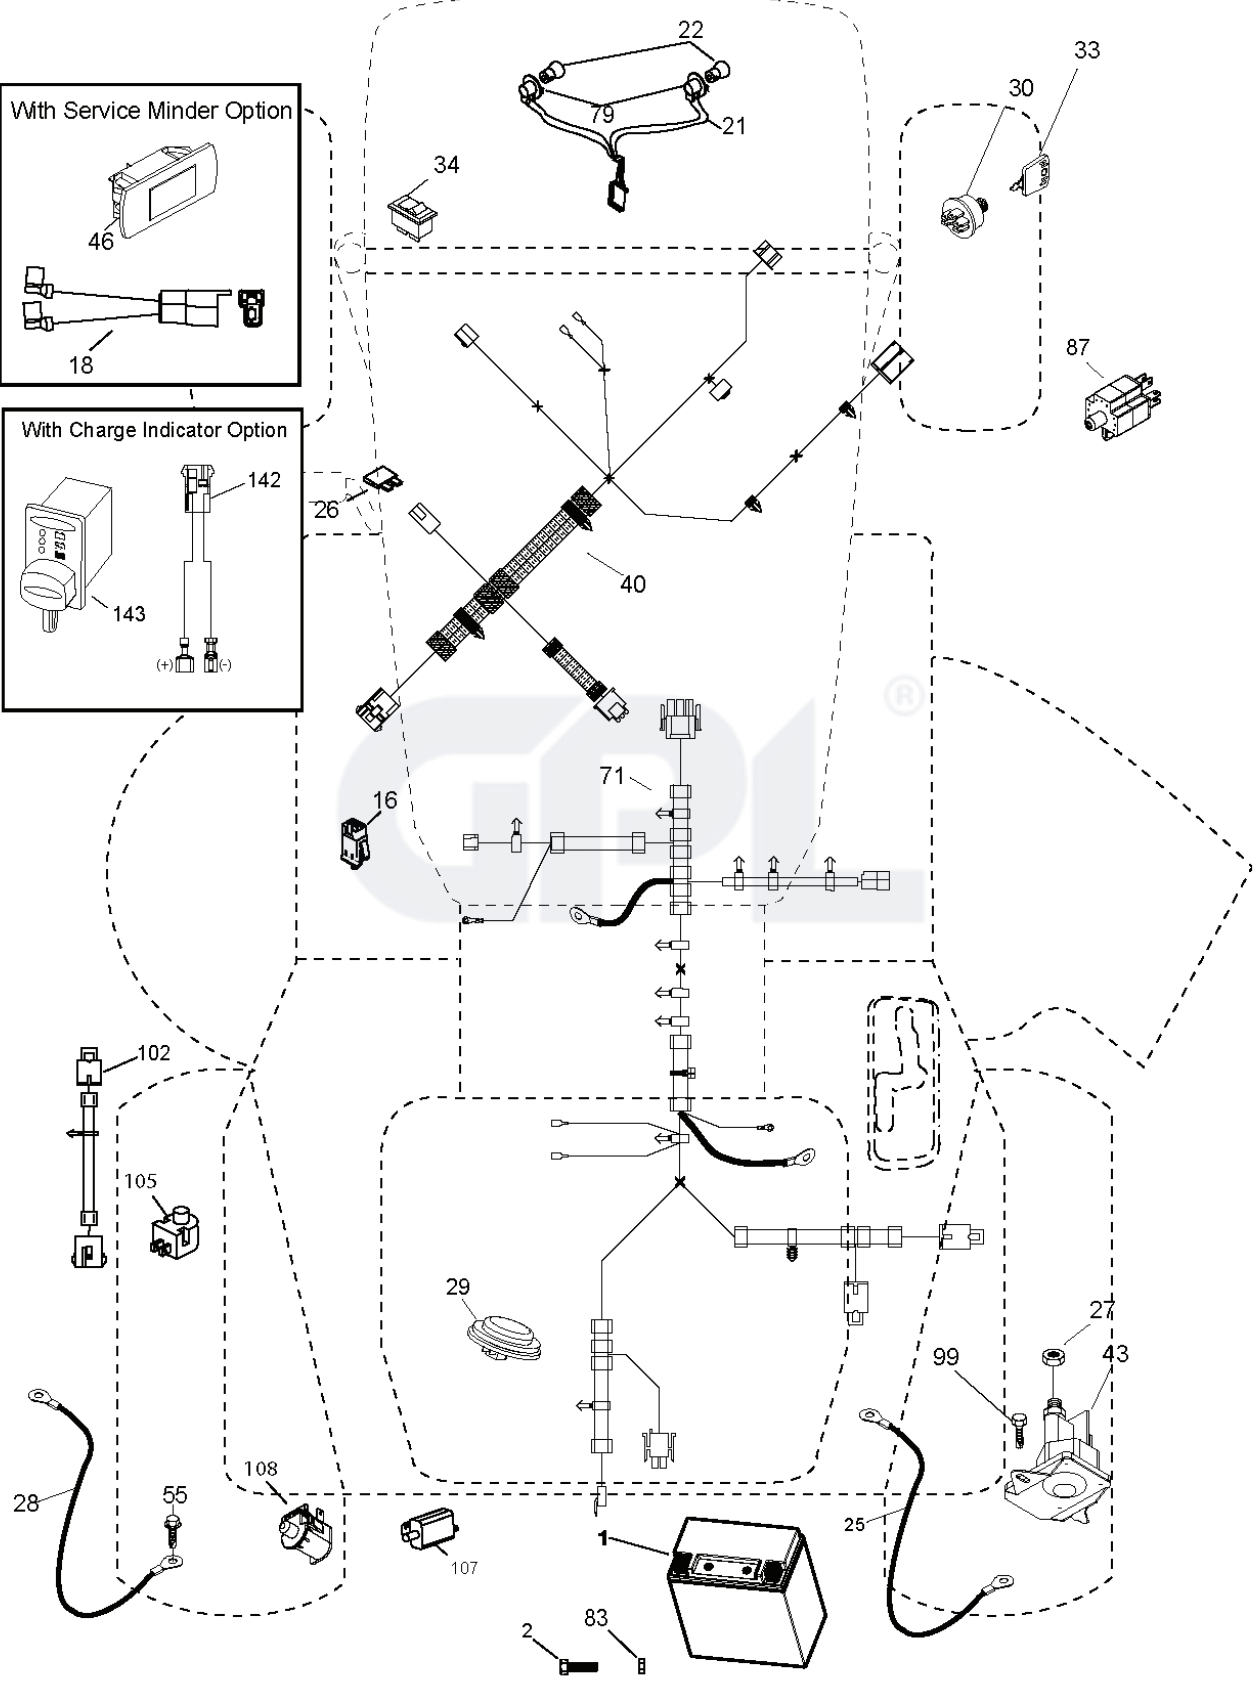

TC03S

With Service Minder Option

With Charge Indicator Option

REF.	PART NO.	DESCRIPTION	REMARK	QTY.	KIT
1	532437157	BATTERY		1	
2	532440923	SCREW		1	
16	532176138	MICRO SWITCH		1	
21	532400252	HARNESS		1	
22	532004152	BULB		1	
25	581489801	CABLE		1	
26	532175158	FUSE		1	
27	873510400	NUT		1	
28	581489802	CABLE		1	
29	532401545	SWITCH		1	
30	532193350	IGNITION MODULE		1	
33	532411935	KEY		1	
34	532110712	SWITCH		1	
40	532421002	HARNESS		1	
43	532192507	SOLENOID		1	
55	817060512	SCREW		1	
71	581023301	HARNESS		1	
79	532175242	HOLDER		1	
83	532436774	NUT		1	
87	532421060	SWITCH		1	
99	817720408	SCREW		1	
102	581023501	HARNESS		1	
105	532407568	SWITCH		1	
107	532180379	SWITCH FBI		1	
108	532421062	SWITCH		1	