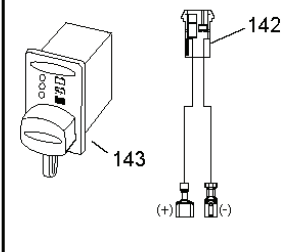

TC03S

With Service Minder Option

With Charge Indicator Option

REF.	PART NO.	DESCRIPTION	REMARK	QTY.	KIT
1	532437157	BATTERY		1	
2	532440923	SCREW		1	
16	532176138	MICRO SWITCH		1	
21	532400252	HARNESS		1	
22	532004152	BULB		1	
25	581489801	CABLE		1	
26	532175158	FUSE		1	
27	873510400	NUT		1	
28	581489802	CABLE		1	
29	532401545	SWITCH		1	
30	532193350	IGNITION MODULE		1	
33	532411935	KEY		1	
34	532110712	SWITCH		1	
40	532421002	HARNESS		1	
43	532192507	SOLENOID		1	
55	817060512	SCREW		1	
71	581023301	HARNESS		1	
79	532175242	HOLDER		1	
83	532436774	NUT		1	
87	532421060	SWITCH		1	
99	817720408	SCREW		1	
102	581023501	HARNESS		1	
105	532407568	SWITCH		1	
107	532180379	SWITCH FBI		1	
108	532421062	SWITCH		1	