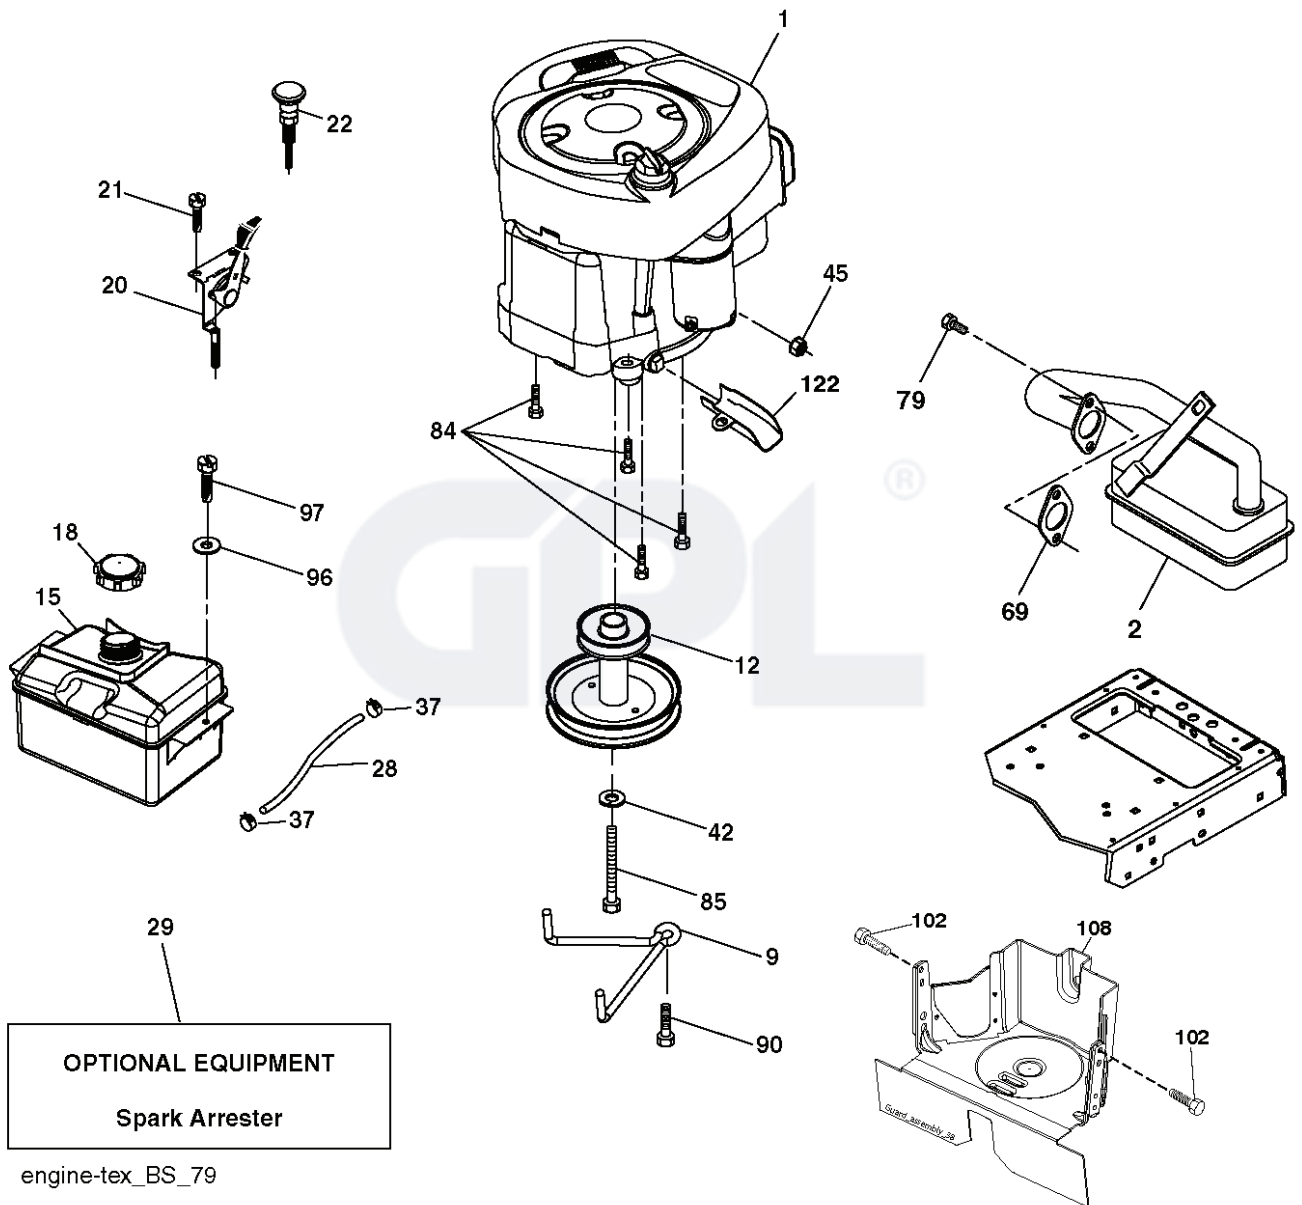

REF.	PART NO.	DESCRIPTION	REMARK	QTY.	KIT
1	000000000	W/O DESCRIPTION	ENGINE B&S MODEL 219807-3402-B1 (438614)	1	
2	532179758	MUFFLER		1	
9	581478201	KEEPER		1	
12	532405471	PULLEY		1	
15	581289901	TANK		1	
18	532430220	FUEL CAP		1	
20	532183897	CONTROL		1	
21	532416358	SCREW		1	
22	532194981	CONTROL		1	
28	532137040	HOSE		1	
29	532137180	SPARK ARRESTER KIT		1	
37	532123487	HOSE CLAMP		1	
42	810040700	WASHER		1	
45	873510400	NUT		1	
69	532165291	GASKET		1	
79	532192334	SCREW		1	
84	817060620	SCREW		1	
85	532173937	BOLT		1	
90	817000616	SCREW		1	
96	819091416	WASHER		1	
97	817670412	SCREW		1	
102	817060516	SCREW		1	
108	532423041	COVER		1	
122	532421922	EXTENSION PIPE		1	
	PART NO.		REMARK		KIT