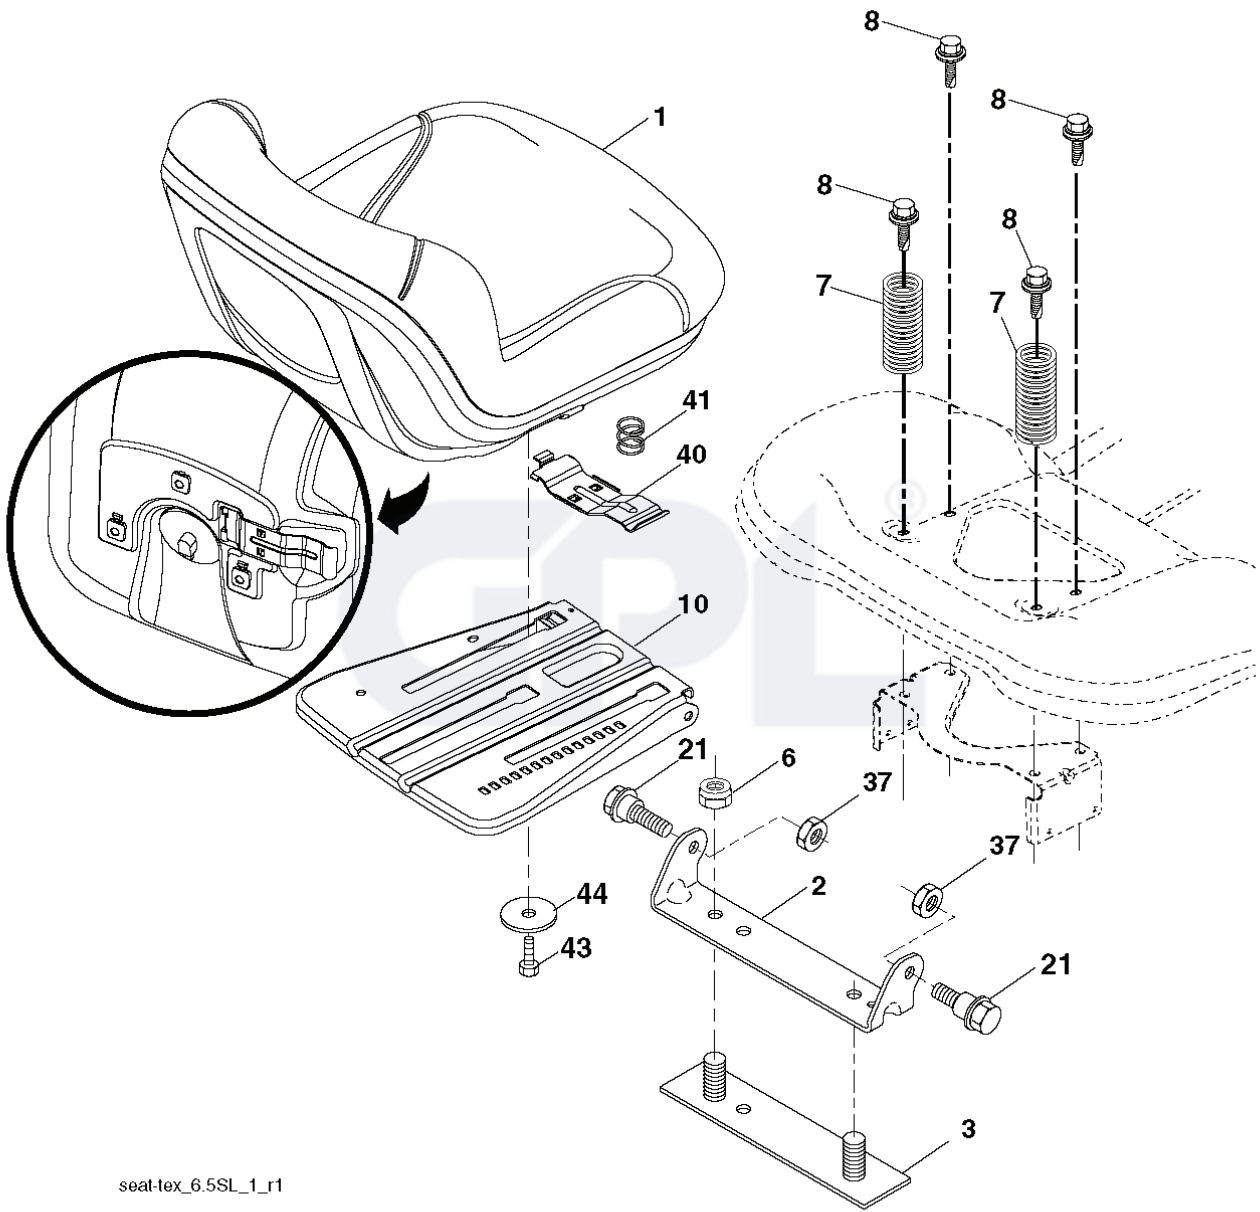

**IGNITION SWITCH**

POSITION	CIRCUIT	"MAKE"
OFF	M+G+A1	
RUN/OVERRIDE	B+A1	
RUN	B+A1	L+A2
START	B+S+A1	

CHASSIS HARNESS CONNECTOR (C1) (MATING SIDE)

DASH HARNESS CONNECTOR (C1) (MATING SIDE)

**WIRING INSULATED CLIPS**  
 NOTE: IF WIRING INSULATED CLIPS WERE REMOVED FOR SERVICING OF UNIT, THEY SHOULD BE RE-INSTALLED TO PROPERLY SECURE YOUR WIRING.

NON-REMOVABLE CONNECTIONS

REMOVABLE CONNECTIONS

seat-hex\_6.5SL\_1\_r1

---

REF.	PART NO.	DESCRIPTION	REMARK	QTY.	KIT
1	581462101	SEAT		1	
2	532180166	BRACKET		1	
3	532140675	STRAP		1	
6	873800600	NUT		1	
7	532124181	SPRING		1	
8	532171877	BOLT		1	
10	532196977	PLATE		1	
21	532171852	BOLT		1	
37	873800500	LOCK NUT		1	
40	532197661	HANDLE		1	
41	532198200	SPRING		1	
43	874760612	BOLT		1	
44	819133812	WASHER		1	