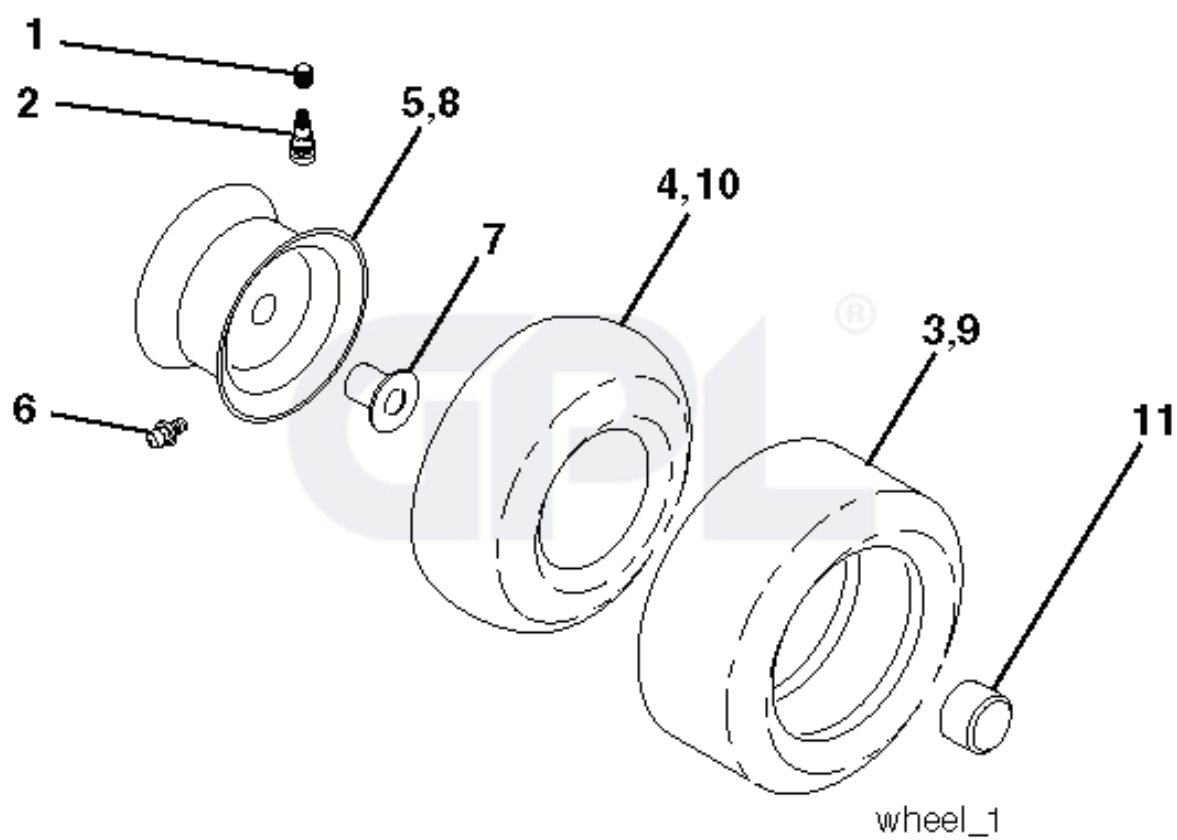

REF.	PART NO.	DESCRIPTION	REMARK	QTY.	KIT
1	532059192	CAP VALVE		1	
2	532065139	NIPPLE		1	
3	532106222	TIRE	Front 15" x 6.0"-6"	1	
4	532059904	HOSE	(Service Item Only)	1	
5	532125121	RIM	Front 6"	1	
6	532124957	FITTING	(Front Wheel Only)	1	
7	532124959	BEARING	(Front Wheel Only)	1	
8	532125122	RIM	Rear 8"	1	
9	532420531	TIRE	Rear 18" x 9.5"-8"	1	
10	532124926	HOSE	(Service Item Only)	1	
11	532193268	HUB CAP		1	
--	532144334	SEALING FOAM		1