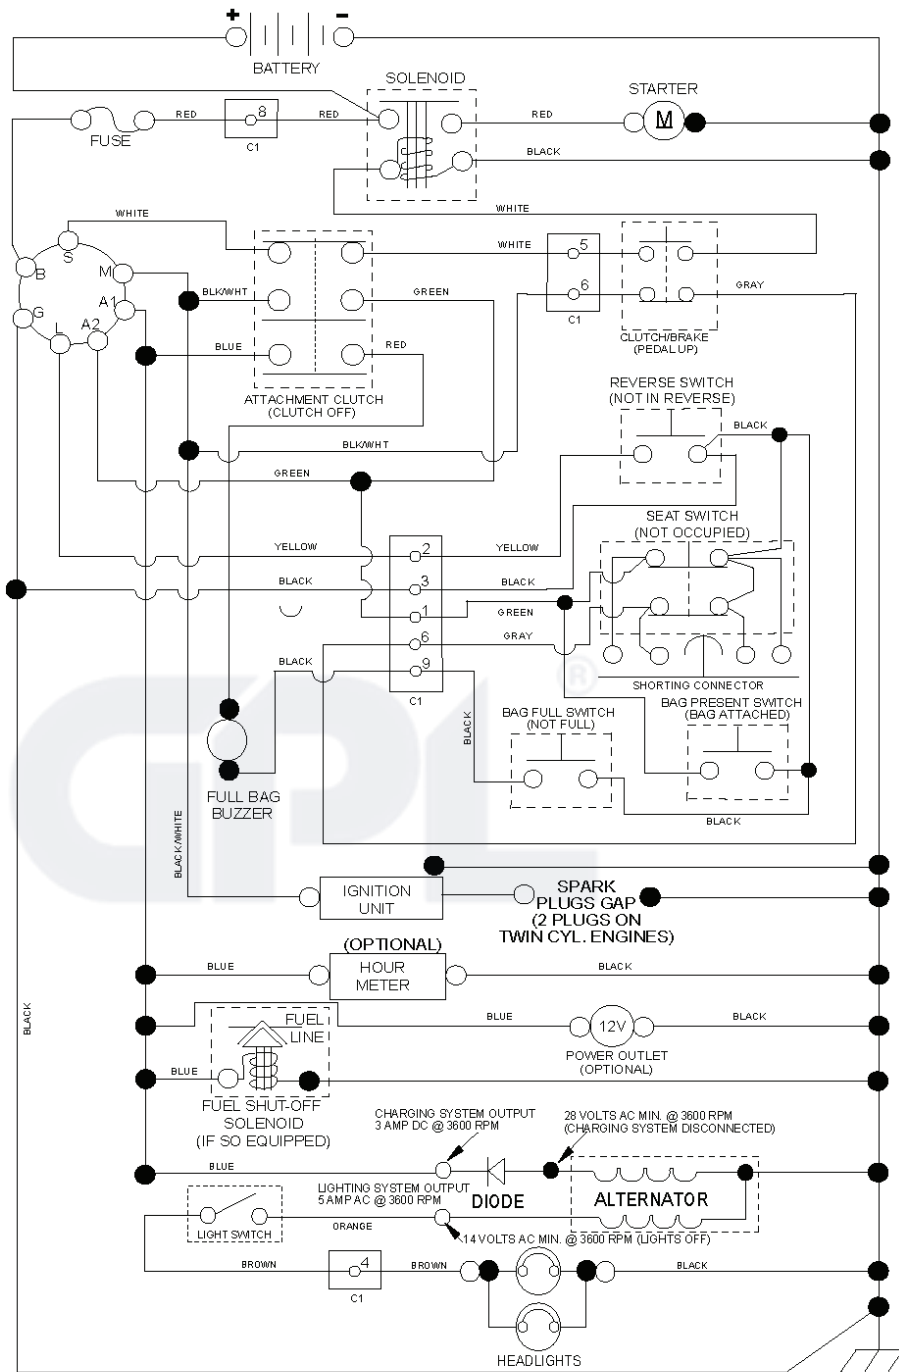

NOTE
YOUR TRACTOR IS EQUIPPED WITH A SPECIAL ALTERNATOR SYSTEM. THE LIGHTS ARE NOT CONNECTED TO THE BATTERY, BUT HAVE THEIR OWN ELECTRICAL SOURCE. BECAUSE OF THIS, THE BRIGHTNESS OF THE LIGHTS WILL CHANGE WITH ENGINE SPEED. AT IDLE THE LIGHTS WILL DIM. AS THE ENGINE SPEED IS INCREASED, THE LIGHTS WILL BECOME THEIR BRIGHTEST.

POSITION	CIRCUIT	"MAKE"
OFF	M+G+A1	
RUN/OVERRIDE	B+A1	
RUN	B+A1	L+A2
START	B+S+A1	

WIRING INSULATED CLIPS
NOTE: IF WIRING INSULATED CLIPS WERE REMOVED FOR SERVICING OF UNIT, THEY SHOULD BE RE-INSTALLED TO PROPERLY SECURE YOUR WIRING.