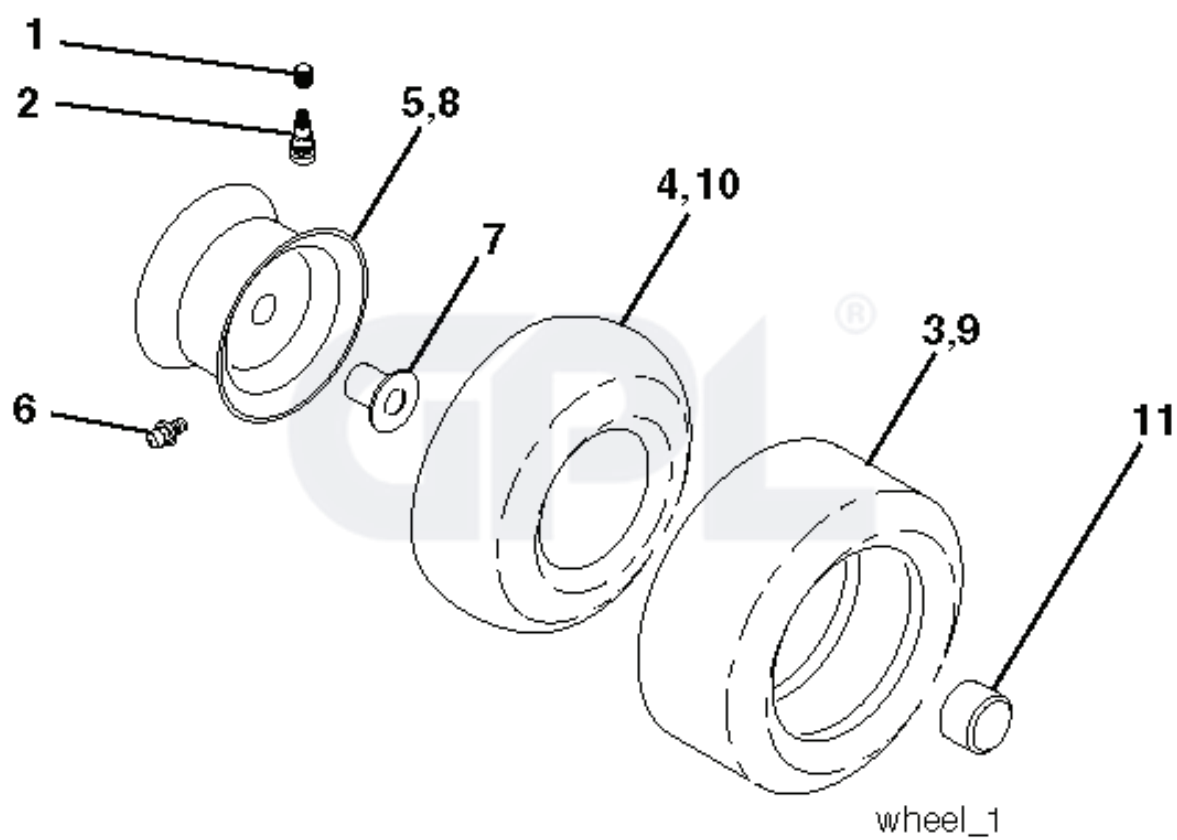

IGNITION SWITCH

POSITION	CIRCUIT	"MAKE"
OFF	M+G+A1	
RUN/OVERRIDE	B+A1	
RUN	B+A1	L+A2
START	B+S+A1	

CHASSIS HARNESS CONNECTOR (C1) (MATING SIDE)

DASH HARNESS CONNECTOR (C1) (MATING SIDE)

WIRING INSULATED CLIPS
 NOTE: IF WIRING INSULATED CLIPS WERE REMOVED FOR SERVICING OF UNIT, THEY SHOULD BE RE-INSTALLED TO PROPERLY SECURE YOUR WIRING.

seat-hex_6.5SL_1_r1

REF.	PART NO.	DESCRIPTION	REMARK	QTY.	KIT
1	581462001	SEAT		1	
2	532180166	BRACKET		1	
3	532140675	STRAP		1	
6	873800600	NUT		1	
7	532124181	SPRING		1	
8	532171877	BOLT		1	
10	532196977	PLATE		1	
21	532171852	BOLT		1	
37	873800500	LOCK NUT		1	
40	532197661	HANDLE		1	
41	532198200	SPRING		1	
43	874760612	BOLT		1	
44	819133812	WASHER		1	

GPL®

steering-tex_STDSRR_58

REF.	PART NO.	DESCRIPTION	REMARK	QTY.	KIT
1	532442804	STEERING WHEEL		1	
2	532413591	LINK ARM		1	
4	532403087	SPINDLE		1	
5	532403088	SPINDLE		1	
6	532124931	WASHER		1	
7	532121748	WASHER		1	
8	812000029	RETAINER RING		1	
9	532121232	HUB CAP		1	
13	532121749	WASHER		1	
14	810040600	WASHER		1	
15	873540600	NUT		1	
16	585869202	SHAFT		1	
19	532194729	PLATE		1	
20	532409763	STEERING COLUMN		1	
21	532186737	ADAPTER		1	
22	585029802	BEARING		1	
26	532447759	CAP		1	
27	819211616	WASHER		1	
28	817000612	SCREW		1	
33	810040500	WASHER		1	
35	532194732	PLATE		1	
45	819113812	WASHER		1	
53	532188967	WASHER		1	
57	532407465	BRACKET		1	
58	532194747	BOLT		1	
59	532194748	WASHER		1	
60	873971000	NUT		1	
61	532194740	LINK		1	
62	532194741	LINK		1	
63	817000512	SCREW		1	
64	532199849	SPRING RETAINER		1	
66	871020748	BOLT		1	
67	532194737	BUSHING		1	
68	873900700	NUT		1	
69	532199162	WASHER		1	
70	532196197	BRACKET		1	
71	532190752	SHAFT		1	
72	532428982	BOLT		1	
75	580683701	PINION		1	
76	580683601	SCREW		1	
118	532406013	BEARING		1	
122	532444962	CAP		1	