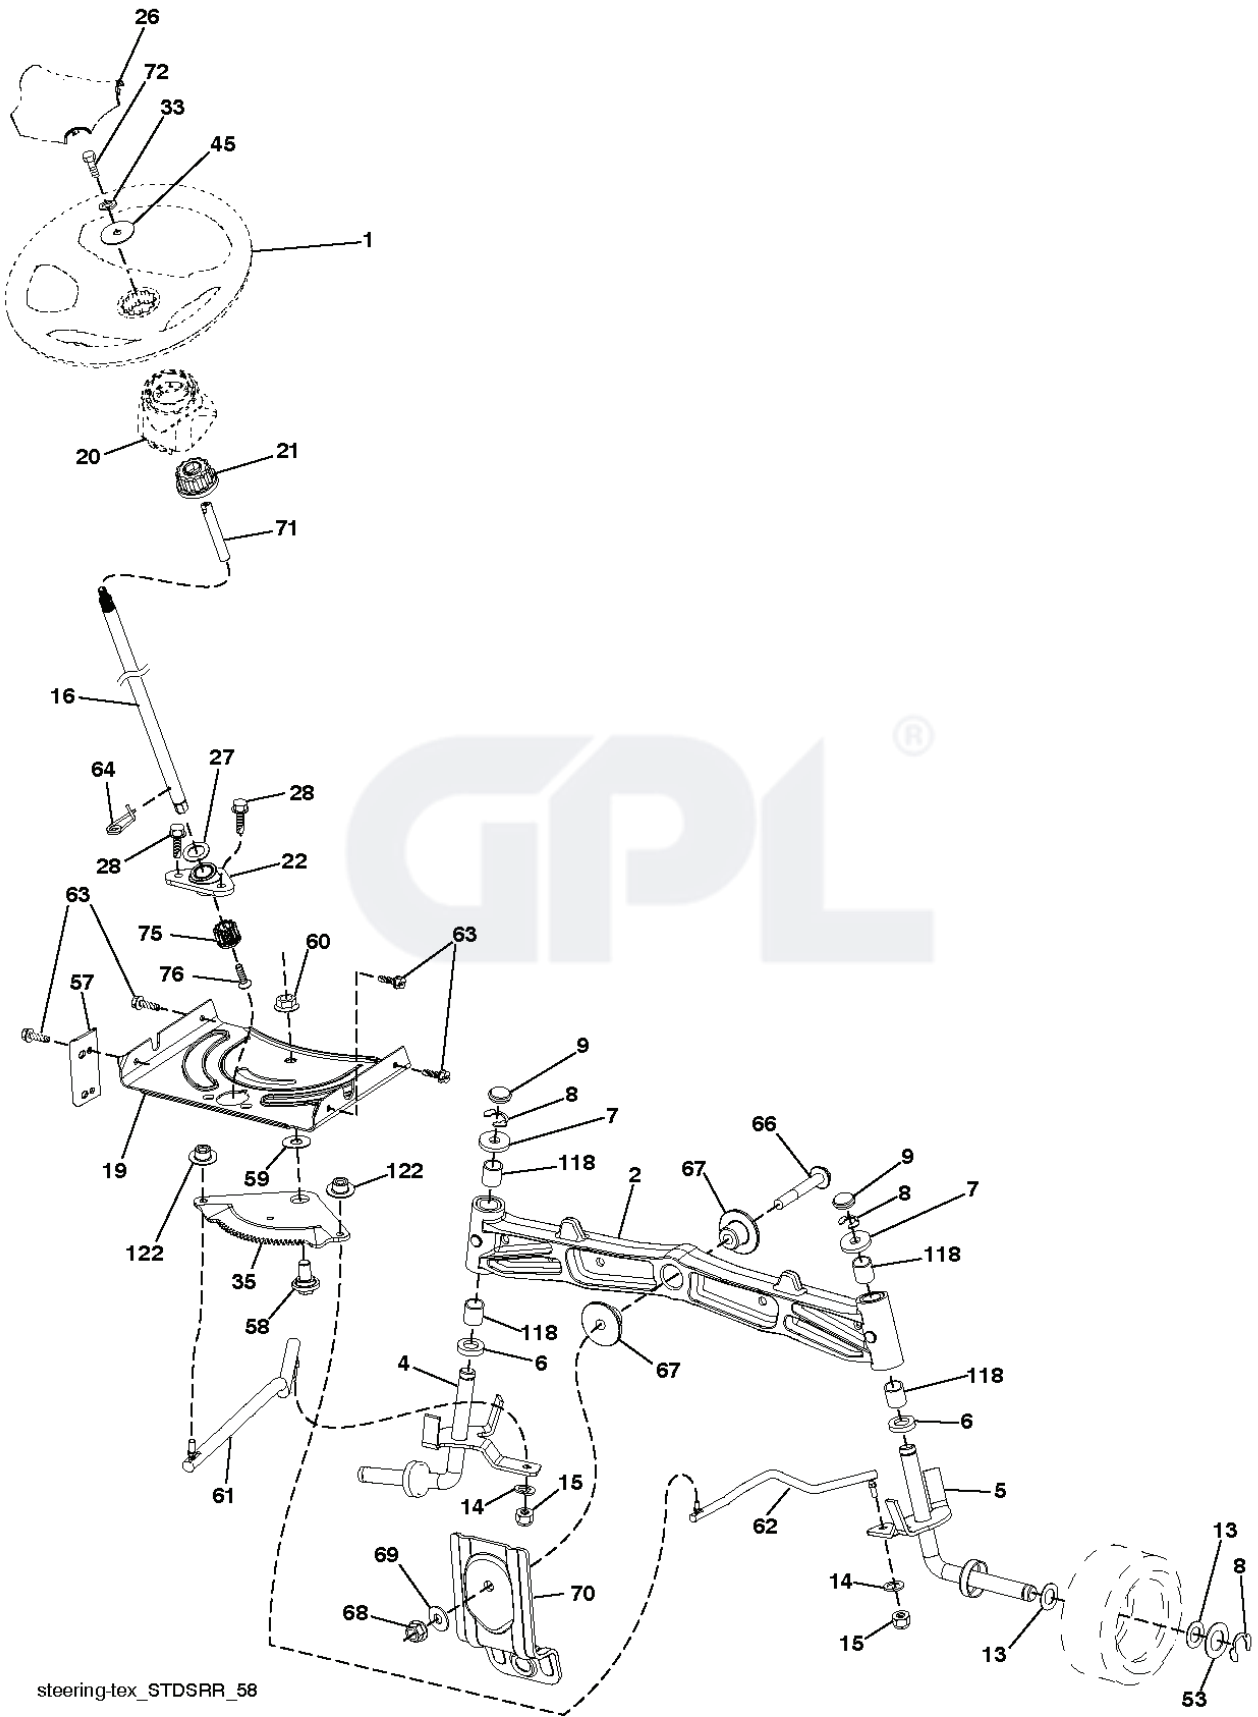

steering-tex_STDSRR_58

REF.	PART NO.	DESCRIPTION	REMARK	QTY.	KIT
1	532442804	STEERING WHEEL		1	
2	532413591	LINK ARM		1	
4	532403087	SPINDLE		1	
5	532403088	SPINDLE		1	
6	532124931	WASHER		1	
7	532121748	WASHER		1	
8	812000029	RETAINER RING		1	
9	532121232	HUB CAP		1	
13	532121749	WASHER		1	
14	810040600	WASHER		1	
15	873540600	NUT		1	
16	585869202	SHAFT		1	
19	532194729	PLATE		1	
20	532409763	STEERING COLUMN		1	
21	532186737	ADAPTER		1	
22	585029802	BEARING		1	
26	532447759	CAP		1	
27	819211616	WASHER		1	
28	817000612	SCREW		1	
33	810040500	WASHER		1	
35	532194732	PLATE		1	
45	819113812	WASHER		1	
53	532188967	WASHER		1	
57	532407465	BRACKET		1	
58	532194747	BOLT		1	
59	532194748	WASHER		1	
60	873971000	NUT		1	
61	532194740	LINK		1	
62	532194741	LINK		1	
63	817000512	SCREW		1	
64	532199849	SPRING RETAINER		1	
66	871020748	BOLT		1	
67	532194737	BUSHING		1	
68	873900700	NUT		1	
69	532199162	WASHER		1	
70	532196197	BRACKET		1	
71	532190752	SHAFT		1	
72	532428982	BOLT		1	
75	580683701	PINION		1	
76	580683601	SCREW		1	
118	532406013	BEARING		1	
122	532444962	CAP		1