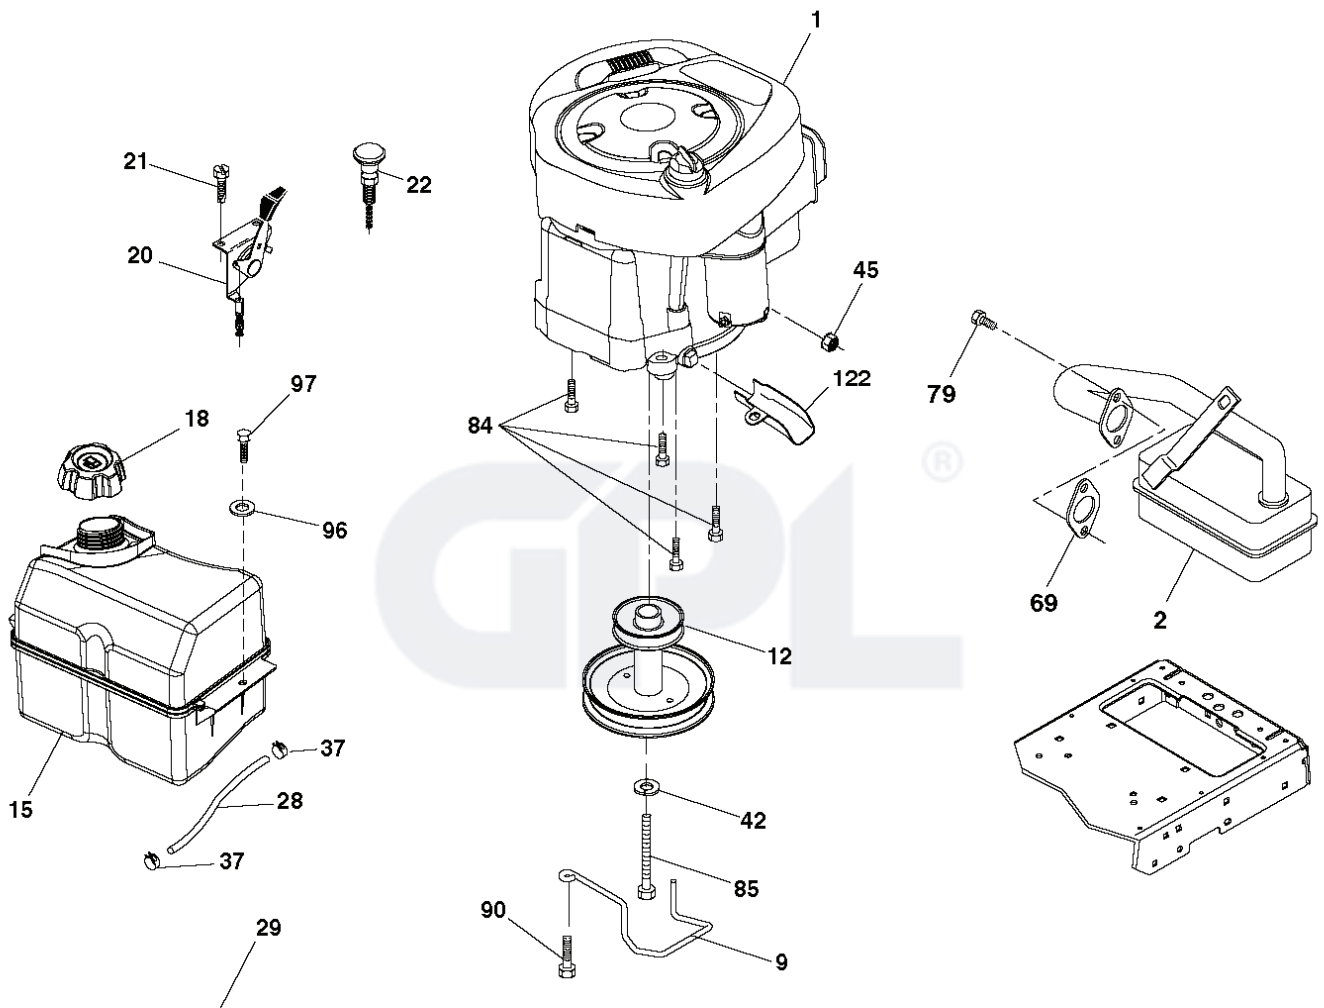

OPTIONAL EQUIPMENT

Spark Arrester

engine-tex_BS_66

REF.	PART NO.	DESCRIPTION	REMARK	QTY.	KIT
1	000000000	W/O DESCRIPTION	B&S 21R707-0018-B1 (585688201)	1	
2	532179758	MUFFLER		1	
9	532194320	BELT GUIDE		1	
12	586478501	PULLEY		1	
15	581289901	TANK		1	
18	532430220	FUEL CAP		1	
20	532183897	CONTROL		1	
21	532416358	SCREW		1	
22	532194981	CONTROL		1	
28	532137040	HOSE		1	
29	532137180	SPARK ARRESTER KIT		1	
37	532123487	HOSE CLAMP		1	
42	810040700	WASHER		1	
45	873510400	NUT		1	
69	532165291	GASKET		1	
79	532192334	SCREW		1	
84	817060620	SCREW		1	
85	532173937	BOLT		1	
90	817000616	SCREW		1	
96	819091416	WASHER		1	
97	817670412	SCREW		1	
122	532421922	EXTENSION PIPE		1