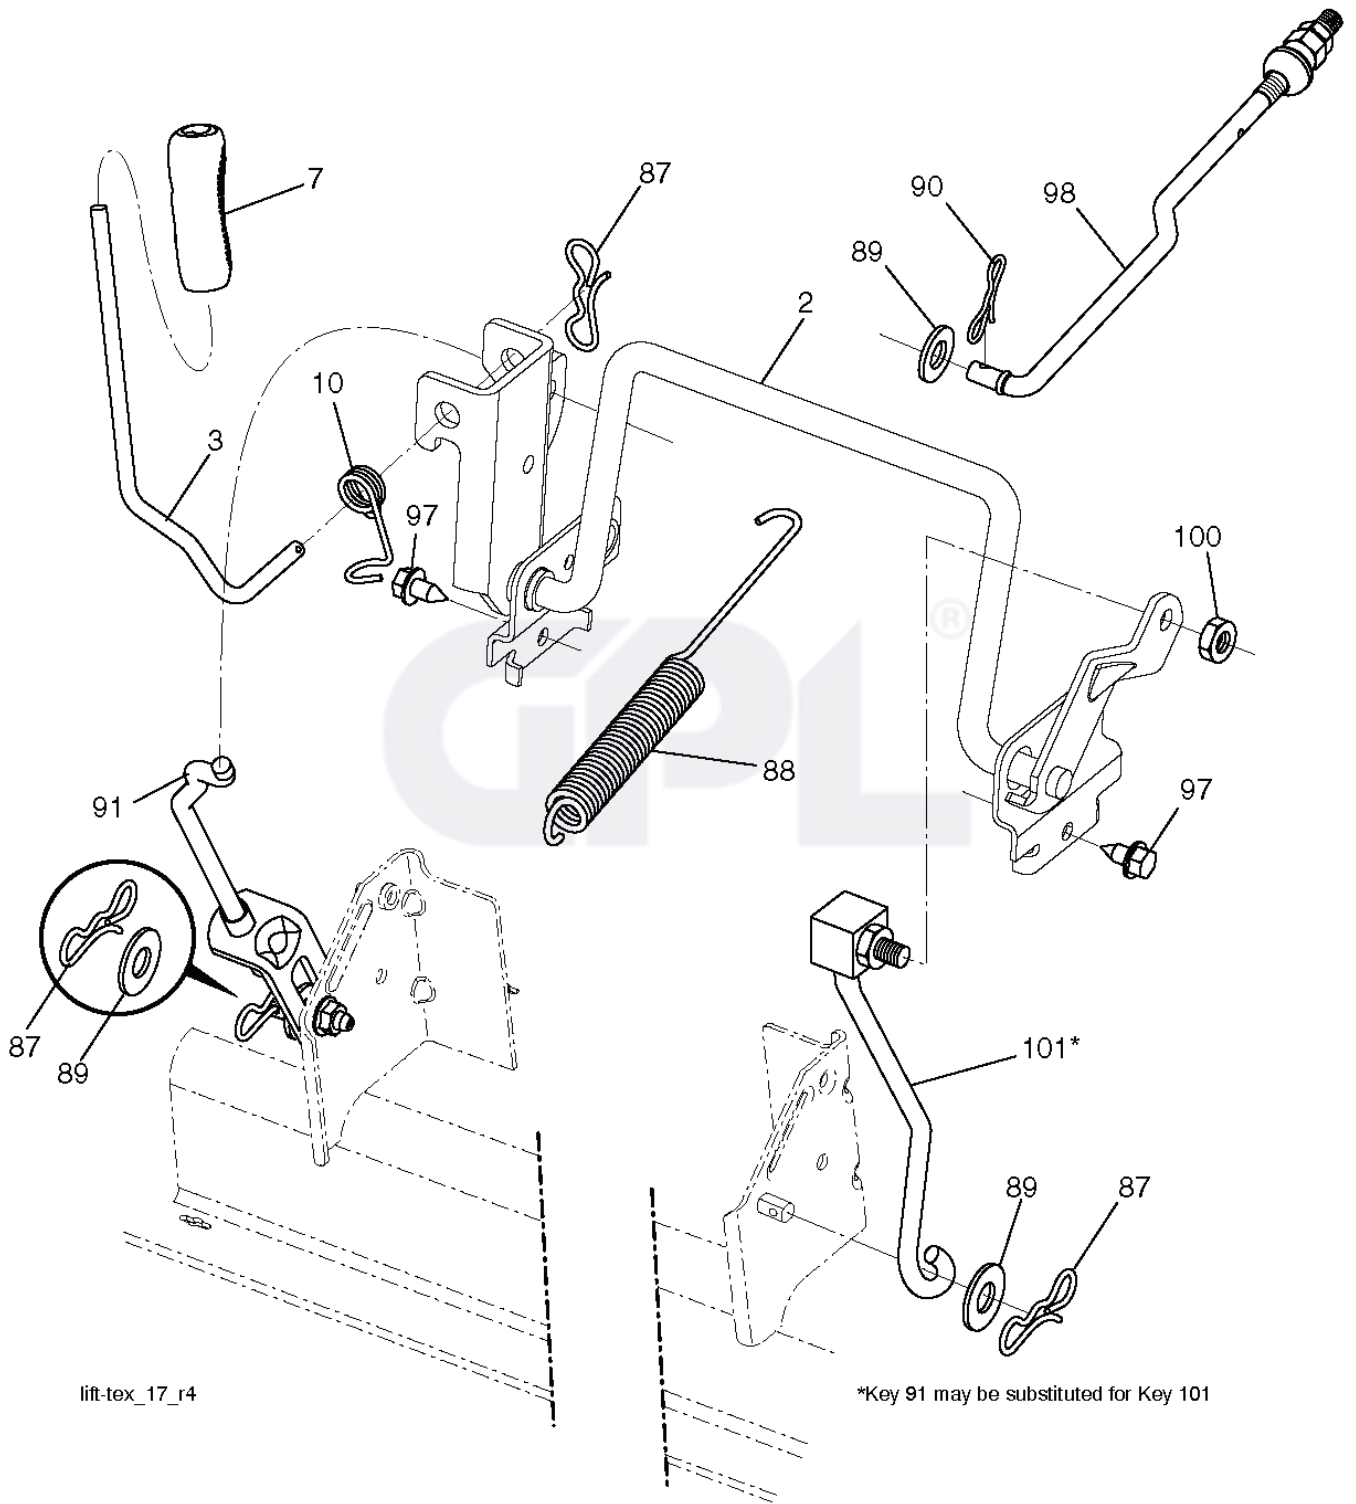

lift-tex_17_r4

*Key 91 may be substituted for Key 101

REF.	PART NO.	DESCRIPTION	REMARK	QTY.	KIT
2	532436996	SHAFT		1	
3	532195231	LEVER		1	
7	580962301	GRIP		1	
10	532196314	SPRING		1	
87	532194209	SPRING		1	
88	532436995	SPRING		1	
89	819191912	WASHER		1	
90	532194208	PIN		1	
91	532195181	LINK		1	
97	817490608	SCREW		1	
98	532420525	LINK		1	
100	873930600	NUT		1	
101	532407003	LINK		1	

GPL®