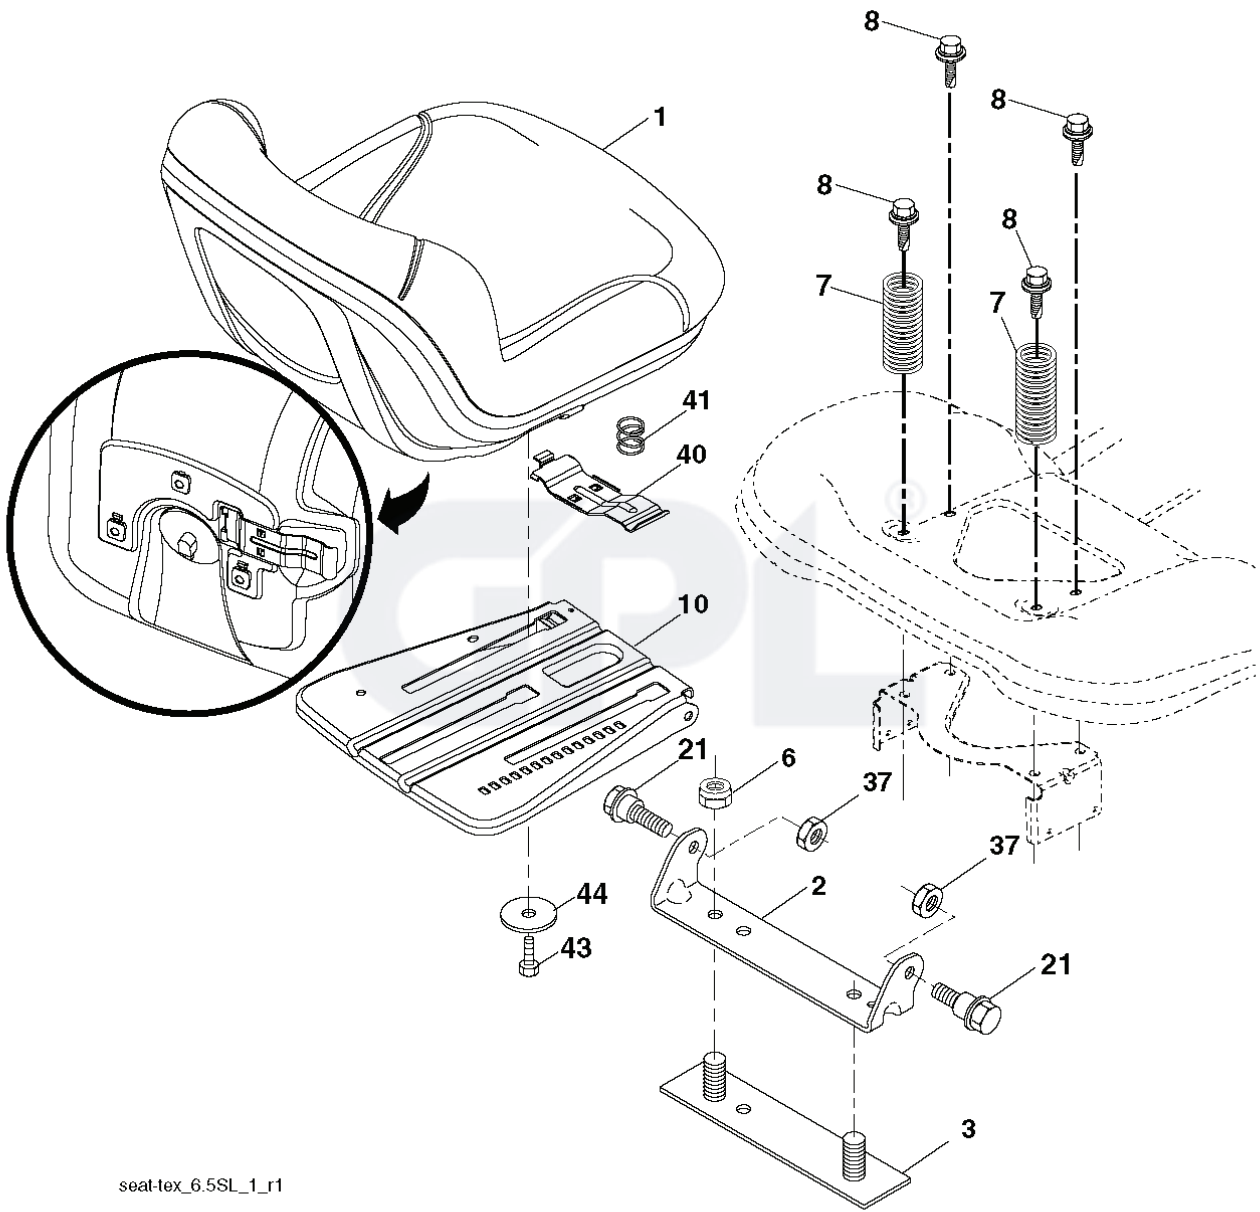

IGNITION SWITCH

POSITION	CIRCUIT	"MAKE"
OFF	M+G+A1	
RUN/OVERRIDE	B+A1	
RUN	B+A1	L+A2
START	B+S+A1	

CHASSIS HARNESS CONNECTOR (C1) (MATING SIDE)

DASH HARNESS CONNECTOR (C1) (MATING SIDE)

WIRING INSULATED CLIPS
 NOTE: IF WIRING INSULATED CLIPS WERE REMOVED FOR SERVICING OF UNIT, THEY SHOULD BE RE-INSTALLED TO PROPERLY SECURE YOUR WIRING.

seat-hex_6.5SL_1_r1

REF.	PART NO.	DESCRIPTION	REMARK	QTY.	KIT
1	581462001	SEAT		1	
2	532180166	BRACKET		1	
3	532140675	STRAP		1	
6	873800600	NUT		1	
7	532124181	SPRING		1	
8	532171877	BOLT		1	
10	532196977	PLATE		1	
21	532171852	BOLT		1	
37	873800500	LOCK NUT		1	
40	532197661	HANDLE		1	
41	532198200	SPRING		1	
43	874760612	BOLT		1	
44	819133812	WASHER		1	