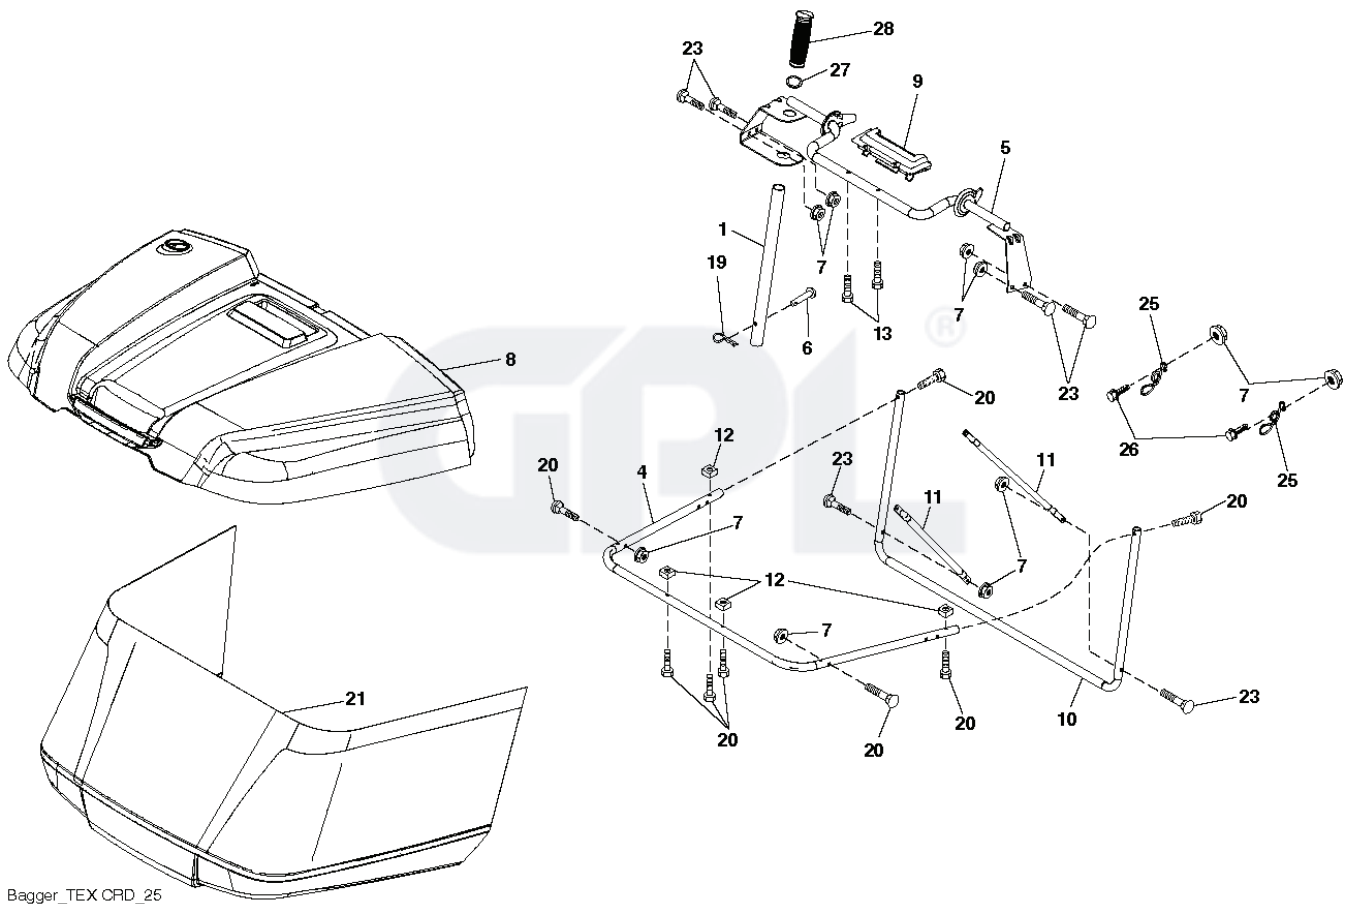

M125-97TC, 96051006001, 2013-01

---

**SPARE PARTS LIST**

Bagger\_TEX CRD\_25

---

REF.	PART NO.	DESCRIPTION	REMARK	QTY.	KIT
1	532428610	TUBE		1	
4	532439612	TUBE		1	
5	532417632	FRAME		1	
6	532126875	RIVET		1	
7	873900400	NUT		1	
8	532425954	COVER		1	
9	532417629	INSERT		1	
10	532436770	FRAME		1	
11	532436771	BRACE		1	
12	532421793	NUT SQUARE		1	
13	532421780	SCREW		1	
19	532194208	PIN		1	
20	585368801	BOLT		1	
21	581337001	BAG		1	
23	872040410	BOLT		1	
25	532421614	SPRING		1	
26	817490412	SCREW		1	
27	532421262	GROMMET		1	
28	532165787	HANDLE		1	

---

REF.	PART NO.	DESCRIPTION	REMARK	QTY.	KIT
1	581578301	DECAL		1	
2	532437410	DECAL		1	
3	581091201	DECAL		1	
6	581724101	DECAL		1	
7	581950201	DECAL		1	
8	584233801	DECAL		1	
11	581579101	DECAL		1	
14	581579601	DECAL		1	
15	581579701	DECAL		1	
21	532441189	DECAL		1	
--	581724801	DECAL		1	
--	532442744	DECAL		1	
--	532425986	PAD		1	
--	532425976	PAD		1	
--	532180435	DECAL		1	