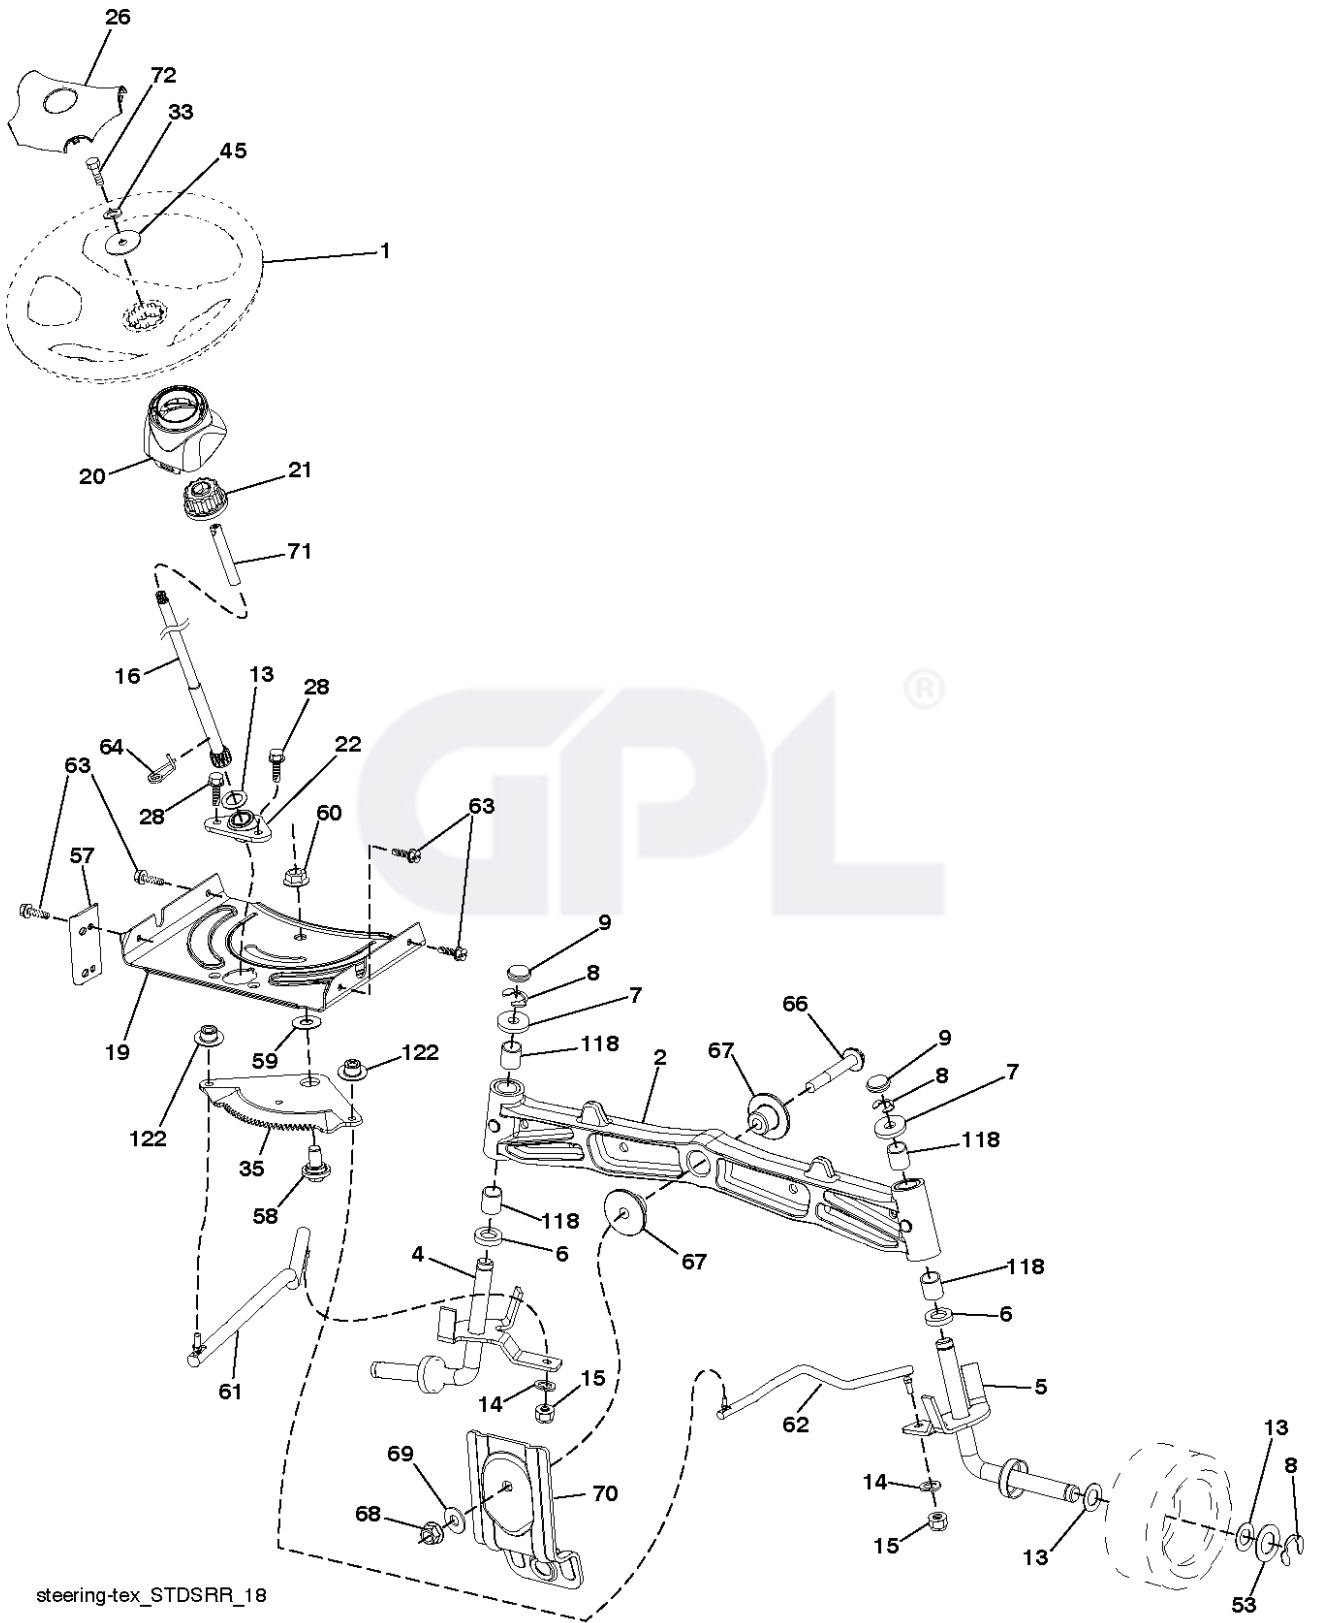

IGNITION SWITCH

POSITION	CIRCUIT	"MAKE"
OFF	M+G+A1	
RUN/OVERRIDE	B+A1	
RUN	B+A1	L+A2
START	B+S+A1	

CHASSIS HARNESS CONNECTOR (C1) (MATING SIDE)

DASH HARNESS CONNECTOR (C1) (MATING SIDE)

**WIRING INSULATED CLIPS**  
 NOTE: IF WIRING INSULATED CLIPS WERE REMOVED FOR SERVICING OF UNIT, THEY SHOULD BE RE-INSTALLED TO PROPERLY SECURE YOUR WIRING.

NON-REMOVABLE CONNECTIONS

REMOVABLE CONNECTIONS

seat-hex\_6.5SL\_1\_r1

---

REF.	PART NO.	DESCRIPTION	REMARK	QTY.	KIT
1	581462001	SEAT		1	
2	532180166	BRACKET		1	
3	532140675	STRAP		1	
6	873800600	NUT		1	
7	532124181	SPRING		1	
8	532171877	BOLT		1	
10	532196977	PLATE		1	
21	532171852	BOLT		1	
37	873800500	LOCK NUT		1	
40	532197661	HANDLE		1	
41	532198200	SPRING		1	
43	874760612	BOLT		1	
44	819133812	WASHER		1	

REF.	PART NO.	DESCRIPTION	REMARK	QTY.	KIT
1	532059192	CAP VALVE		1	
2	532065139	NIPPLE		1	
3	532106222	TIRE	Front 15" x 6.0"-6"	1	
4	532059904	HOSE	(Service Item Only)	1	
5	532125121	RIM	Front 6"	1	
6	532124957	FITTING	(Front Wheel Only)	1	
7	532124959	BEARING	(Front Wheel Only)	1	
8	532125122	RIM	Rear 8"	1	
9	532420531	TIRE	Rear 18" x 9.5"-8"	1	
10	532124926	HOSE	(Service Item Only)	1	
11	532193268	HUB CAP		1	
--	532144334	SEALING FOAM		1	
	PART NO.		REMARK		KIT
	PART NO.		REMARK		KIT