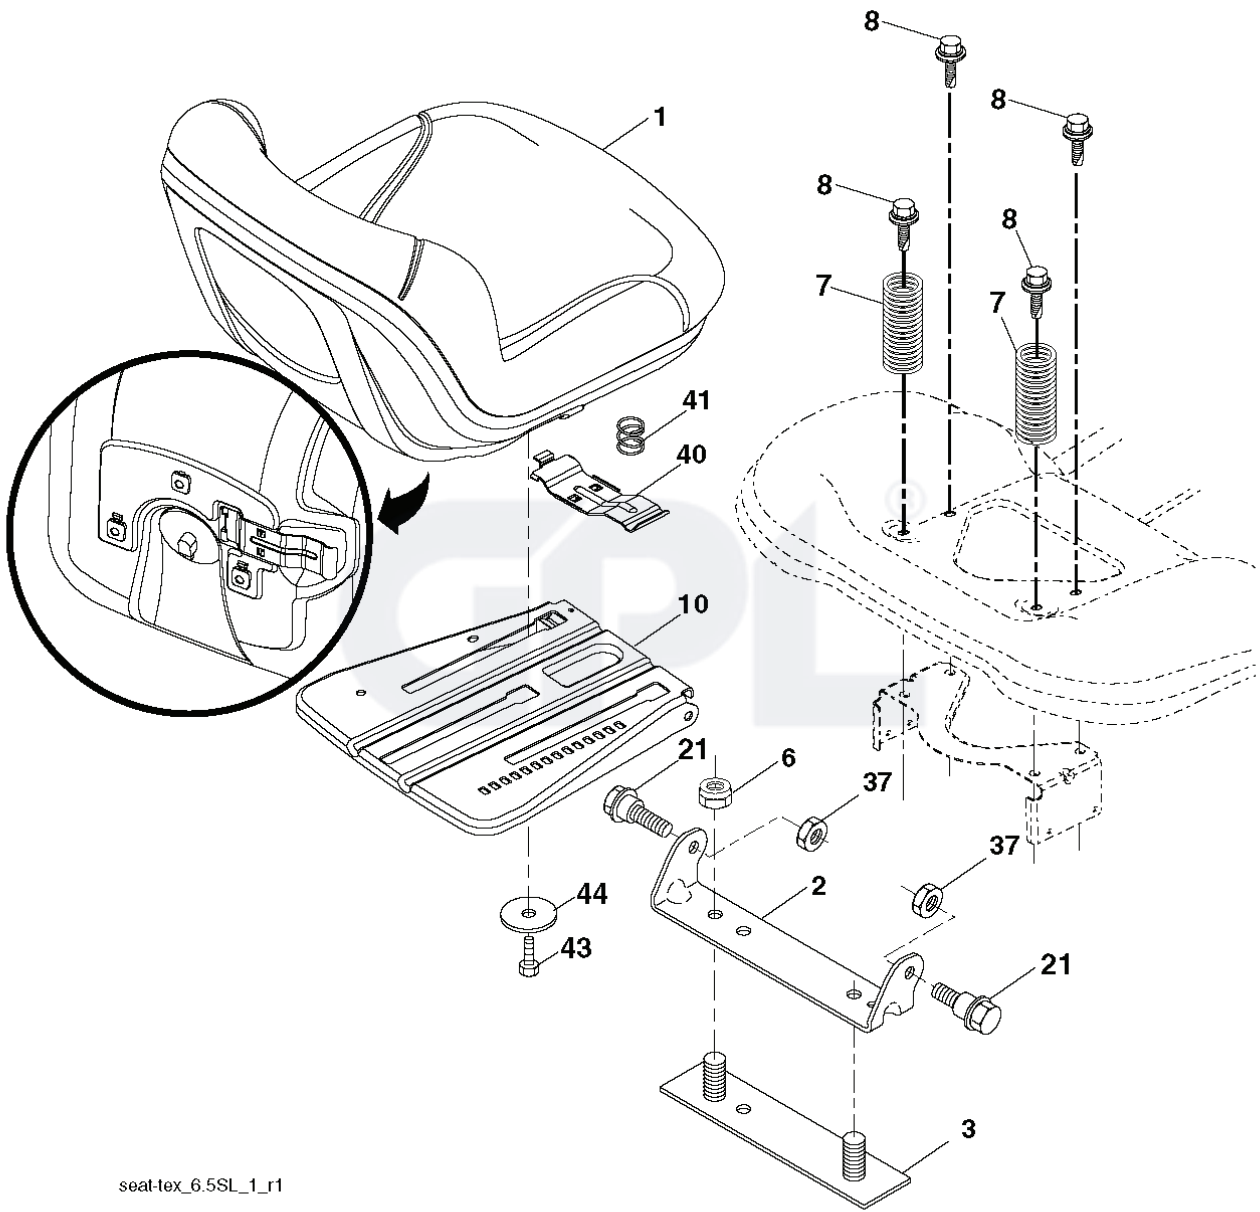

IGNITION SWITCH

POSITION	CIRCUIT	"MAKE"
OFF	M+G+A1	
RUN/OVERRIDE	B+A1	
RUN	B+A1	L+A2
START	B+S+A1	

CHASSIS HARNESS CONNECTOR (C1) (MATING SIDE)

DASH HARNESS CONNECTOR (C1) (MATING SIDE)

**WIRING INSULATED CLIPS**  
 NOTE: IF WIRING INSULATED CLIPS WERE REMOVED FOR SERVICING OF UNIT, THEY SHOULD BE RE-INSTALLED TO PROPERLY SECURE YOUR WIRING.

NON-REMOVABLE CONNECTIONS

REMOVABLE CONNECTIONS

seat-hex\_6.5SL\_1\_r1

---

REF.	PART NO.	DESCRIPTION	REMARK	QTY.	KIT
1	581462001	SEAT		1	
2	532180166	BRACKET		1	
3	532140675	STRAP		1	
6	873800600	NUT		1	
7	532124181	SPRING		1	
8	532171877	BOLT		1	
10	532196977	PLATE		1	
21	532171852	BOLT		1	
37	873800500	LOCK NUT		1	
40	532197661	HANDLE		1	
41	532198200	SPRING		1	
43	874760612	BOLT		1	
44	819133812	WASHER		1	