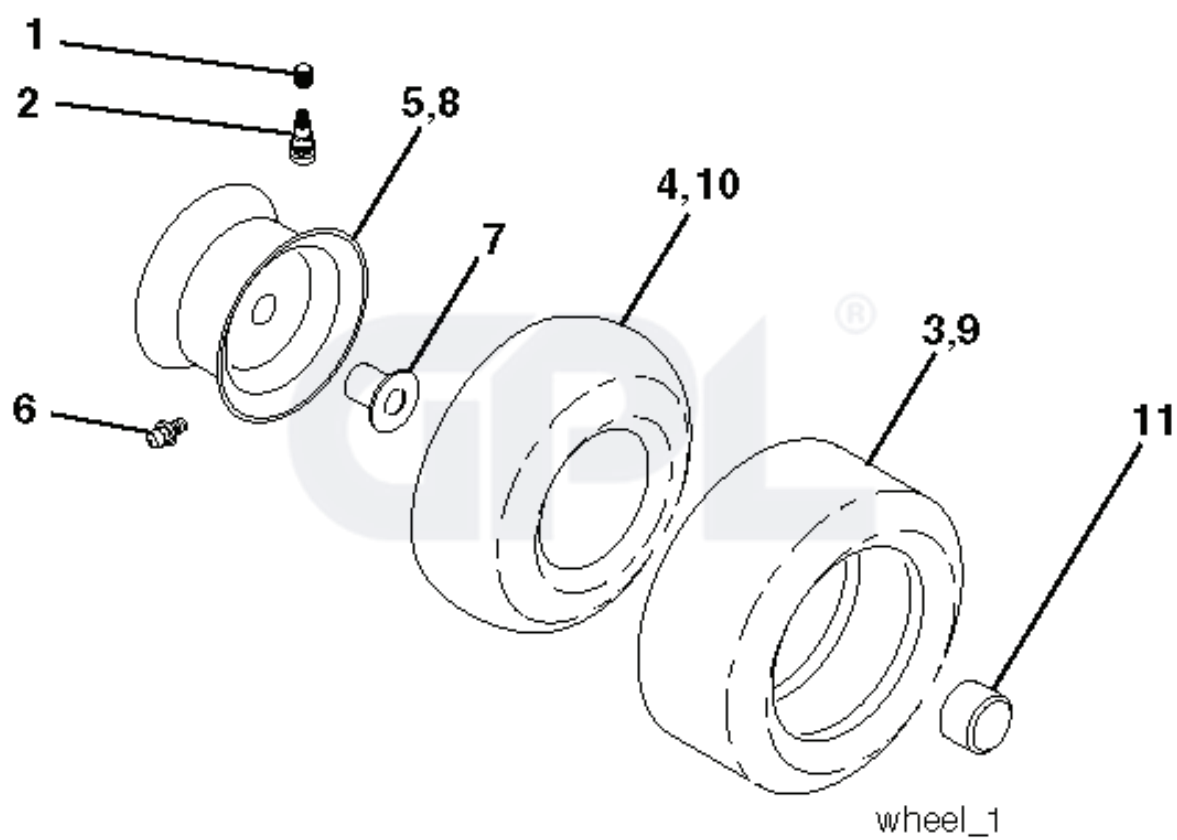

REF.	PART NO.	DESCRIPTION	REMARK	QTY.	KIT
1	532059192	CAP VALVE		1	
2	532065139	NIPPLE		1	
3	532106222	TIRE	Front 15" x 6.0"-6"	1	
4	532059904	HOSE	(Service Item Only)	1	
5	532125121	RIM	Front 6"	1	
6	532124957	FITTING	(Front Wheel Only)	1	
7	532124959	BEARING	(Front Wheel Only)	1	
8	532125122	RIM	Rear 8"	1	
9	532420531	TIRE	Rear 18" x 9.5"-8"	1	
10	532124926	HOSE	(Service Item Only)	1	
11	532193268	HUB CAP		1	
--	532144334	SEALING FOAM		1	
	PART NO.		REMARK		KIT
	PART NO.		REMARK		KIT