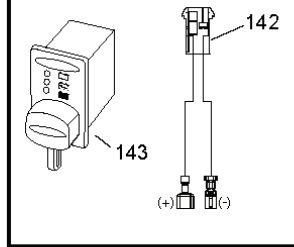

With Charge Indicator Option