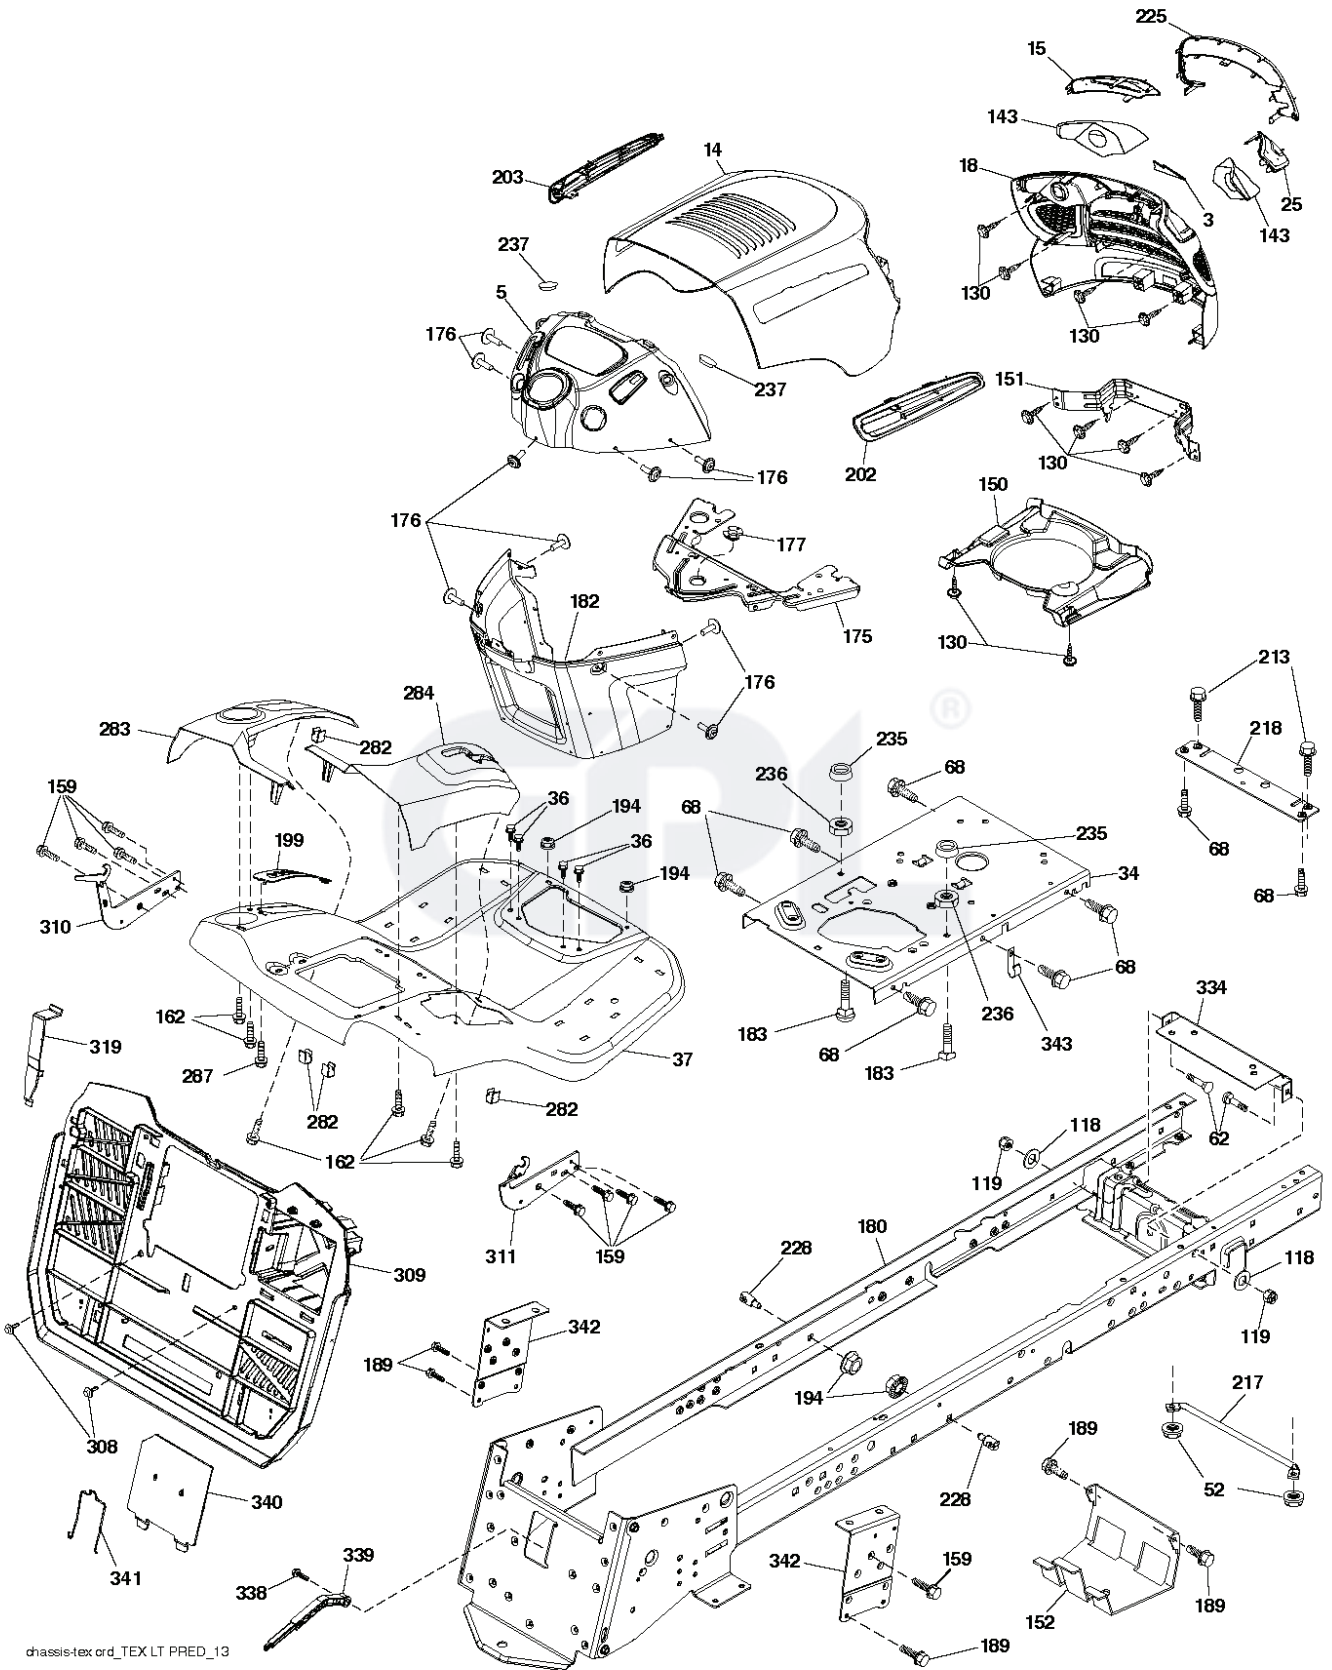

M125-97TC, 96051006001, 2013-01

---

**SPARE PARTS LIST**

Bagger\_TEX CRD\_25

---

REF.	PART NO.	DESCRIPTION	REMARK	QTY.	KIT
1	532428610	TUBE		1	
4	532439612	TUBE		1	
5	532417632	FRAME		1	
6	532126875	RIVET		1	
7	873900400	NUT		1	
8	532425954	COVER		1	
9	532417629	INSERT		1	
10	532436770	FRAME		1	
11	532436771	BRACE		1	
12	532421793	NUT SQUARE		1	
13	532421780	SCREW		1	
19	532194208	PIN		1	
20	585368801	BOLT		1	
21	581337001	BAG		1	
23	872040410	BOLT		1	
25	532421614	SPRING		1	
26	817490412	SCREW		1	
27	532421262	GROMMET		1	
28	532165787	HANDLE		1	

---

REF.	PART NO.	DESCRIPTION	REMARK	QTY.	KIT
1	581578301	DECAL		1	
2	532437410	DECAL		1	
3	581091201	DECAL		1	
6	581724101	DECAL		1	
7	581950201	DECAL		1	
8	584233801	DECAL		1	
11	581579101	DECAL		1	
14	581579601	DECAL		1	
15	581579701	DECAL		1	
21	532441189	DECAL		1	
--	581724801	DECAL		1	
--	532442744	DECAL		1	
--	532425986	PAD		1	
--	532425976	PAD		1	
--	532180435	DECAL		1	