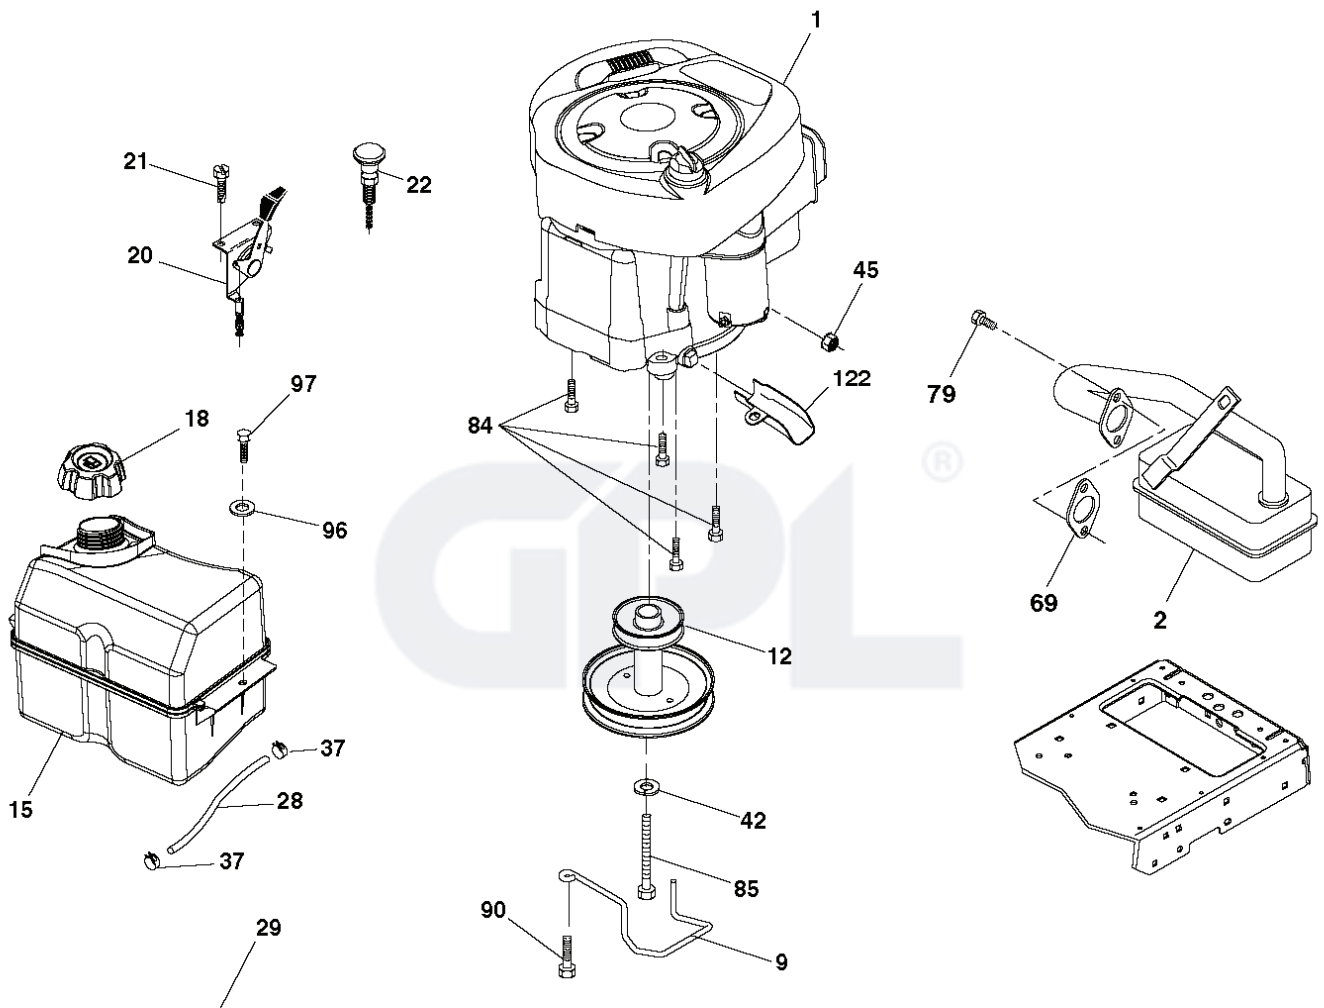

OPTIONAL EQUIPMENT

Spark Arrester

engine-tex_BS_66

REF.	PART NO.	DESCRIPTION	REMARK	QTY.	KIT
1	000000000	W/O DESCRIPTION	B&S 21R707-0018-B1 (585688201)	1	
2	532179758	MUFFLER		1	
9	532194320	BELT GUIDE		1	
12	532405471	PULLEY		1	
15	581289901	TANK		1	
18	532430220	FUEL CAP		1	
20	532183897	CONTROL		1	
21	532416358	SCREW		1	
22	532194981	CONTROL		1	
28	532137040	HOSE		1	
29	532137180	SPARK ARRESTER KIT		1	
37	532123487	HOSE CLAMP		1	
42	810040700	WASHER		1	
45	873510400	NUT		1	
69	532165291	GASKET		1	
79	532192334	SCREW		1	
84	817060620	SCREW		1	
85	532173937	BOLT		1	
90	817000616	SCREW		1	
96	819091416	WASHER		1	
97	817670412	SCREW		1	
122	532421922	EXTENSION PIPE		1