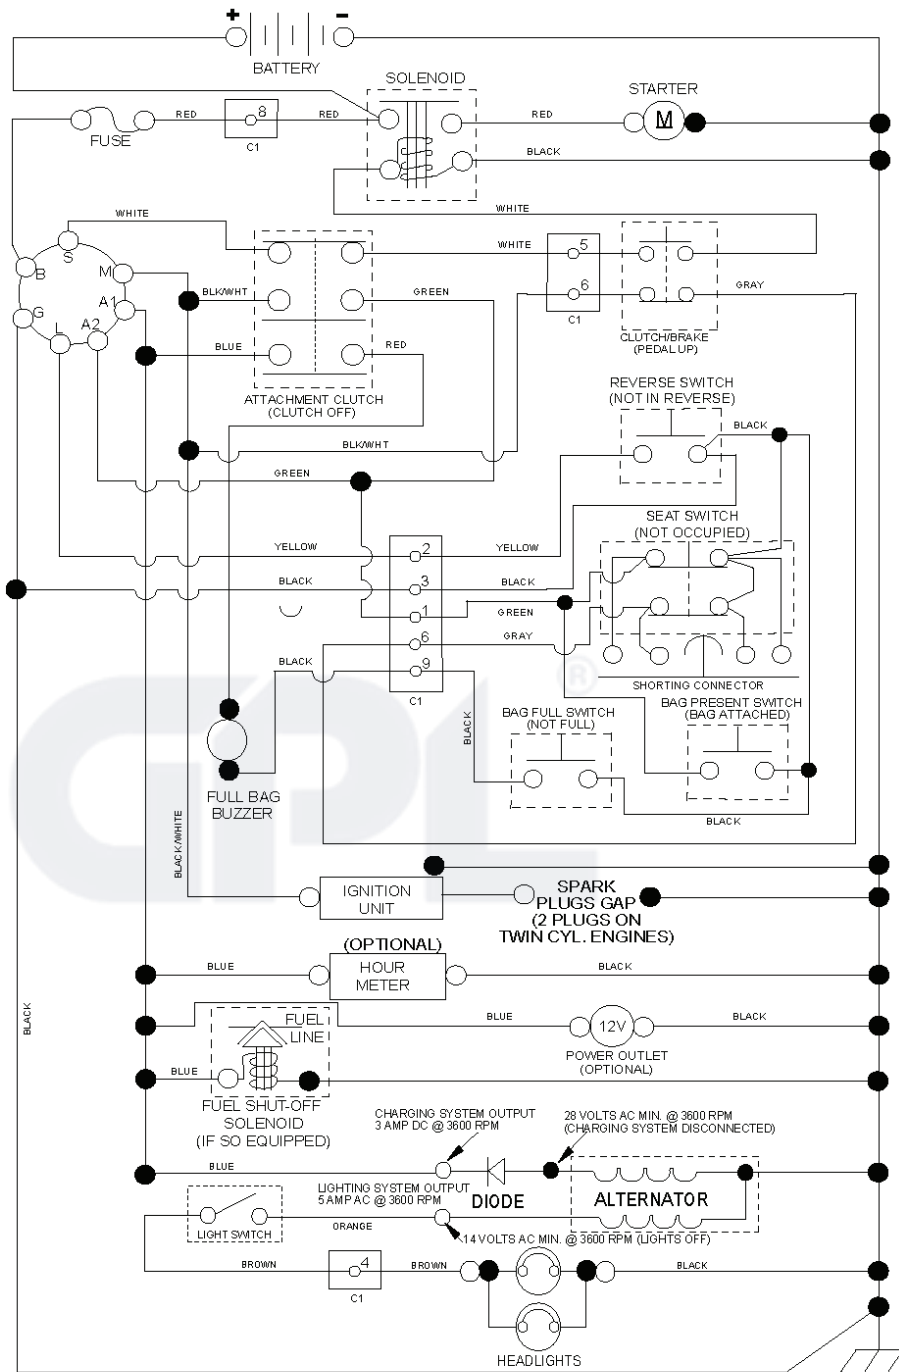

NOTE
YOUR TRACTOR IS EQUIPPED WITH A SPECIAL ALTERNATOR SYSTEM. THE LIGHTS ARE NOT CONNECTED TO THE BATTERY, BUT HAVE THEIR OWN ELECTRICAL SOURCE. BECAUSE OF THIS, THE BRIGHTNESS OF THE LIGHTS WILL CHANGE WITH ENGINE SPEED. AT IDLE THE LIGHTS WILL DIM. AS THE ENGINE SPEED IS INCREASED, THE LIGHTS WILL BECOME THEIR BRIGHTEST.

POSITION	CIRCUIT "MAKE"
OFF	M+G+A1
RUN/OVERRIDE	B+A1
RUN	B+A1 L+A2
START	B+S+A1

WIRING INSULATED CLIPS
NOTE: IF WIRING INSULATED CLIPS WERE REMOVED FOR SERVICING OF UNIT, THEY SHOULD BE RE-INSTALLED TO PROPERLY SECURE YOUR WIRING.