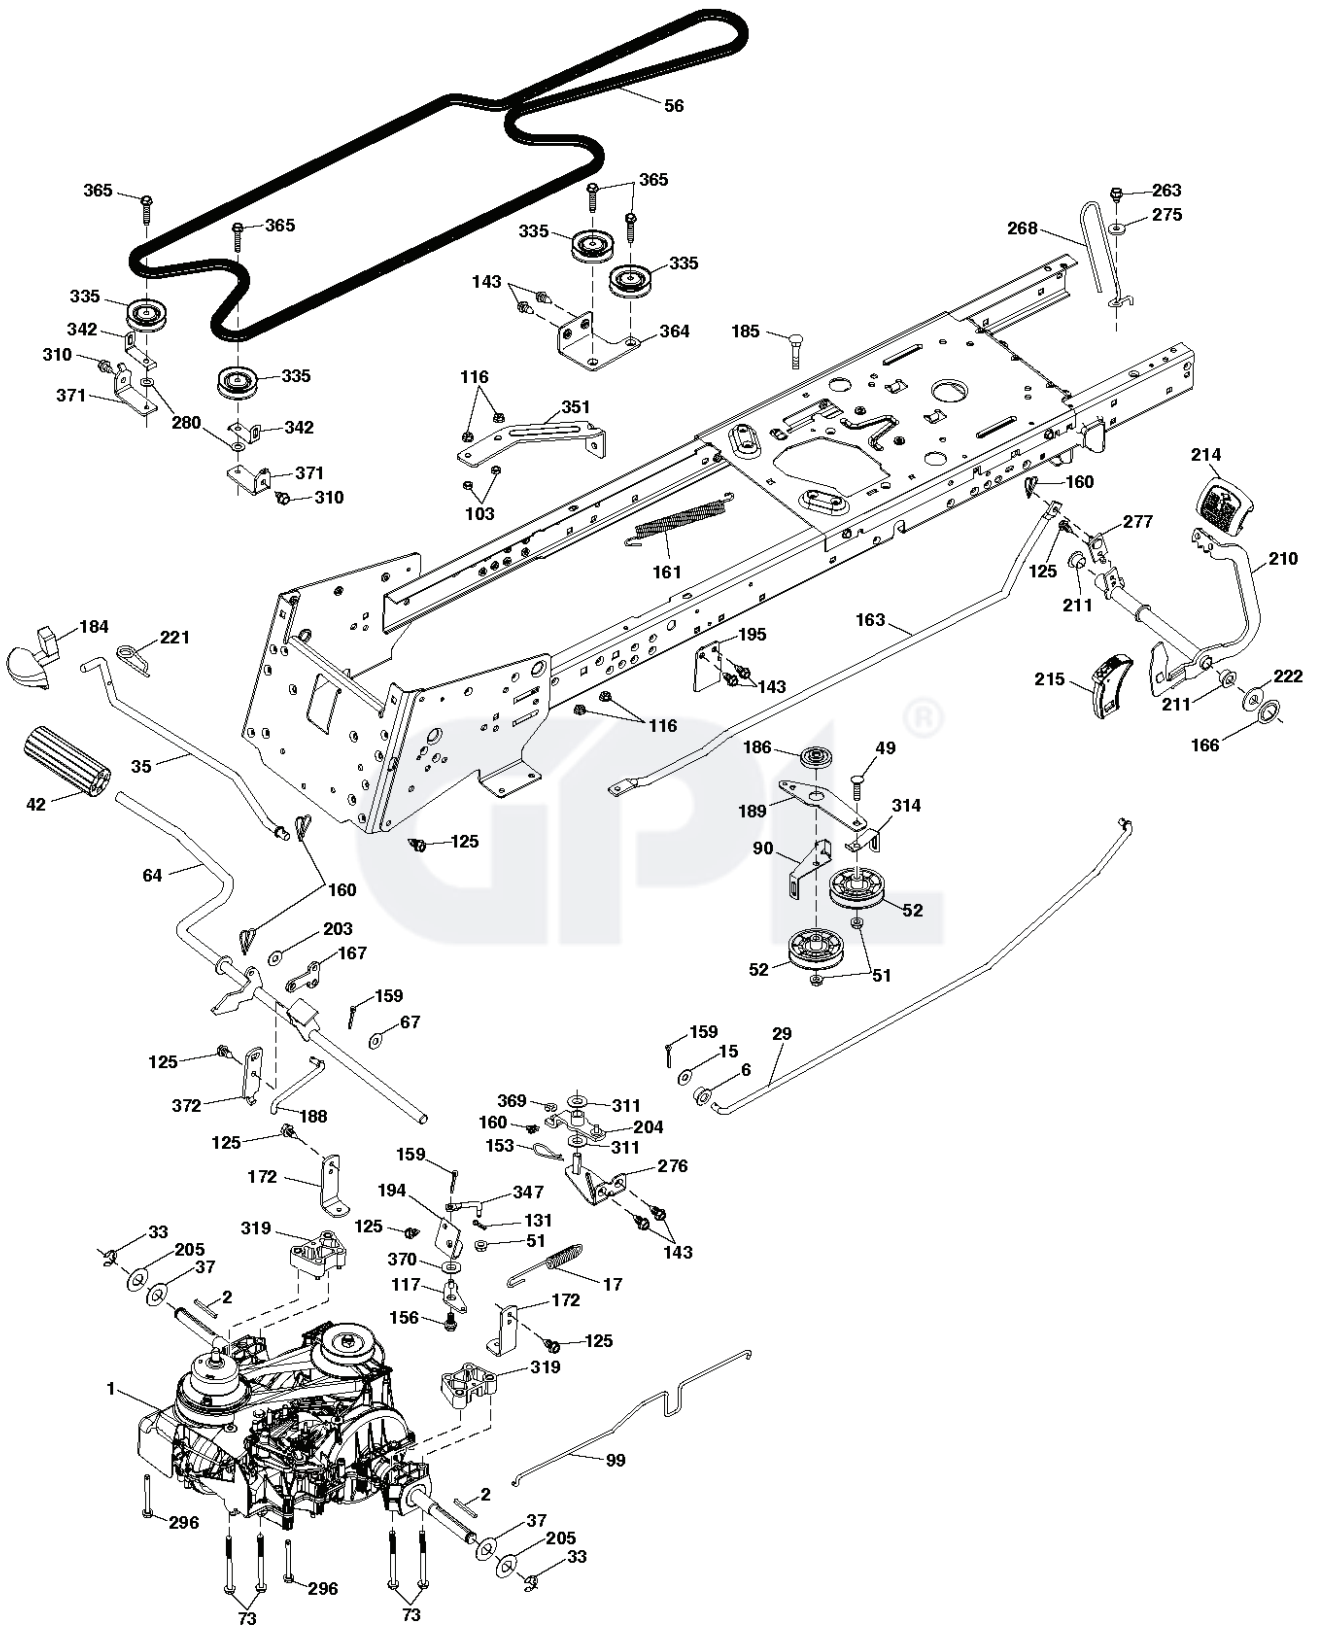

drive-CRD_VATR_PEDAL_10

REF.	PART NO.	DESCRIPTION	REMARK	QTY.	KIT
1	000000000	W/O DESCRIPTION	TRANSMISSION GENTRANS VATR (580486401) (Order parts from transaxle manufacturer)	1	
2	532123583	KEY		1	
6	532124208	MANDREL		1	
15	819131316	WASHER		1	
17	580325201	SPRING		1	
29	581187401	ROD		1	
33	812000001	RETAINER RING		1	
35	532401031	ROD		1	
37	532188967	WASHER		1	
42	532124872	PEDAL RUBBER		1	
49	872110614	BOLT		1	
51	873900600	NUT		1	
52	532194326	PULLEY		1	
56	532446991	BELT		1	
64	532448353	SHAFT		1	
67	819131312	WASHER		1	
73	580830401	BOLT		1	
90	532443605	KEEPER		1	
99	581280901	ROD		1	
103	873350500	NUT		1	
116	873900500	NUT		1	
117	580382901	BELL CRANK		1	
125	817000512	SCREW		1	
131	876020308	SPLIT PIN		1	
143	817490508	SCREW		1	
153	532124961	CLIP		1	
156	580369001	BOLT		1	
159	876020412	SPLIT PIN		1	
160	532169484	PIN		1	
161	532105709	SPRING		1	
163	581187301	ROD		1	
166	532429164	NUT		1	
167	532405257	LATCH		1	
172	532448276	STRAP		1	
184	532441407	BRAKE		1	
185	872110622	BOLT		1	
186	532194321	SPACER		1	
188	532194323	LINK		1	
189	532433611	BELLCRANK		1	
194	580324901	BRACKET		1	
195	580456901	BRACKET		1	
203	819111116	WASHER		1	
204	585217601	CONTROL		1	
205	532121748	WASHER		1	
210	532448270	PEDAL		1	
211	532120183	BEARING		1	
214	532421263	PAD		1	
215	532448254	PAD		1	
221	532403187	SPRING		1	
222	879212010	WASHER		1	
263	817000612	SCREW		1	
268	532182402	PROTECTOR		1	
275	819131614	WASHER		1	
276	584996701	BRACKET		1	
277	532448500	LINK		1	
280	819111012	WASHER		1	
296	532420471	SCREW		1	
310	817490608	SCREW		1	
311	584072001	NUT		1	
314	580457401	SPACER		1	
319	580457401	SPACER		1	
335	532199534	PULLEY		1	
342	580961001	KEEPER		1	
347	580325101	ROD		1	
351	532436998	BRACKET		1	
364	532443032	BRACKET		1	
365	817490520	SCREW		1	
369	581577401	CLIP		1	
370	878121632	WASHER		1	
371	580960701	BRACKET		1	
372	581475201	ARM		1	

PART NO

REMARK

KIT