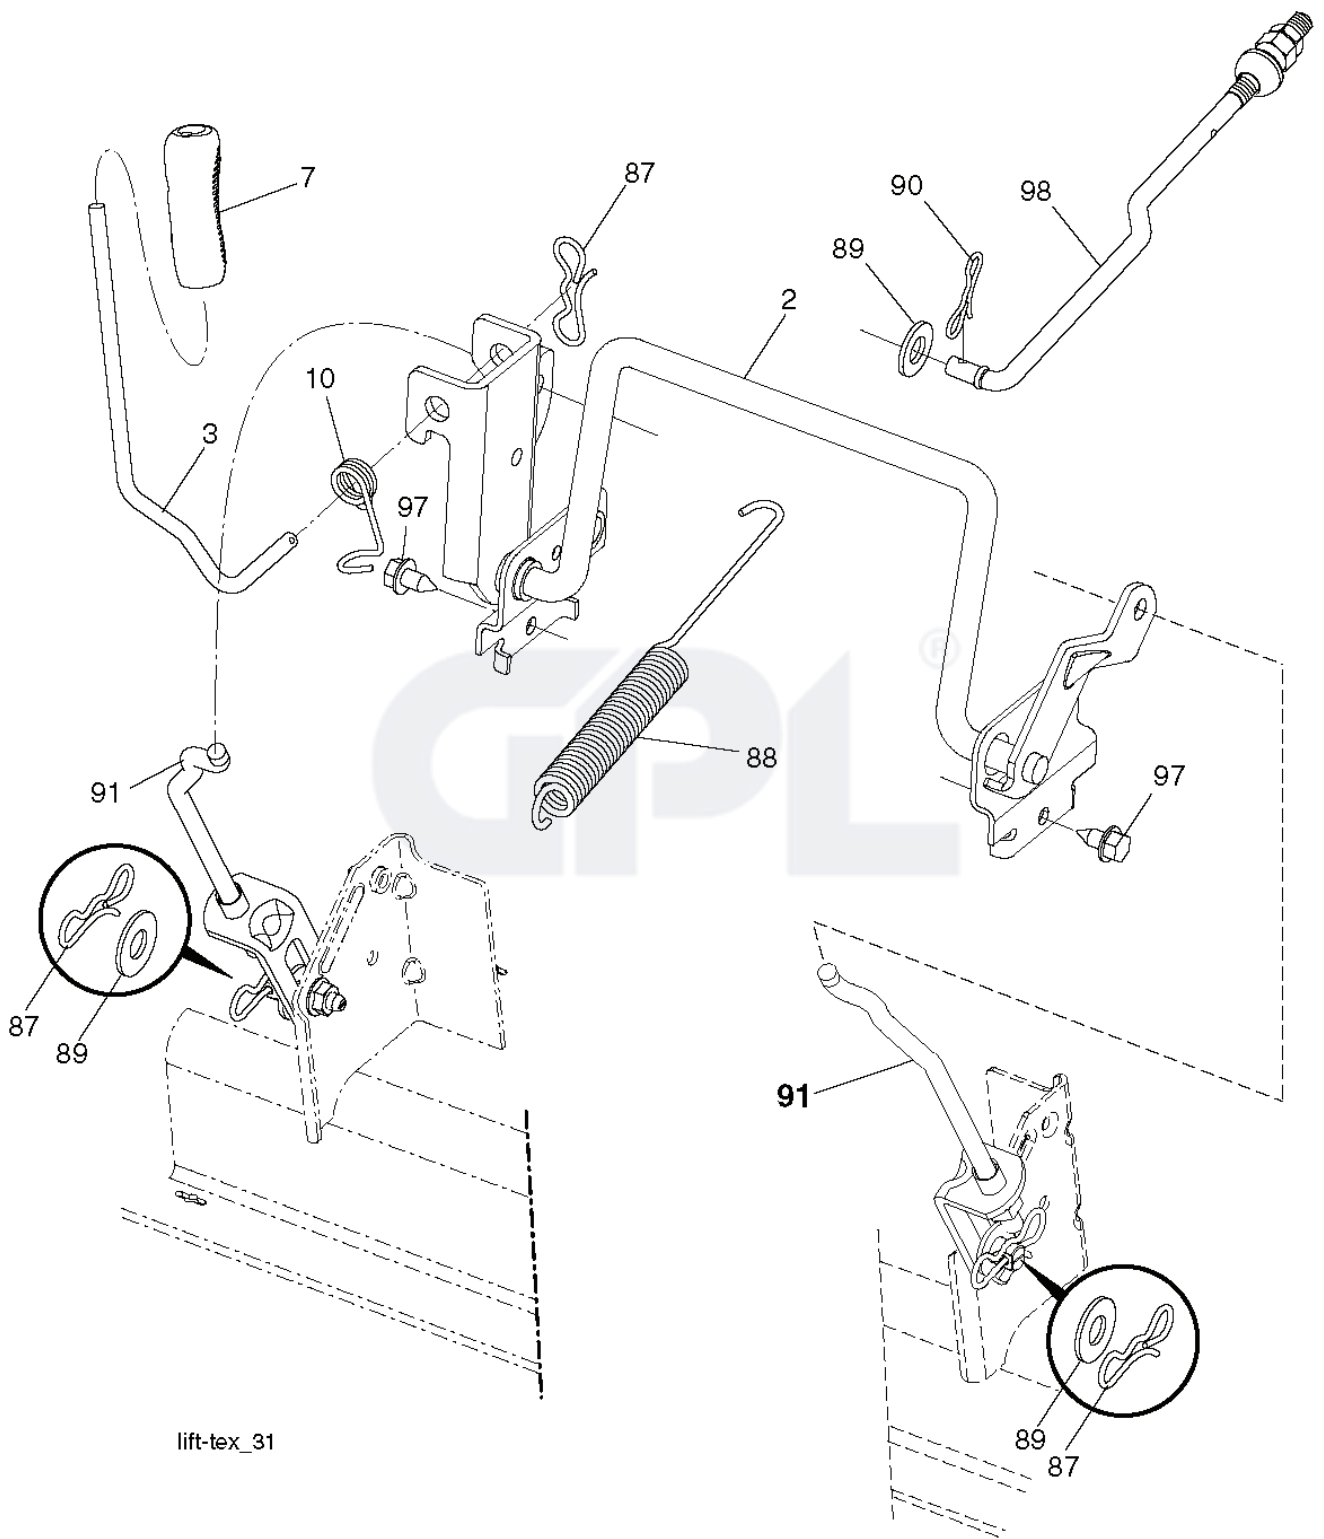

lift-tex_31

REF.	PART NO.	DESCRIPTION	REMARK	QTY.	KIT
2	532436996	SHAFT		1	
3	532195231	LEVER		1	
7	580962301	GRIP		1	
10	532196314	SPRING		1	
87	532194209	SPRING		1	
88	532436995	SPRING		1	
89	819191912	WASHER		1	
90	532194208	PIN		1	
91	532195181	LINK		1	
97	817490608	SCREW		1	
98	532420525	LINK		1	

GPL®