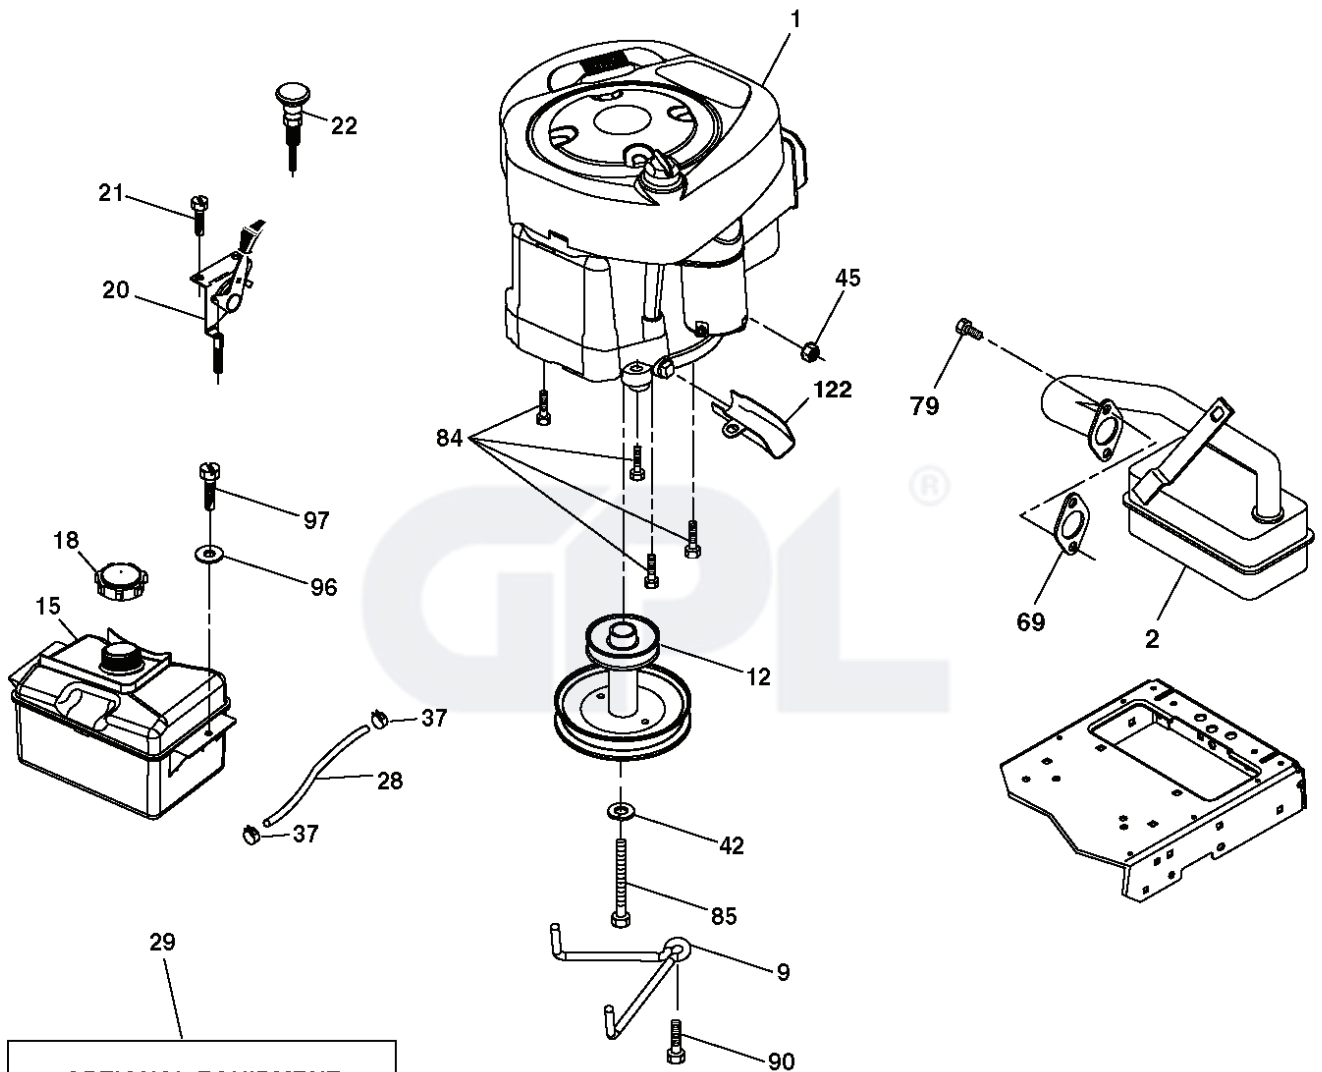

seat-hex\_6.5SL\_1\_r1

---

REF.	PART NO.	DESCRIPTION	REMARK	QTY.	KIT
1	581462001	SEAT		1	
2	532180166	BRACKET		1	
3	532140675	STRAP		1	
6	873800600	NUT		1	
7	532124181	SPRING		1	
8	532171877	BOLT		1	
10	532196977	PLATE		1	
21	532171852	BOLT		1	
37	873800500	LOCK NUT		1	
40	532197661	HANDLE		1	
41	532198200	SPRING		1	
43	874760612	BOLT		1	
44	819133812	WASHER		1	

GPL®

steering-tex\_STDSRR\_18

REF.	PART NO.	DESCRIPTION	REMARK	QTY.	KIT
1	532442804	STEERING WHEEL		1	
2	532413591	LINK ARM		1	
4	532403087	SPINDLE		1	
5	532403088	SPINDLE		1	
6	532124931	WASHER		1	
7	532121748	WASHER		1	
8	812000029	RETAINER RING		1	
9	532121232	HUB CAP		1	
13	532121749	WASHER		1	
14	810040600	WASHER		1	
15	873540600	NUT		1	
16	532429373	SHAFT		1	
19	532194729	PLATE		1	
20	532409763	STEERING COLUMN		1	
21	532186737	ADAPTER		1	
22	532420537	SUPPORT		1	
26	532447759	CAP		1	
28	817000612	SCREW		1	
33	810040500	WASHER		1	
35	532194732	PLATE		1	
45	819113812	WASHER		1	
53	532188967	WASHER		1	
57	532407465	BRACKET		1	
58	532194747	BOLT		1	
59	532194748	WASHER		1	
60	873971000	NUT		1	
61	532194740	LINK		1	
62	532194741	LINK		1	
63	817000512	SCREW		1	
64	532199849	SPRING RETAINER		1	
66	871020748	BOLT		1	
67	532194737	BUSHING		1	
68	873900700	NUT		1	
69	532199162	WASHER		1	
70	532196197	BRACKET		1	
71	532190752	SHAFT		1	
72	532428982	BOLT		1	
118	532406013	BEARING		1	
122	532444962	CAP		1	

REF.	PART NO.	DESCRIPTION	REMARK	QTY.	KIT
1	532059192	CAP VALVE		1	
2	532065139	NIPPLE		1	
3	532106222	TIRE	Front 15" x 6.0"-6"	1	
4	532059904	HOSE	(Service Item Only)	1	
5	532125121	RIM	Front 6"	1	
6	532124957	FITTING	(Front Wheel Only)	1	
7	532124959	BEARING	(Front Wheel Only)	1	
8	532125122	RIM	Rear 8"	1	
9	532420531	TIRE	Rear 18" x 9.5"-8"	1	
10	532124926	HOSE	(Service Item Only)	1	
11	532193268	HUB CAP		1	
--	532144334	SEALING FOAM		1	