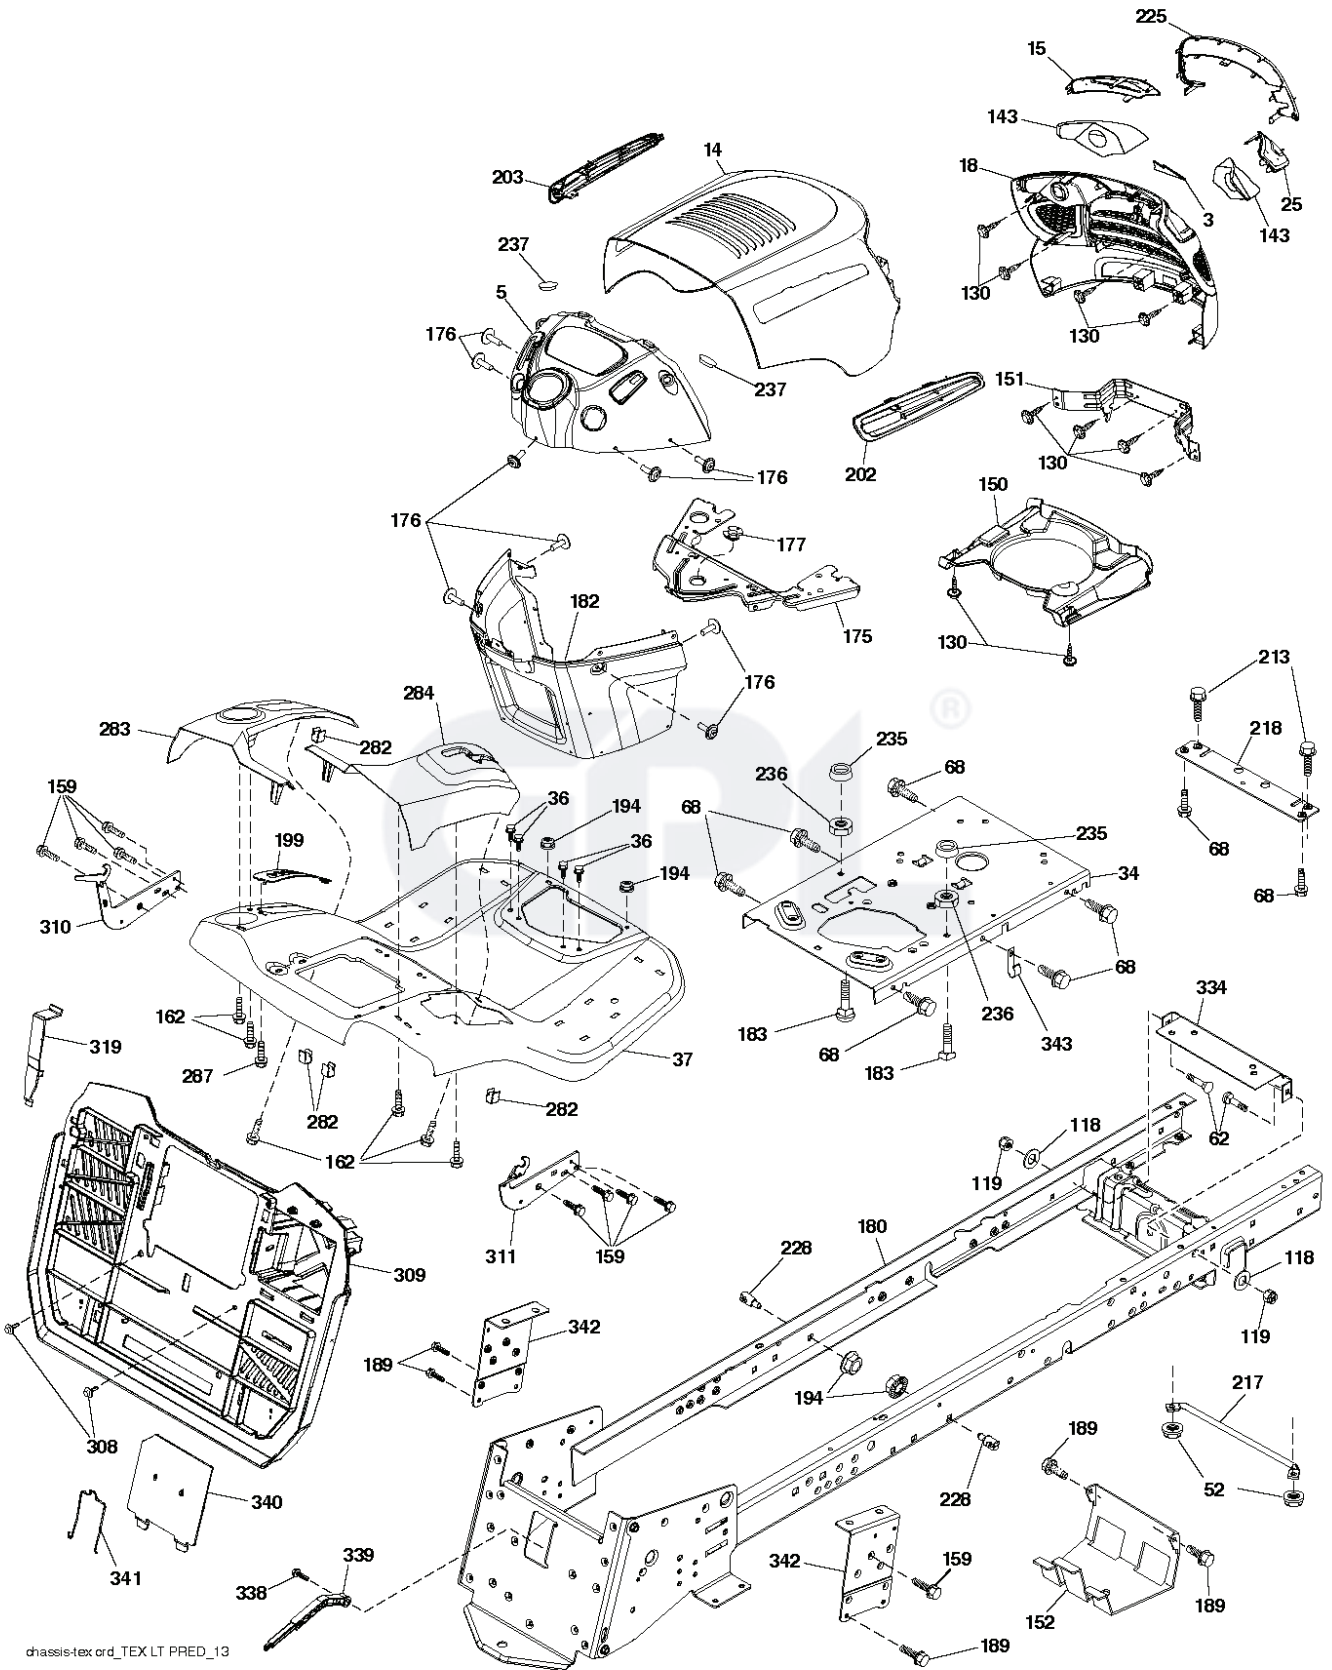

M125-97TC, 96051006000, 2012-11

---

**SPARE PARTS LIST**

Bagger\_TEX CRD\_25

---

REF.	PART NO.	DESCRIPTION	REMARK	QTY.	KIT
1	532428610	TUBE		1	
4	532439612	TUBE		1	
5	532417632	FRAME		1	
6	532126875	RIVET		1	
7	873900400	NUT		1	
8	532425954	COVER		1	
9	532417629	INSERT		1	
10	532436770	FRAME		1	
11	532436771	BRACE		1	
12	532421793	NUT SQUARE		1	
13	532421780	SCREW		1	
19	532194208	PIN		1	
20	585368801	BOLT		1	
21	581337001	BAG		1	
23	872040410	BOLT		1	
25	532421614	SPRING		1	
26	817490412	SCREW		1	
27	532421262	GROMMET		1	
28	532165787	HANDLE		1	

---

REF.	PART NO.	DESCRIPTION	REMARK	QTY.	KIT
1	581578301	DECAL		1	
2	532437410	DECAL		1	
3	581091201	DECAL		1	
6	581724101	DECAL		1	
7	581950201	DECAL		1	
8	581759001	DECAL		1	
11	581579101	DECAL		1	
14	581579601	DECAL		1	
15	581579701	DECAL		1	
21	532441189	DECAL		1	
--	583901901	DECAL		1	
--	532442744	DECAL		1	
--	532425986	PAD		1	
--	532425976	PAD		1	
--	532180435	DECAL		1	