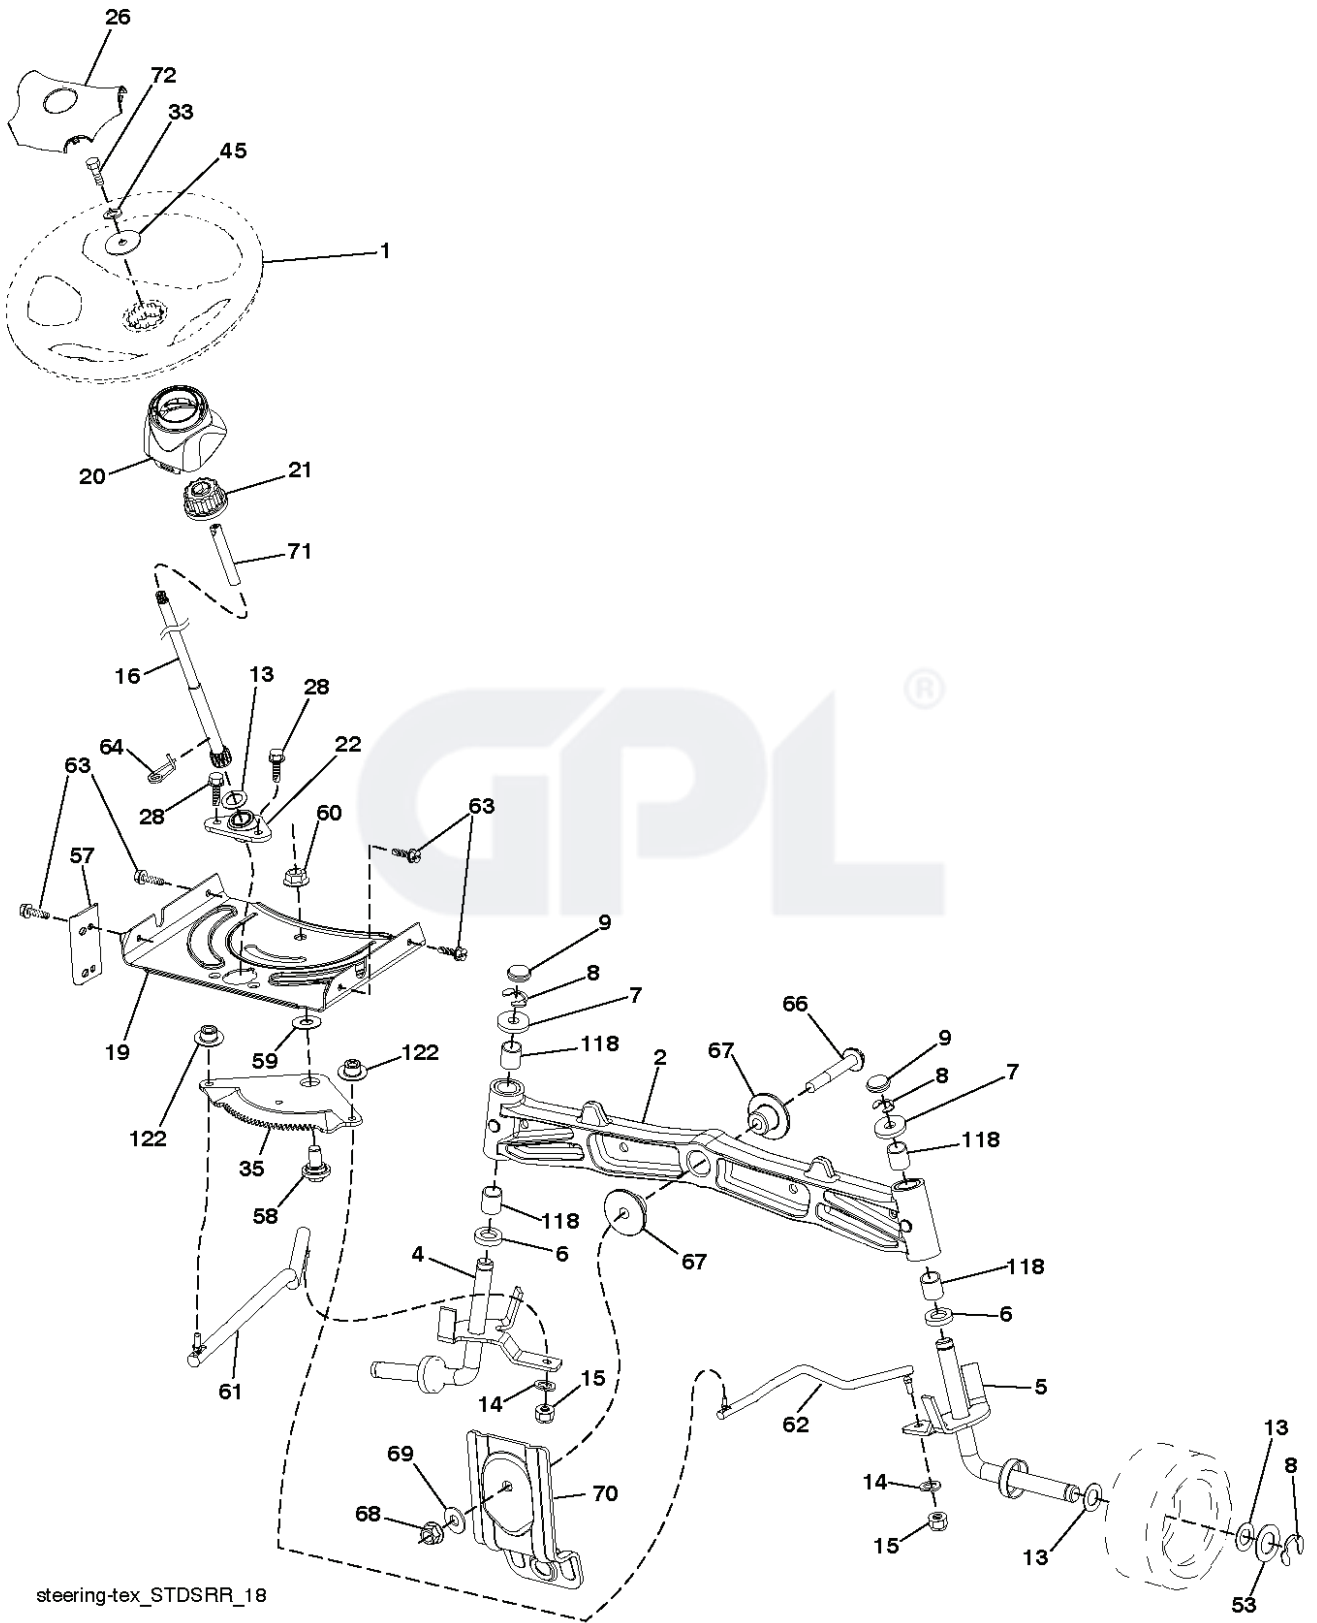

steering-tex_STDSRR_18

REF.	PART NO.	DESCRIPTION	REMARK	QTY.	KIT
1	532442804	STEERING WHEEL		1	
2	532413591	LINK ARM		1	
4	532403087	SPINDLE		1	
5	532403088	SPINDLE		1	
6	532124931	WASHER		1	
7	532121748	WASHER		1	
8	812000029	RETAINER RING		1	
9	532121232	HUB CAP		1	
13	532121749	WASHER		1	
14	810040600	WASHER		1	
15	873540600	NUT		1	
16	532429373	SHAFT		1	
19	532194729	PLATE		1	
20	532409763	STEERING COLUMN		1	
21	532186737	ADAPTER		1	
22	532420537	SUPPORT		1	
26	532447759	CAP		1	
28	817000612	SCREW		1	
33	810040500	WASHER		1	
35	532194732	PLATE		1	
45	819113812	WASHER		1	
53	532188967	WASHER		1	
57	532407465	BRACKET		1	
58	532194747	BOLT		1	
59	532194748	WASHER		1	
60	873971000	NUT		1	
61	532194740	LINK		1	
62	532194741	LINK		1	
63	817000512	SCREW		1	
64	532199849	SPRING RETAINER		1	
66	871020748	BOLT		1	
67	532194737	BUSHING		1	
68	873900700	NUT		1	
69	532199162	WASHER		1	
70	532196197	BRACKET		1	
71	532190752	SHAFT		1	
72	532428982	BOLT		1	
118	532406013	BEARING		1	
122	532444962	CAP		1