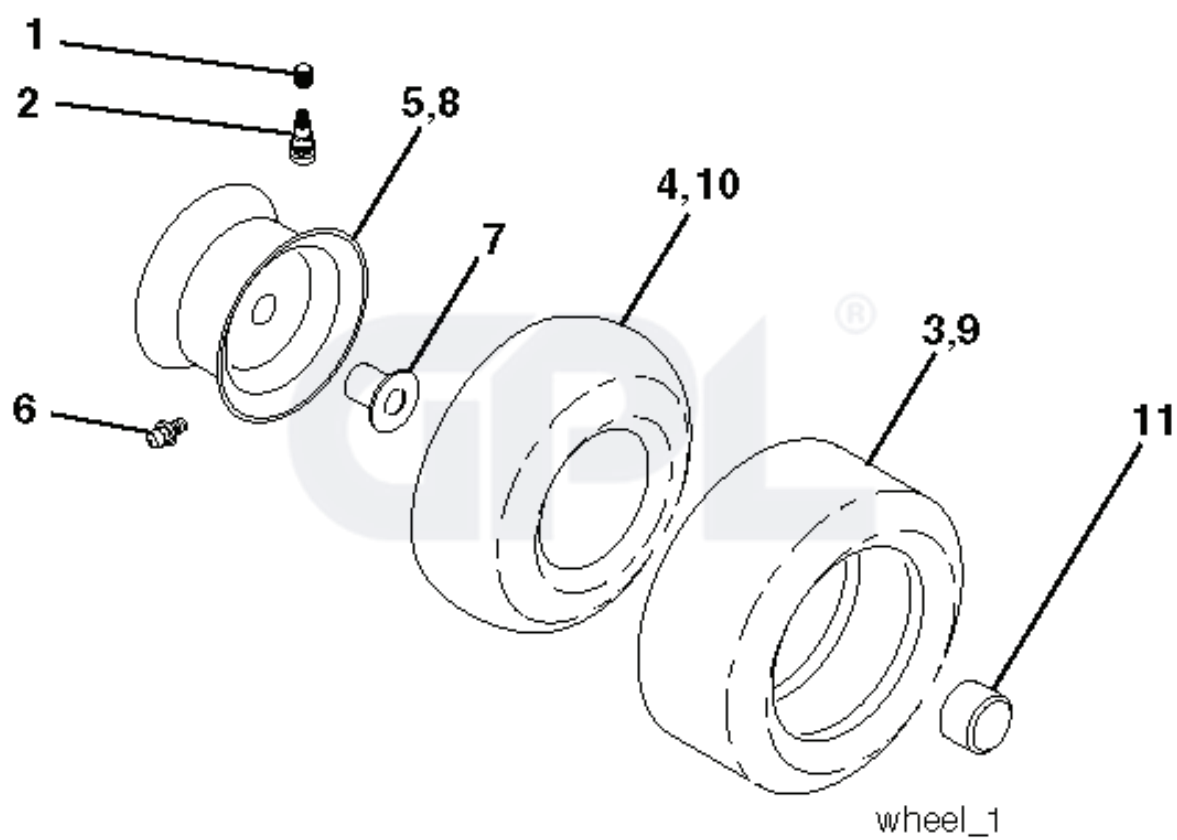

**IGNITION SWITCH**

POSITION	CIRCUIT "MAKE"
OFF	M+G+A1
RUN/OVERRIDE	B+A1
RUN	B+A1 L+A2
START	B+S+A1

CHASSIS HARNESS CONNECTOR (C1) (MATING SIDE)

DASH HARNESS CONNECTOR (C1) (MATING SIDE)

**WIRING INSULATED CLIPS**  
 NOTE: IF WIRING INSULATED CLIPS WERE REMOVED FOR SERVICING OF UNIT, THEY SHOULD BE RE-INSTALLED TO PROPERLY SECURE YOUR WIRING.

seat-hex\_6.5SL\_1\_r1

---

REF.	PART NO.	DESCRIPTION	REMARK	QTY.	KIT
1	581462001	SEAT		1	
2	532180166	BRACKET		1	
3	532140675	STRAP		1	
6	873800600	NUT		1	
7	532124181	SPRING		1	
8	532171877	BOLT		1	
10	532196977	PLATE		1	
21	532171852	BOLT		1	
37	873800500	LOCK NUT		1	
40	532197661	HANDLE		1	
41	532198200	SPRING		1	
43	874760612	BOLT		1	
44	819133812	WASHER		1	

REF.	PART NO.	DESCRIPTION	REMARK	QTY.	KIT
1	532059192	CAP VALVE		1	
2	532065139	NIPPLE		1	
3	532106222	TIRE	Front 15" x 6.0"-6"	1	
4	532059904	HOSE	(Service Item Only)	1	
5	532125121	RIM	Front 6"	1	
6	532124957	FITTING	(Front Wheel Only)	1	
7	532124959	BEARING	(Front Wheel Only)	1	
8	532125122	RIM	Rear 8"	1	
9	532420531	TIRE	Rear 18" x 9.5"-8"	1	
10	532124926	HOSE	(Service Item Only)	1	
11	532193268	HUB CAP		1	
--	532144334	SEALING FOAM		1	