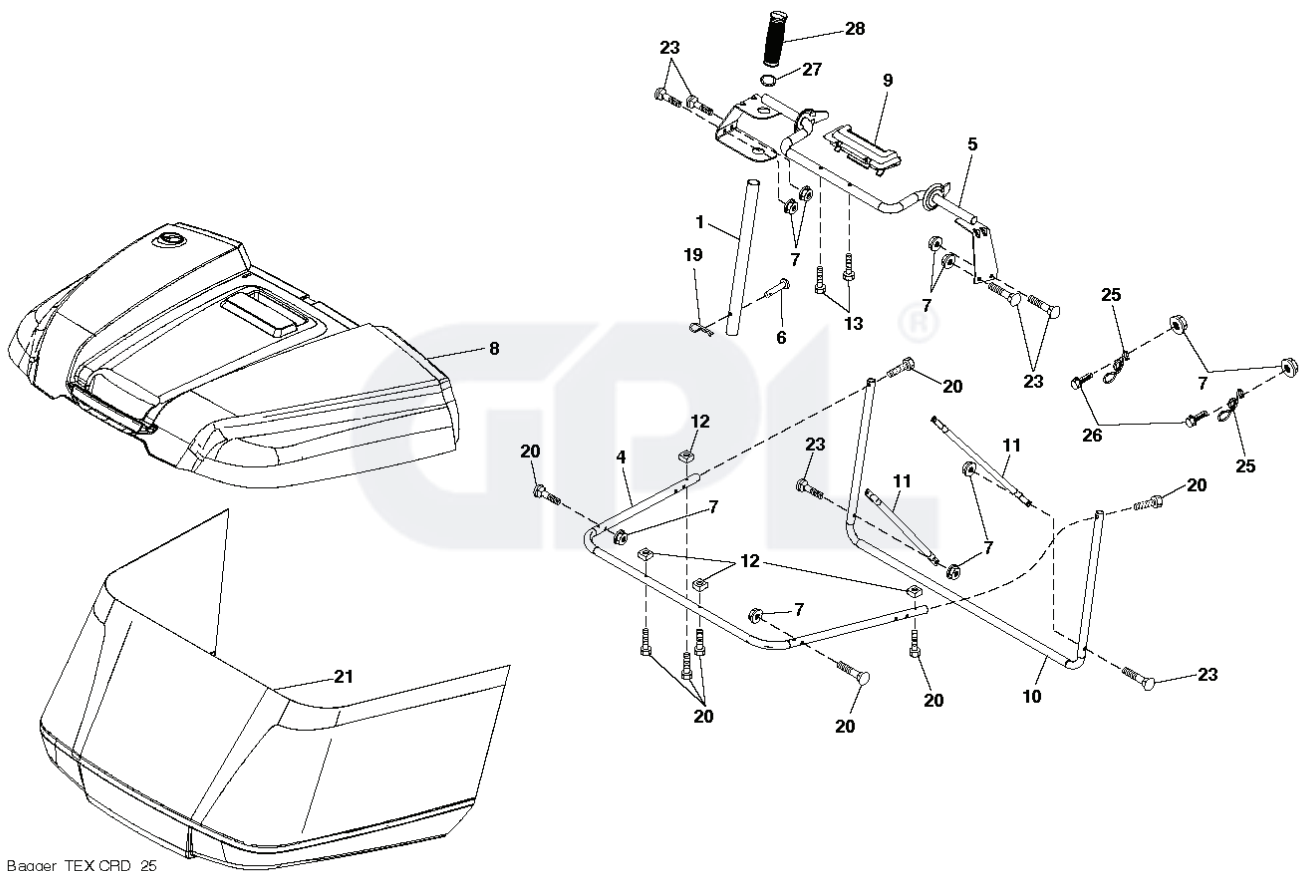

M125-97TC, 96051006000, 2012-11

---

**SPARE PARTS LIST**

Bagger\_TEX CRD\_25

---

REF.	PART NO.	DESCRIPTION	REMARK	QTY.	KIT
1	532428610	TUBE		1	
4	532439612	TUBE		1	
5	532417632	FRAME		1	
6	532126875	RIVET		1	
7	873900400	NUT		1	
8	532425954	COVER		1	
9	532417629	INSERT		1	
10	532436770	FRAME		1	
11	532436771	BRACE		1	
12	532421793	NUT SQUARE		1	
13	532421780	SCREW		1	
19	532194208	PIN		1	
20	585368801	BOLT		1	
21	581337001	BAG		1	
23	872040410	BOLT		1	
25	532421614	SPRING		1	
26	817490412	SCREW		1	
27	532421262	GROMMET		1	
28	532165787	HANDLE		1	

---

REF.	PART NO.	DESCRIPTION	REMARK	QTY.	KIT
1	581578301	DECAL		1	
2	532437410	DECAL		1	
3	581091201	DECAL		1	
6	581724101	DECAL		1	
7	581950201	DECAL		1	
8	581759001	DECAL		1	
11	581579101	DECAL		1	
14	581579601	DECAL		1	
15	581579701	DECAL		1	
21	532441189	DECAL		1	
--	583901901	DECAL		1	
--	532442744	DECAL		1	
--	532425986	PAD		1	
--	532425976	PAD		1	
--	532180435	DECAL		1	