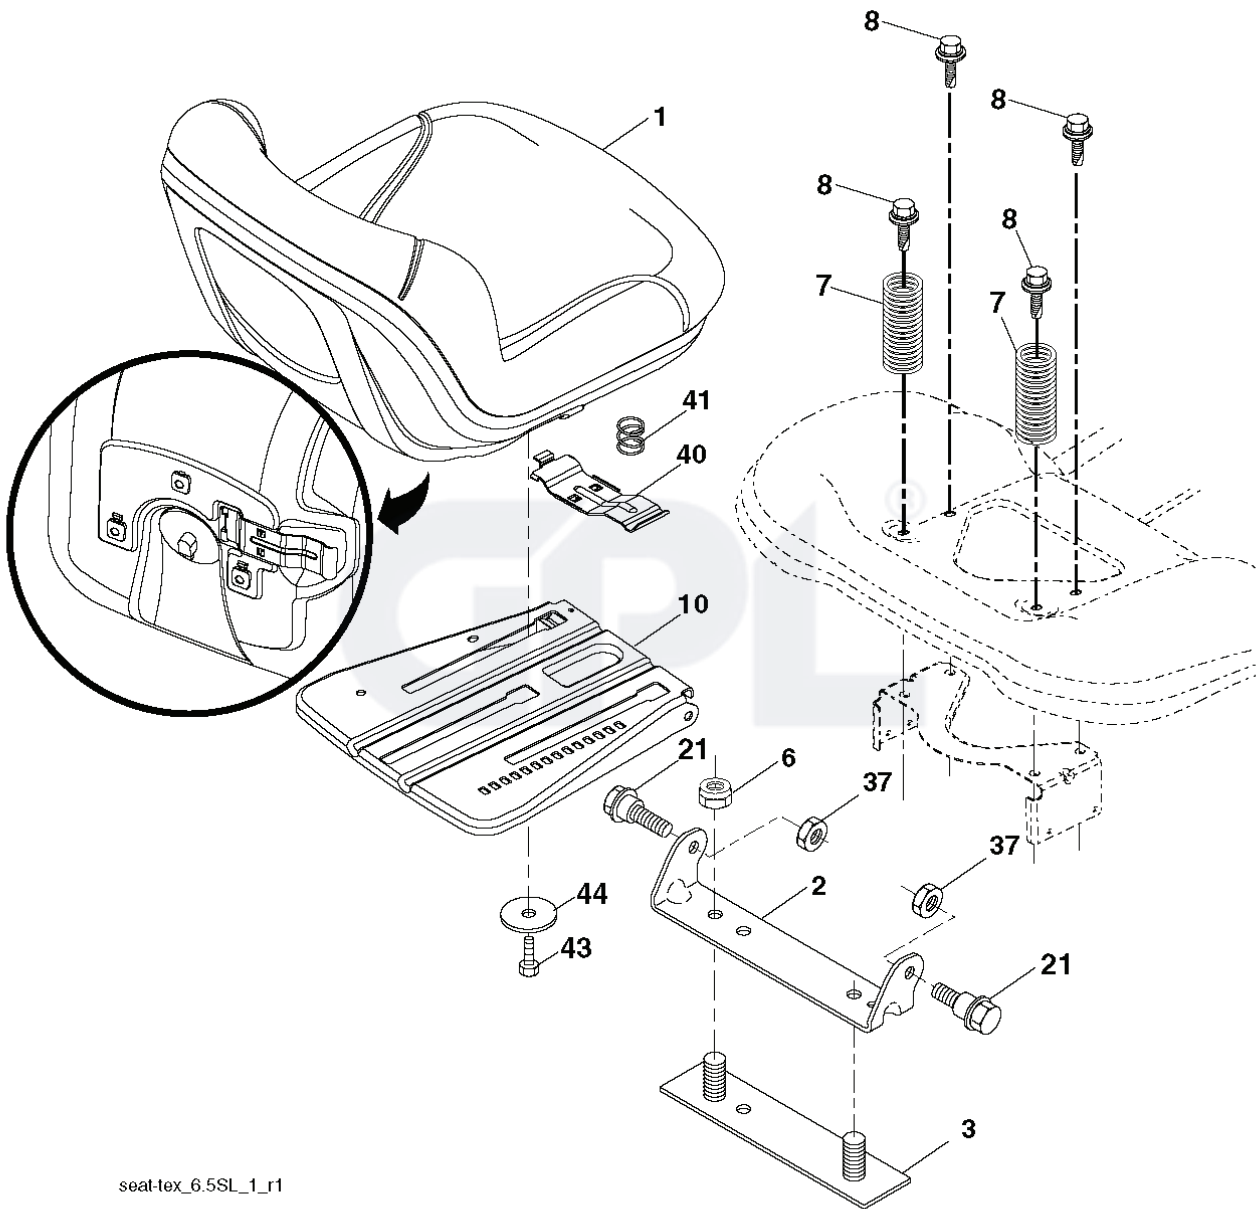

**IGNITION SWITCH**

POSITION	CIRCUIT "MAKE"
OFF	M+G+A1
RUN/OVERRIDE	B+A1
RUN	B+A1 L+A2
START	B+S+A1

CHASSIS HARNESS CONNECTOR (C1) (MATING SIDE)

DASH HARNESS CONNECTOR (C1) (MATING SIDE)

**WIRING INSULATED CLIPS**  
 NOTE: IF WIRING INSULATED CLIPS WERE REMOVED FOR SERVICING OF UNIT, THEY SHOULD BE RE-INSTALLED TO PROPERLY SECURE YOUR WIRING.

seat-hex\_6.5SL\_1\_r1

---

REF.	PART NO.	DESCRIPTION	REMARK	QTY.	KIT
1	581462001	SEAT		1	
2	532180166	BRACKET		1	
3	532140675	STRAP		1	
6	873800600	NUT		1	
7	532124181	SPRING		1	
8	532171877	BOLT		1	
10	532196977	PLATE		1	
21	532171852	BOLT		1	
37	873800500	LOCK NUT		1	
40	532197661	HANDLE		1	
41	532198200	SPRING		1	
43	874760612	BOLT		1	
44	819133812	WASHER		1	