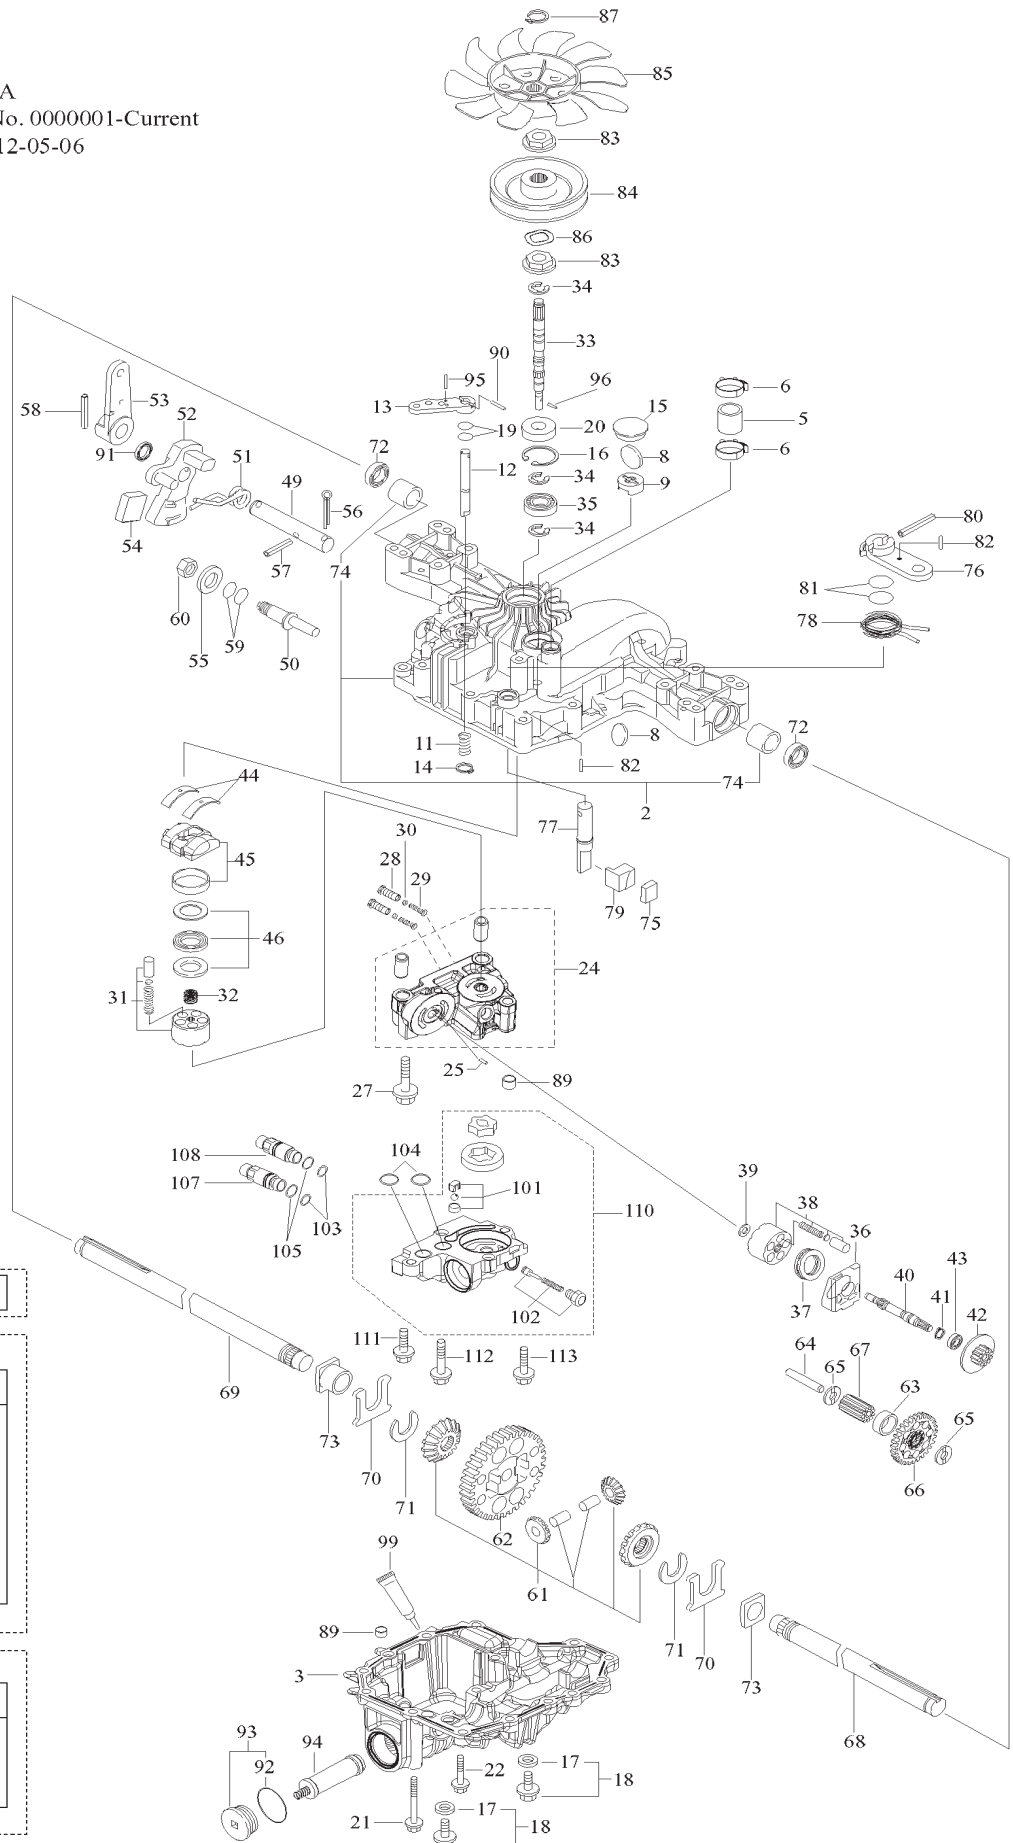

K574A
Ser. No. 0000001-Current
Rev. 12-05-06

1- K574A Transmission

K574A Seal Kit

Kit Includes

#17	#91
#19	#92
#20	#94
#30	#99
#59	#103
#72	#104
#81	#105

All parts may not be used.

200-

K574A Repair Kit

Kit Includes

#24	#38
#31	
#200-Seal Kit	

All parts may not be used.

201-