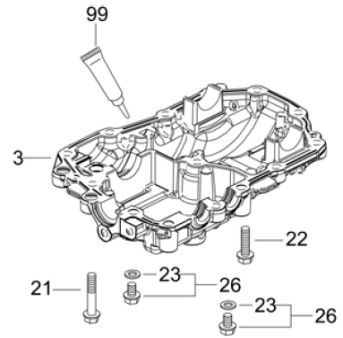

# RESERVDELSLISTA

KTM10LB  
 Ser. No. 0000001-Current  
 Rev. 2-15-10

ACTUAL PARTS  
 MAY NOT APPEAR  
 AS SHOWN

1- KTM10LB Transmission

KTM10LB Seal Kit	
Kit Includes	
#15	#51
#19	#55
#23	#72
#28	#81
#29	#99
All parts may not be used.	

200-

KTM10LB Repair Kit	
Kit Includes	
#24	#38
#200 - Seal Kit	
All parts may not be used.	

201-

Bolt Tightening Specs.	
Bolt Size	Torque
M8	16~18 ft.lb. (21~24 N.m)
M10	33~47 ft.lb. (45~64 N.m)

REF.	ART. NR	ARTIKELBESKRIVNING	ANMÄRKNING	KIT
2	502455701	UPPER HOUSING ASSY.		1
3	502455601	LOWER CASE		
4	535402852	BULT		
4	535414743	BULT		
5	502455801	PLATTA		
8	535402829	MAGNET		
9	502452001	MAGNET HOLDER		
10	502460801	BRICKA		
11	502456201	BYPASS SPRING		
13	535402817	HÄVARM		
14	502461201	LÅSRING		
15	535402832	PLUGG		
16	502461501	LÅSRING		
17	535402816	TAPP		
19	535414619	O-RING		
21	535414706	BULT		
23	506957501	BRICKA		
24	502455901	CENTER CASE		
25	502461601	DOWEL PIN 10 * 20		
26	577325801	BULT		
28	502462101	O-RING		
29	502462401	SEAL		
30	590622101	KOPPLING		1
36	502456401	THRUST METAL RETAINER		
37	502449201	LAGER		
38	535402874	CYLINDER		
43	535402883	LAGER		
44	535414686	PLATTA		
45	502456001	SWASH PLATE		
50	502457401	REGLAGEAXEL		
51	502462601	SEAL		
52	502457601	CONTROL BUSHING		
53	502461001	BRICKA		
54	502457501	AJUSTER BUSHING		
55	535402811	TÄTNING		
56	535414705	BULT		
60	535414638	PIN RETAINING SCREW		
61	502449401	DIFFERENTIAL GEAR KIT		
62	502458301	FINAL GEAR (54T)		
64	535414606	AXEL		
65	502460701	BRICKA		
66	502458101	REDUCTION GEAR L		
67	502452701	FINAL PINION GEAR (10T)		
68	502459301	AXLE SHAFT L/L. W/O DL		
69	502459201	AXLE SHAFT L/S. W/O DL		
70	535414645	BRICKA		
71	535414696	FLÅNSRING		
72	535402810	TÄTNING		
73	535414697	BUSHING		
75	535414616	DISTANSBRICKA		
76	535402838	HÄVARM		
77	535414617	AXEL		
78	502452801	BRAKE RETURN SPRING		
79	535414618	HÅLLARE		
80	535402840	PIN RETAINING SCREW		
82	535402841	TAPP		
99	502453401	SEALANT		
99	505348701	TÄTNING		
200	502459901	SEAL KIT		